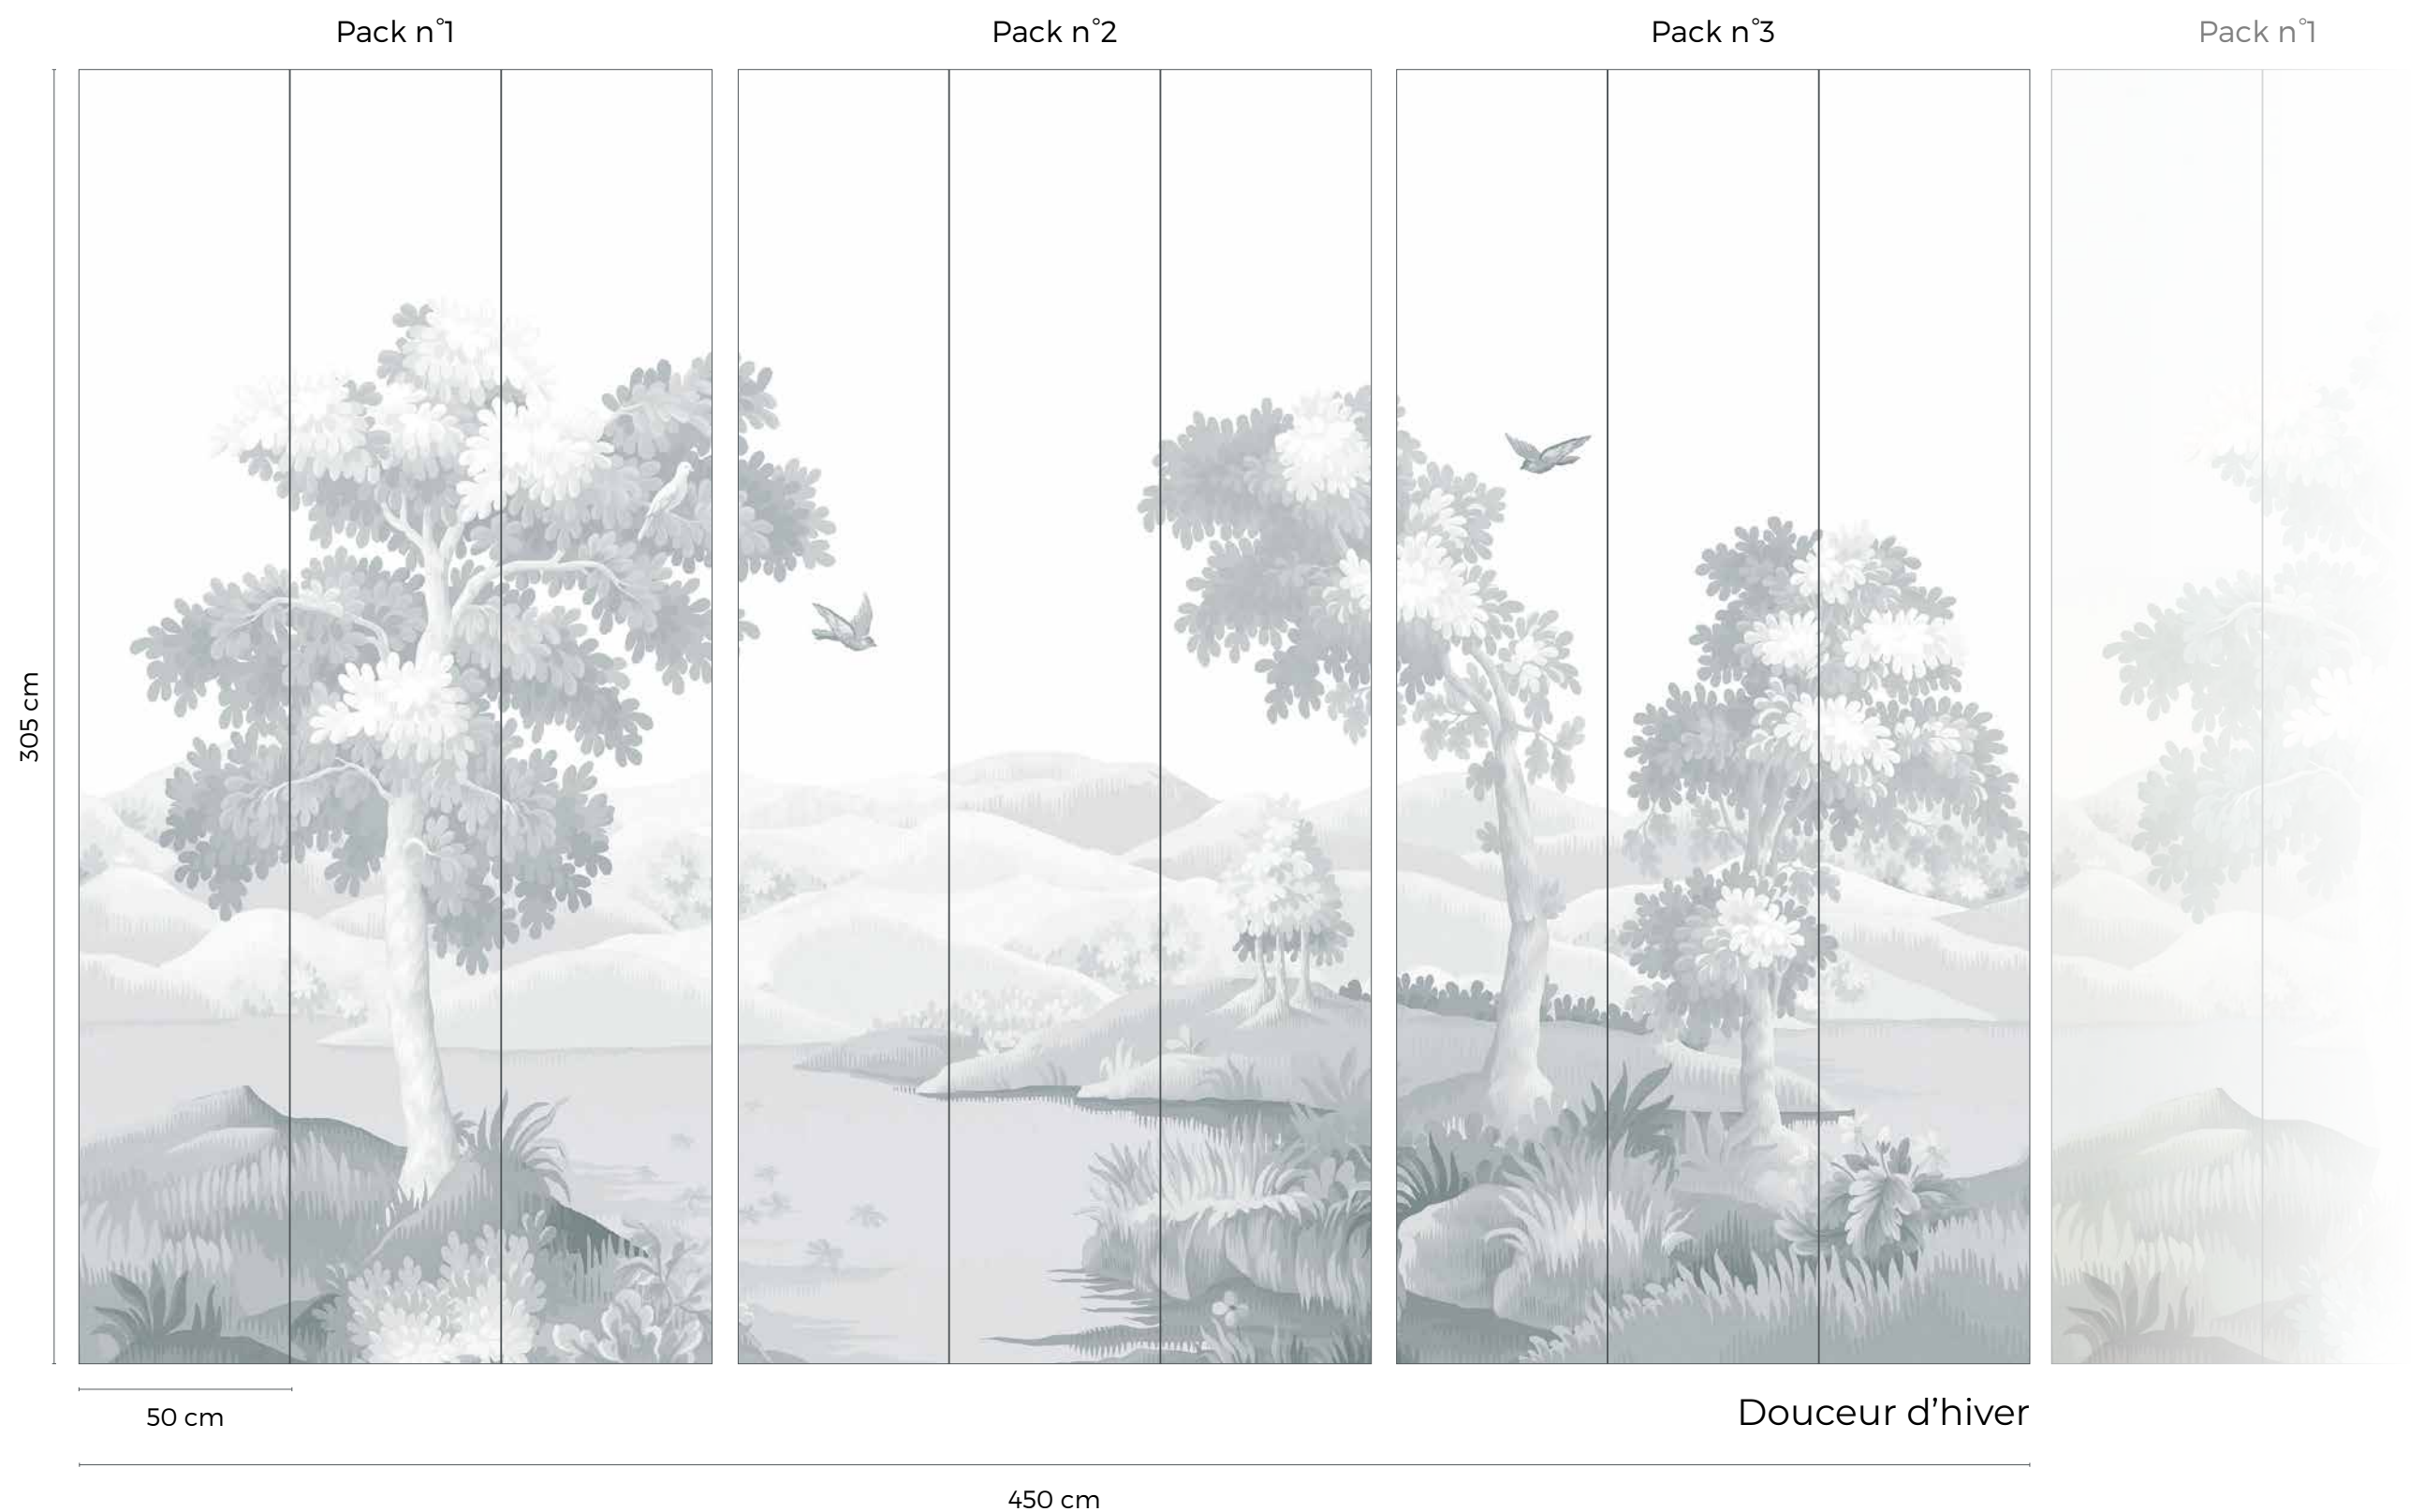

BOURGOGNE

FRESQUE PACK

FORMAT & RACCORD

Packs vendu individuellement, respectez les n° de bain.

Le design est conçu pour convenir à des murs entre H200 et H300 cm de hauteur suivant le modèle.

Raccord : les packs se raccordent à l'infini pour convenir à toutes longueurs de mur

CARACTÉRISTIQUES

- Papier peint intissé Mat lavable 155g
- Pose facile, encoller que le mur

SIZE & REPEAT

Sets sold individually, please respect bath numbers

The design is suitable for walls between 200 and 300 cm depending on the model.

Repeat : Sets can be infinitely connected to suit any wall length

CARACTÉRISTIQUES

- Matt washable non-woven wallpaper 155g
- Easy to install, glue only the wall

Fabriqué en France - Made In France

PAPERMINT