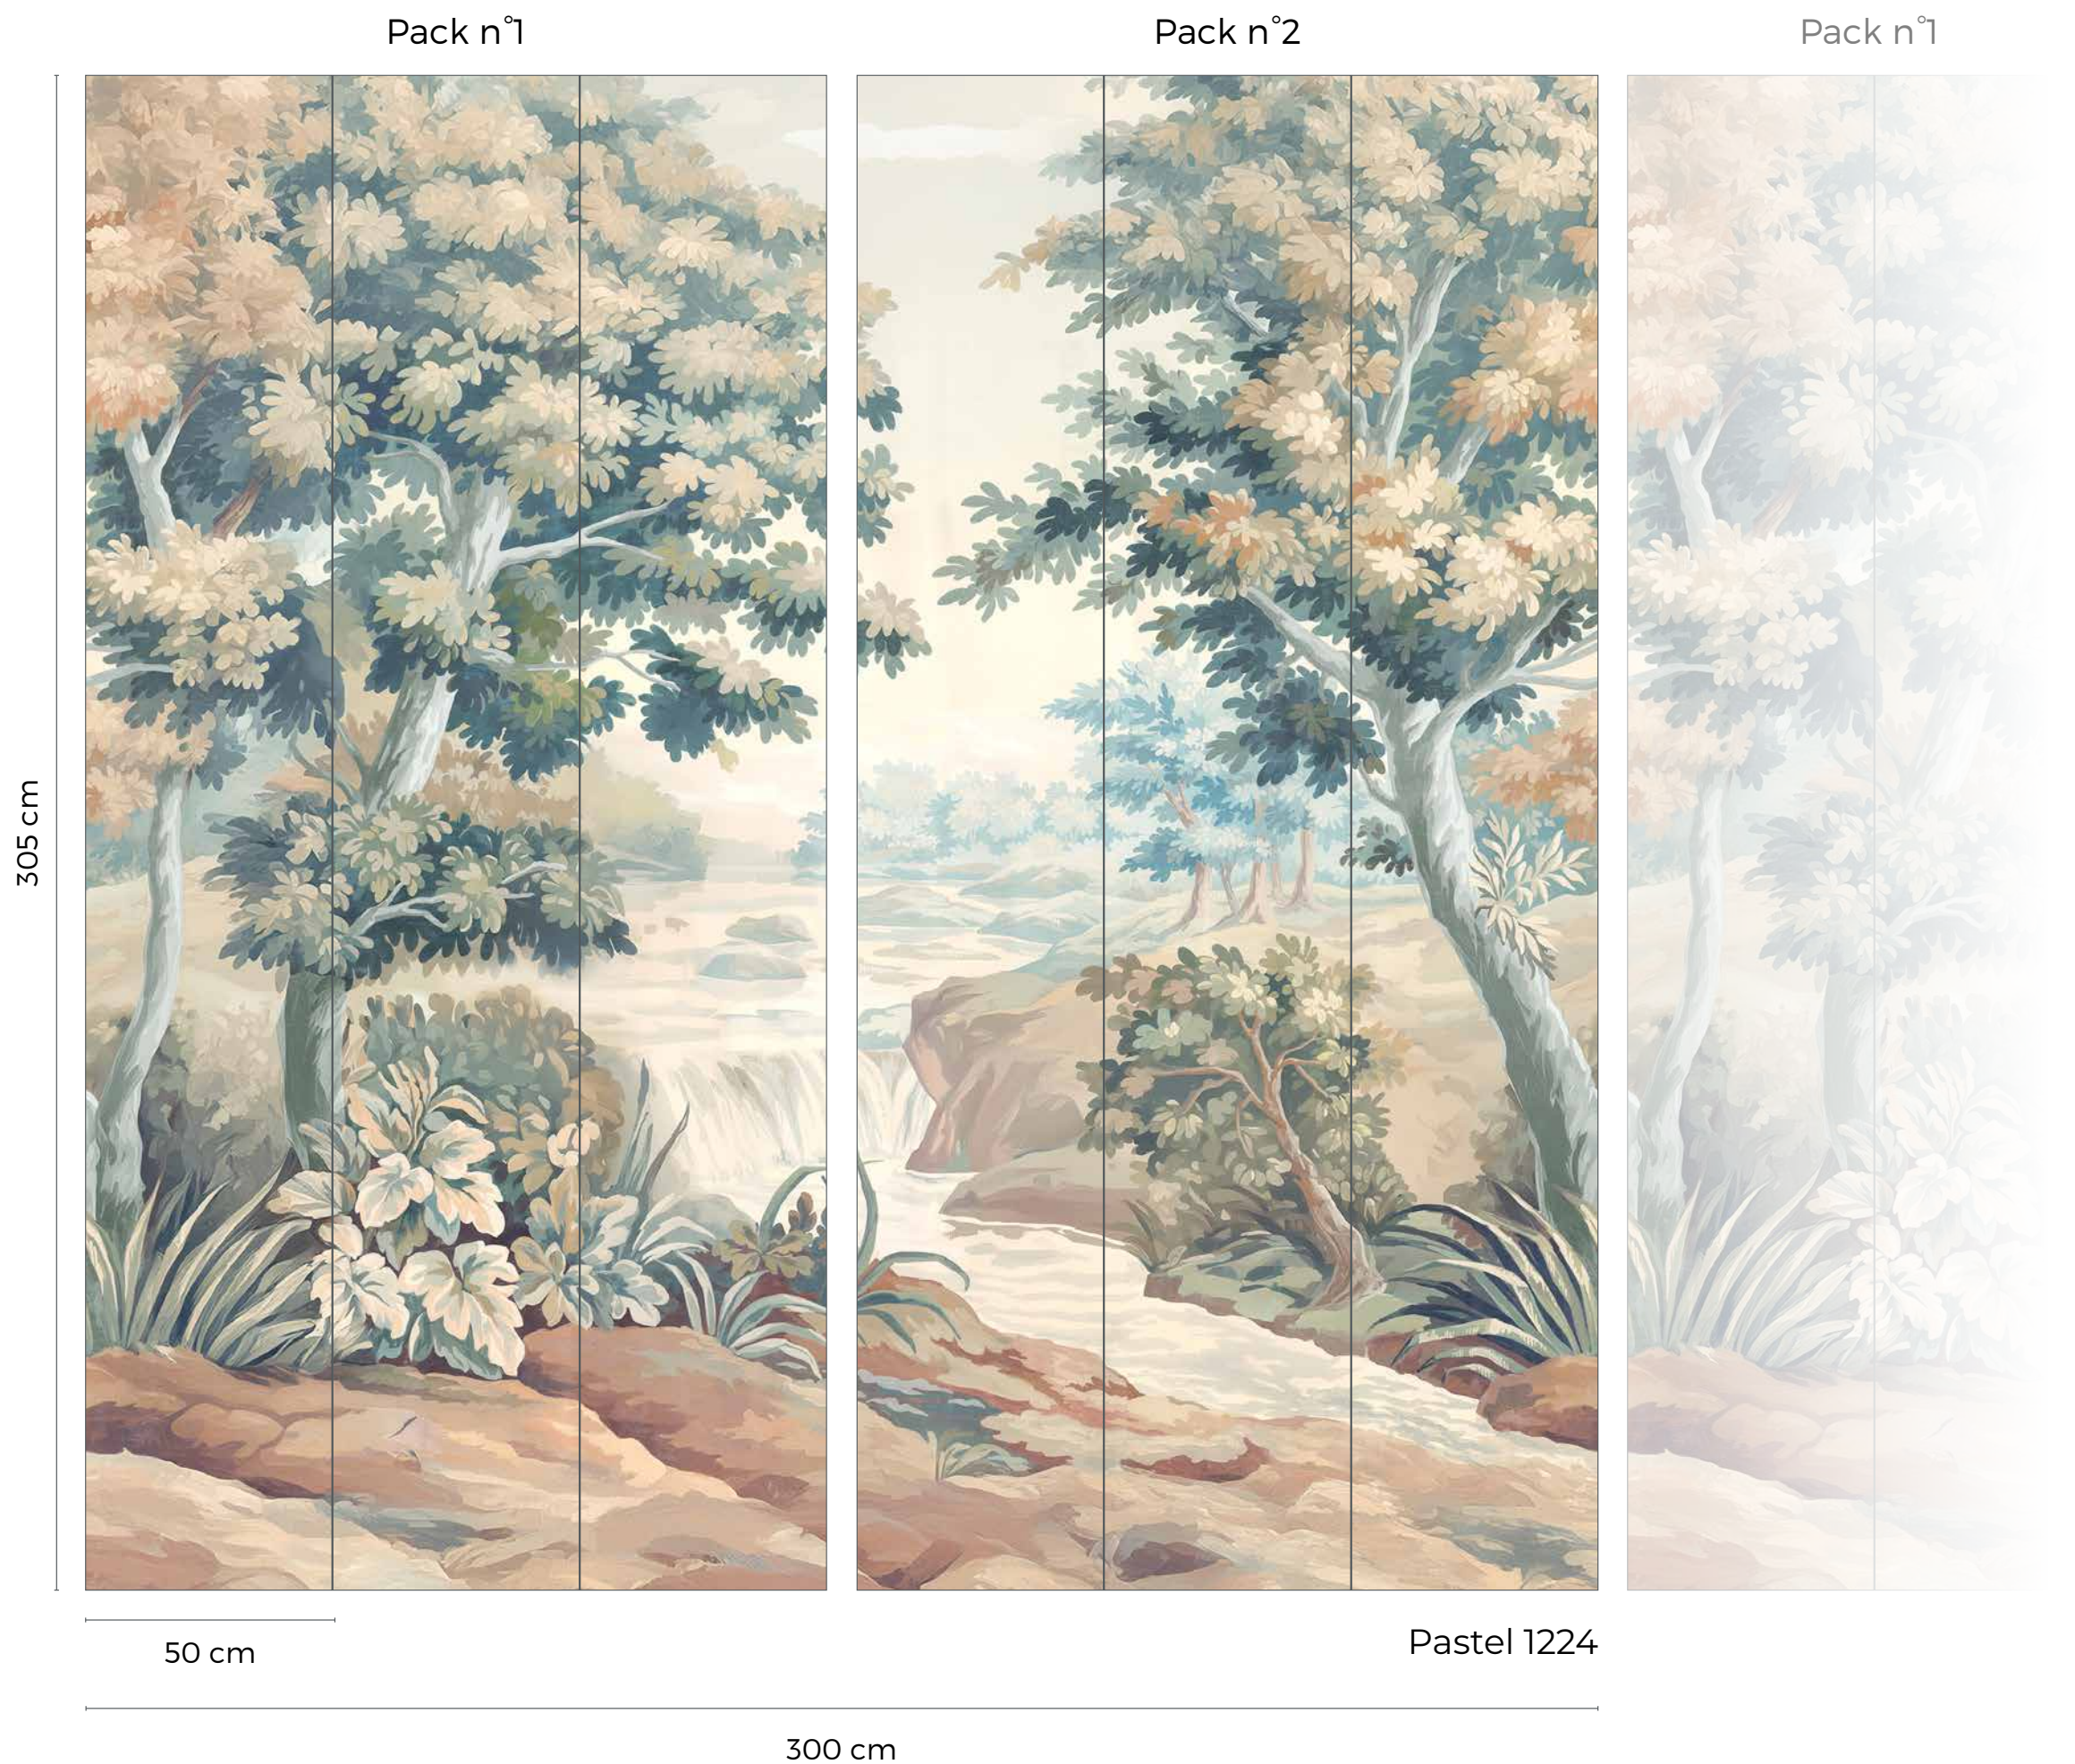

VAL DE LOIRE

FRESQUE PACK

FORMAT & RACCORD

Packs vendu individuellement, respectez les n° de bain.

Le design est conçu pour convenir à des murs entre H200 et H300 cm de hauteur suivant le modèle.

Raccord : les packs se raccordent à l'infini pour convenir à toutes longueurs de mur

CARACTÉRISTIQUES

- Papier peint intissé Mat lavable 155g
- Pose facile, encoller que le mur

SIZE & REPEAT

Sets sold individually, please respect bath numbers

The design is suitable for walls between 200 and 300 cm depending on the model.

Repeat : Sets can be infinitely connected to suit any wall length

CARACTÉRISTIQUES

- Matt washable non-woven wallpaper 155g
- Easy to install, glue only the wall

Fabriqué en France - Made In France

PAPERMINT