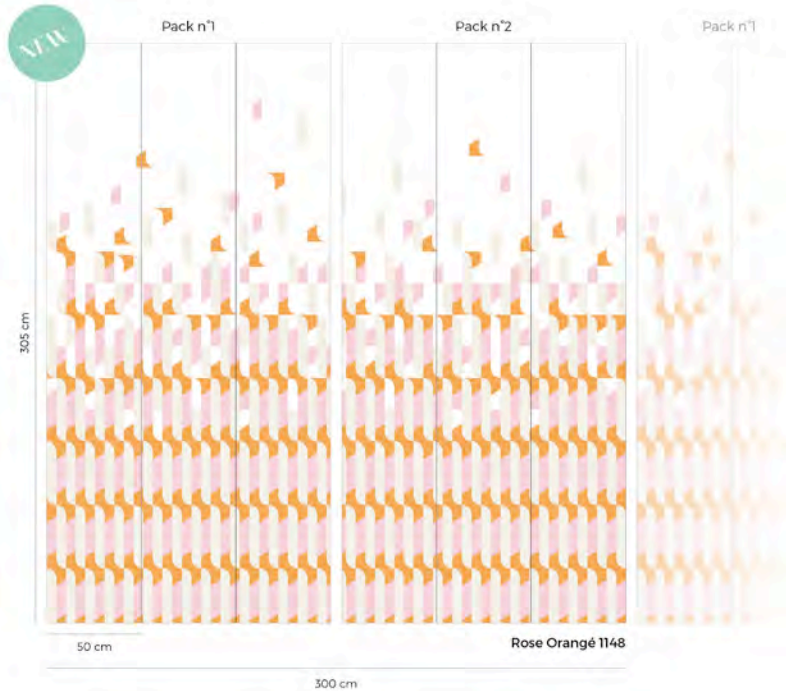

ALMA

PACKS ORIGINS

FORMAT & RACCORD

Décor raccordable de 2 packs : L 300 x H 305 cm

Chaque pack peut être vendu individuellement

Raccord : les packs n°1 et n°2 se raccordent à l'infini (attention à respecter des bords identiques).

SIZE & REPEAT

Connecting wallpanel of 2 packs : W 300 x H 305 cm

Available for sale individually

Repeat: Packs n°1 and n°2 can be connected endlessly (be careful to respect identical baths).

CARACTÉRISTIQUES

Papier peint intissé lavable : WallDecor MAT 155g

Fabriqué en France

CARACTÉRISTIQUES

Matt washable non-woven wallpaper 155g

Made in France