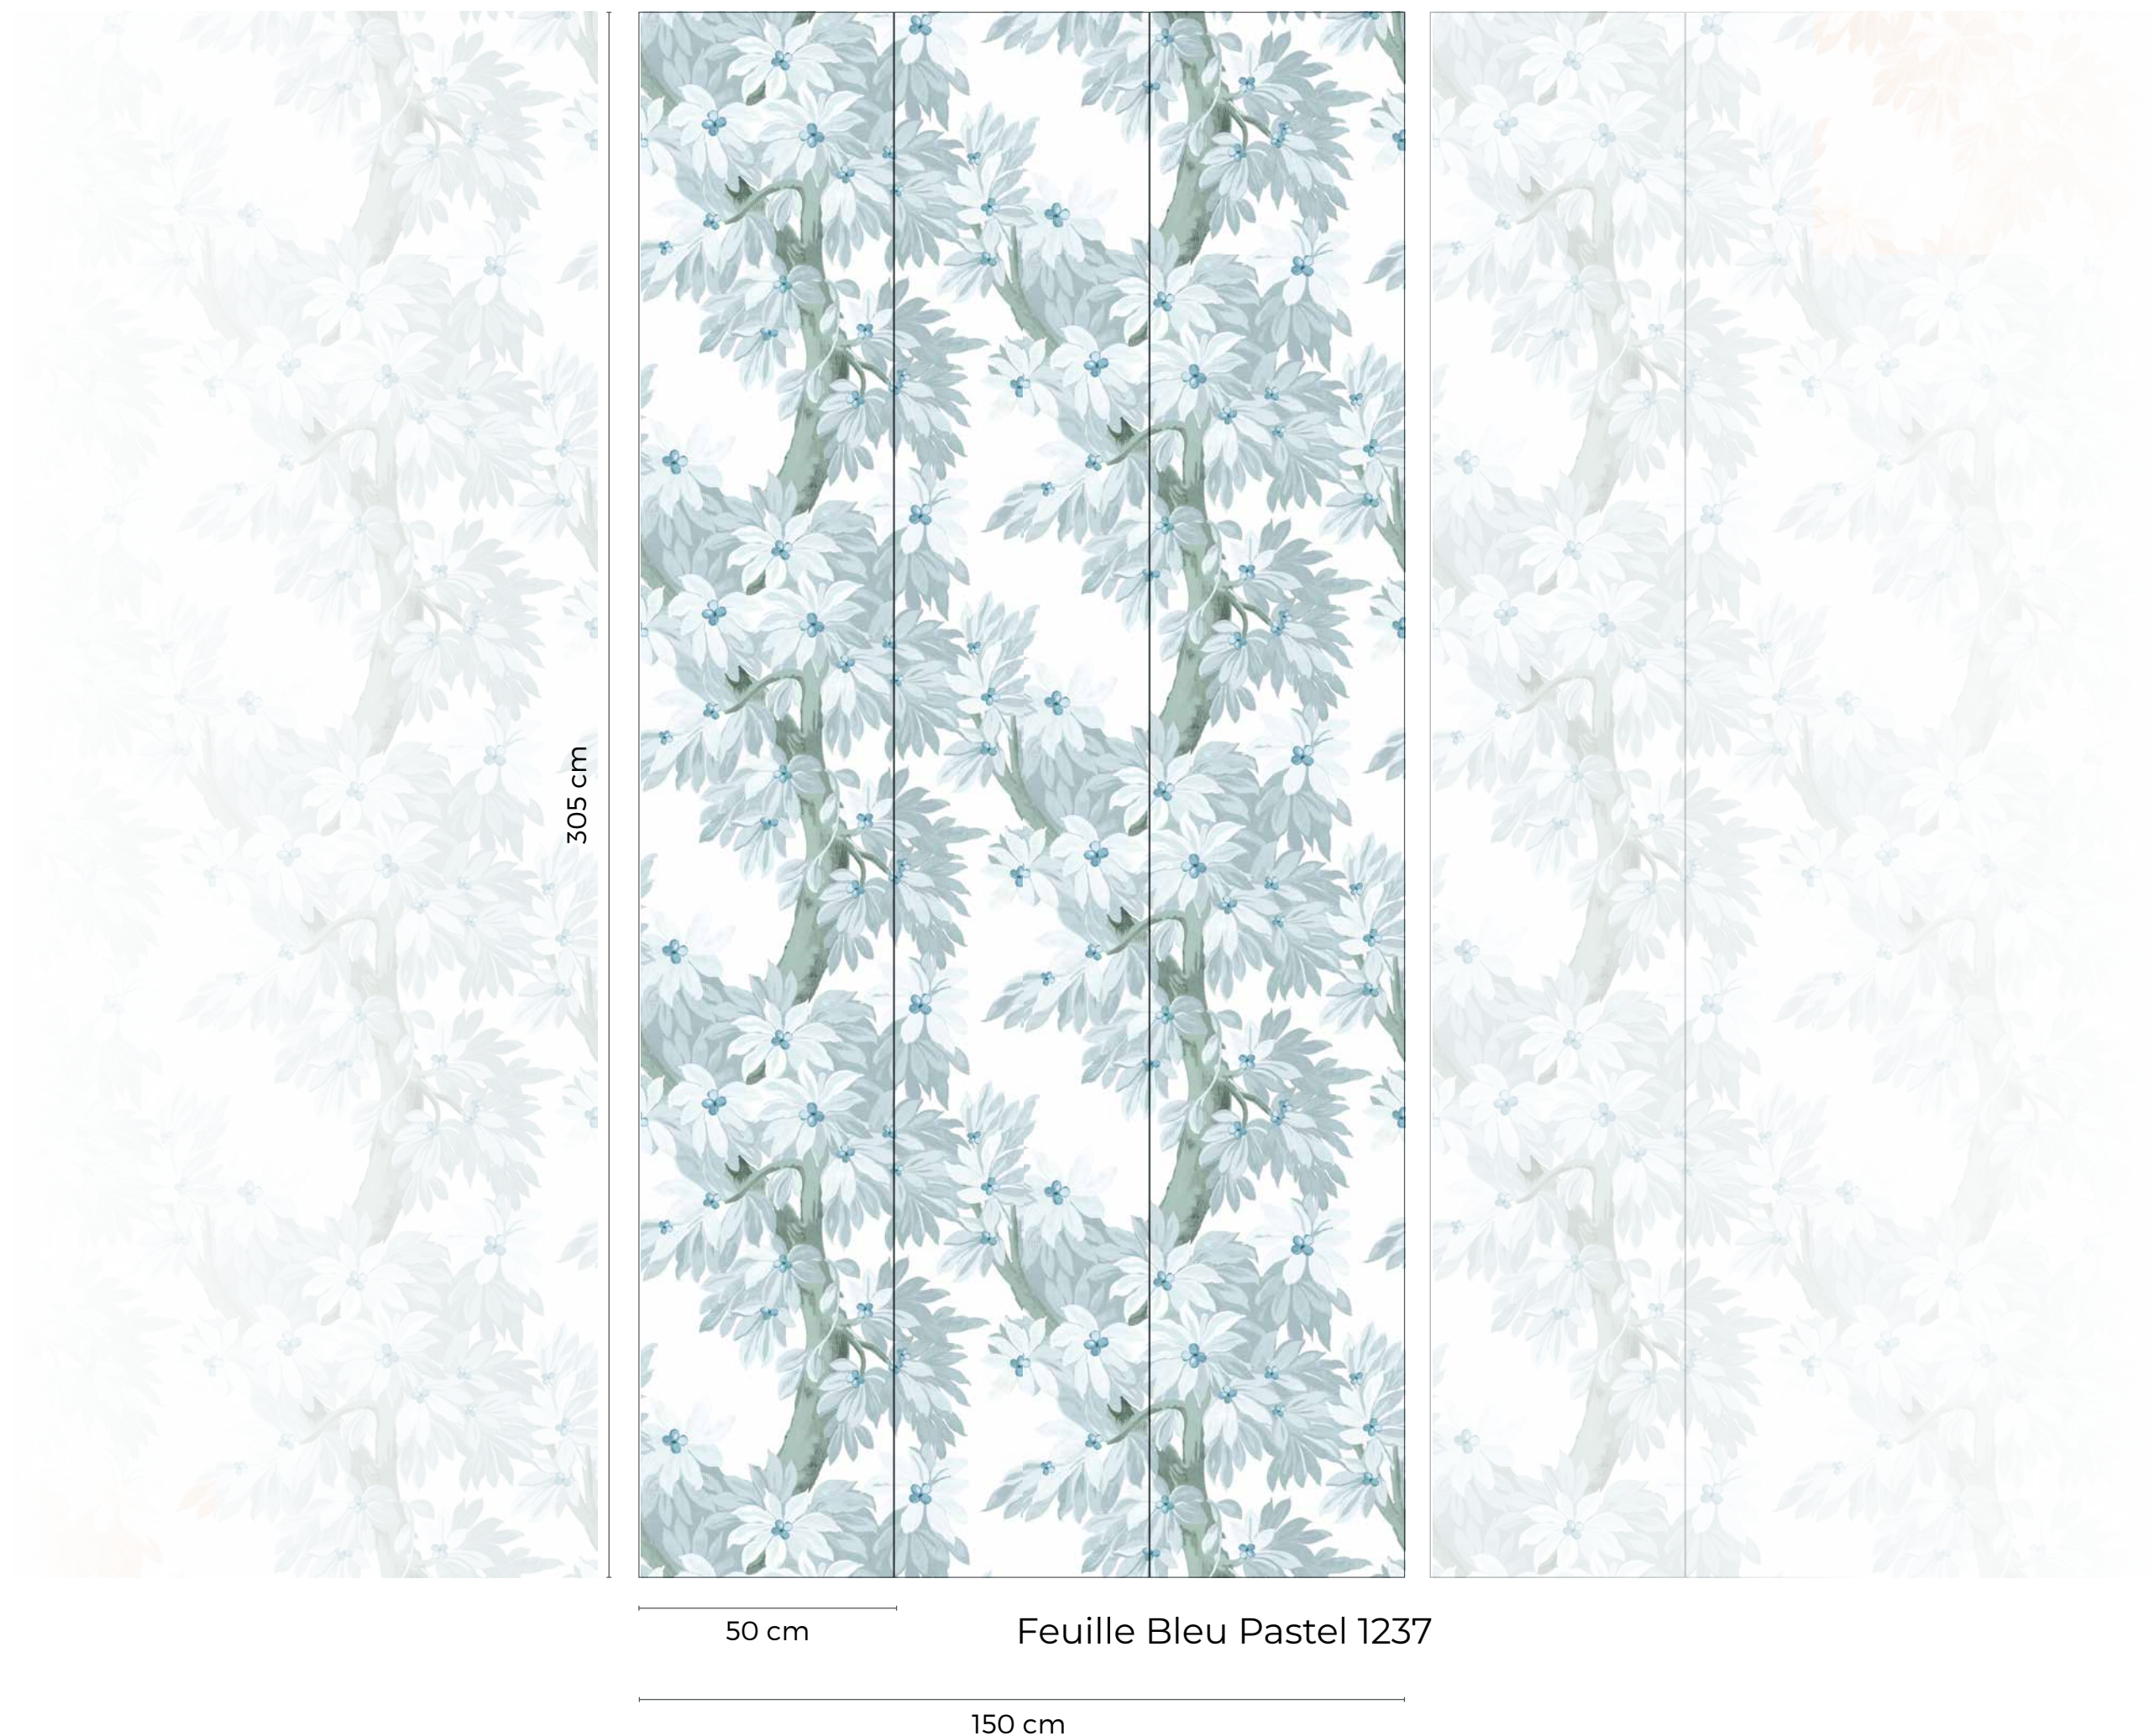

OMBRAGE

FRESQUE PACK

Pack n°1

Pack n°1

FORMAT & RACCORD

Packs vendu individuellement, respectez les n° de bain.

Le design est conçu pour convenir à des murs entre H200 et H300 cm de hauteur suivant le modèle.

Raccord : les packs se raccordent à l'infini pour convenir à toutes longueurs de mur

CARACTÉRISTIQUES

- Papier peint intissé Mat lavable 155g
- Pose facile, encoller que le mur

SIZE & REPEAT

Sets sold individually, please respect bath numbers

The design is suitable for walls between 200 and 300 cm depending on the model.

Repeat : Sets can be infinitely connected to suit any wall length

CARACTÉRISTIQUES

- Matt washable non-woven wallpaper 155g
- Easy to install, glue only the wall

Fabriqué en France - Made In France

PAPERMINT