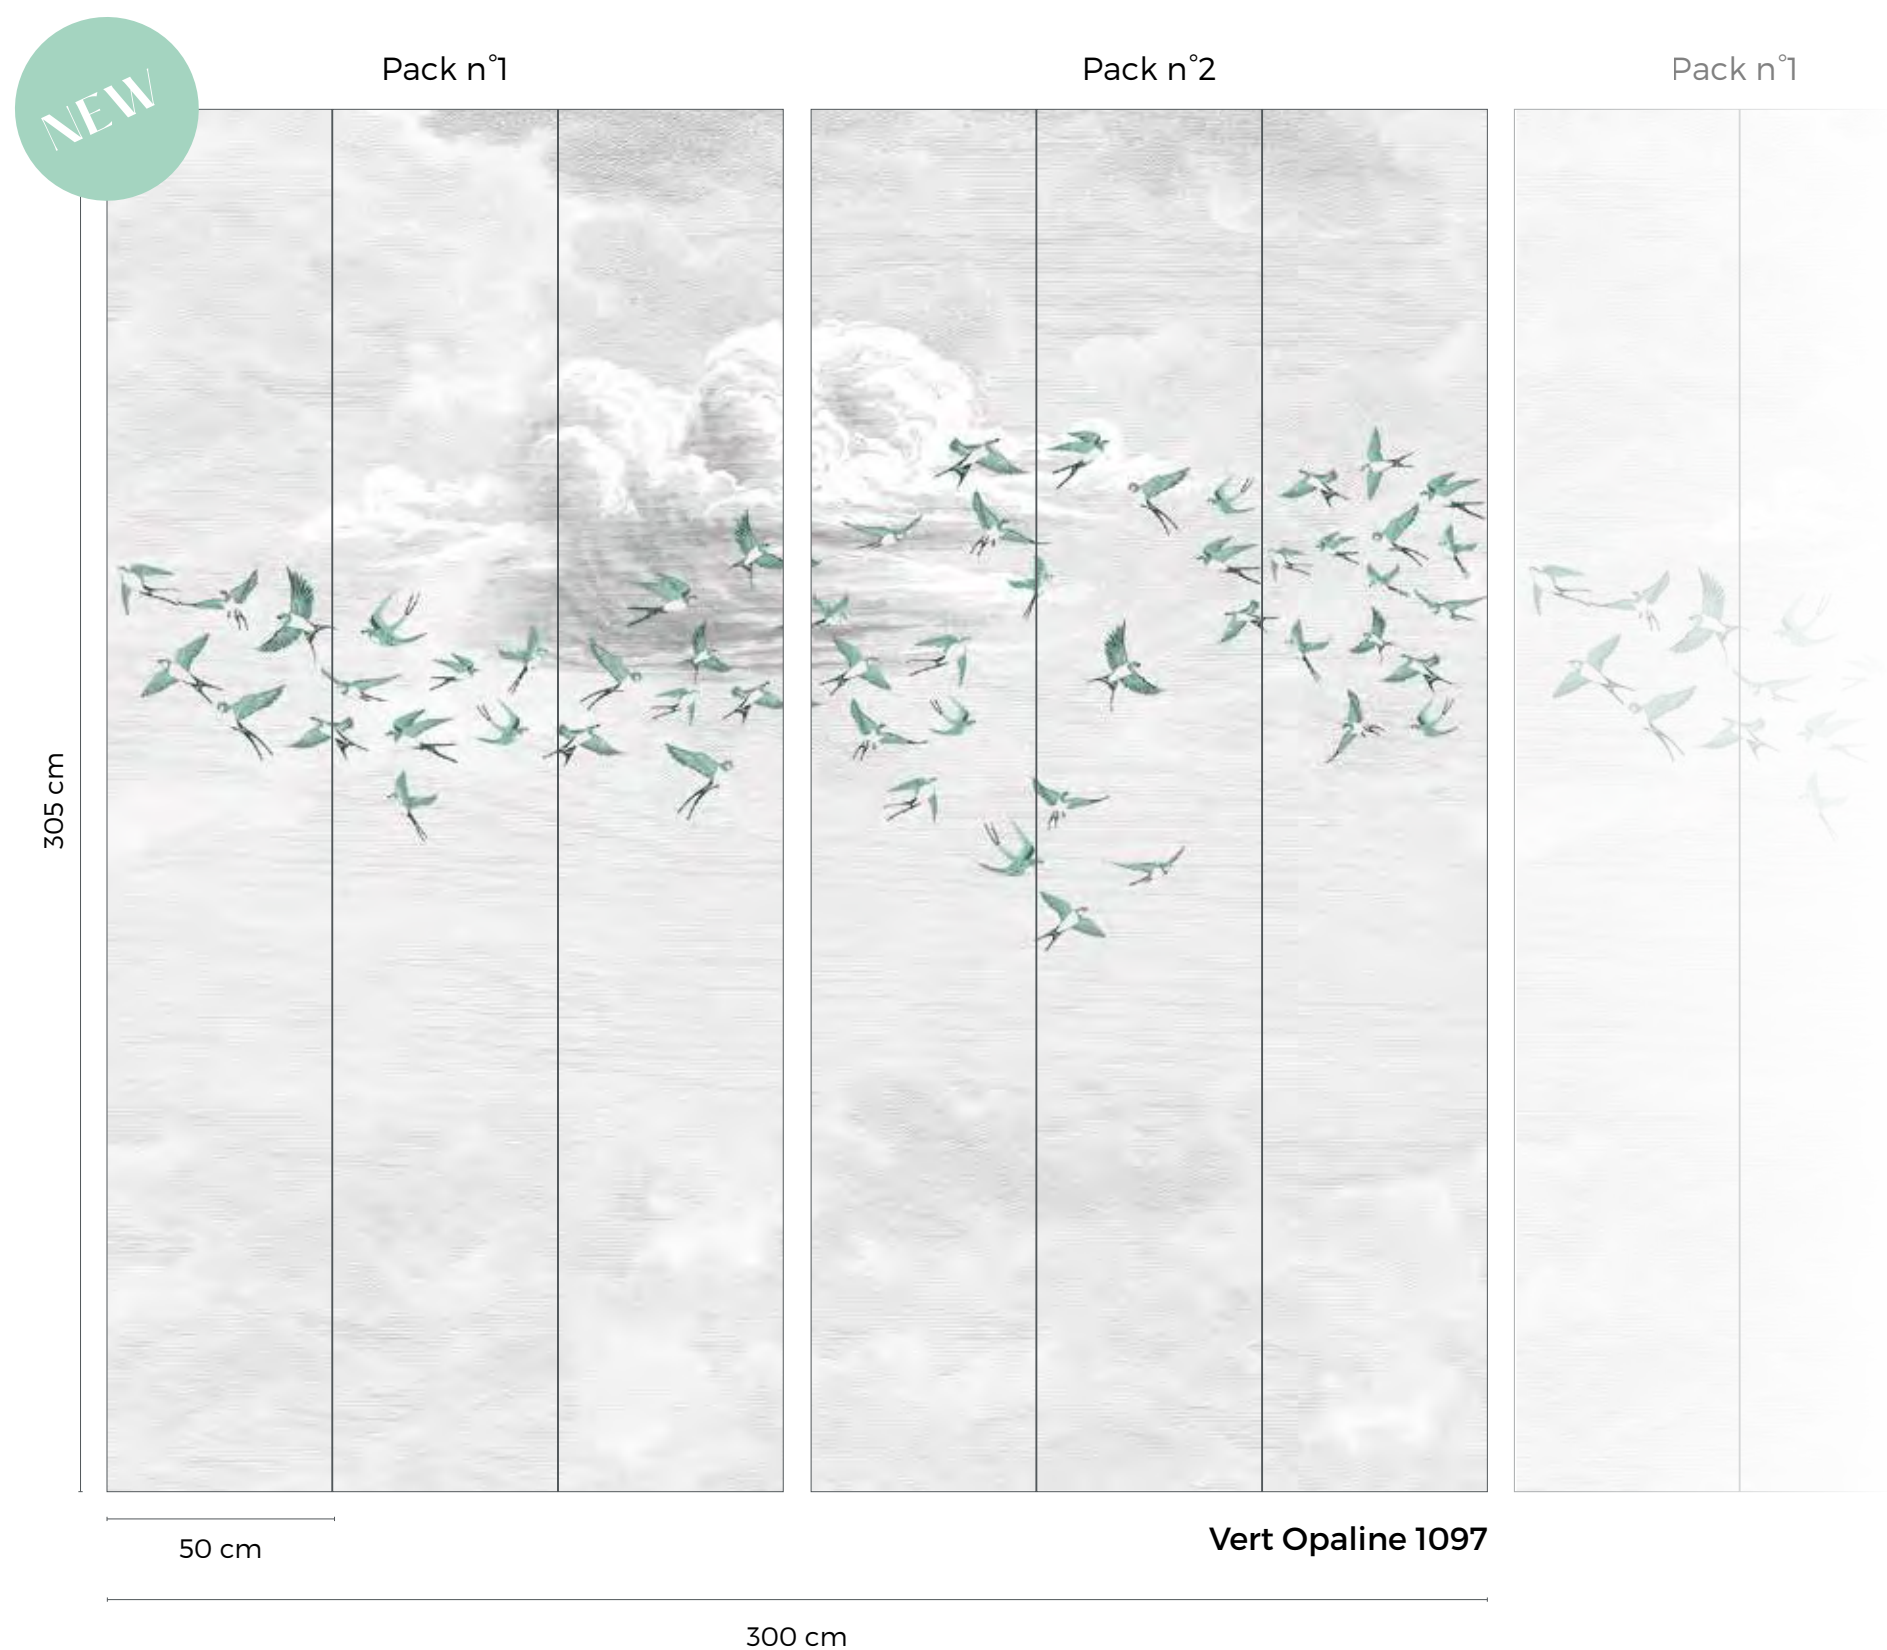

SWALLOW CLOUD

PACKS ORIGINS

FORMAT & RACCORD

Décor raccordable de 2 packs : L 300 x H 305 cm

Chaque pack peut être vendu individuellement

Raccord : les packs n°1 et n°2 se raccordent à l'infini
(attention à respecter des bords identiques).

SIZE & REPEAT

Connecting wallpanel of 2 packs : W 300 x H 305 cm

Available for sale individually

Repeat: Packs n°1 and n°2 can be connected endlessly
(be careful to respect identical bords).

CARACTÉRISTIQUES

Papier peint intissé lavable : WallDecor MAT 155g

Fabriqué en France

CARACTÉRISTIQUES

Matt washable non-woven wallpaper 155g

Made in France