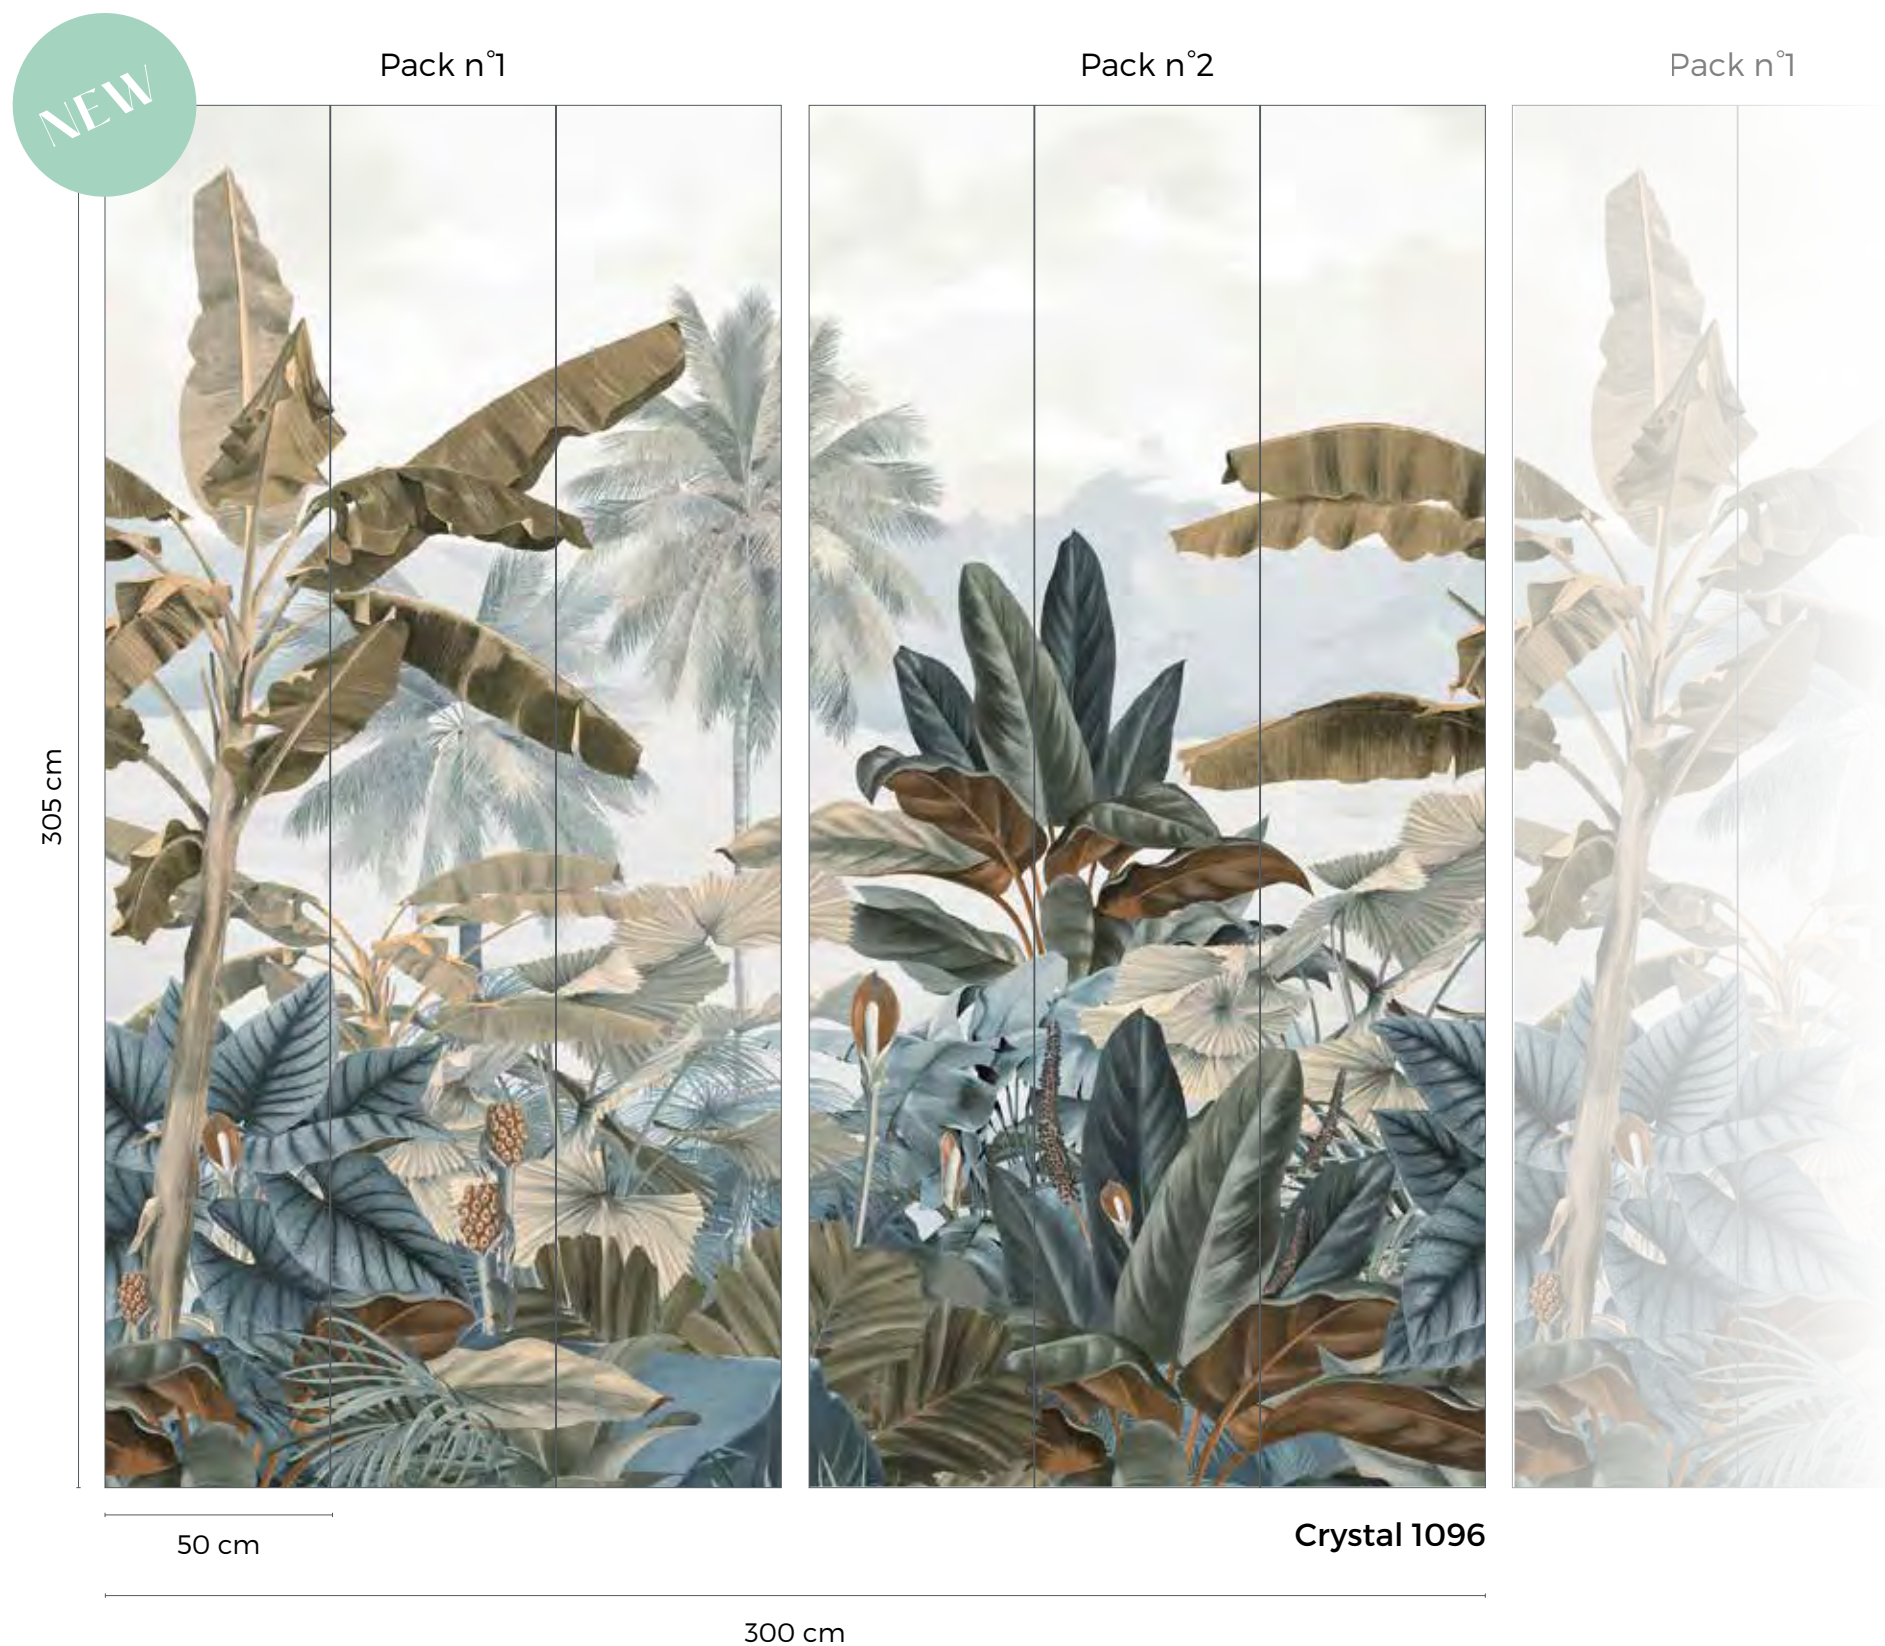

EXOTIC

PACKS ORIGINS

FORMAT & RACCORD

Décor raccordable de 2 packs : L 300 x H 305 cm
Chaque pack peut être vendu individuellement
Raccord : les packs n°1 et n°2 se raccordent à l'infini
(attention à respecter des bords identiques).

SIZE & REPEAT

Connecting wallpanel of 2 packs : W 300 x H 305 cm
Available for sale individually
Repeat: Packs n°1 and n°2 can be connected endlessly
(be careful to respect identical bords).

CARACTÉRISTIQUES

Papier peint intissé lavable : WallDecor MAT 155g
Fabriqué en France

CARACTÉRISTIQUES

Matt washable non-woven wallpaper 155g
Made in France