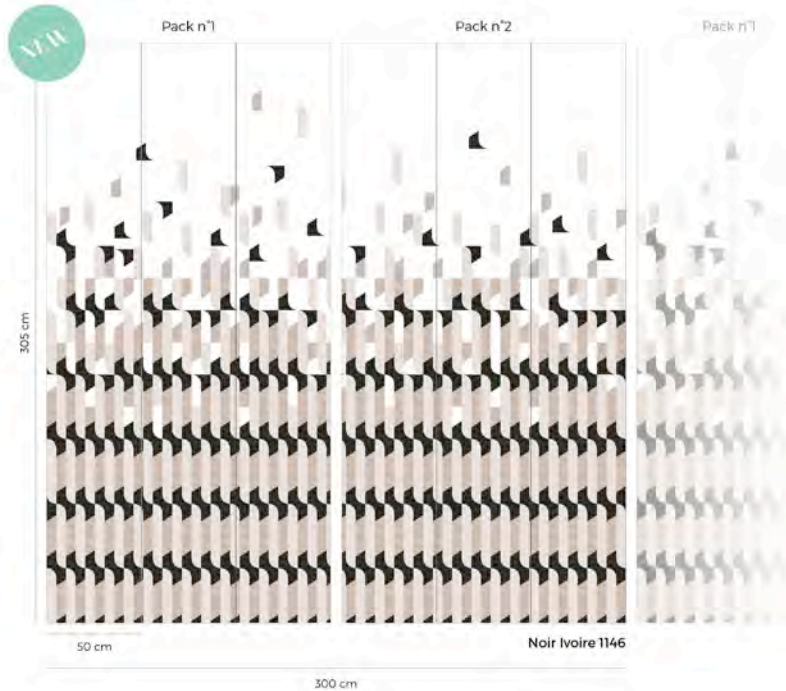

ALMA

PACKS ORIGINS

FORMAT & RACCORD

Décor raccordable de 2 packs : L 300 x H 305 cm

Chaque pack peut être vendu individuellement

Raccord : les packs n°1 et n°2 se raccordent à l'infini (attention à respecter des bords identiques).

SIZE & REPEAT

Connecting wallpanel of 2 packs : W 300 x H 305 cm

Available for sale individually

Repeat: Packs n°1 and n°2 can be connected endlessly (be careful to respect identical baths).

CARACTÉRISTIQUES

Papier peint intissé lavable : WallDecor MAT 155g

Fabriqué en France

CARACTÉRISTIQUES

Matt washable non-woven wallpaper 155g

Made in France