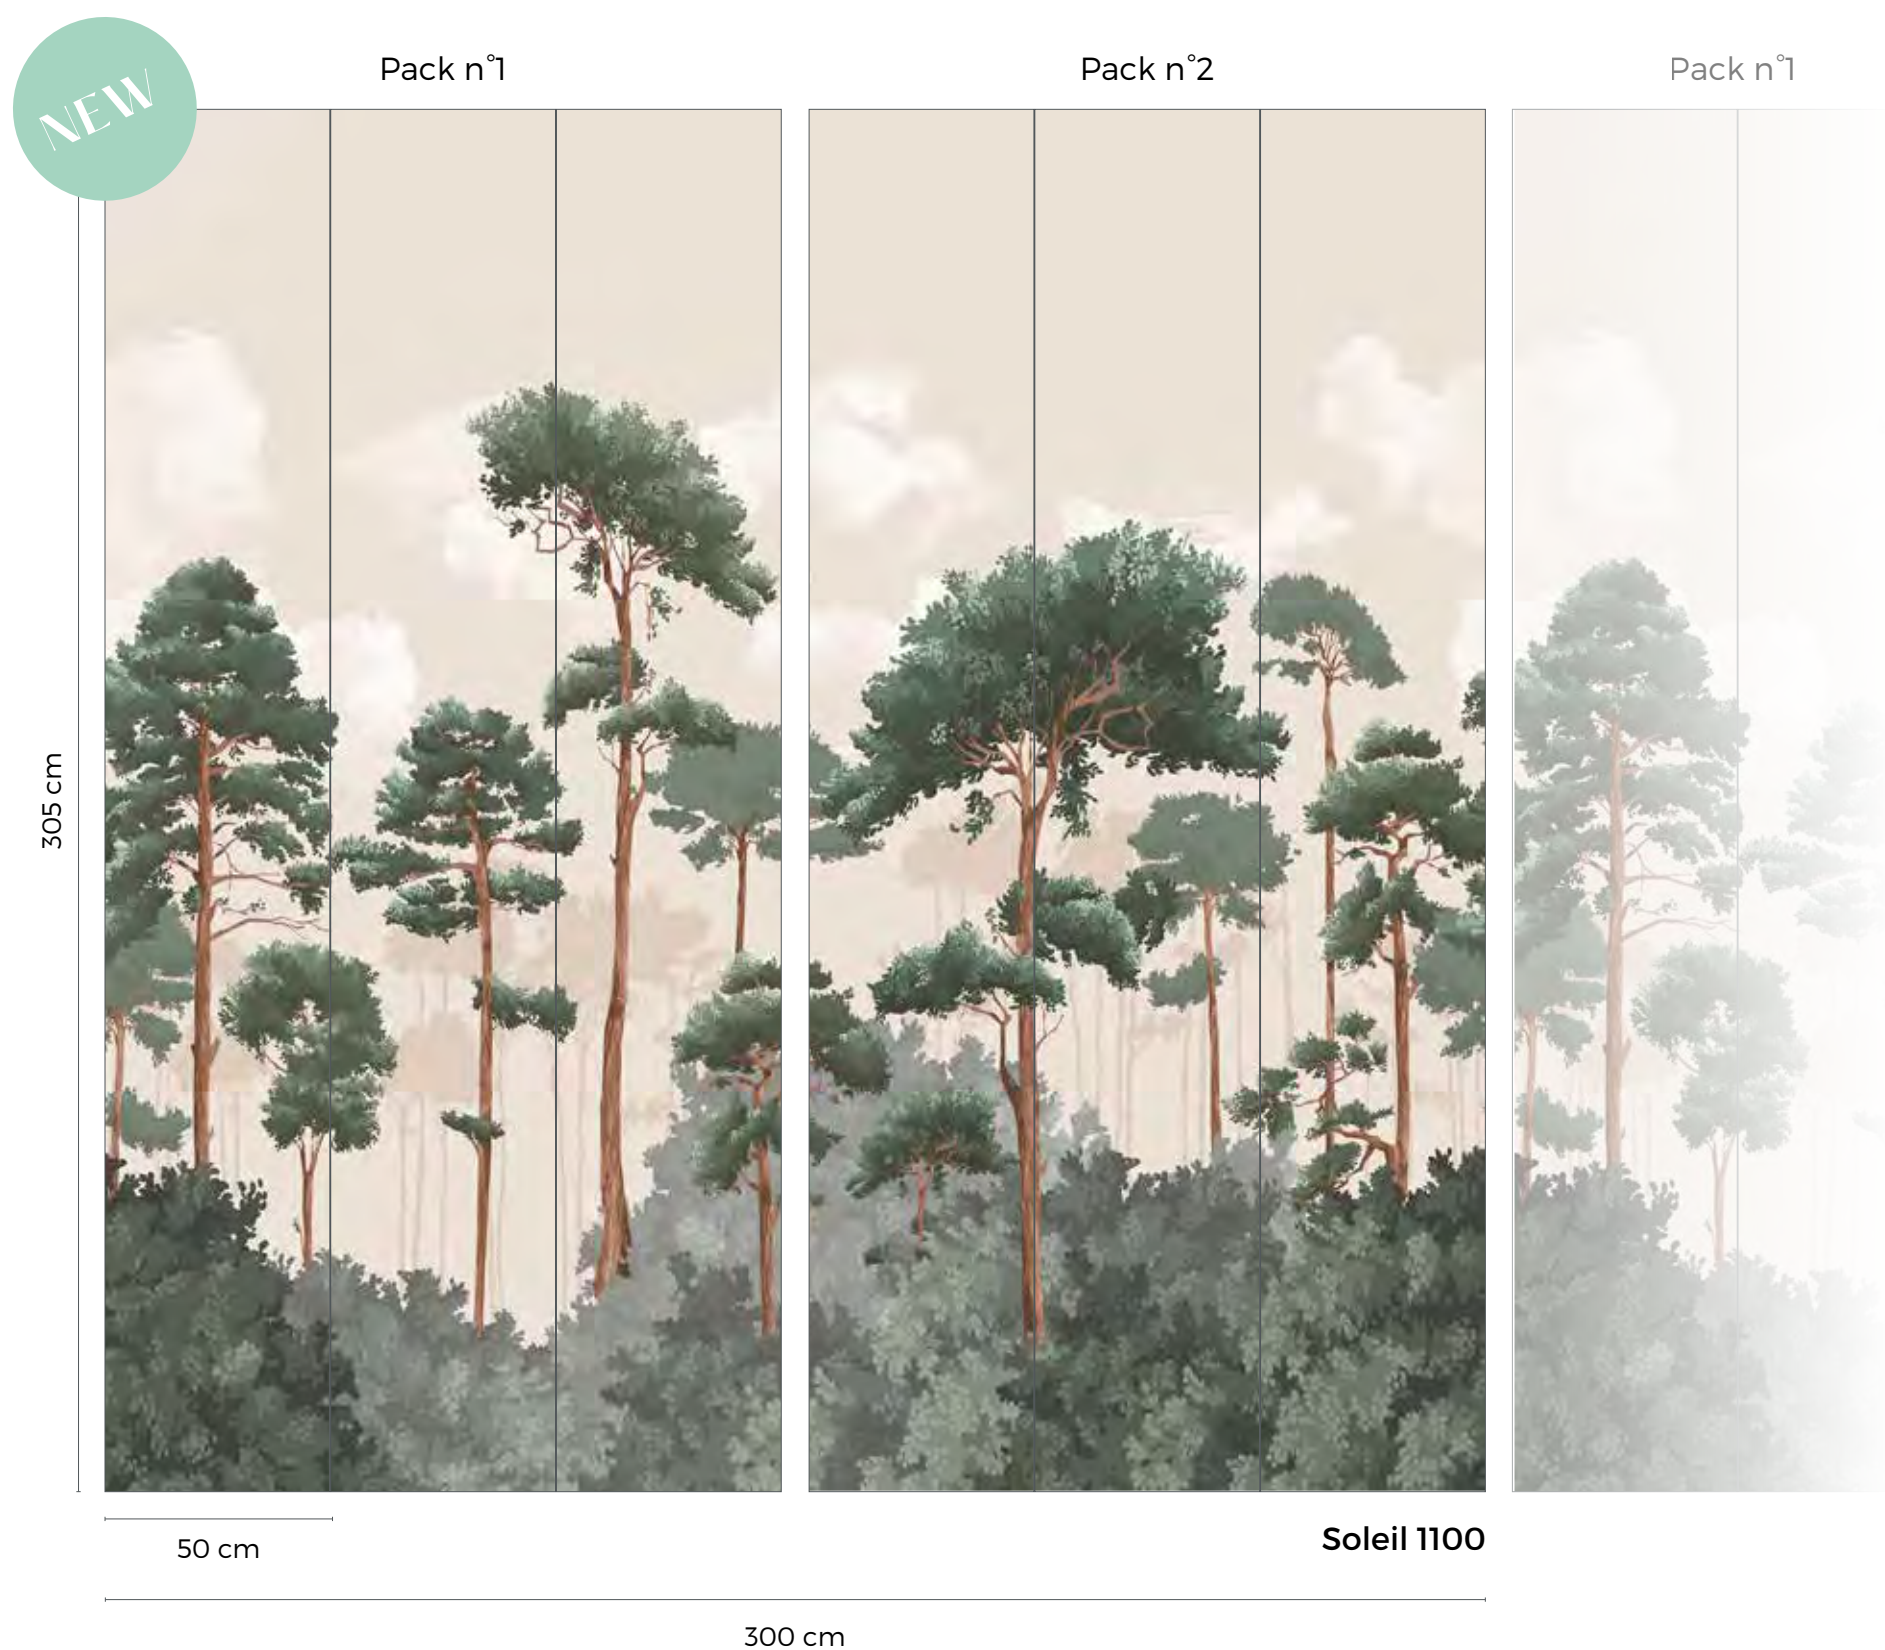

MATSU

PACKS ORIGINS

FORMAT & RACCORD

Décor raccordable de 2 packs : L 300 x H 305 cm

Chaque pack peut être vendu individuellement

Raccord : les packs n°1 et n°2 se raccordent à l'infini
(attention à respecter des bords identiques).

SIZE & REPEAT

Connecting wallpanel of 2 packs : W 300 x H 305 cm

Available for sale individually

Repeat: Packs n°1 and n°2 can be connected endlessly
(be careful to respect identical bords).

CARACTÉRISTIQUES

Papier peint intissé lavable : WallDecor MAT 155g

Fabriqué en France

CARACTÉRISTIQUES

Matt washable non-woven wallpaper 155g

Made in France