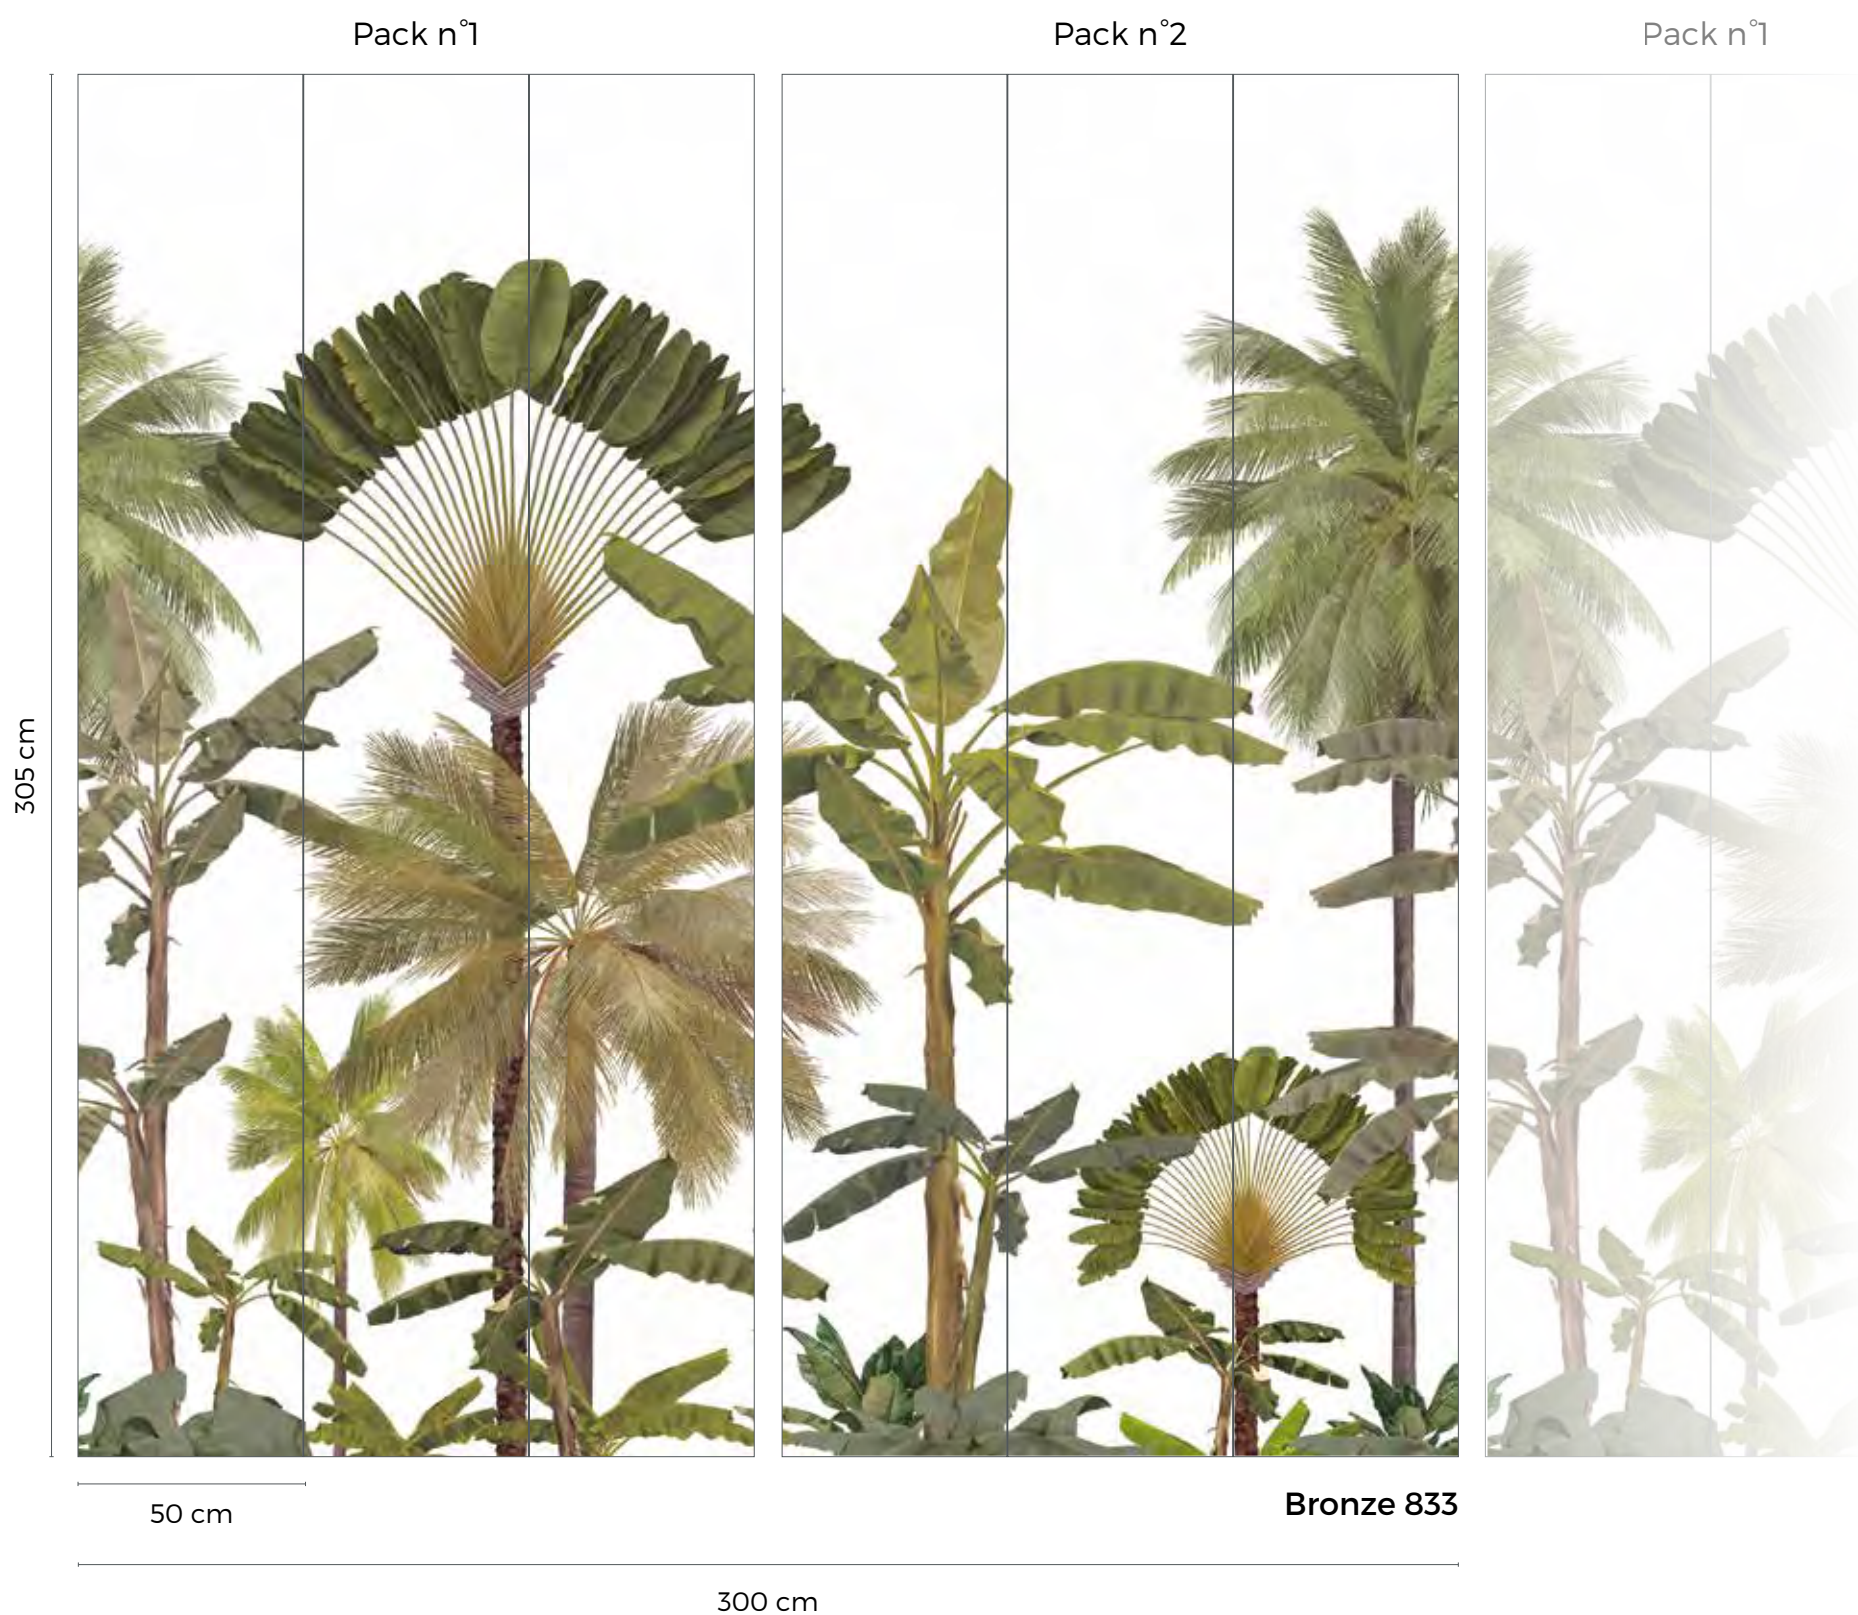

MANAUS

PACKS ORIGINS

FORMAT & RACCORD

Décor raccordable de 2 packs : L 300 x H 305 cm

Chaque pack peut être vendu individuellement

Raccord : les packs n°1 et n°2 se raccordent à l'infini
(attention à respecter des bords identiques).

SIZE & REPEAT

Connecting wallpanel of 2 packs : W 300 x H 305 cm

Available for sale individually

Repeat: Packs n°1 and n°2 can be connected endlessly
(be careful to respect identical bords).

CARACTÉRISTIQUES

Papier peint intissé lavable : WallDecor MAT 155g

Fabriqué en France

CARACTÉRISTIQUES

Matt washable non-woven wallpaper 155g

Made in France