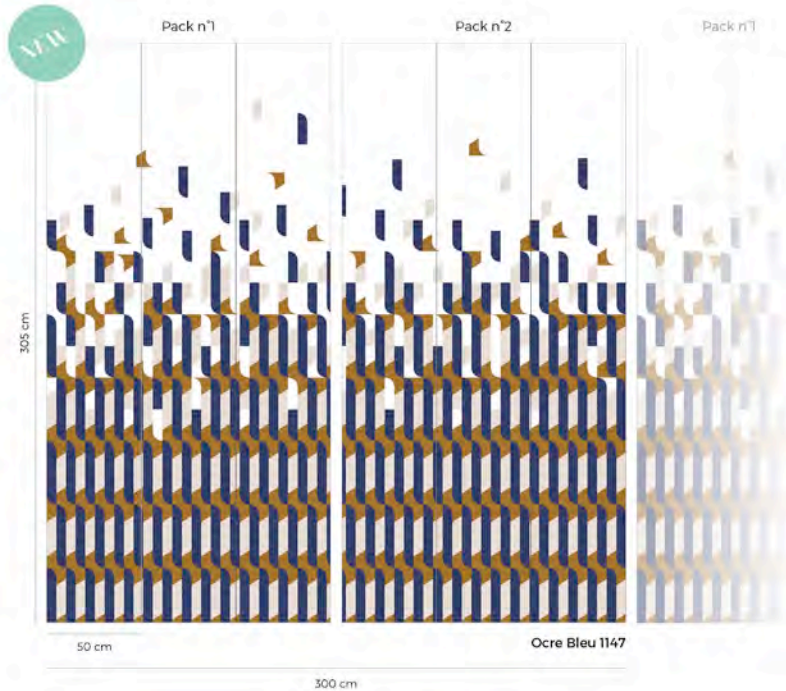

ALMA

PACKS ORIGINS

FORMAT & RACCORD

Décor raccordable de 2 packs : L 300 x H 305 cm

Chaque pack peut être vendu individuellement

Raccord : les packs n°1 et n°2 se raccordent à l'infini (attention à respecter des bords identiques).

CARACTÉRISTIQUES

Papier peint intissé lavable : WallDecor MAT 155g

Fabriqué en France

SIZE & REPEAT

Connecting wallpanel of 2 packs : W 300 x H 305 cm

Available for sale individually

Repeat: Packs n°1 and n°2 can be connected endlessly (be careful to respect identical baths).

CARACTÉRISTIQUES

Matt washable non-woven wallpaper 155g

Made in France