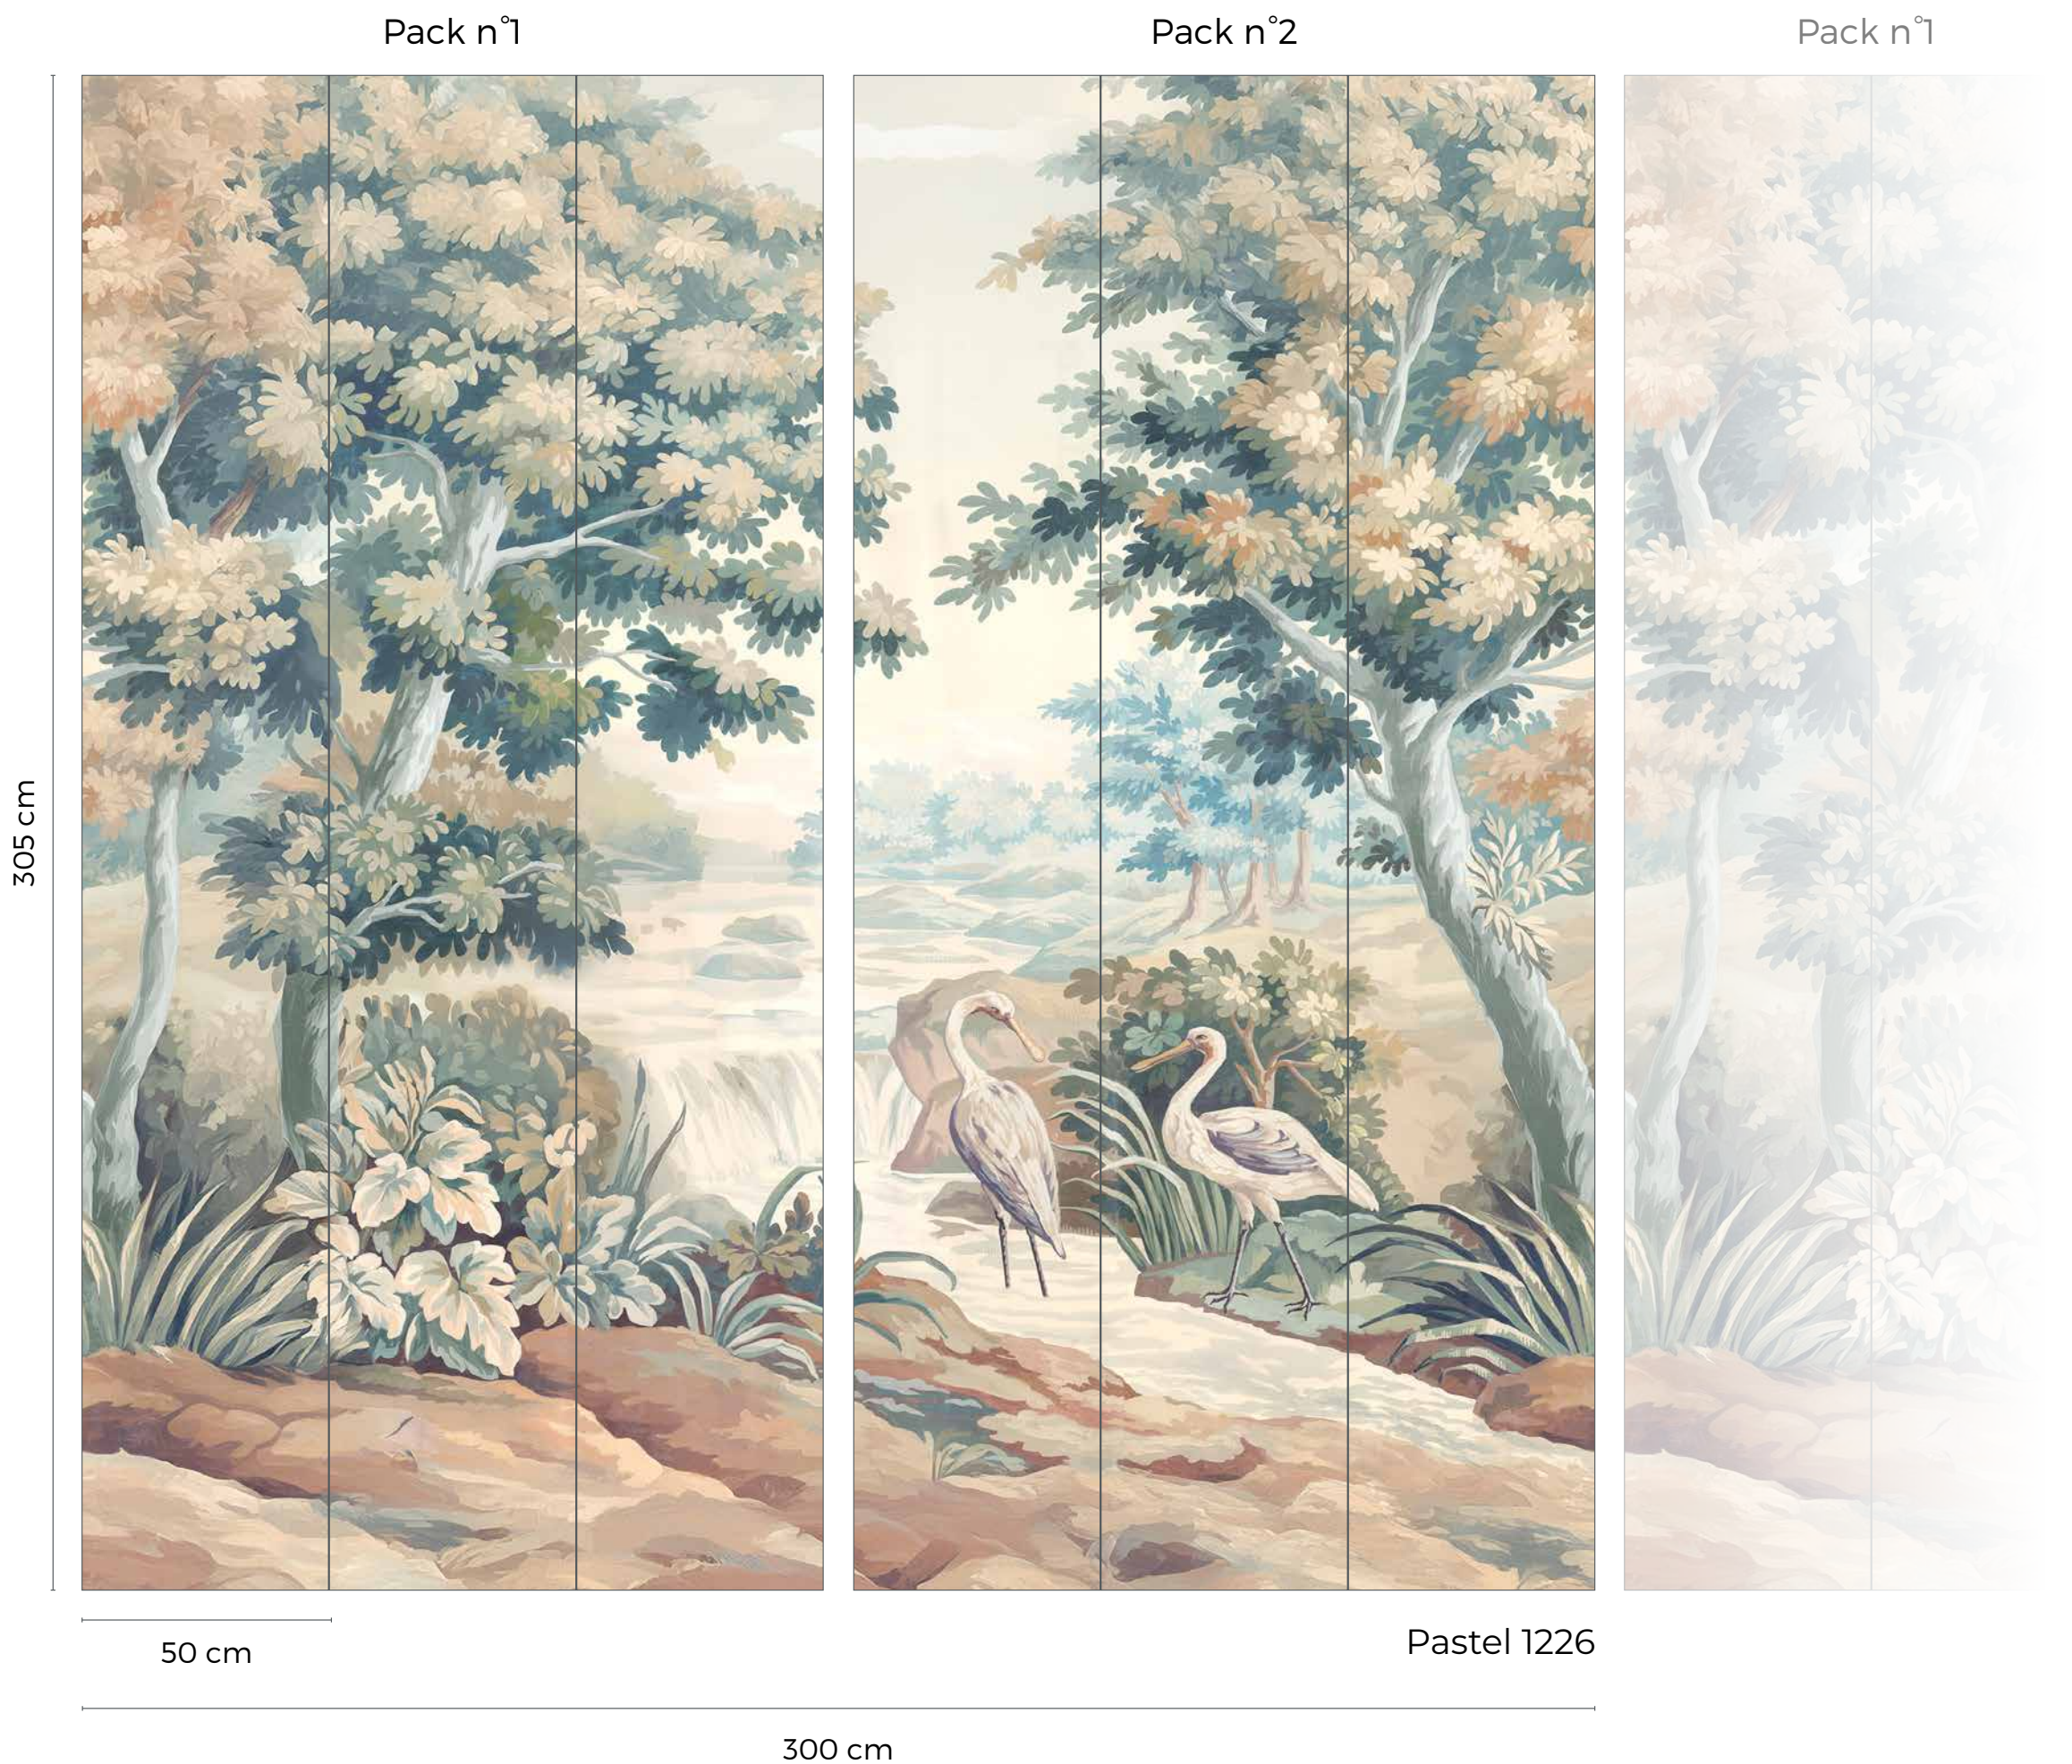

SPATULE

FRESQUE PACK

FORMAT & RACCORD

Packs vendu individuellement, respectez les n° de bain.

Le design est conçu pour convenir à des murs entre H200 et H300 cm de hauteur suivant le modèle.

Raccord : les packs se raccordent à l'infini pour convenir à toutes longueurs de mur

CARACTÉRISTIQUES

- Papier peint intissé Mat lavable 155g
- Pose facile, encoller que le mur

SIZE & REPEAT

Sets sold individually, please respect bath numbers

The design is suitable for walls between 200 and 300 cm depending on the model.

Repeat : Sets can be infinitely connected to suit any wall length

CARACTÉRISTIQUES

- Matt washable non-woven wallpaper 155g
- Easy to install, glue only the wall

Fabriqué en France - Made In France

PAPERMINT