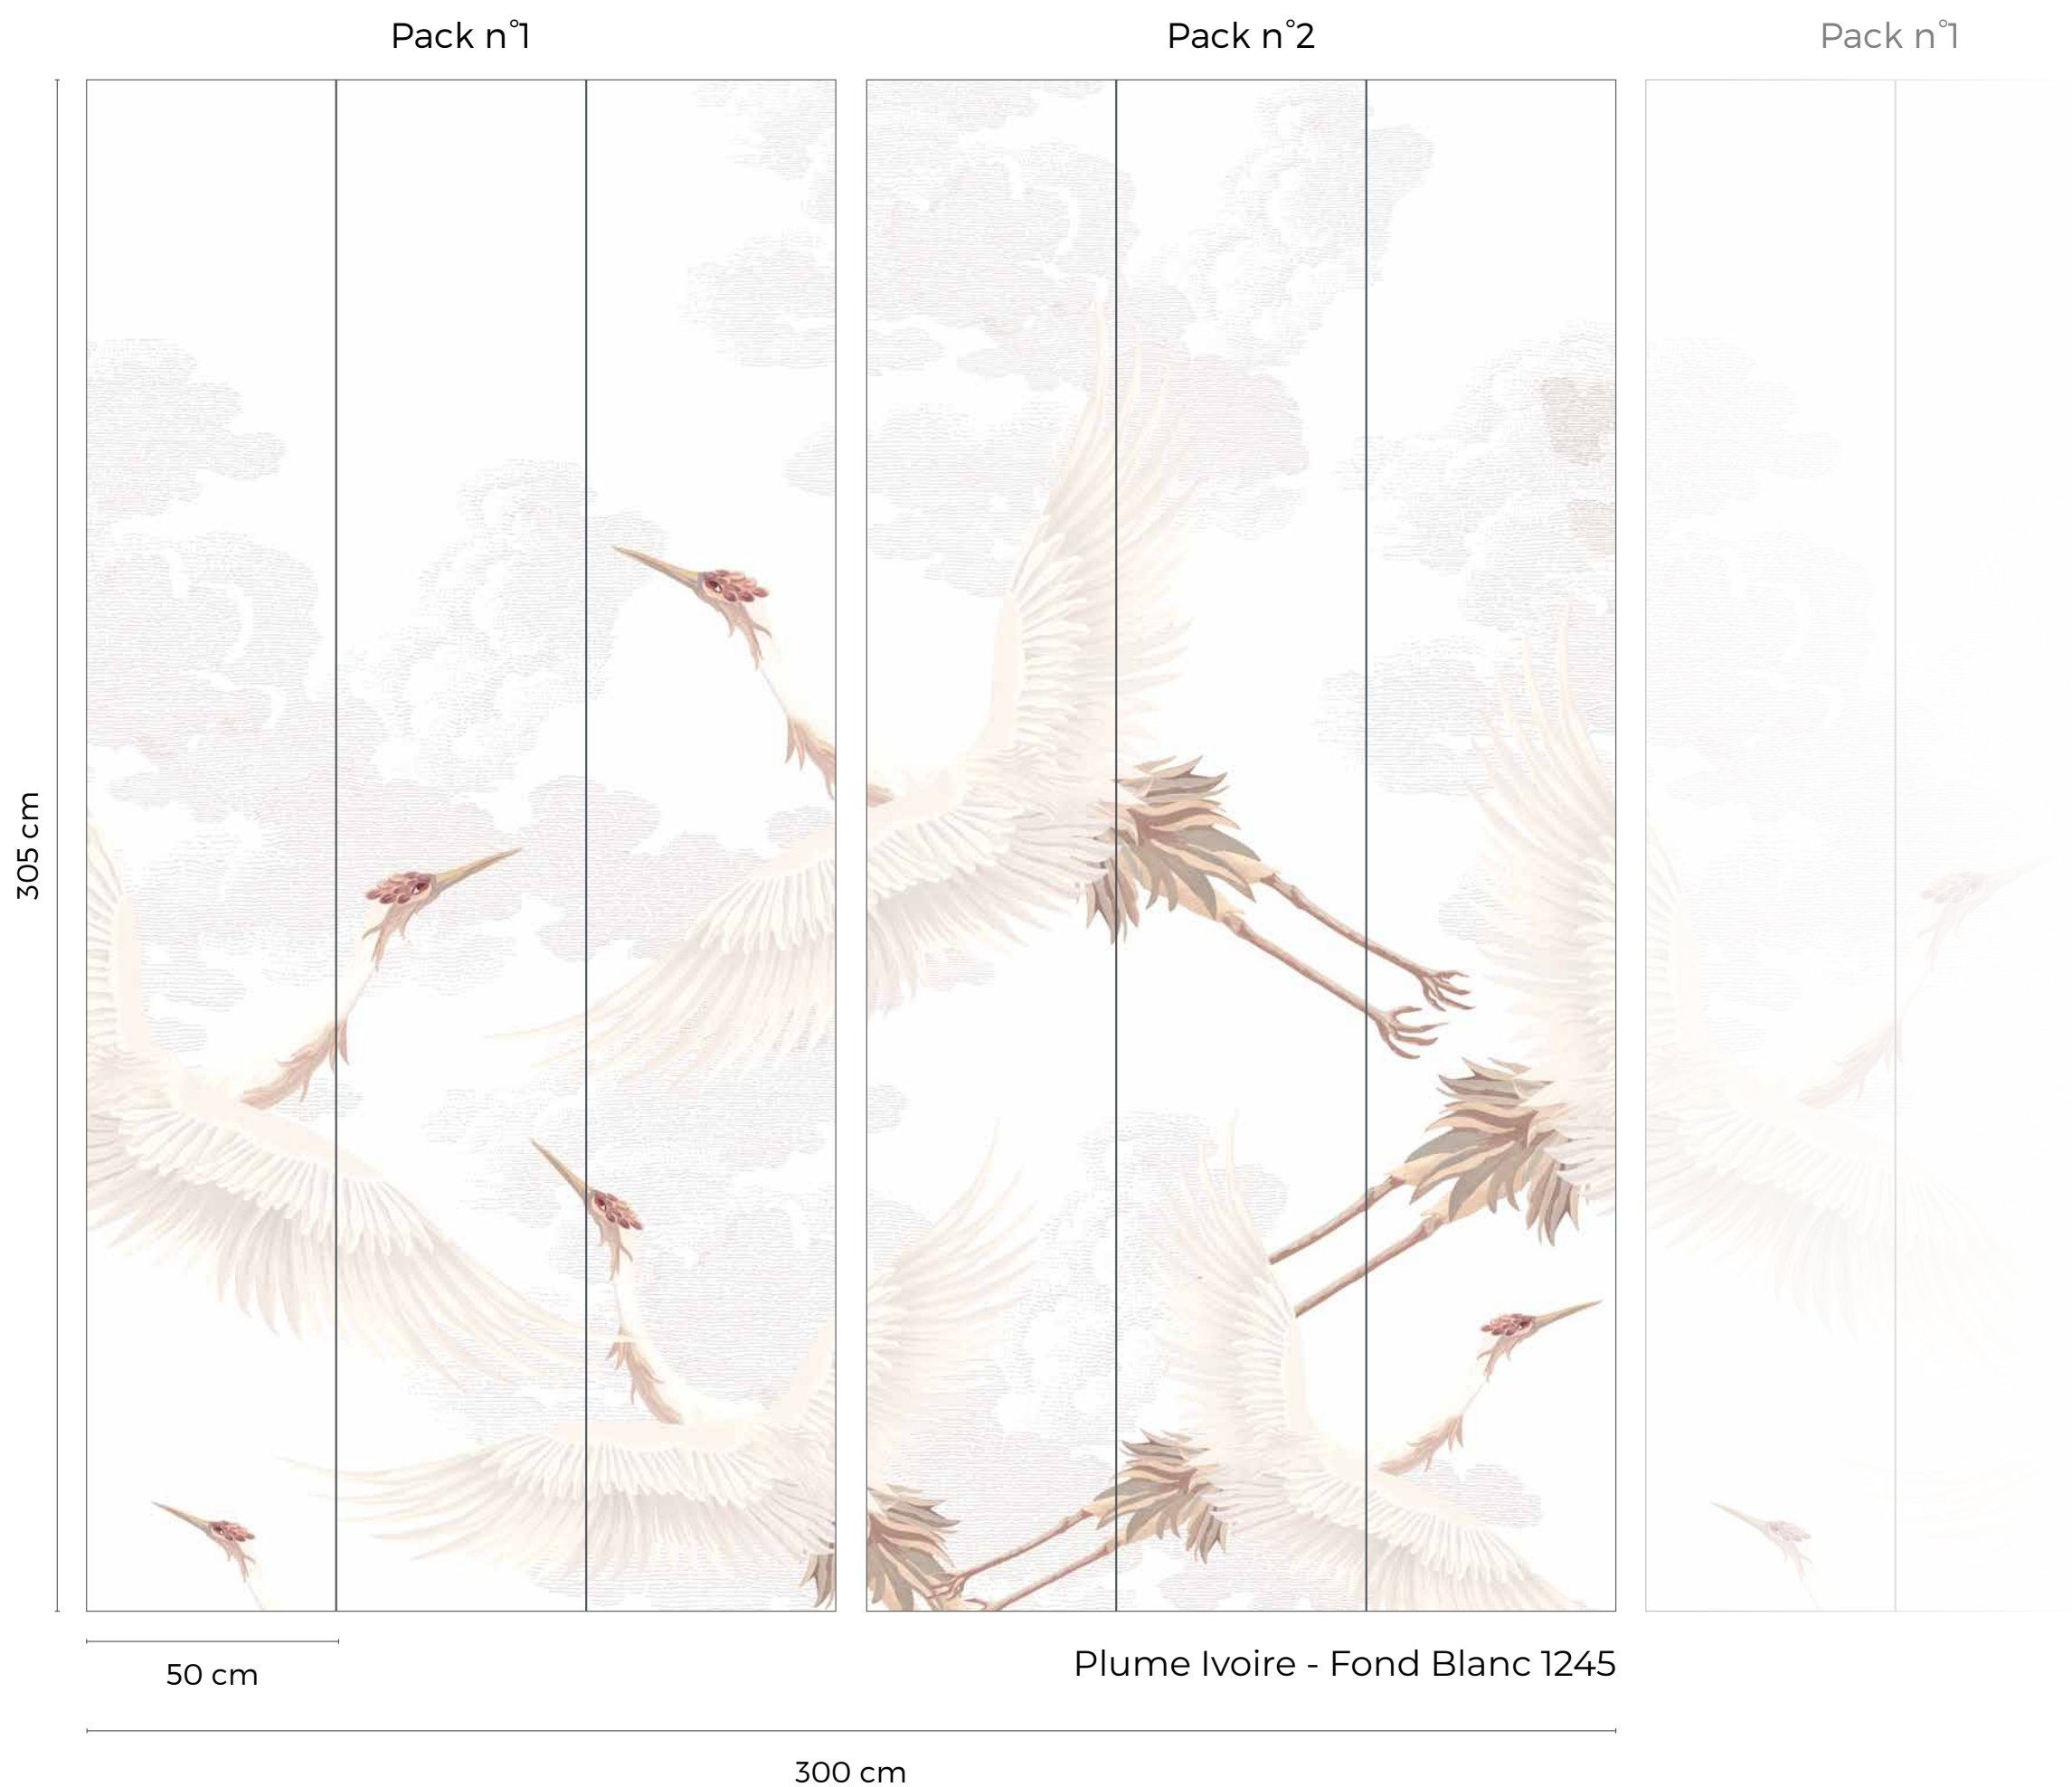

L'ENVOL DU HÉRON

FRESQUE PACK

FORMAT & RACCORD

Packs vendu individuellement, respectez les n° de bain.

Le design est conçu pour convenir à des murs entre H200 et H300 cm de hauteur suivant le modèle.

Raccord : les packs se raccordent à l'infini pour convenir à toutes longueurs de mur

CARACTÉRISTIQUES

- Papier peint intissé Mat lavable 155g
- Pose facile, encoller que le mur

SIZE & REPEAT

Sets sold individually, please respect bath numbers

The design is suitable for walls between 200 and 300 cm depending on the model.

Repeat : Sets can be infinitely connected to suit any wall length

CARACTÉRISTIQUES

- Matt washable non-woven wallpaper 155g
- Easy to install, glue only the wall

Fabriqué en France - Made In France

PAPERMINT