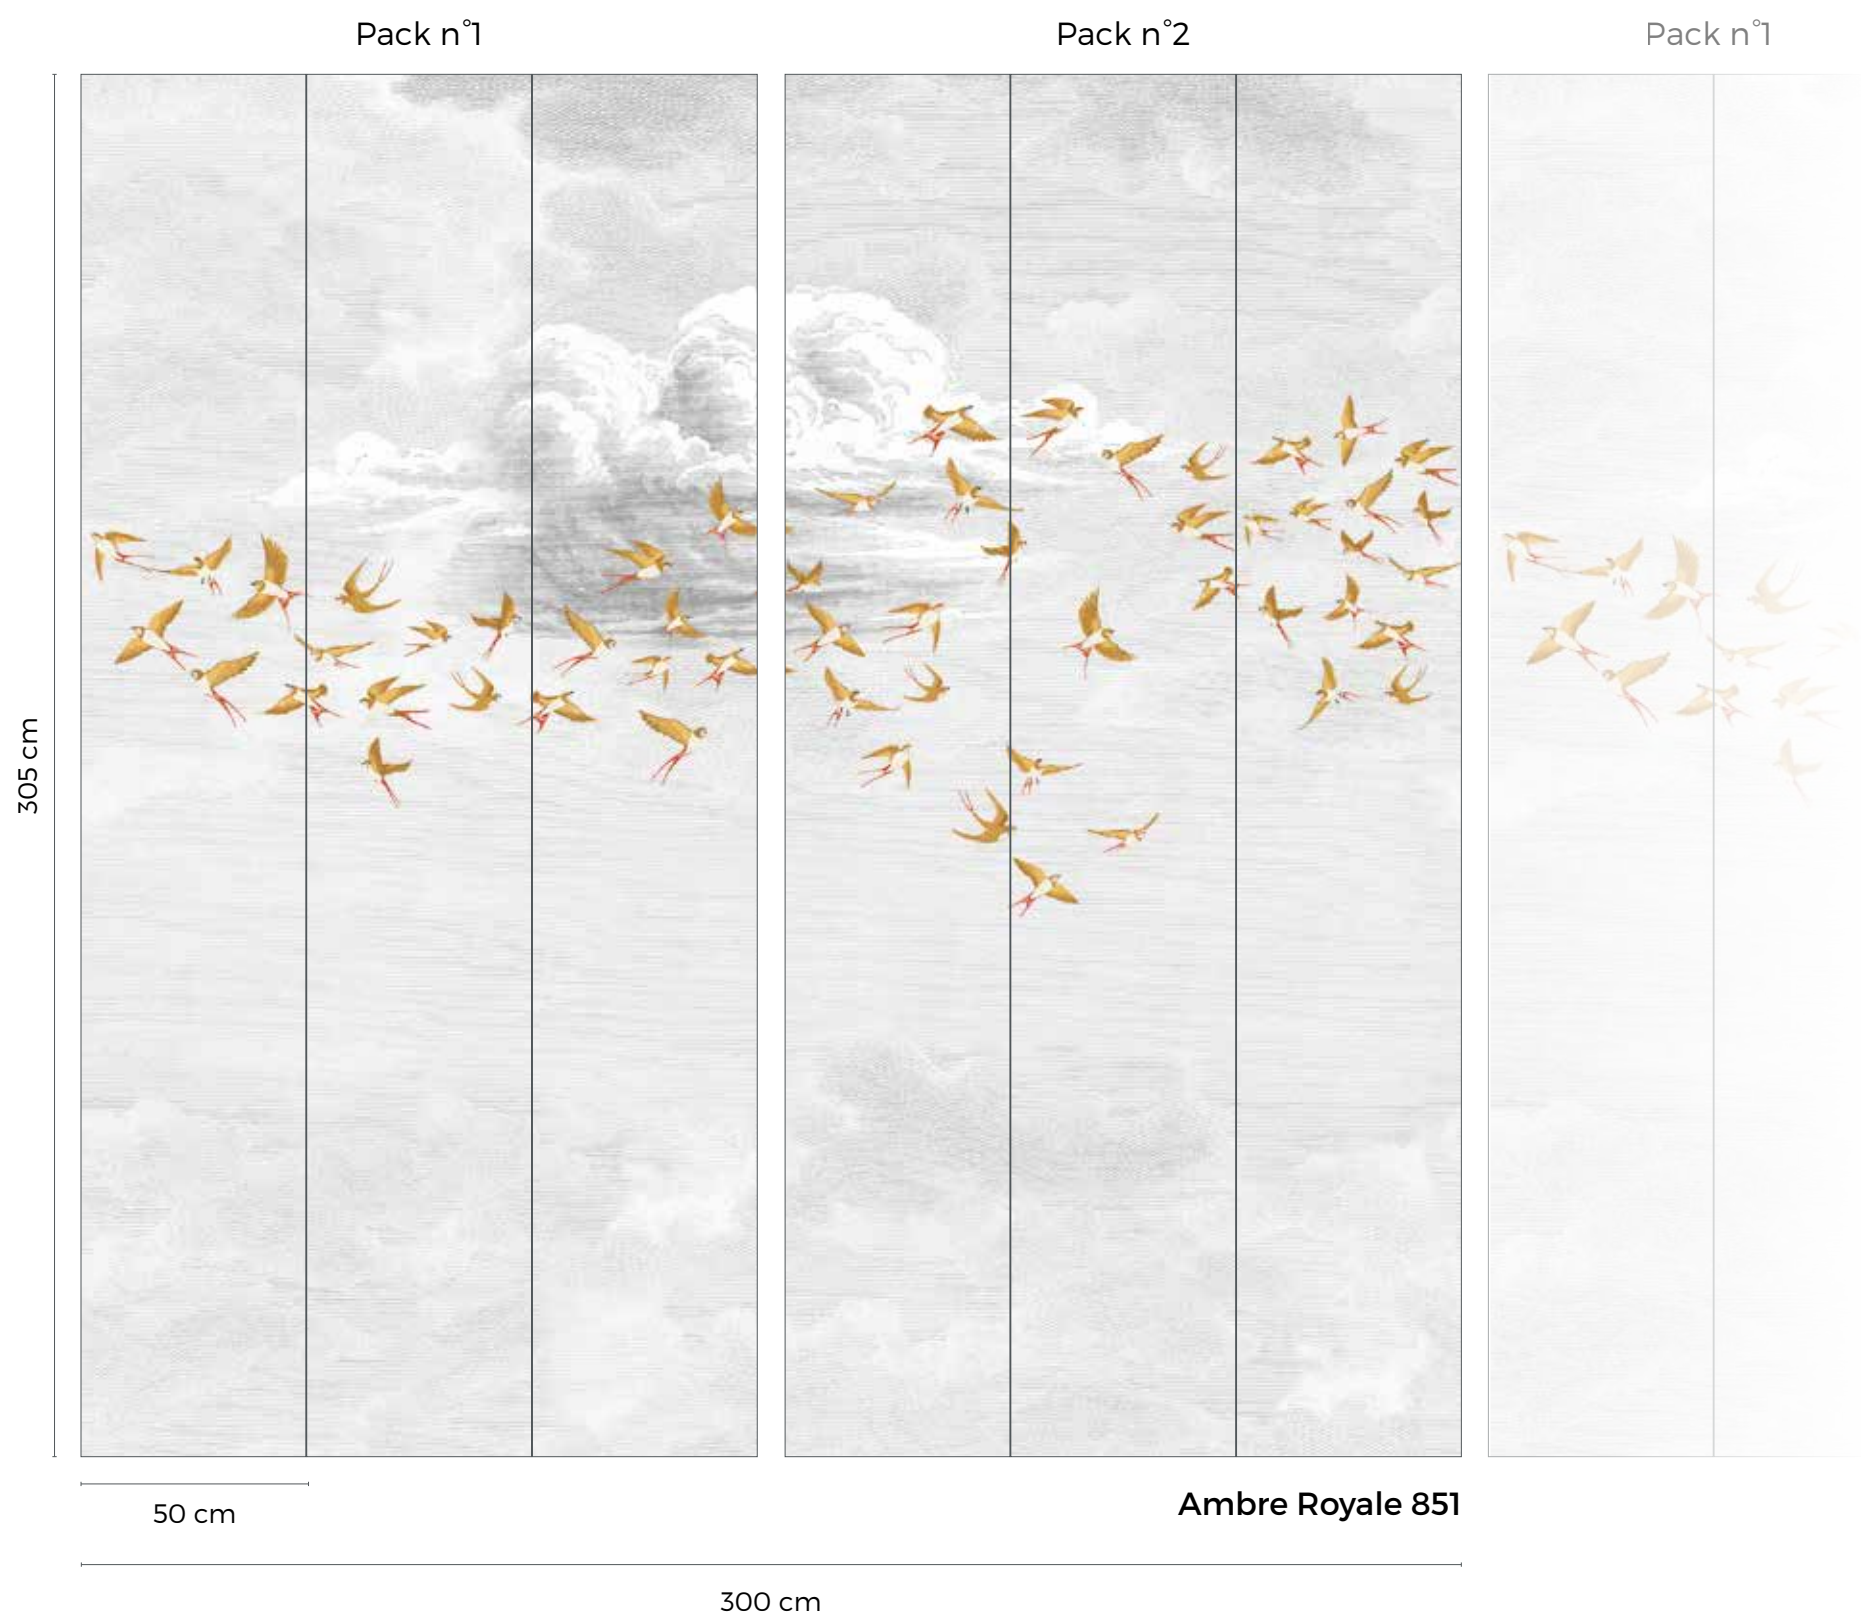

SWALLOW CLOUD

PACKS ORIGINS

FORMAT & RACCORD

Décor raccordable de 2 packs : L 300 x H 305 cm

Chaque pack peut être vendu individuellement

Raccord : les packs n°1 et n°2 se raccordent à l'infini
(attention à respecter des bords identiques).

SIZE & REPEAT

Connecting wallpanel of 2 packs : W 300 x H 305 cm

Available for sale individually

Repeat: Packs n°1 and n°2 can be connected endlessly
(be careful to respect identical bords).

CARACTÉRISTIQUES

Papier peint intissé lavable : WallDecor MAT 155g

Fabriqué en France

CARACTÉRISTIQUES

Matt washable non-woven wallpaper 155g

Made in France