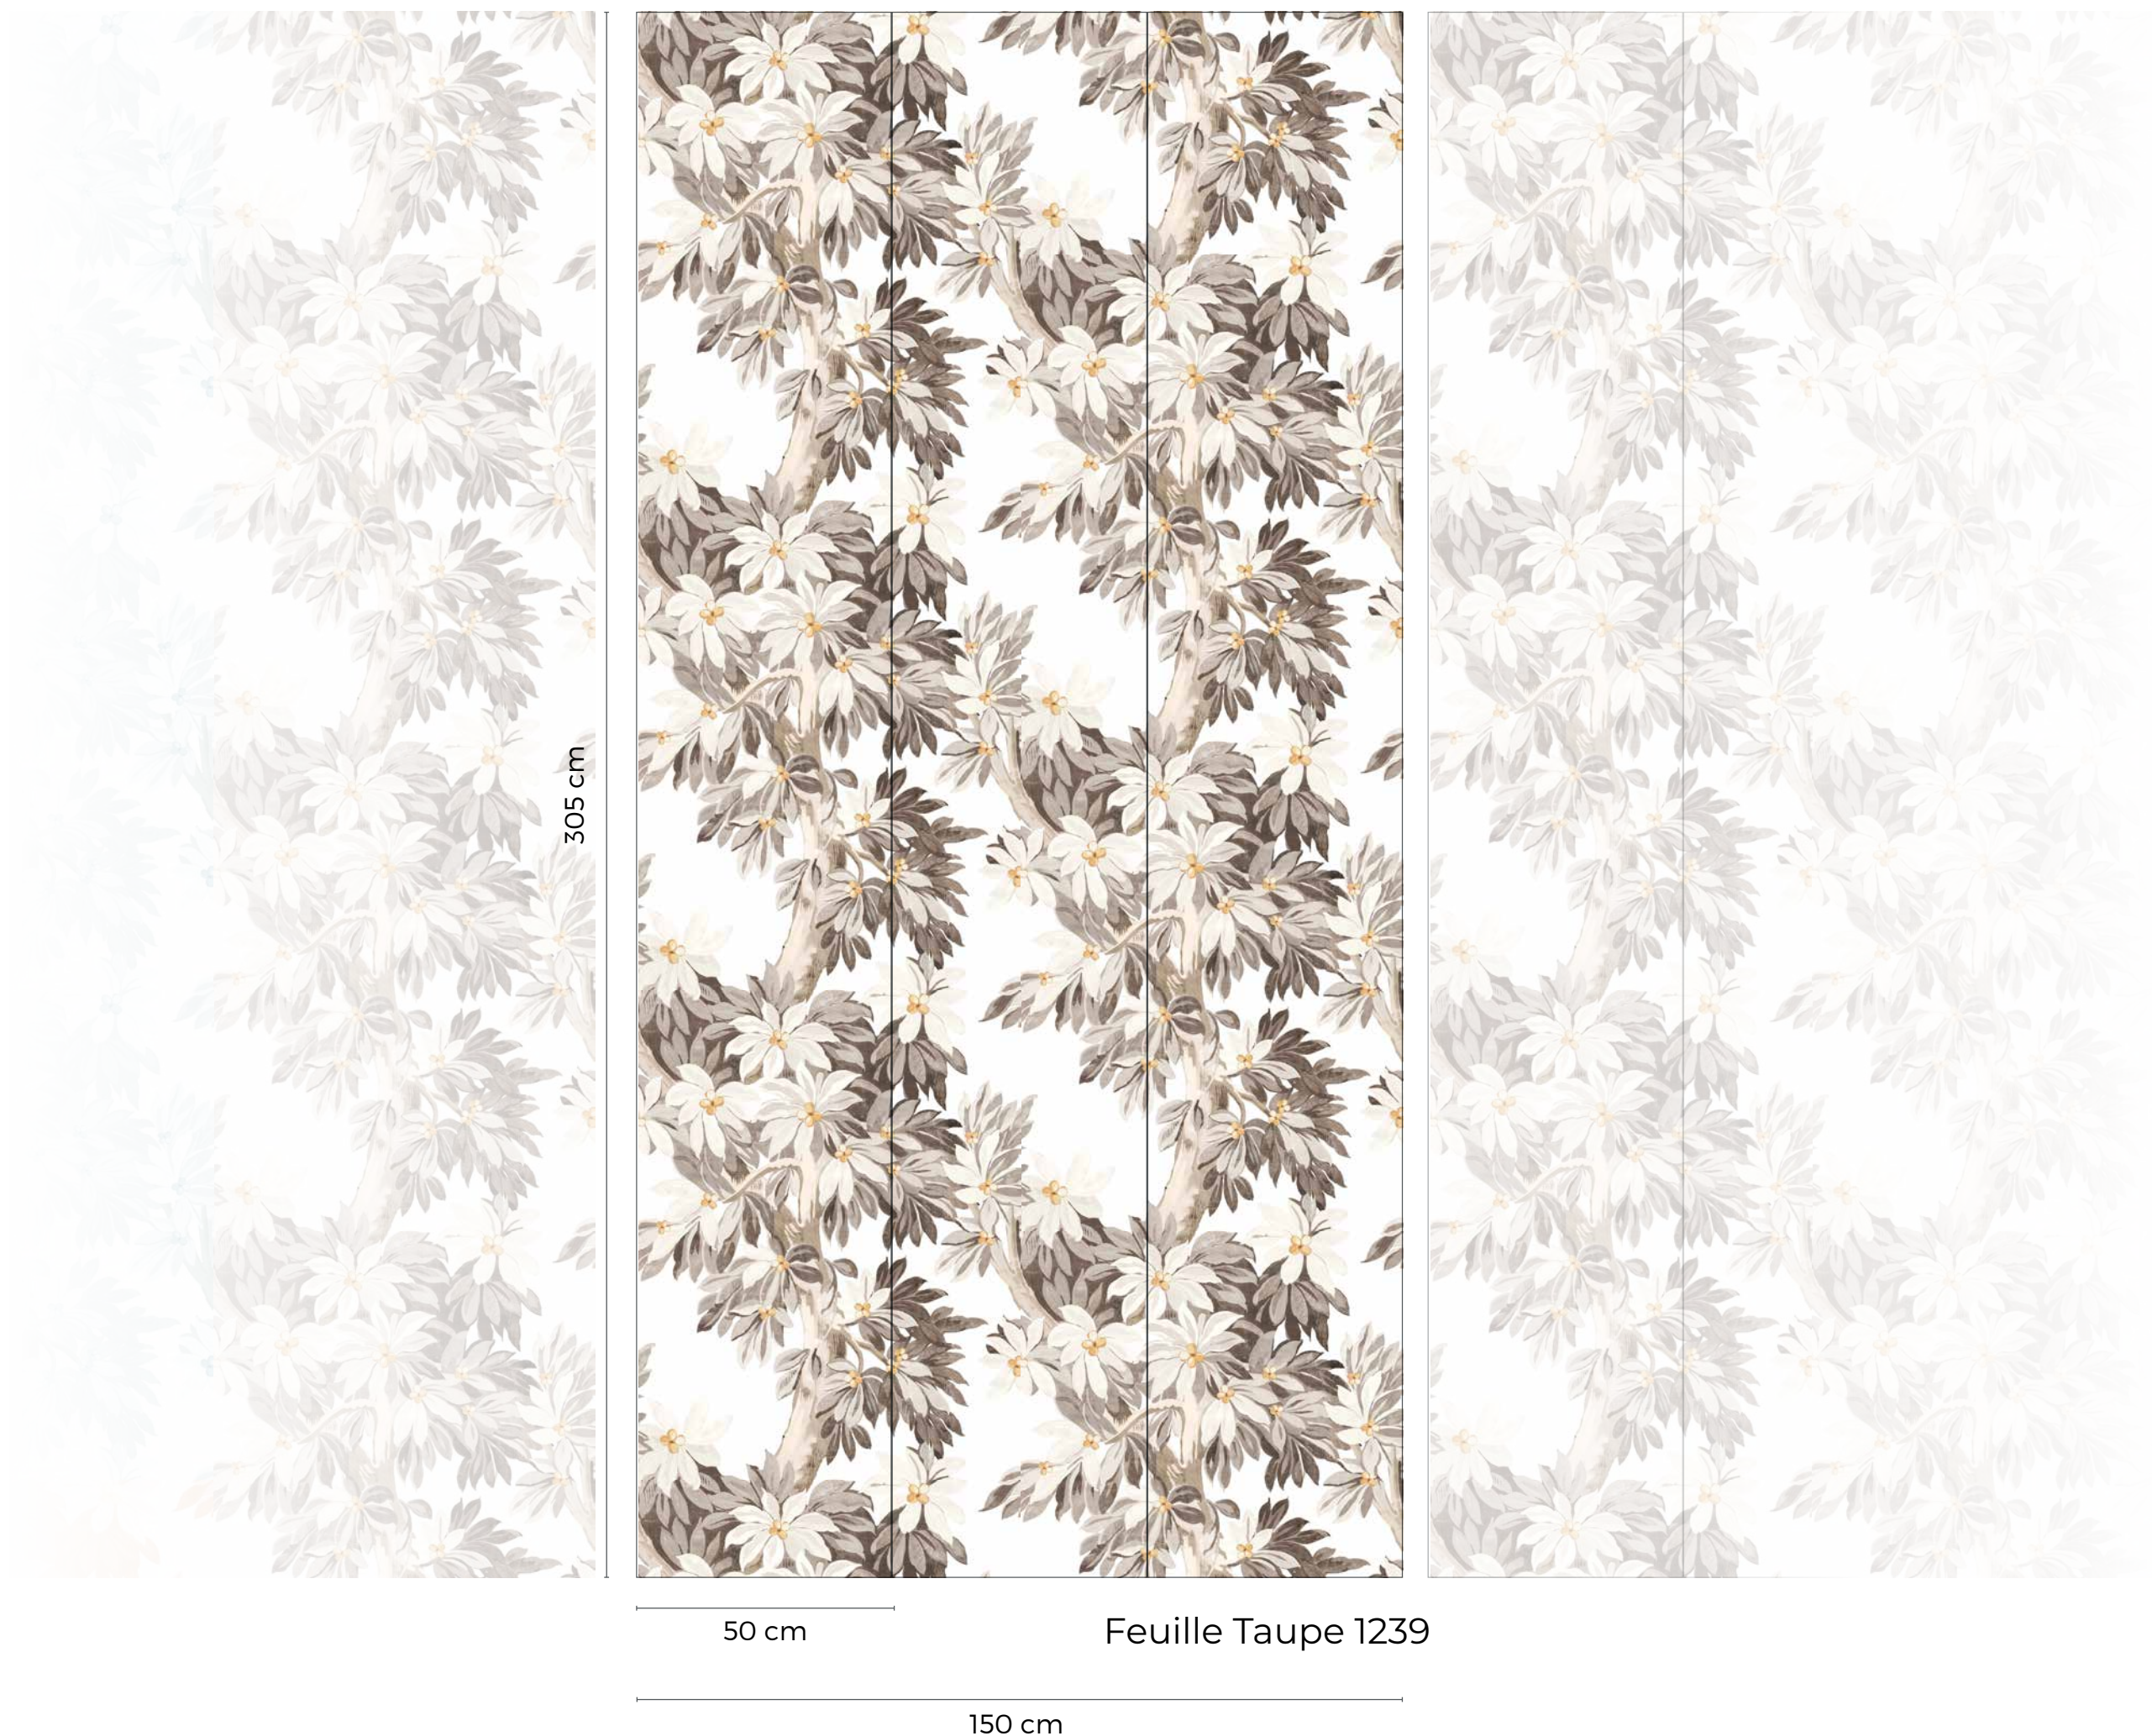

OMBRAGE

FRESQUE PACK

Pack n°1

Pack n°1

FORMAT & RACCORD

Packs vendu individuellement, respectez les n° de bain.

Le design est conçu pour convenir à des murs entre H200 et H300 cm de hauteur suivant le modèle.

Raccord : les packs se raccordent à l'infini pour convenir à toutes longueurs de mur

CARACTÉRISTIQUES

- Papier peint intissé Mat lavable 155g
- Pose facile, encoller que le mur

SIZE & REPEAT

Sets sold individually, please respect bath numbers

The design is suitable for walls between 200 and 300 cm depending on the model.

Repeat : Sets can be infinitely connected to suit any wall length

CARACTÉRISTIQUES

- Matt washable non-woven wallpaper 155g
- Easy to install, glue only the wall

Fabriqué en France - Made In France

PAPERMINT