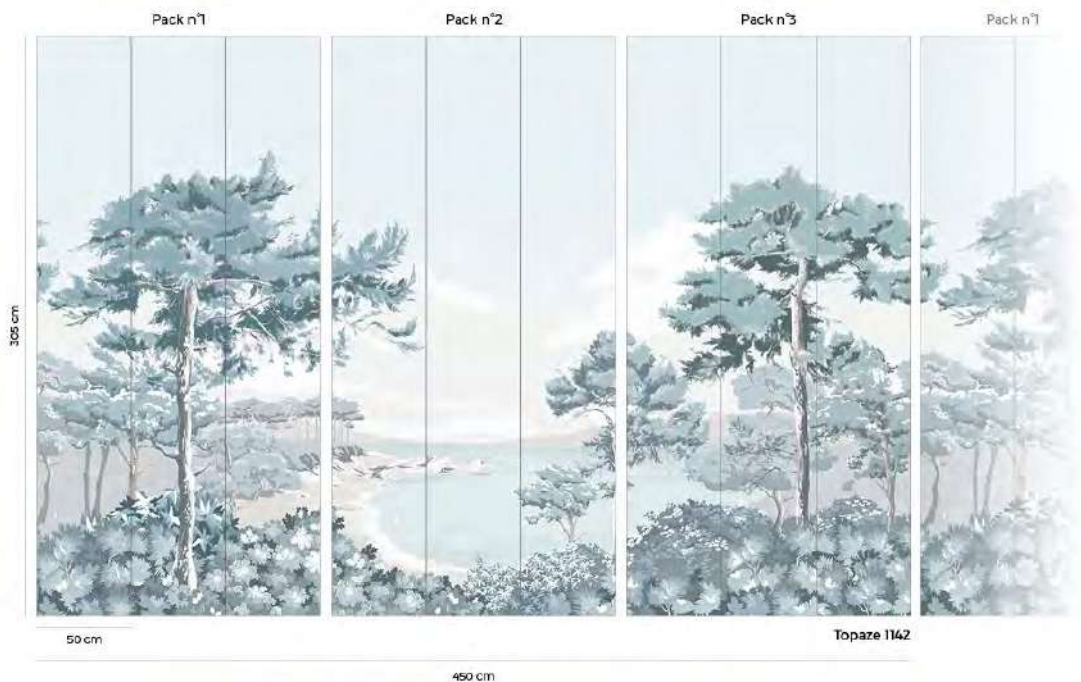

QUIBERON

PACKS ORIGINS

FORMAT & RACCORD

Décor composé de 3 packs : L 450 x H 305 cm

Chaque pack peut être vendu individuellement

Raccord : les packs n°1 et n°3 se raccordent à l'infini (attention à respecter des bords identiques).

SIZE & REPEAT

Complete wallpanel of 3 packs : W 450 x H 305 cm

Available for sale individually

Repeat: Packs n°1 and n°3 can be connected endlessly (be careful to respect identical baths).

CARACTÉRISTIQUES

Papier peint tissé lavable : WallDecor MAT 155g

Fabriqué en France

CARACTÉRISTIQUES

Matt washable non-woven wallpaper 155g

Made in France