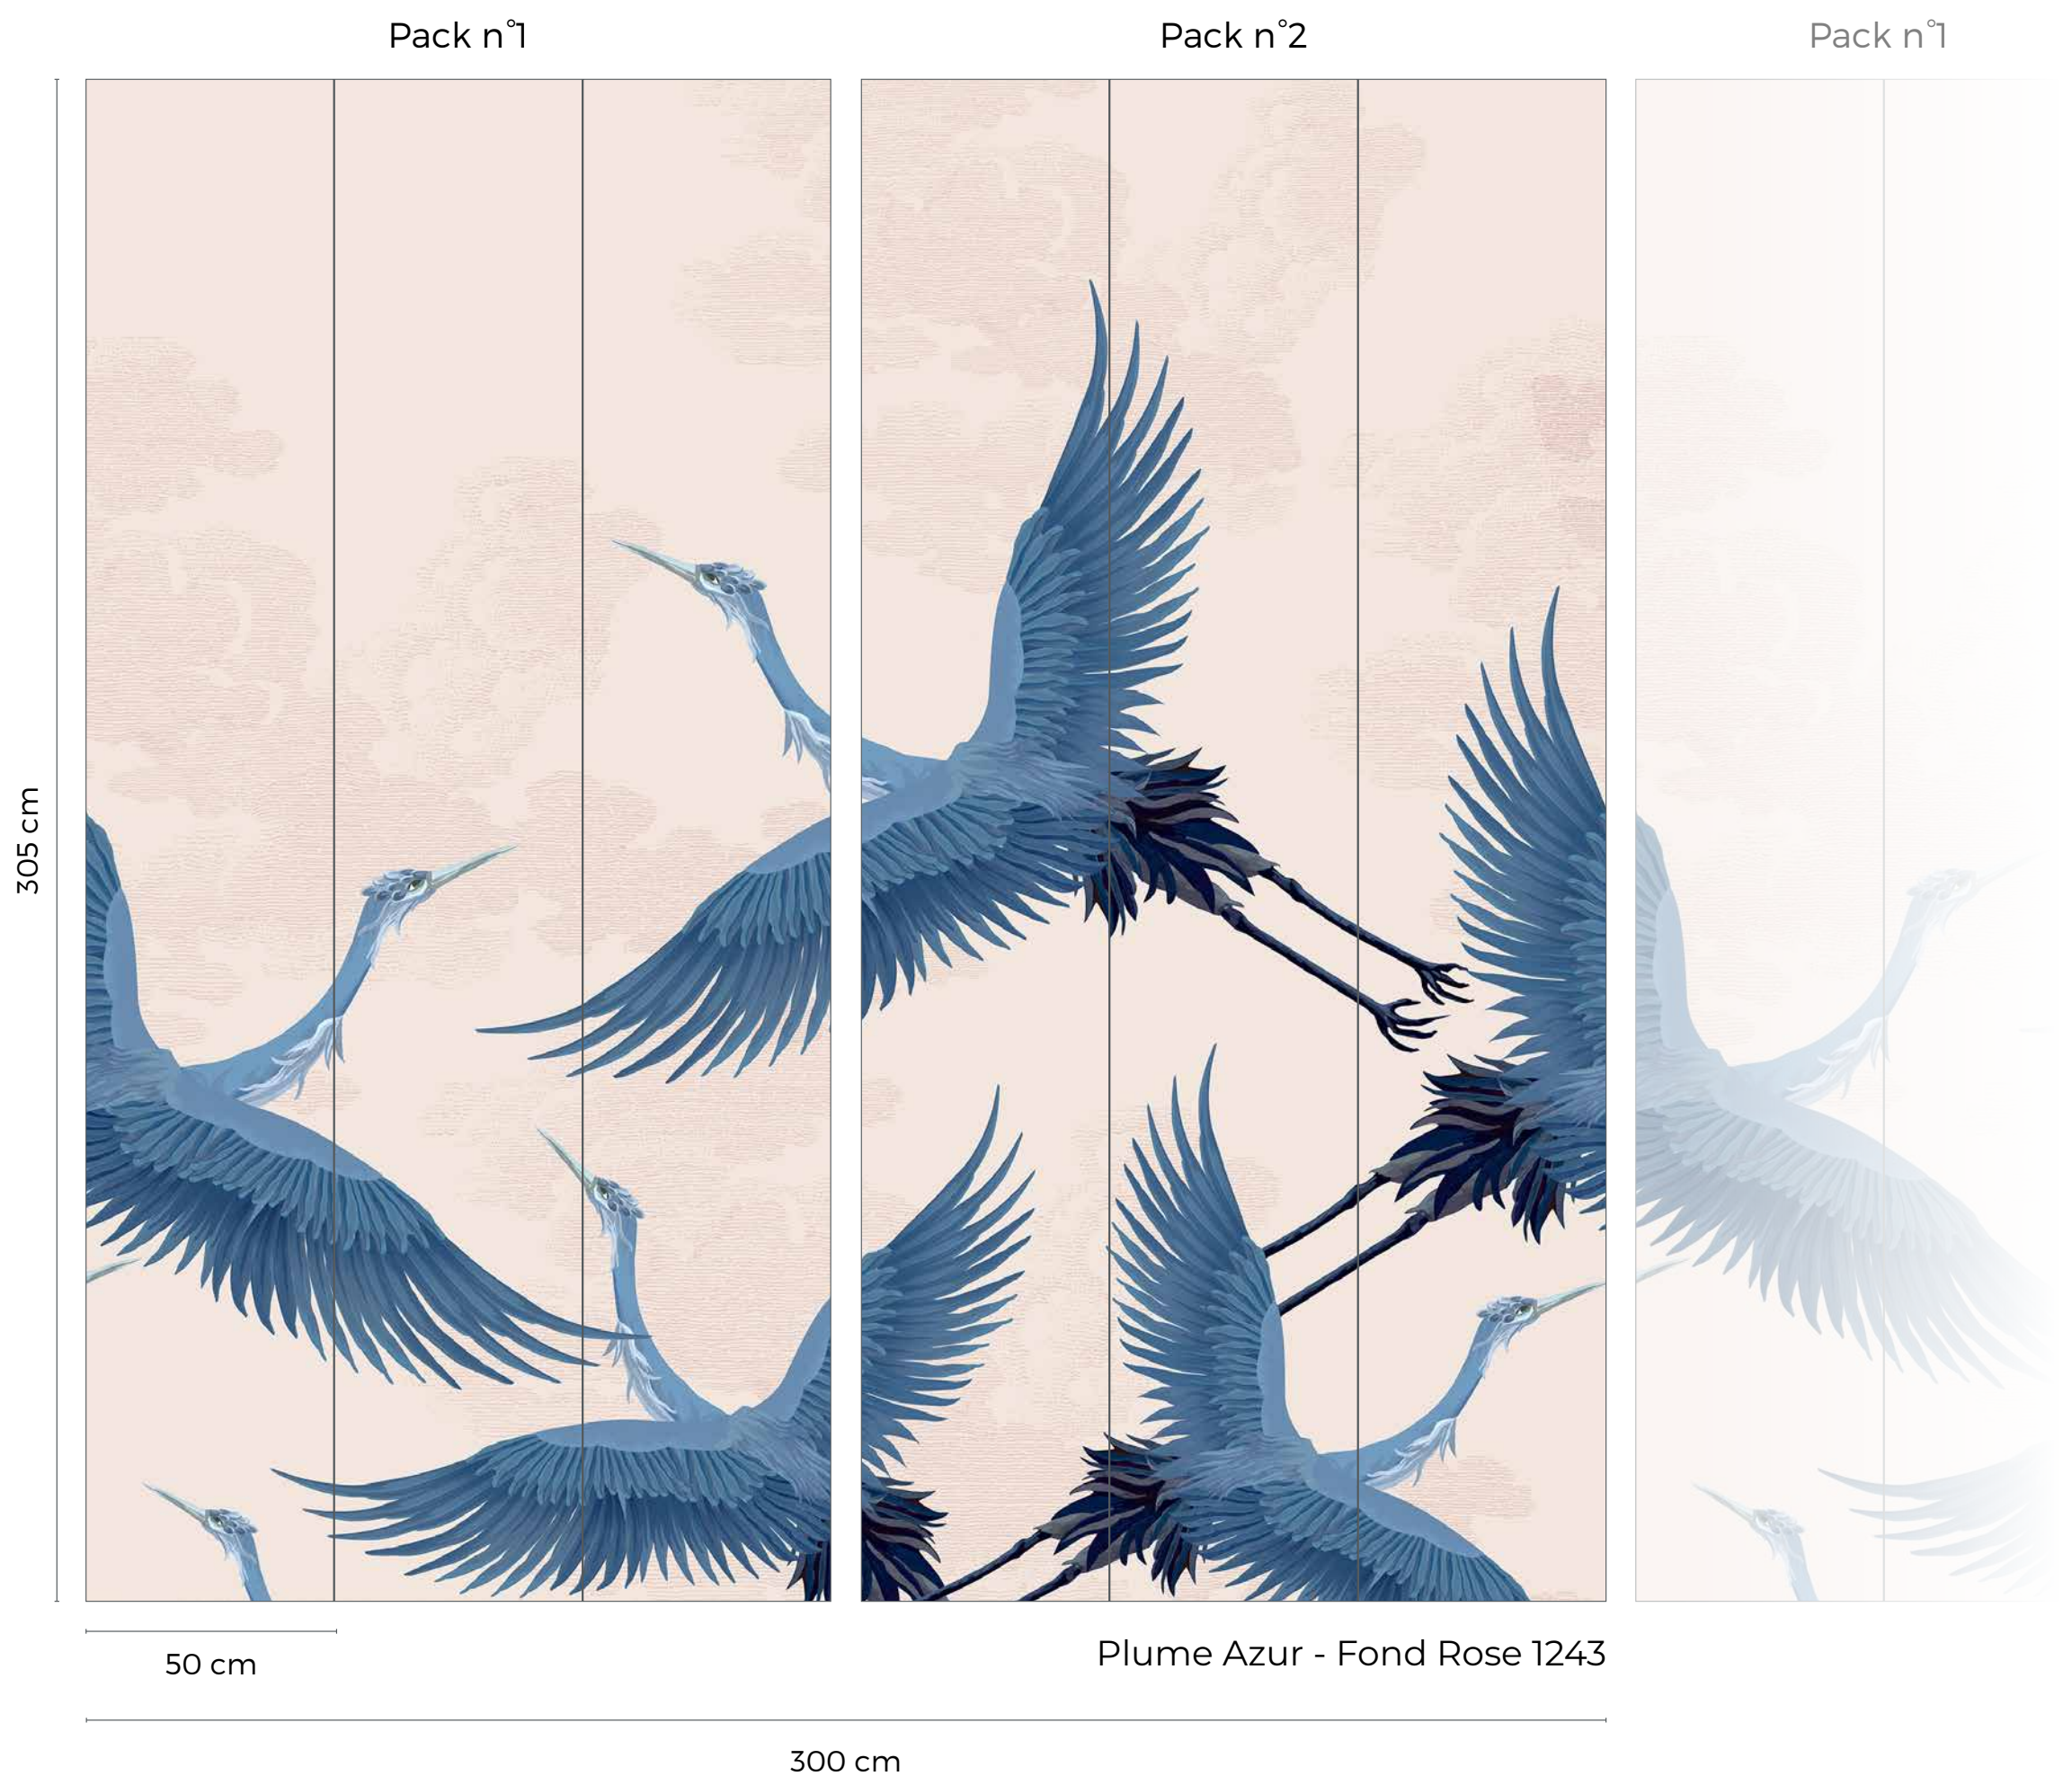

L'ENVOL DU HÉRON

FRESQUE PACK

FORMAT & RACCORD

Packs vendu individuellement, respectez les n° de bain.

Le design est conçu pour convenir à des murs entre H200 et H300 cm de hauteur suivant le modèle.

Raccord : les packs se raccordent à l'infini pour convenir à toutes longueurs de mur

CARACTÉRISTIQUES

- Papier peint intissé Mat lavable 155g
- Pose facile, encoller que le mur

SIZE & REPEAT

Sets sold individually, please respect bath numbers

The design is suitable for walls between 200 and 300 cm depending on the model.

Repeat : Sets can be infinitely connected to suit any wall length

CARACTÉRISTIQUES

- Matt washable non-woven wallpaper 155g
- Easy to install, glue only the wall

Fabriqué en France - Made In France

PAPERMINT