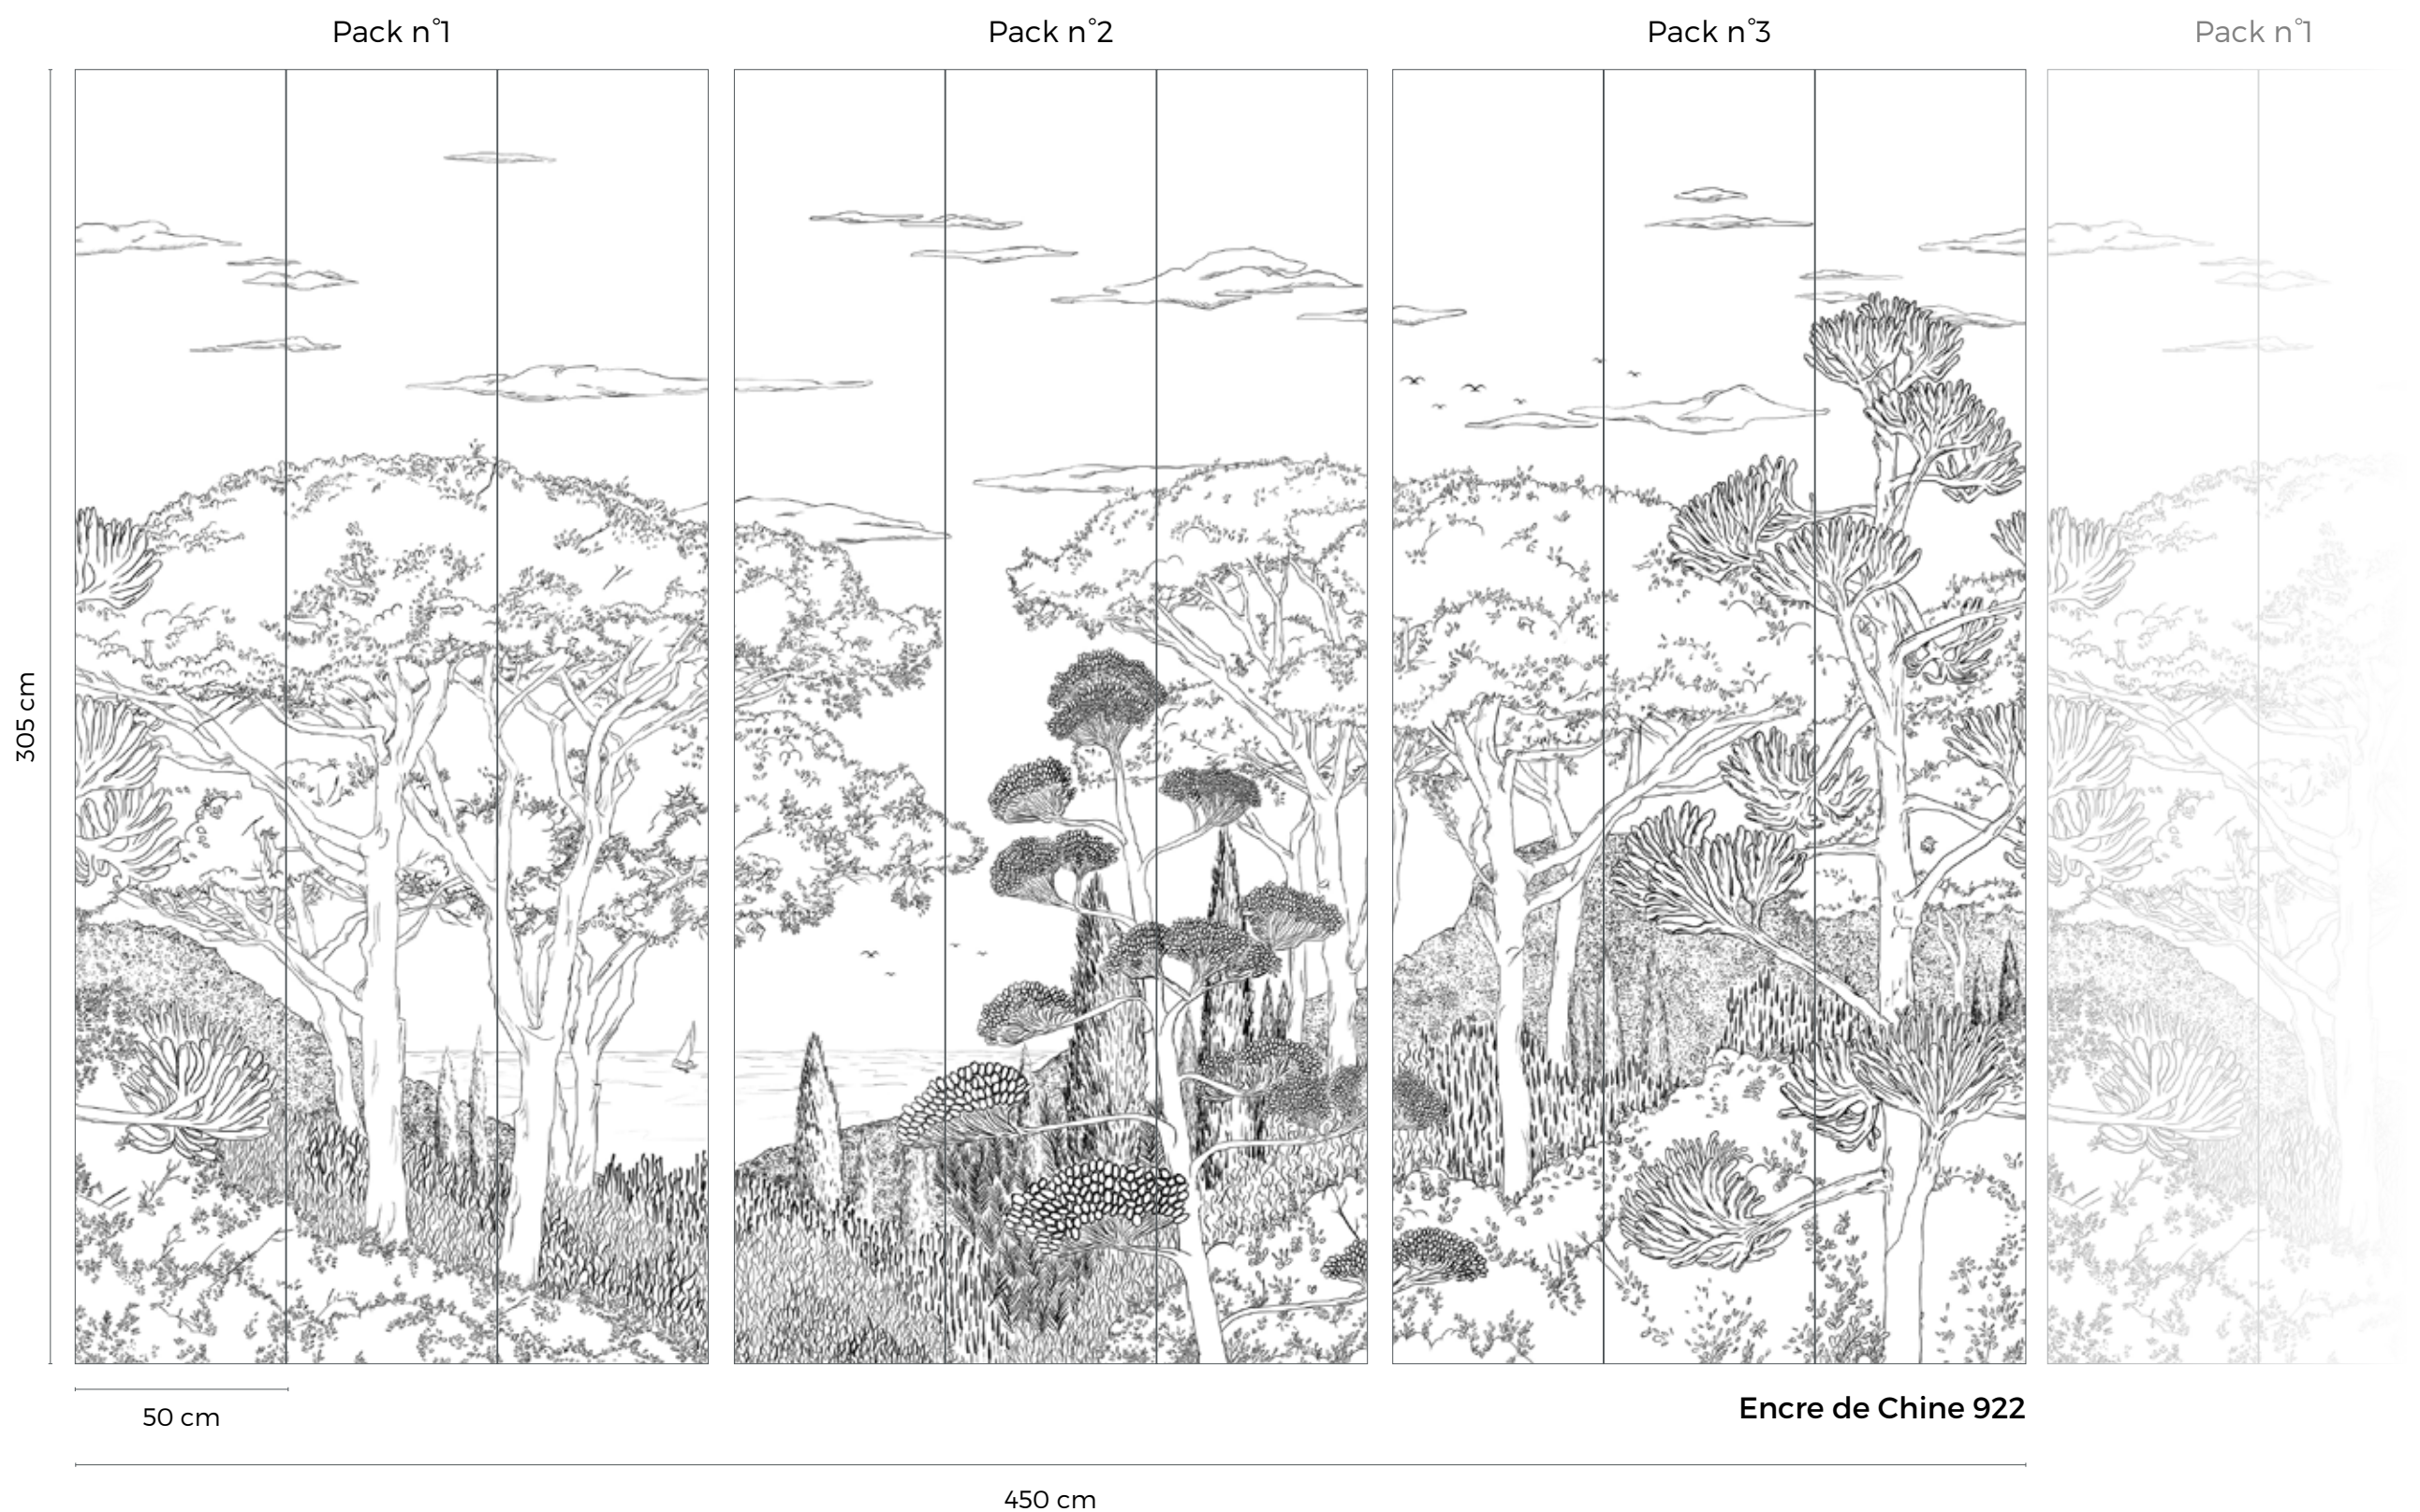

TOSCANE LINE

PACKS ORIGINS

FORMAT & RACCORD

Décor composé de 3 packs : L 450 x H 305 cm
Chaque pack peut être vendu individuellement

Raccord : les packs n°1 et n°3 se raccordent à l'infini (attention à respecter des bords identiques).

CARACTÉRISTIQUES

Papier peint intissé lavable : WallDecor MAT 155g
Fabriqué en France

SIZE & REPEAT

Complete wallpanel of 3 packs : W 450 x H 305 cm
Available for sale individually

Repeat: Packs n°1 and n°3 can be connected endlessly (be careful to respect identical bords).

CARACTÉRISTIQUES

Matt washable non-woven wallpaper 155g
Made in France