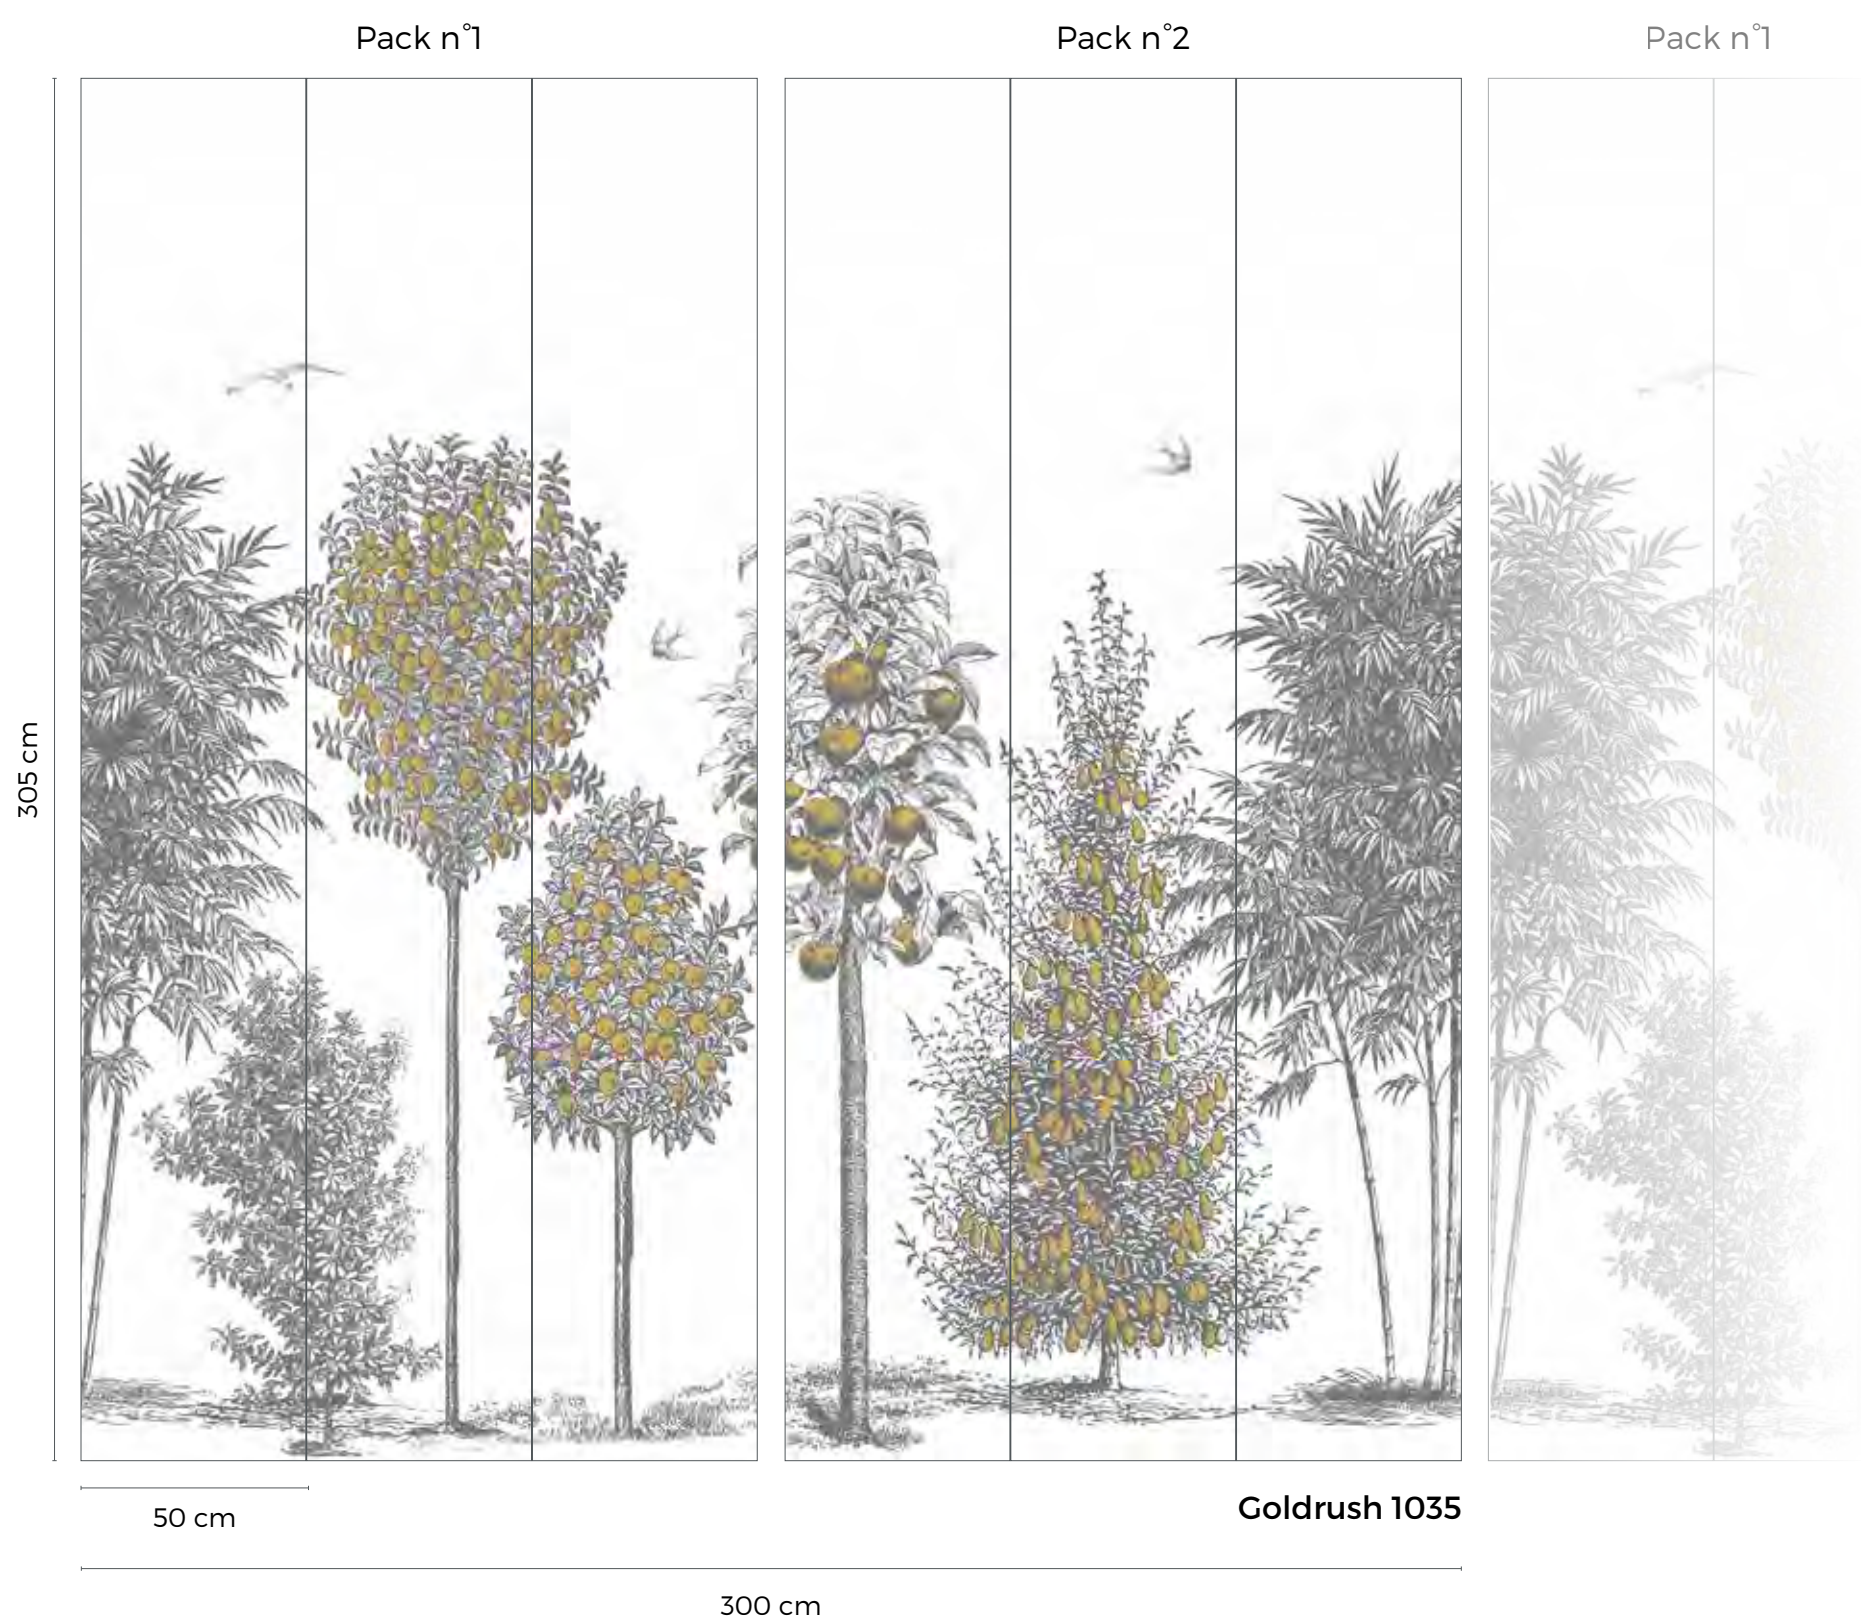

FRUITIERS

PACKS ORIGINS

FORMAT & RACCORD

Décor raccordable de 2 packs : L 300 x H 305 cm

Chaque pack peut être vendu individuellement

Raccord : les packs n°1 et n°2 se raccordent à l'infini
(attention à respecter des bords identiques).

SIZE & REPEAT

Connecting wallpanel of 2 packs : W 300 x H 305 cm

Available for sale individually

Repeat: Packs n°1 and n°2 can be connected endlessly
(be careful to respect identical bords).

CARACTÉRISTIQUES

Papier peint intissé lavable : WallDecor MAT 155g

Fabriqué en France

CARACTÉRISTIQUES

Matt washable non-woven wallpaper 155g

Made in France