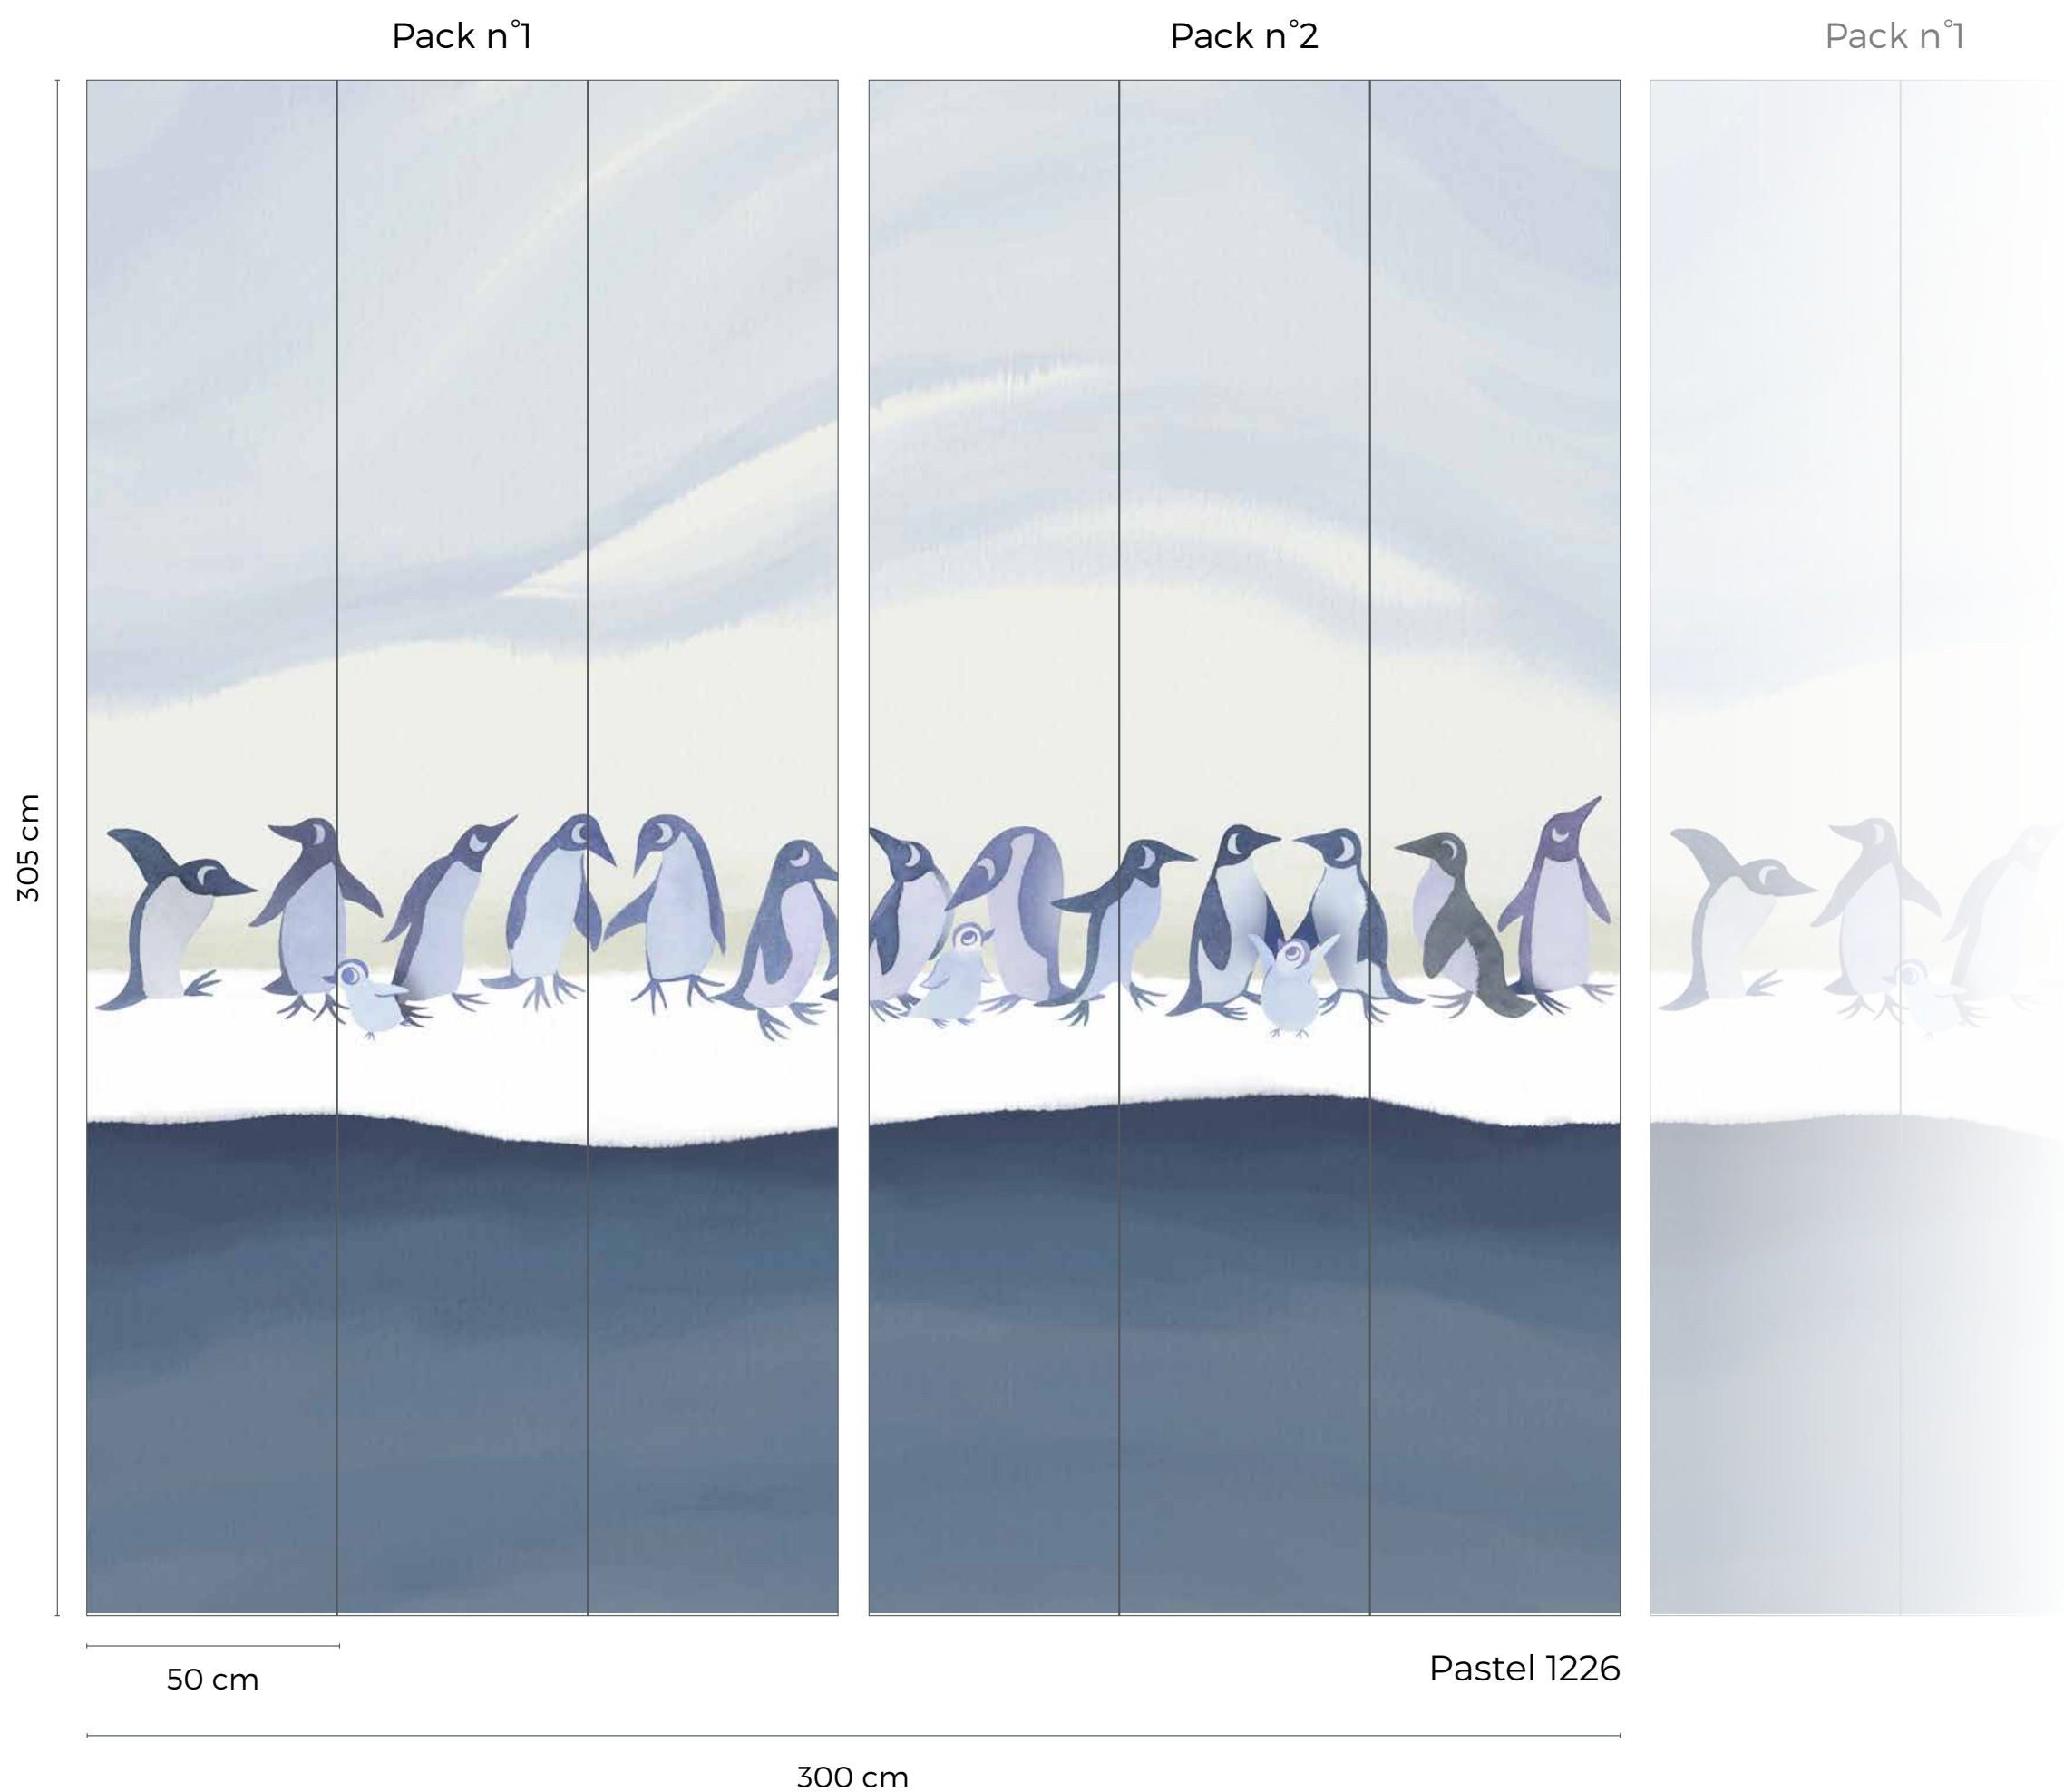

LA BANQUISE

FRESQUE PACK

FORMAT & RACCORD

Packs vendu individuellement, respectez les n° de bain.

Le design est conçu pour convenir à des murs entre H200 et H300 cm de hauteur suivant le modèle.

Raccord : les packs se raccordent à l'infini pour convenir à toutes longueurs de mur

CARACTÉRISTIQUES

- Papier peint intissé Mat lavable 155g
- Pose facile, encoller que le mur

SIZE & REPEAT

Sets sold individually, please respect bath numbers

The design is suitable for walls between 200 and 300 cm depending on the model.

Repeat : Sets can be infinitely connected to suit any wall length

CARACTÉRISTIQUES

- Matt washable non-woven wallpaper 155g
- Easy to install, glue only the wall

Fabriqué en France - Made In France

PAPERMINT