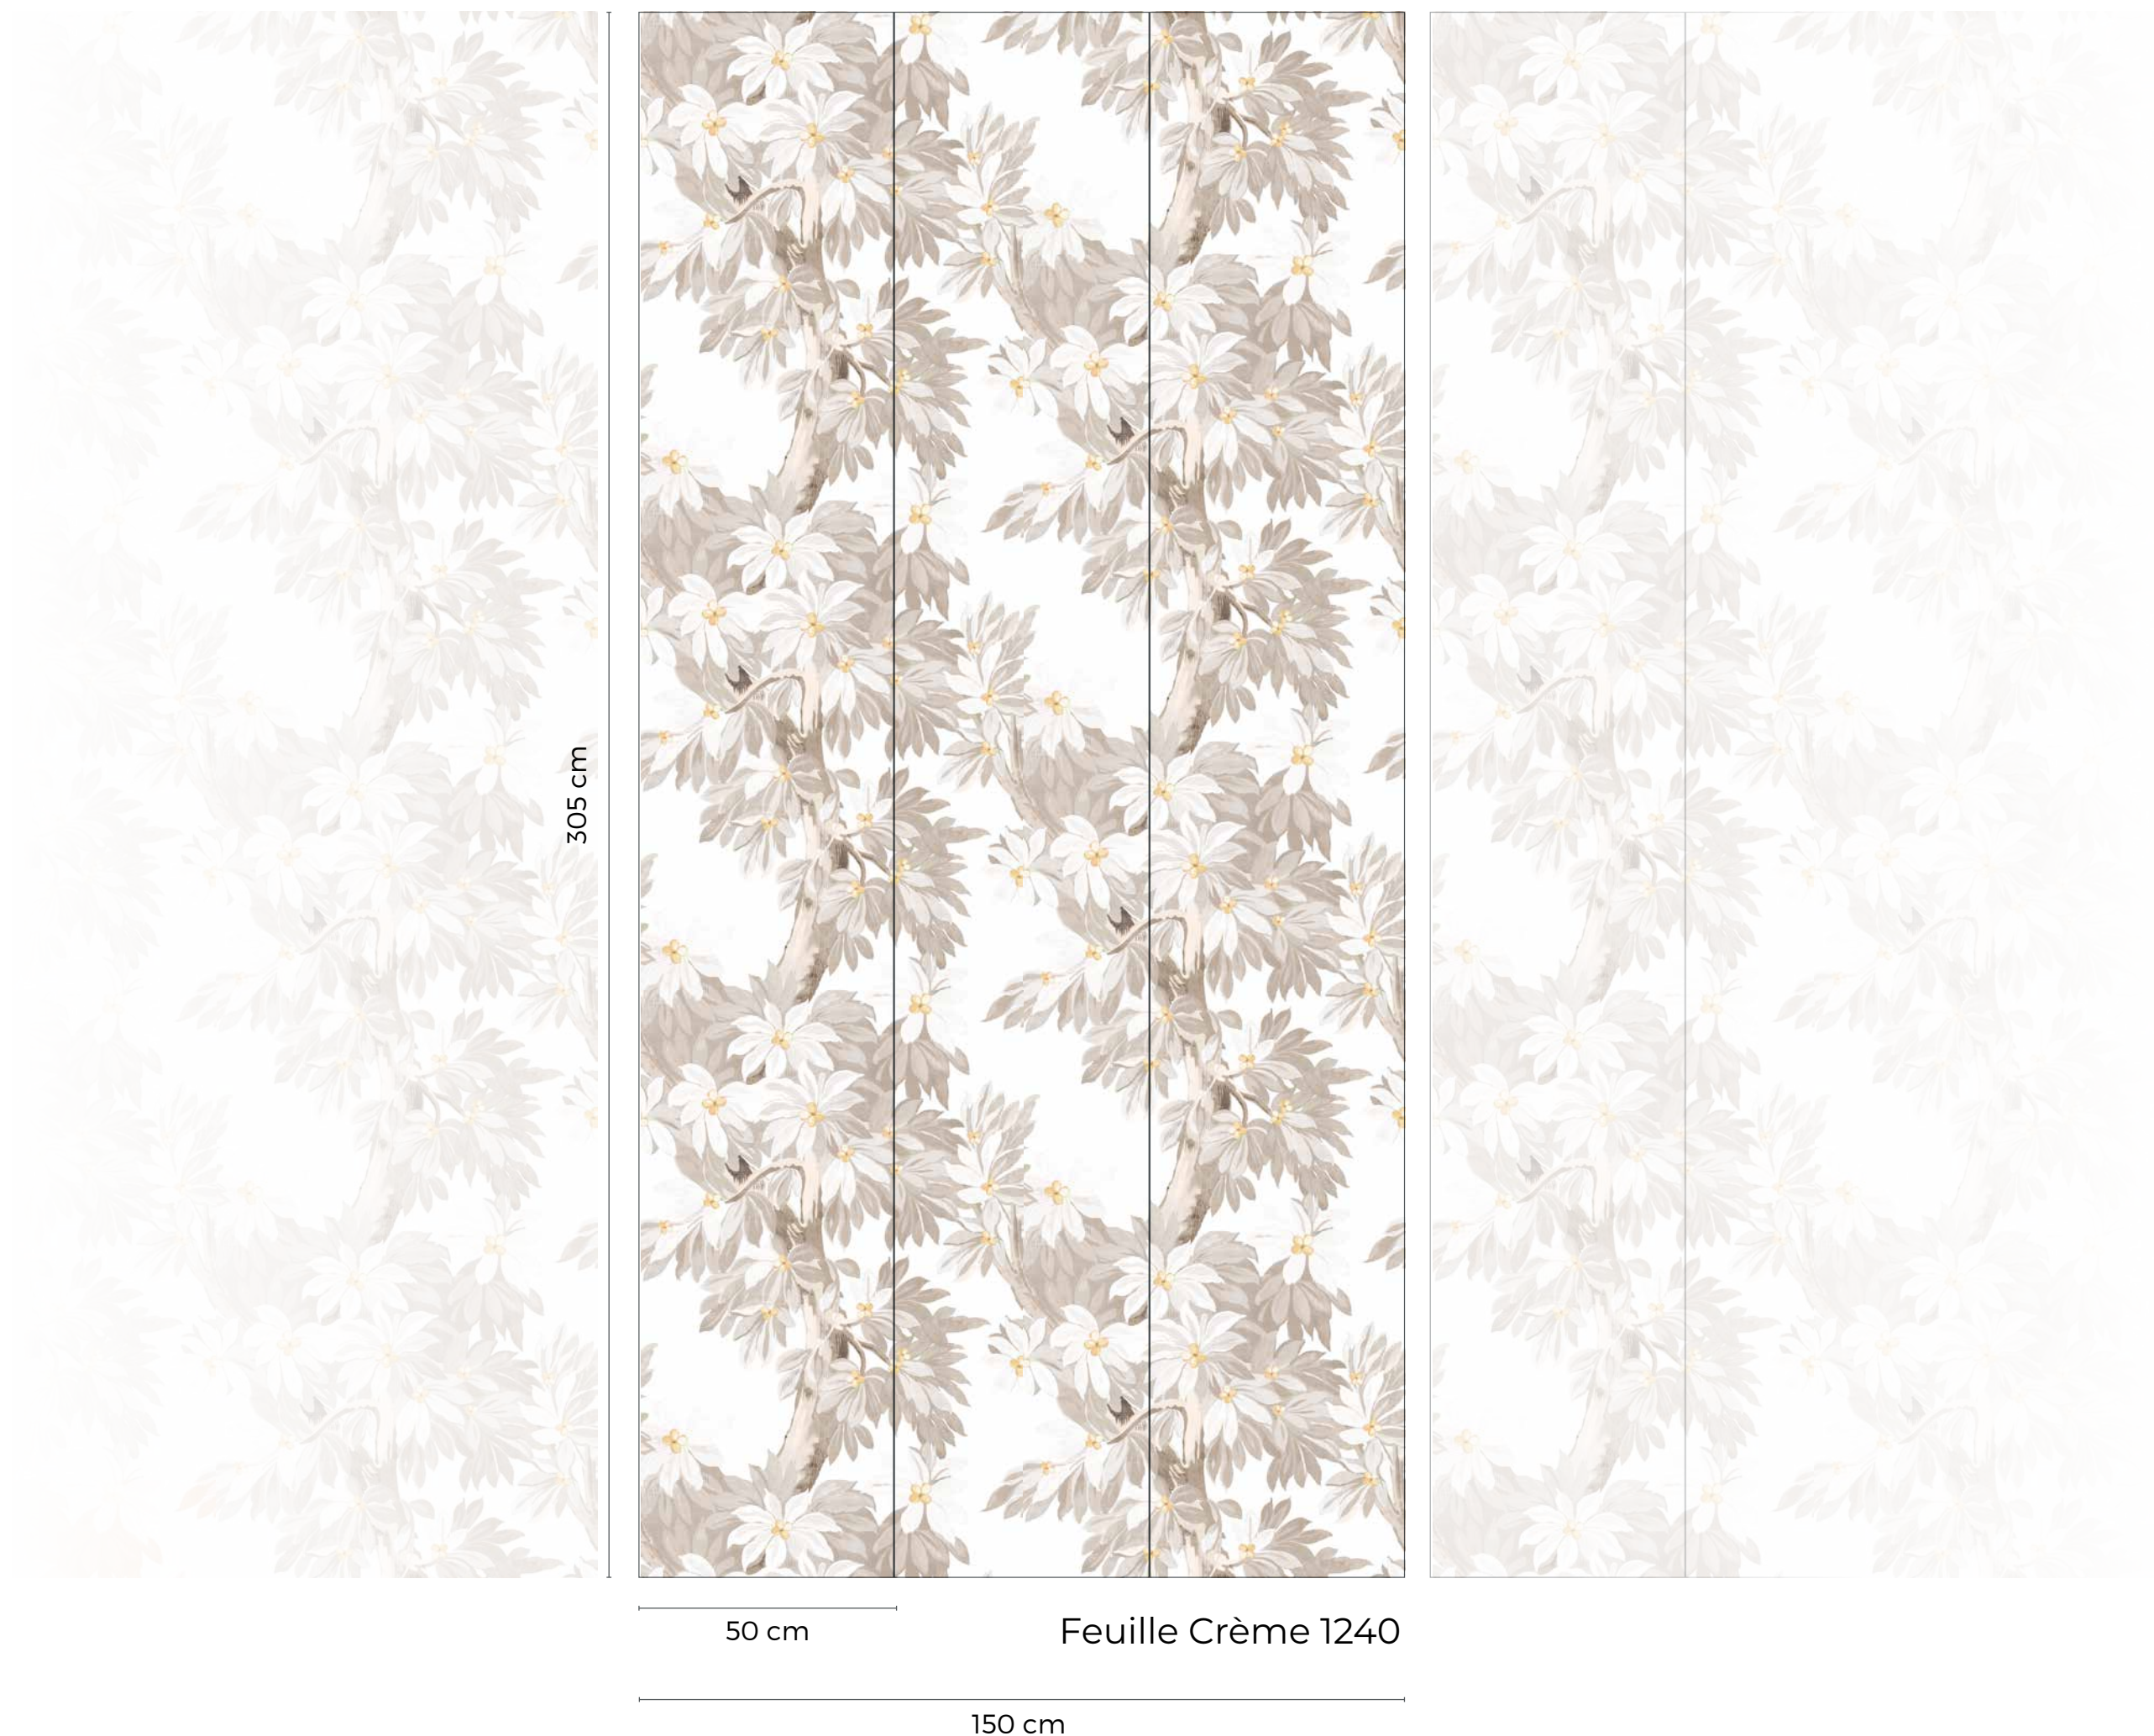

OMBRAGE

FRESQUE PACK

Pack n°1

Pack n°1

FORMAT & RACCORD

Packs vendu individuellement, respectez les n° de bain.

Le design est conçu pour convenir à des murs entre H200 et H300 cm de hauteur suivant le modèle.

Raccord : les packs se raccordent à l'infini pour convenir à toutes longueurs de mur

CARACTÉRISTIQUES

- Papier peint intissé Mat lavable 155g
- Pose facile, encoller que le mur

SIZE & REPEAT

Sets sold individually, please respect bath numbers

The design is suitable for walls between 200 and 300 cm depending on the model.

Repeat : Sets can be infinitely connected to suit any wall length

CARACTÉRISTIQUES

- Matt washable non-woven wallpaper 155g
- Easy to install, glue only the wall

Fabriqué en France - Made In France

PAPERMINT