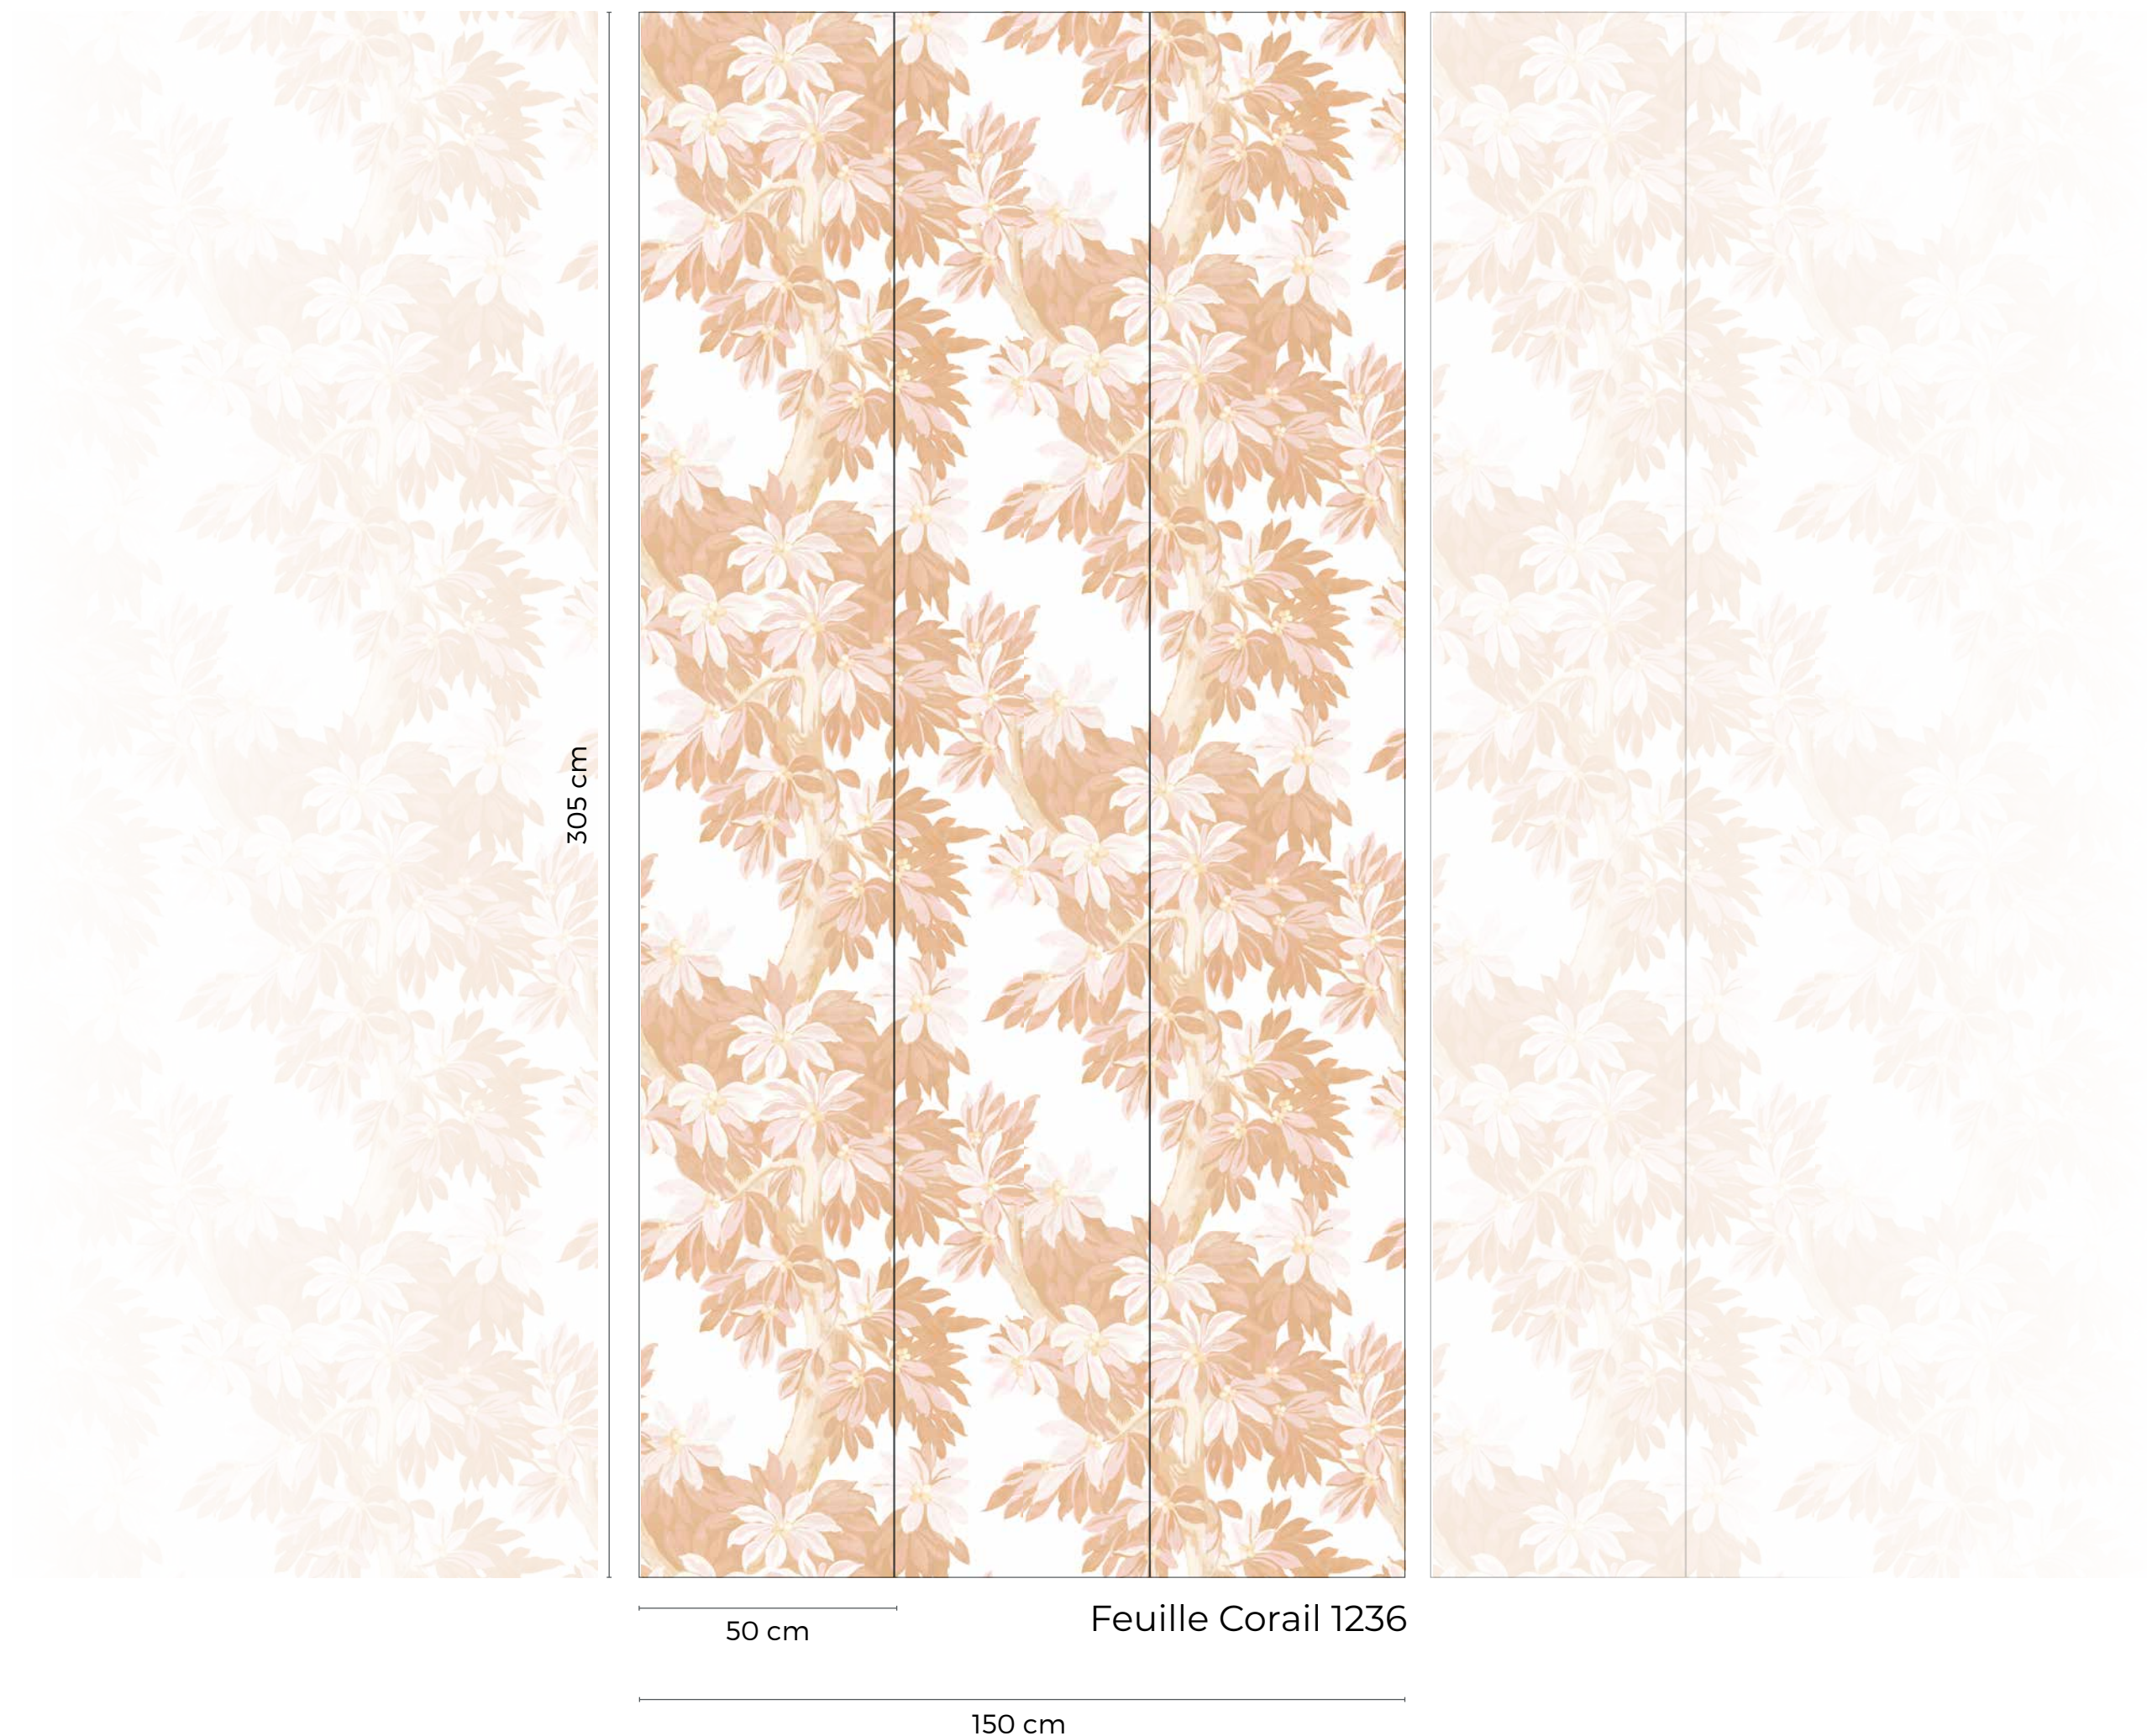

OMBRAGE

FRESQUE PACK

Pack n°1

Pack n°1

FORMAT & RACCORD

Packs vendu individuellement, respectez les n° de bain.

Le design est conçu pour convenir à des murs entre H200 et H300 cm de hauteur suivant le modèle.

Raccord : les packs se raccordent à l'infini pour convenir à toutes longueurs de mur

CARACTÉRISTIQUES

- Papier peint intissé Mat lavable 155g
- Pose facile, encoller que le mur

SIZE & REPEAT

Sets sold individually, please respect bath numbers

The design is suitable for walls between 200 and 300 cm depending on the model.

Repeat : Sets can be infinitely connected to suit any wall length

CARACTÉRISTIQUES

- Matt washable non-woven wallpaper 155g
- Easy to install, glue only the wall

Fabriqué en France - Made In France

PAPERMINT