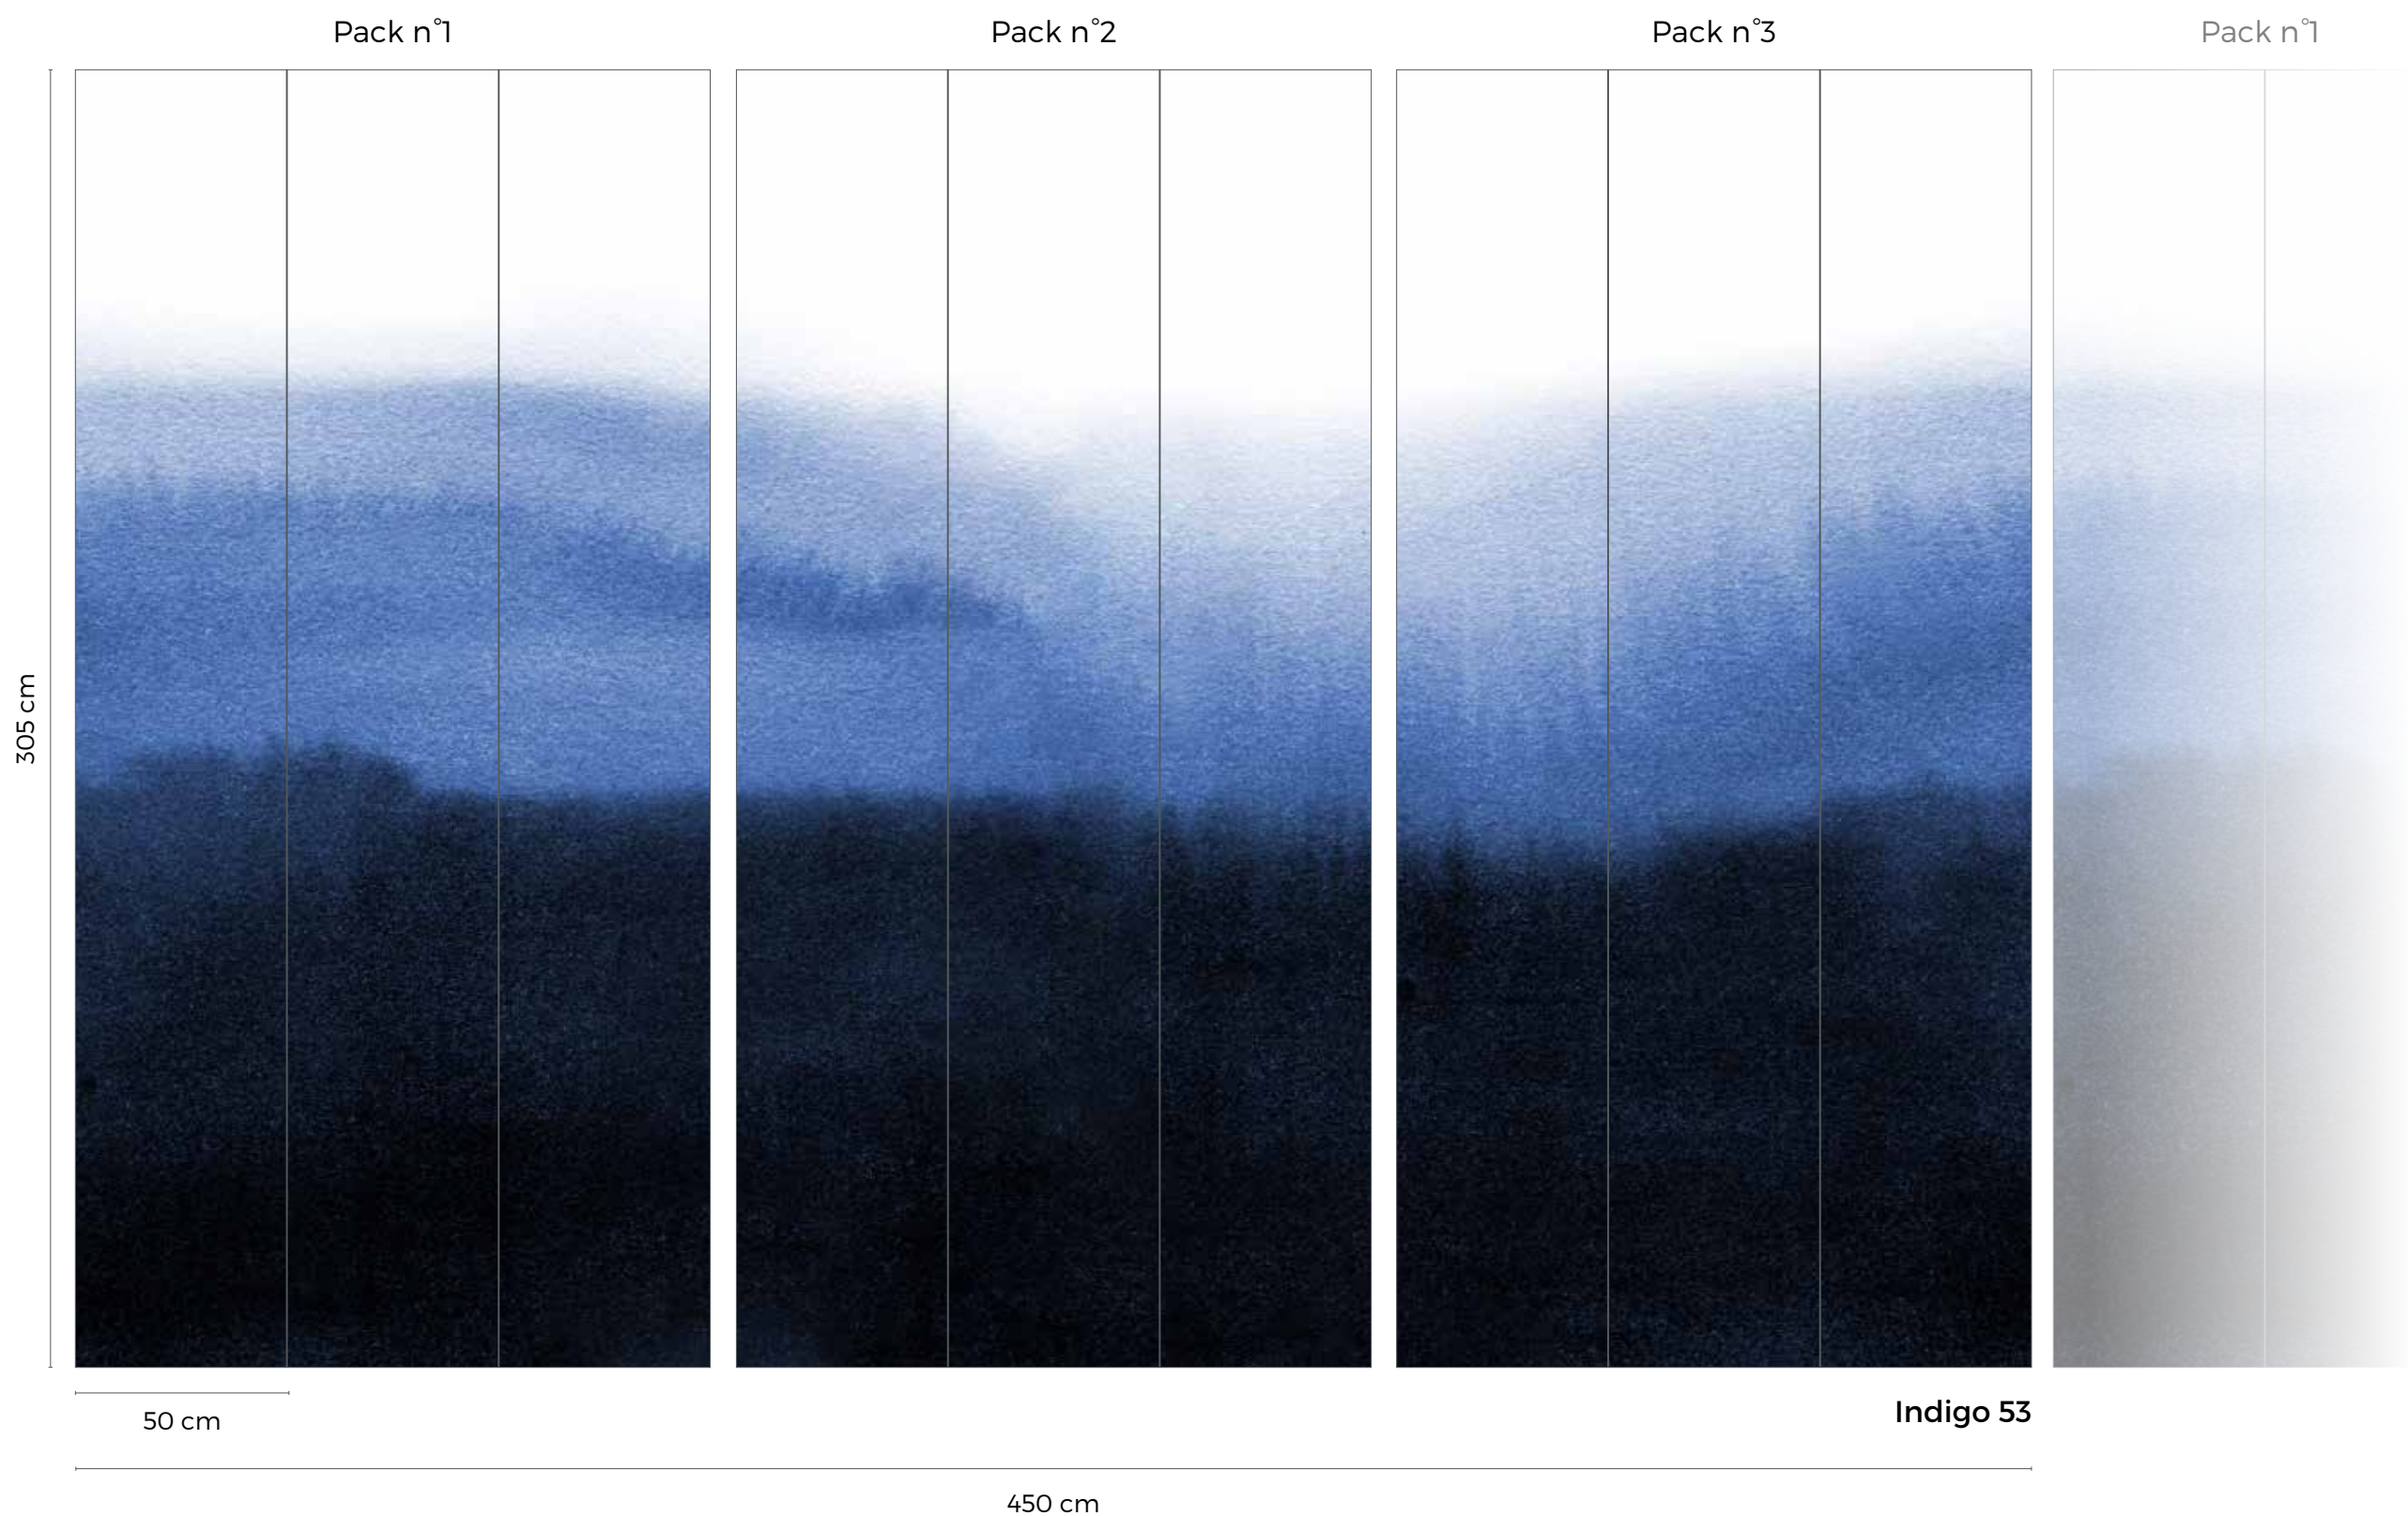

SFUMATO NOCTURNE

PACKS ORIGINS

FORMAT & RACCORD

Décor composé de 3 packs : L 450 x H 305 cm
Chaque pack peut être vendu individuellement

Raccord : les packs n°1 et n°3 se raccordent à l'infini (attention à respecter des bords identiques).

CARACTÉRISTIQUES

Papier peint intissé lavable : WallDecor MAT 155g
Fabriqué en France

SIZE & REPEAT

Complete wallpanel of 3 packs : W 450 x H 305 cm
Available for sale individually

Repeat: Packs n°1 and n°3 can be connected endlessly (be careful to respect identical bords).

CARACTÉRISTIQUES

Matt washable non-woven wallpaper 155g
Made in France