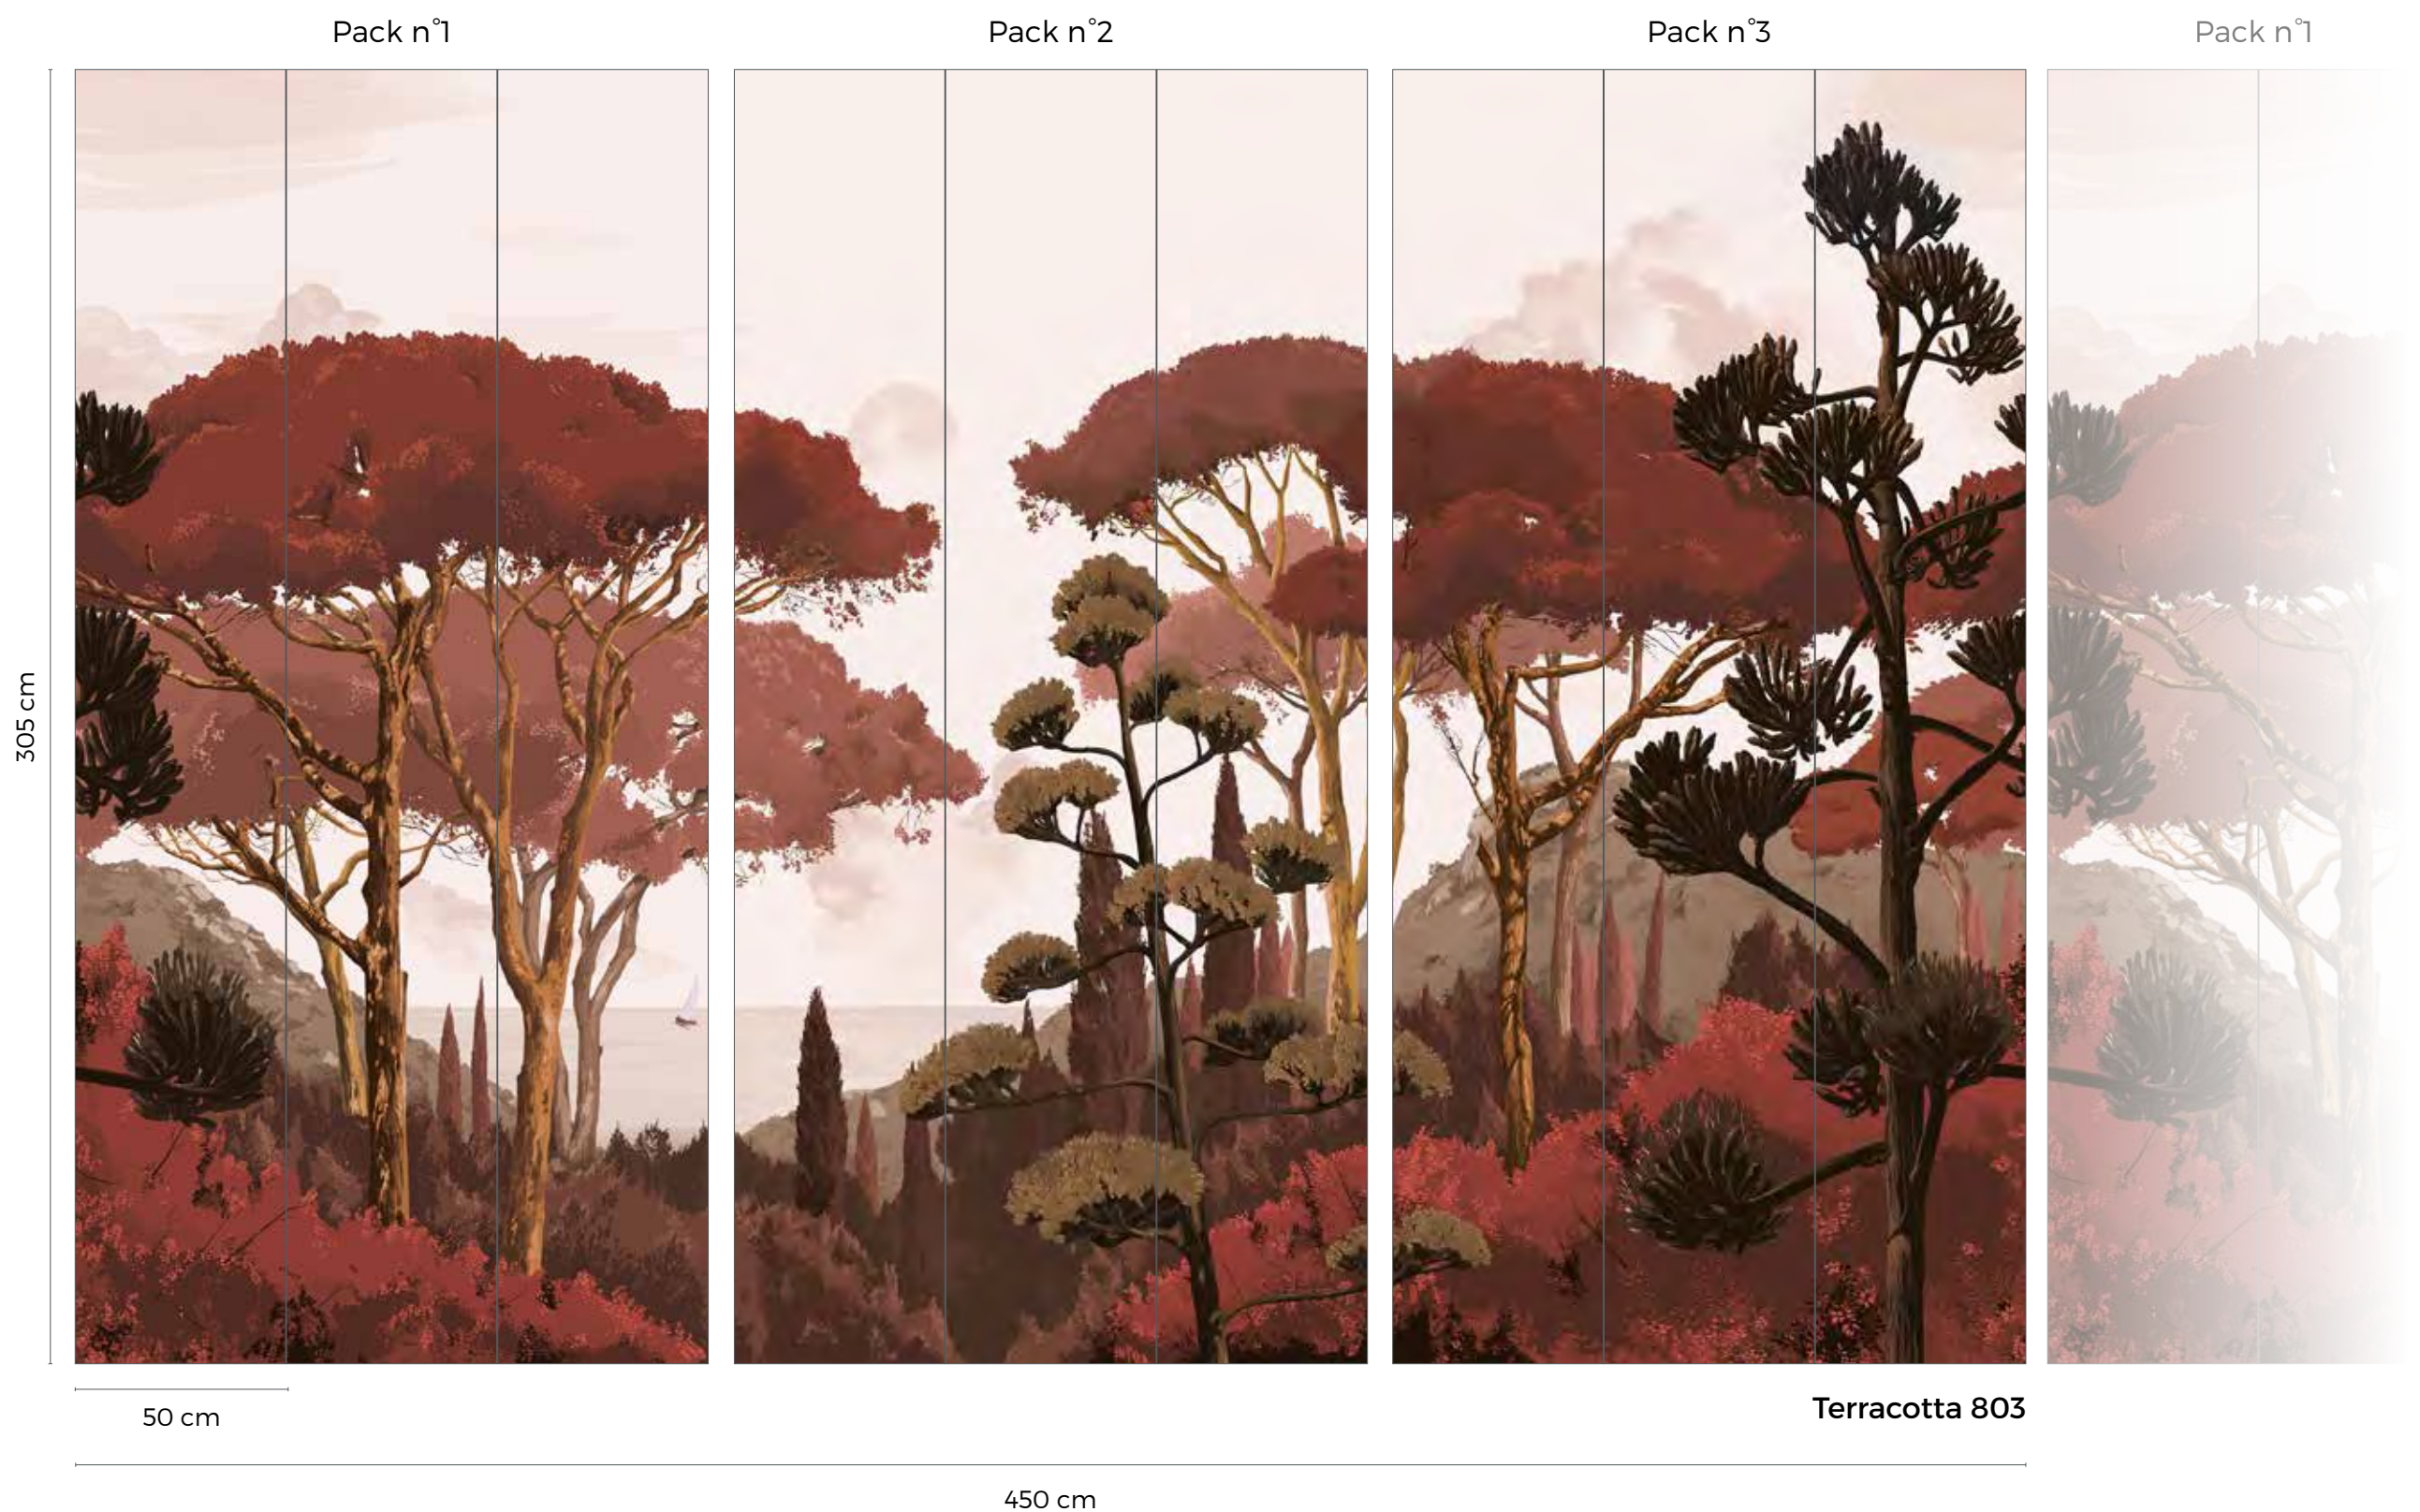

TOSCANE

PACKS ORIGINS

FORMAT & RACCORD

Décor composé de 3 packs : L 450 x H 305 cm
Chaque pack peut être vendu individuellement

Raccord : les packs n°1 et n°3 se raccordent à l'infini (attention à respecter des bords identiques).

CARACTÉRISTIQUES

Papier peint intissé lavable : WallDecor MAT 155g
Fabriqué en France

SIZE & REPEAT

Complete wallpanel of 3 packs : W 450 x H 305 cm
Available for sale individually

Repeat: Packs n°1 and n°3 can be connected endlessly (be careful to respect identical bords).

CARACTÉRISTIQUES

Matt washable non-woven wallpaper 155g
Made in France