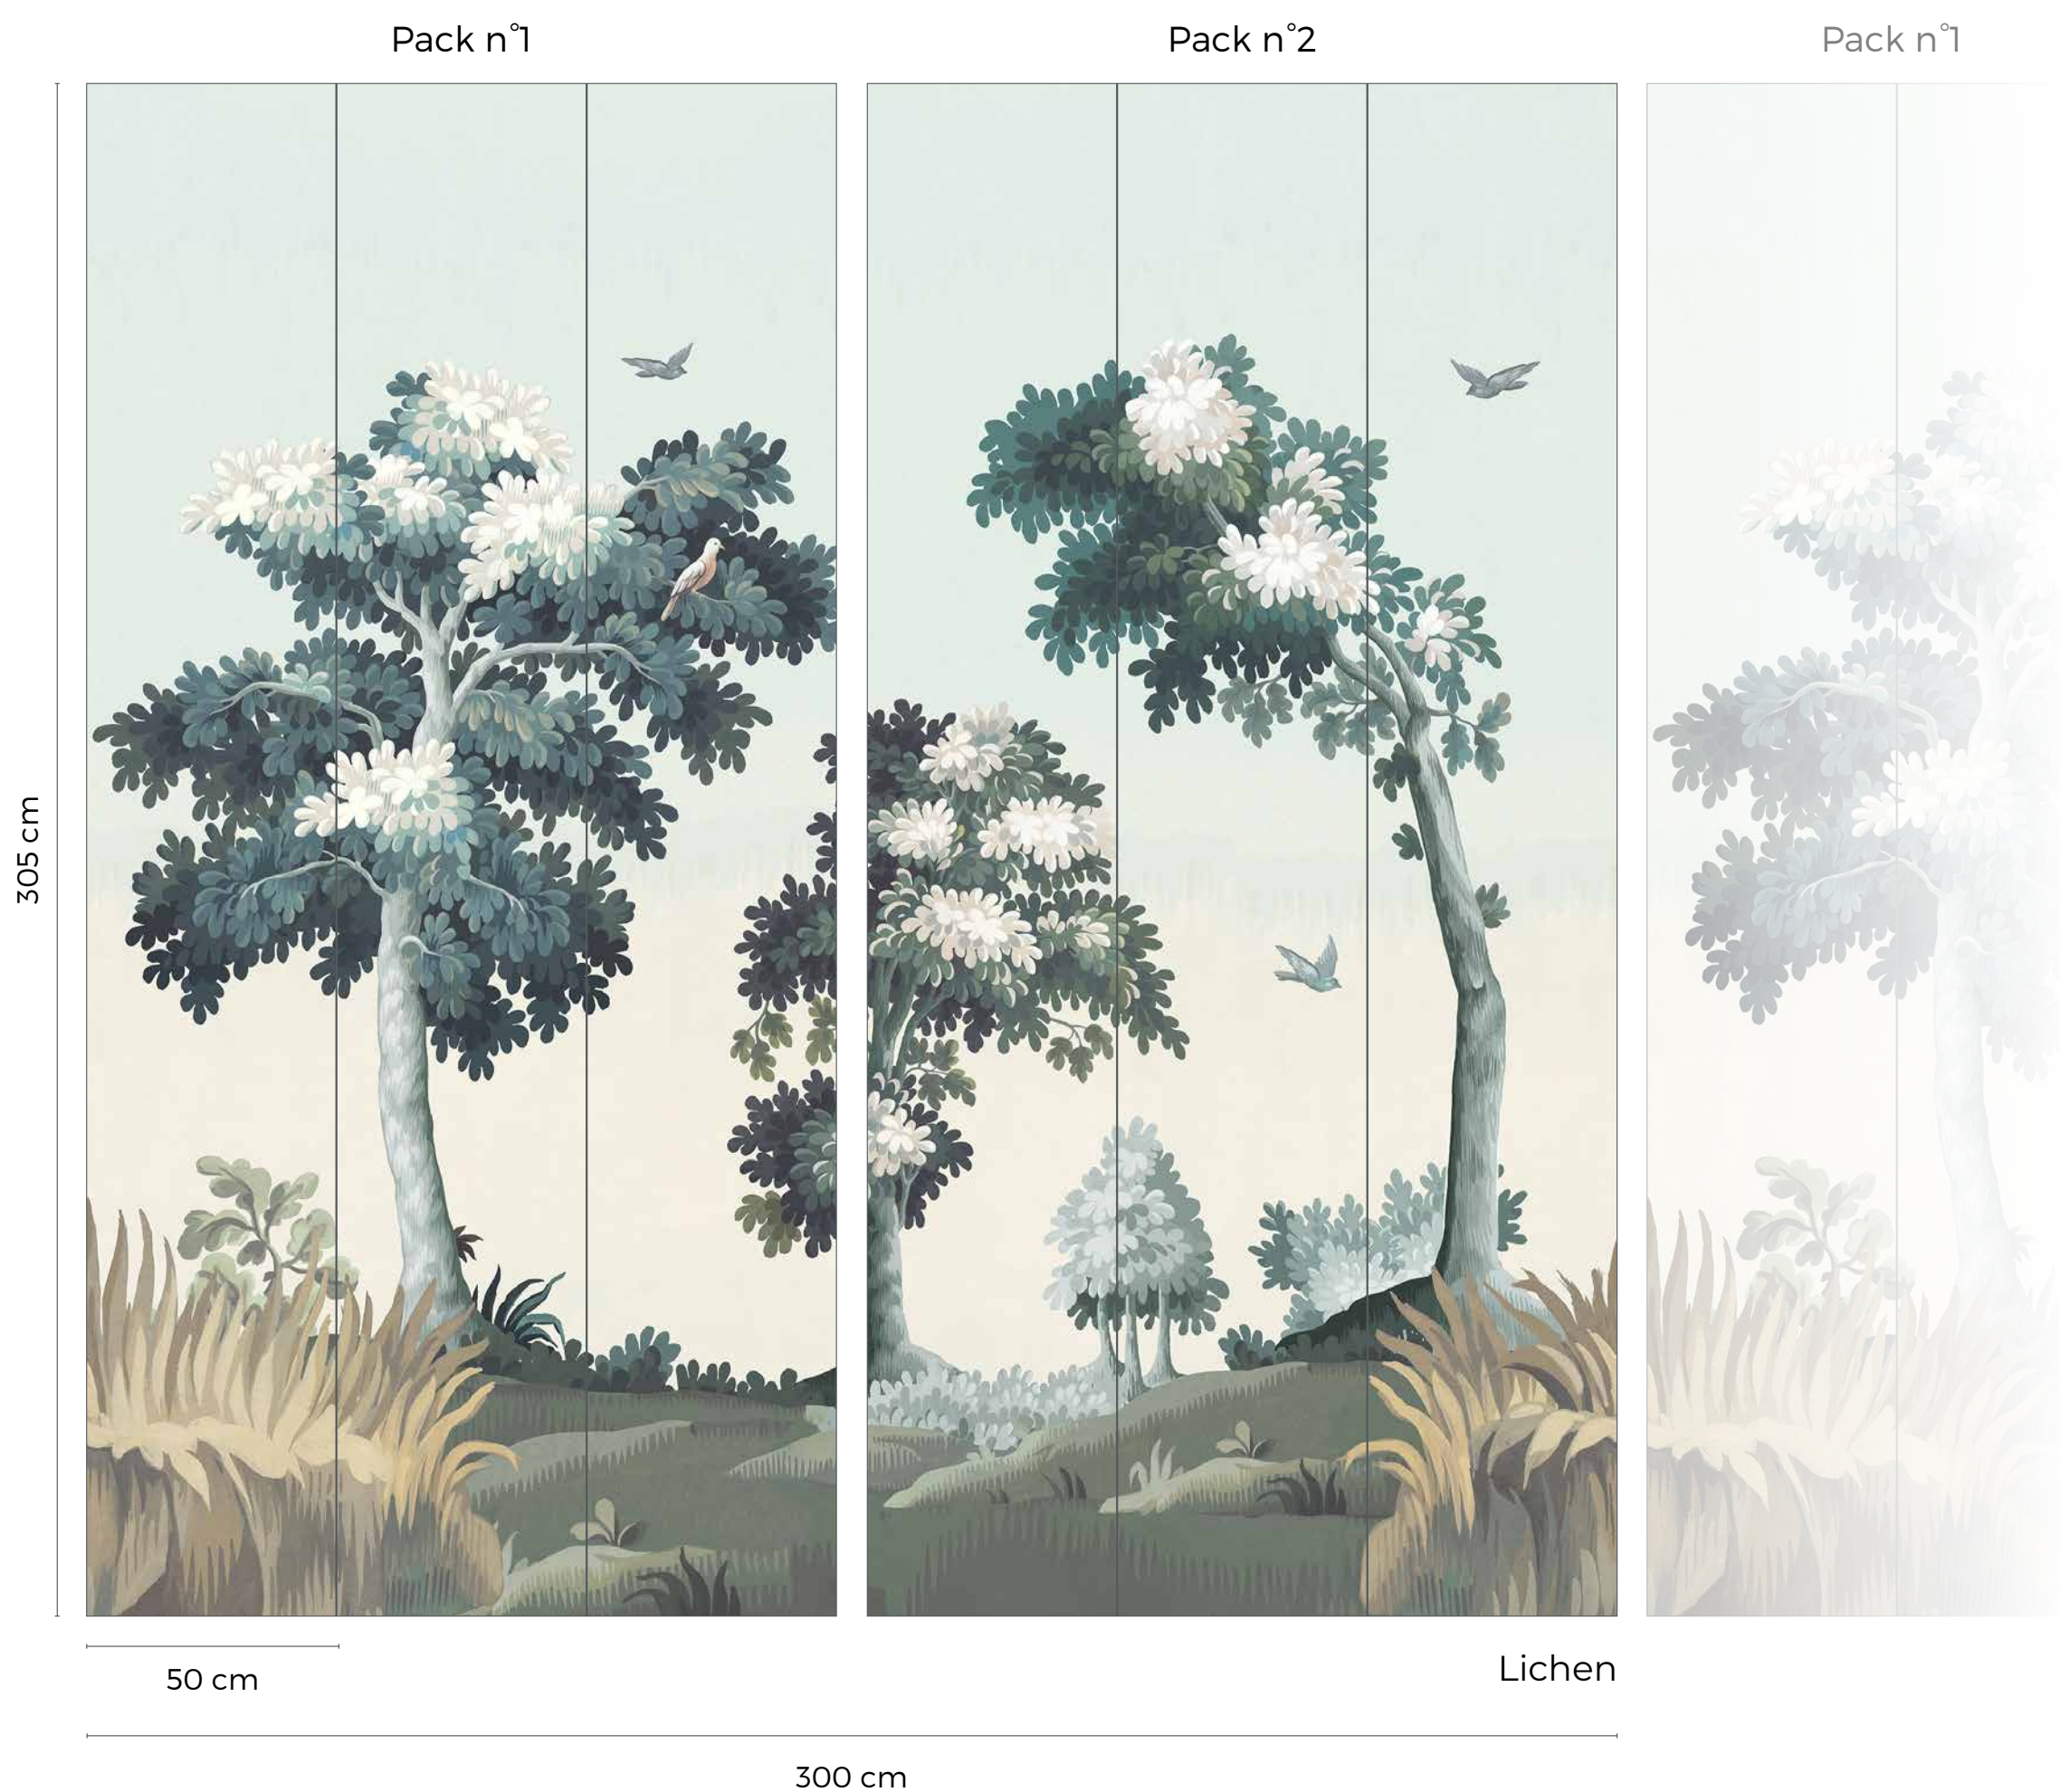

SOUS-BOIS

FRESQUE PACK

FORMAT & RACCORD

Packs vendu individuellement, respectez les n° de bain.

Le design est conçu pour convenir à des murs entre H200 et H300 cm de hauteur suivant le modèle.

Raccord : les packs se raccordent à l'infini pour convenir à toutes longueurs de mur

CARACTÉRISTIQUES

- Papier peint intissé Mat lavable 155g
- Pose facile, encoller que le mur

SIZE & REPEAT

Sets sold individually, please respect bath numbers

The design is suitable for walls between 200 and 300 cm depending on the model.

Repeat : Sets can be infinitely connected to suit any wall length

CARACTÉRISTIQUES

- Matt washable non-woven wallpaper 155g
- Easy to install, glue only the wall

Fabriqué en France - Made In France

PAPERMINT