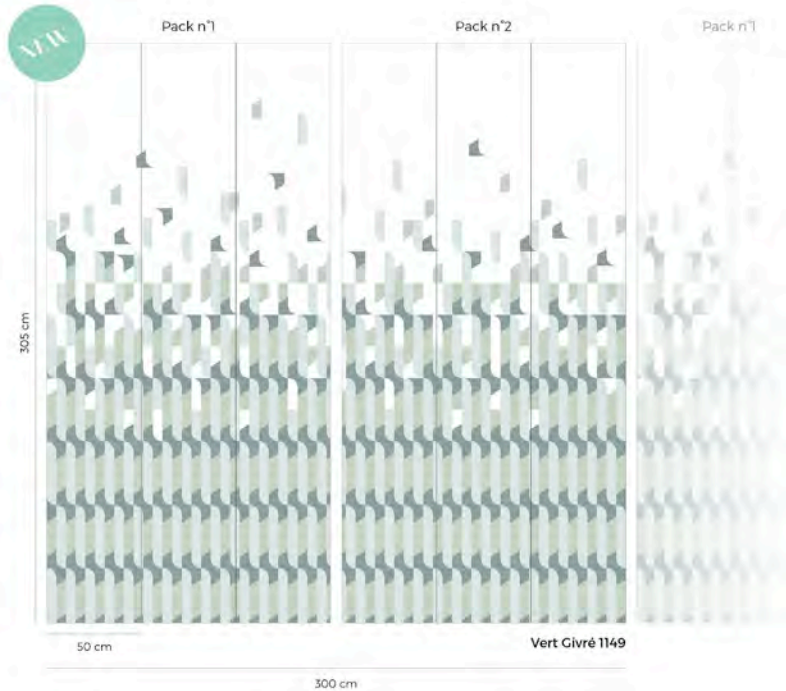

ALMA

PACKS ORIGINS

FORMAT & RACCORD

Décor raccordable de 2 packs : L 300 x H 305 cm

Chaque pack peut être vendu individuellement

Raccord : les packs n°1 et n°2 se raccordent à l'infini (attention à respecter des bords identiques).

CARACTÉRISTIQUES

Papier peint intissé lavable : WallDecor MAT 155g

Fabriqué en France

SIZE & REPEAT

Connecting wallpanel of 2 packs : W 300 x H 305 cm

Available for sale individually

Repeat: Packs n°1 and n°2 can be connected endlessly (be careful to respect identical baths).

CARACTÉRISTIQUES

Matt washable non-woven wallpaper 155g

Made in France