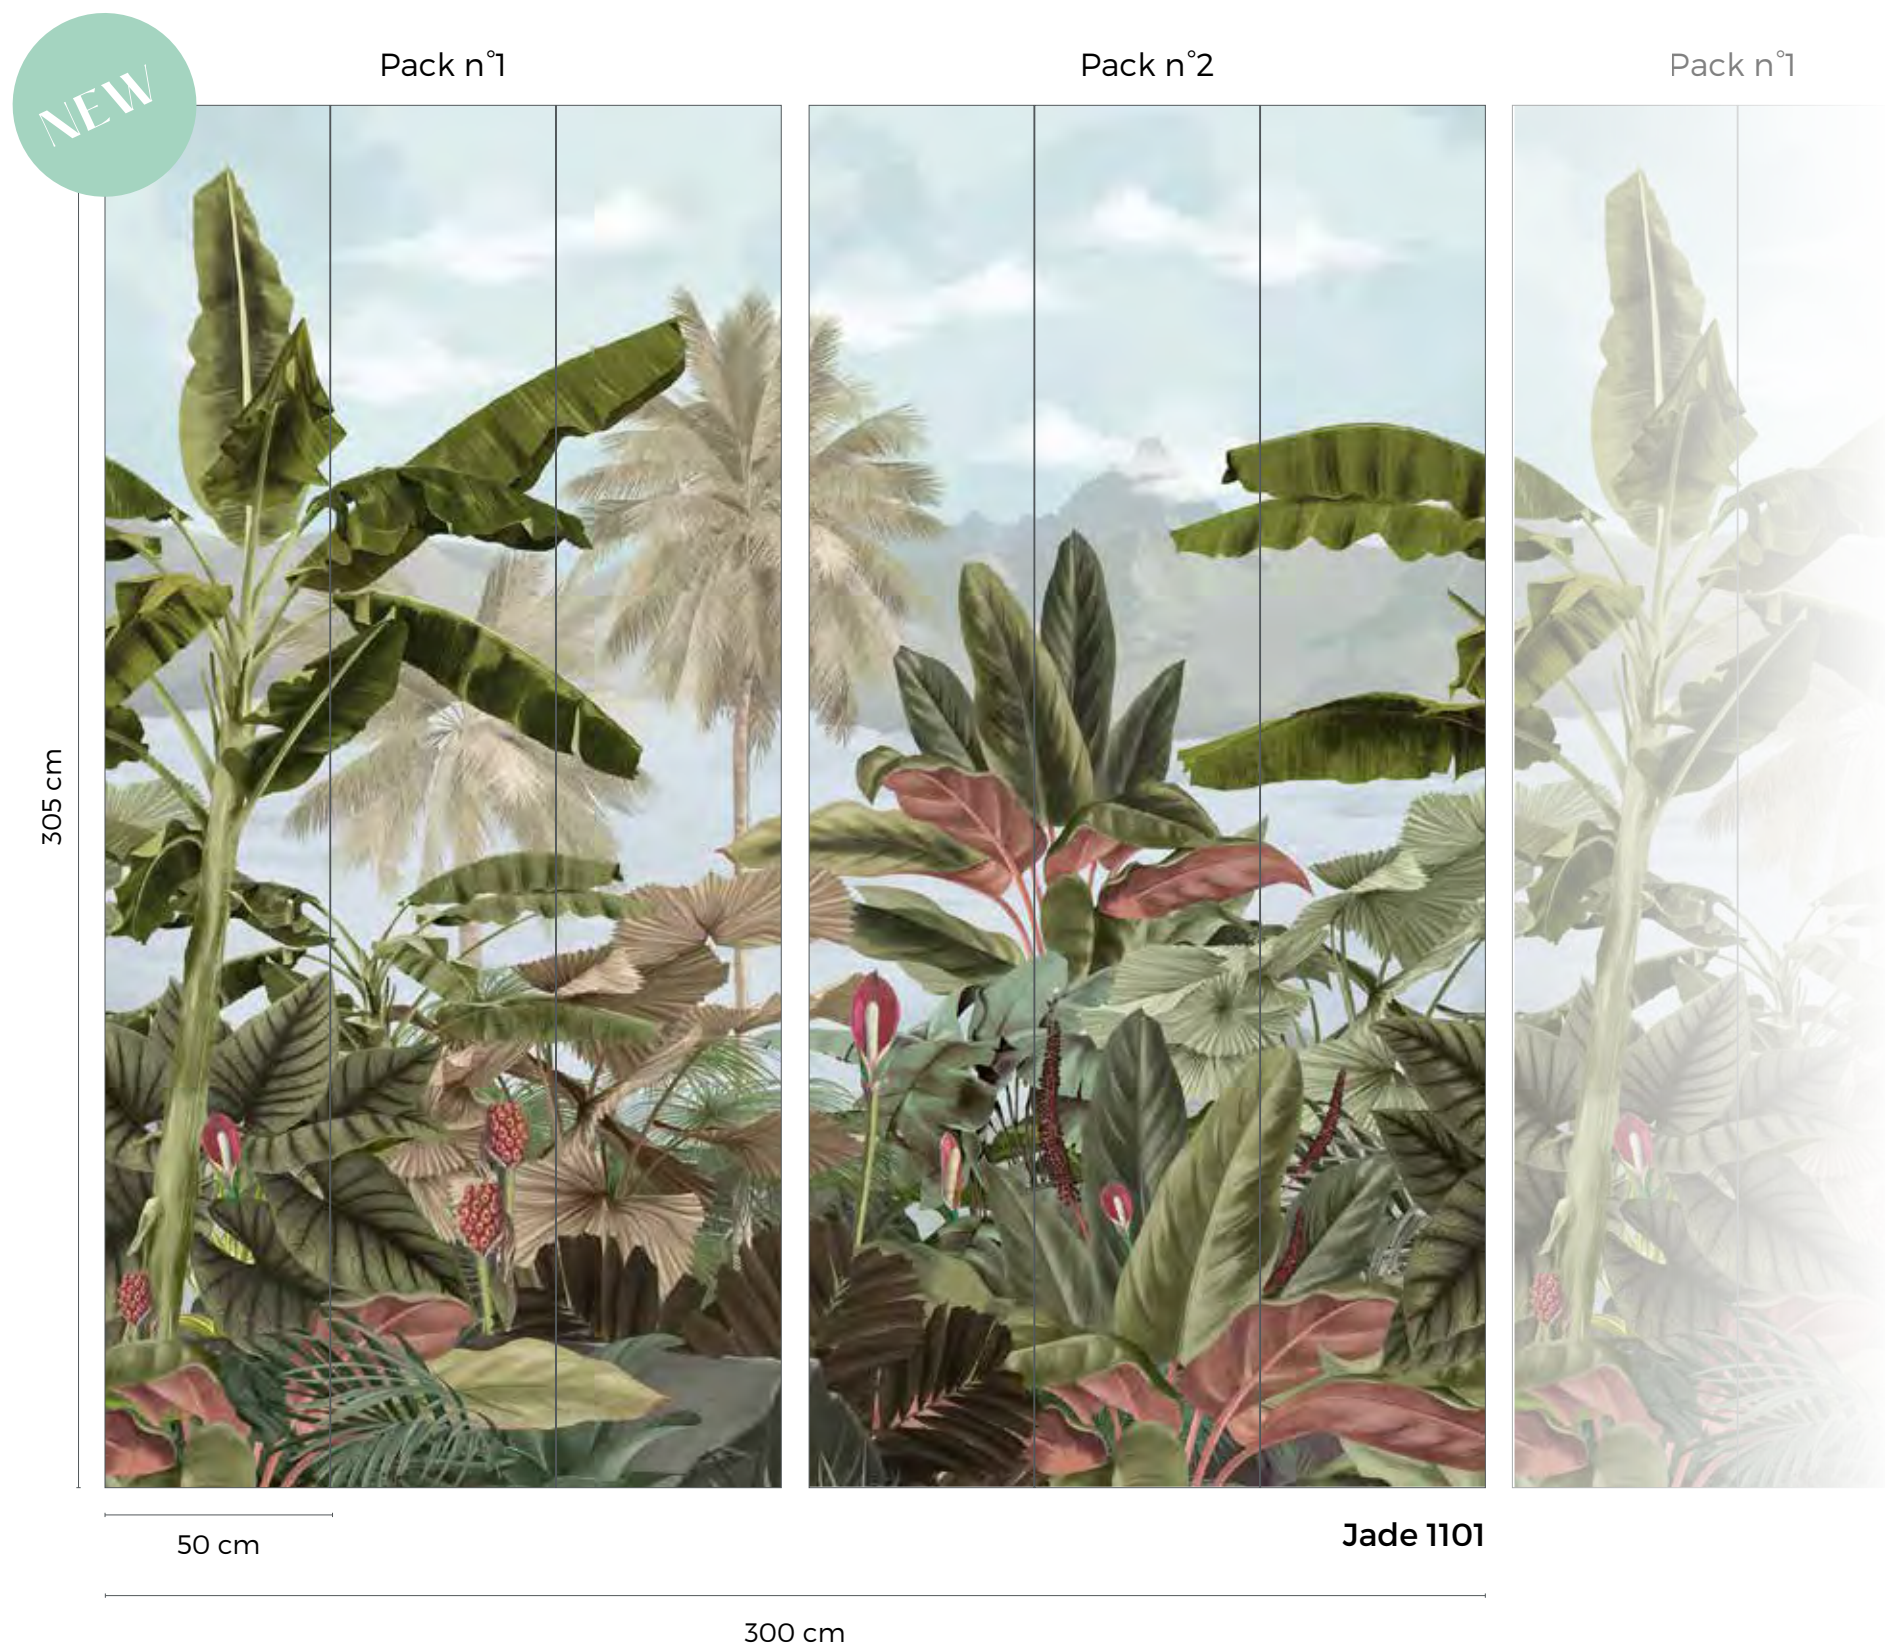

EXOTIC

PACKS ORIGINS

FORMAT & RACCORD

Décor raccordable de 2 packs : L 300 x H 305 cm

Chaque pack peut être vendu individuellement

Raccord : les packs n°1 et n°2 se raccordent à l'infini (attention à respecter des bords identiques).

SIZE & REPEAT

Connecting wallpanel of 2 packs : W 300 x H 305 cm

Available for sale individually

Repeat: Packs n°1 and n°2 can be connected endlessly (be careful to respect identical bords).

CARACTÉRISTIQUES

Papier peint intissé lavable : WallDecor MAT 155g

Fabriqué en France

CARACTÉRISTIQUES

Matt washable non-woven wallpaper 155g

Made in France