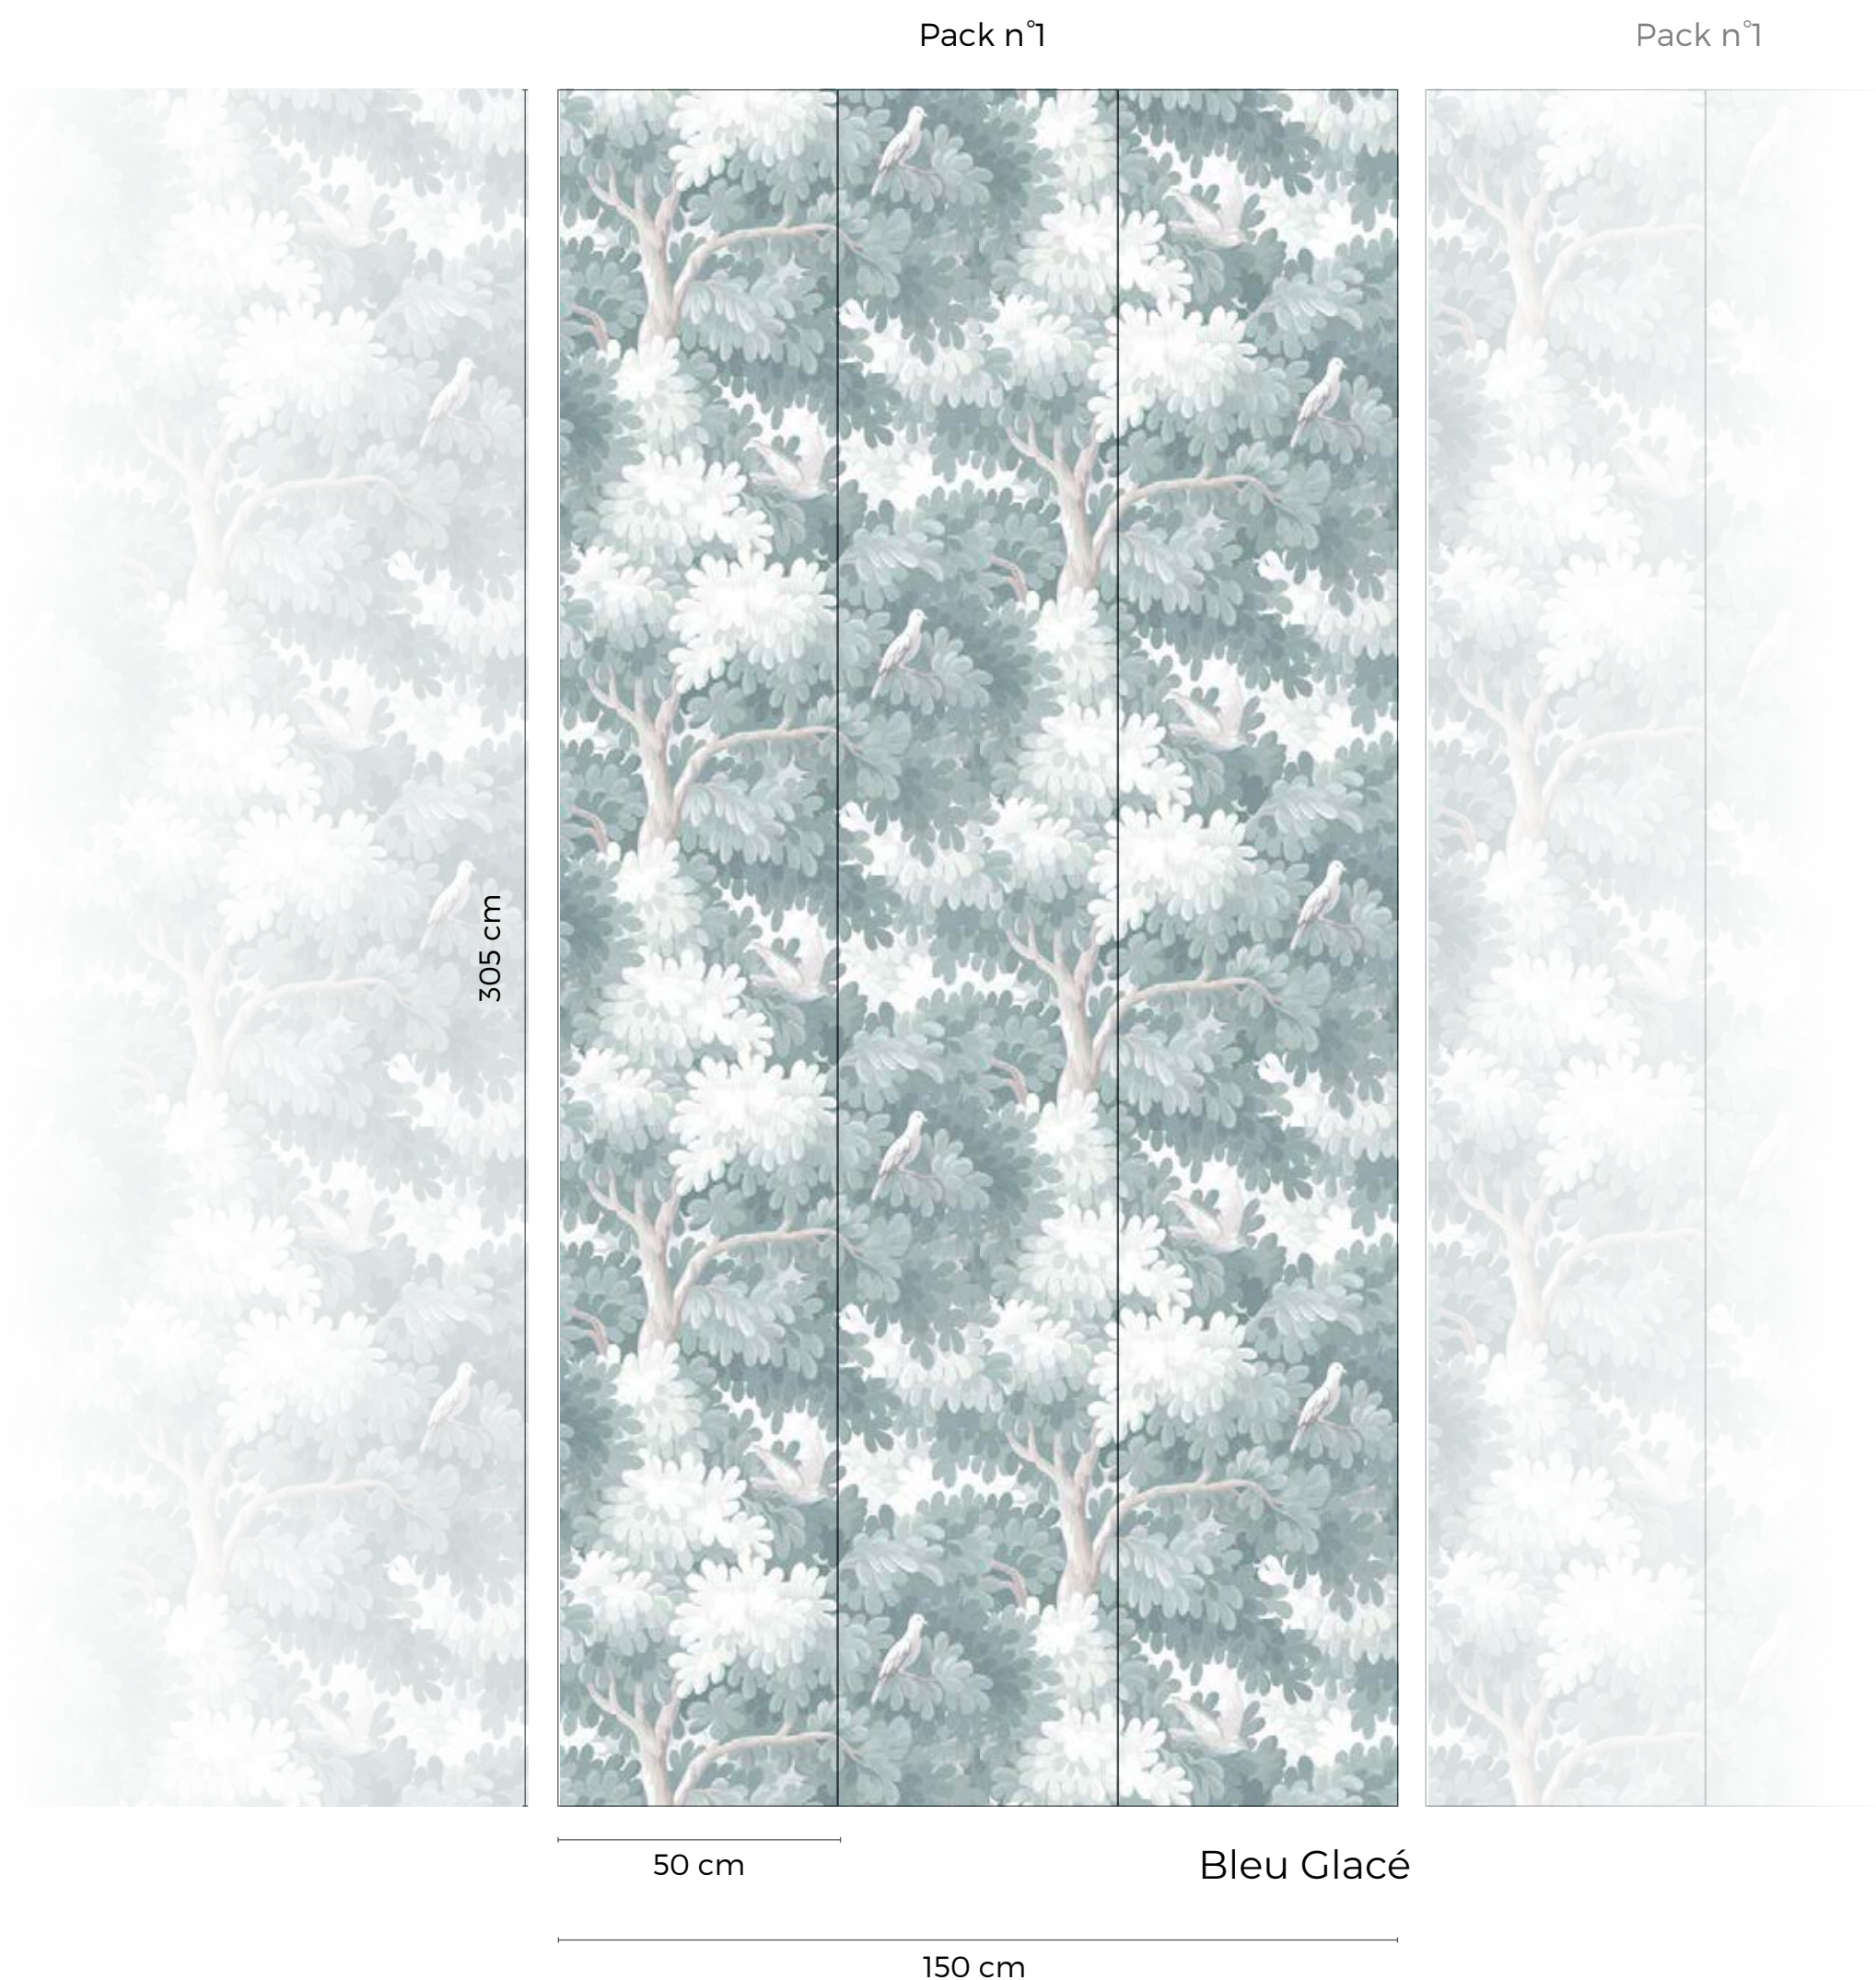

PERLE DE VERDURE

FRESQUE PACK

FORMAT & RACCORD

Packs vendu individuellement, respectez les n° de bain.

Le design est conçu pour convenir à des murs entre H200 et H300 cm de hauteur suivant le modèle.

Raccord : les packs se raccordent à l'infini pour convenir à toutes longueurs de mur

CARACTÉRISTIQUES

- Papier peint intissé Mat lavable 155g
- Pose facile, encoller que le mur

SIZE & REPEAT

Sets sold individually, please respect bath numbers

The design is suitable for walls between 200 and 300 cm depending on the model.

Repeat : Sets can be infinitely connected to suit any wall length

CARACTÉRISTIQUES

- Matt washable non-woven wallpaper 155g
- Easy to install, glue only the wall

Fabriqué en France - Made In France

PAPERMINT