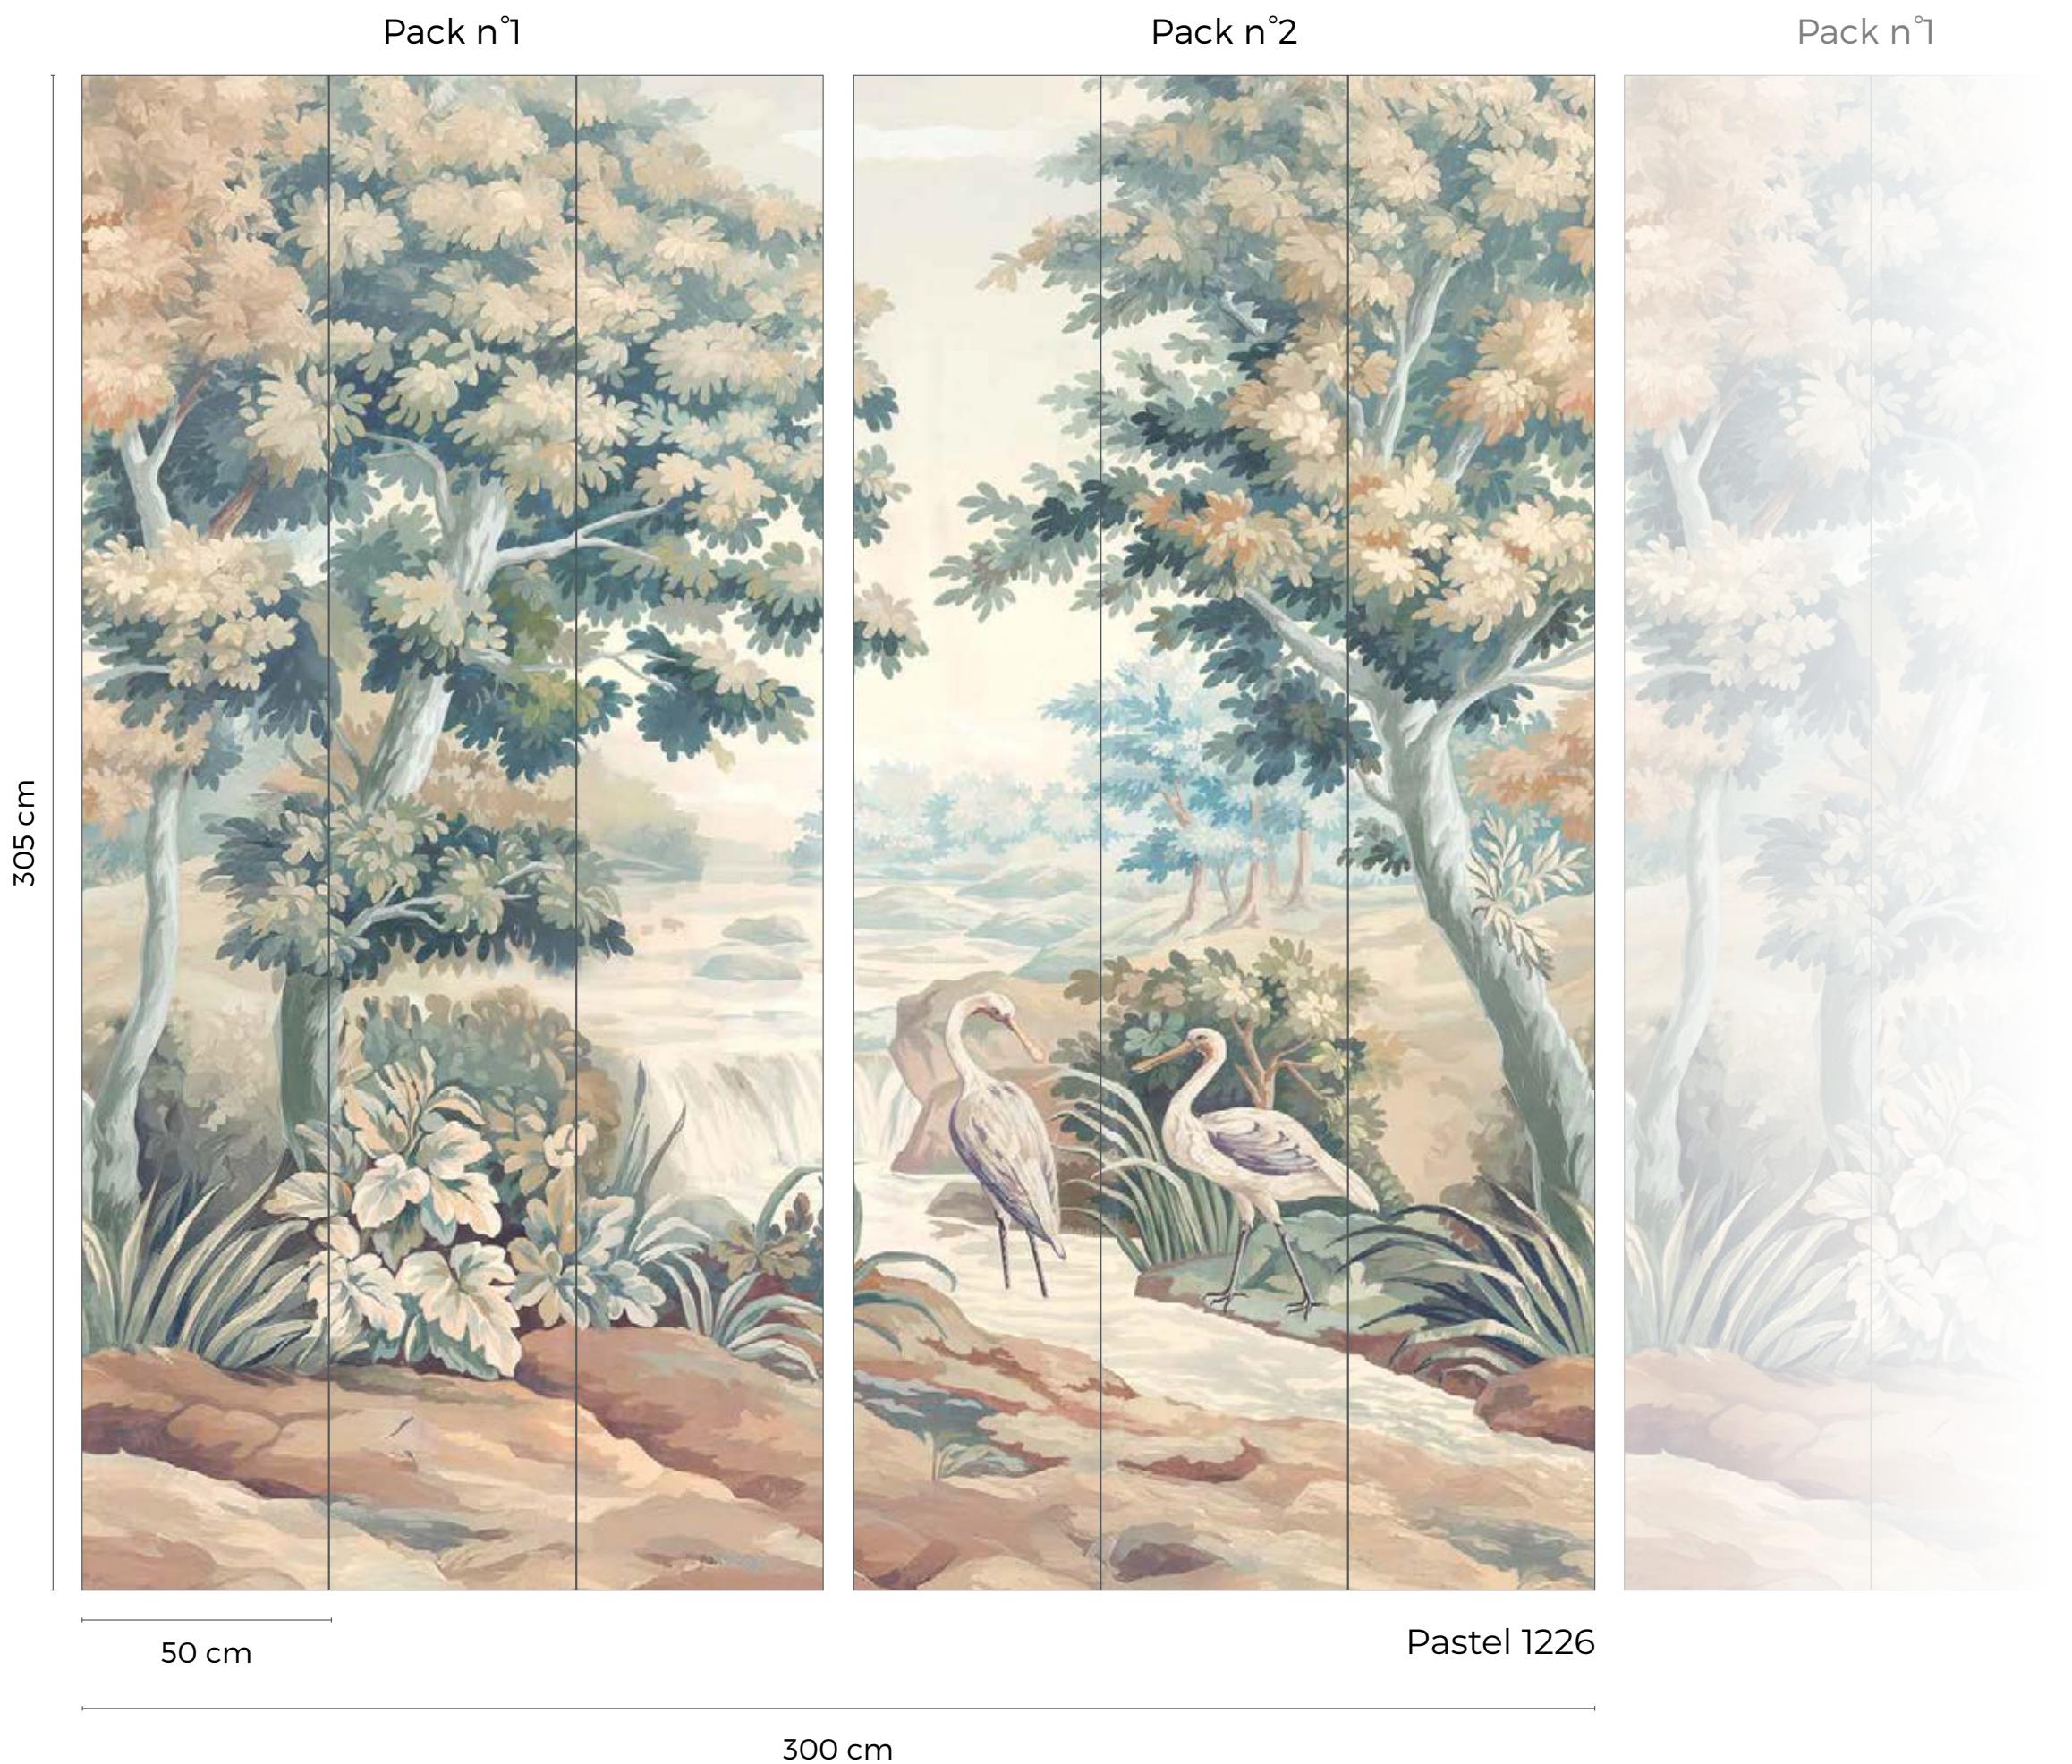

SPATULE

FRESQUE PACK

FORMAT & RACCORD

Packs vendu individuellement, respectez les n° de bain.

Le design est conçu pour convenir à des murs entre H200 et H300 cm de hauteur suivant le modèle.

Raccord : les packs se raccordent à l'infini pour convenir à toutes longueurs de mur

CARACTÉRISTIQUES

- Papier peint intissé Mat lavable 155g
- Pose facile, encoller que le mur

SIZE & REPEAT

Sets sold individually, please respect bath numbers

The design is suitable for walls between 200 and 300 cm depending on the model.

Repeat : Sets can be infinitely connected to suit any wall length

CARACTÉRISTIQUES

- Matt washable non-woven wallpaper 155g
- Easy to install, glue only the wall

Fabriqué en France - Made In France

PAPERMINT