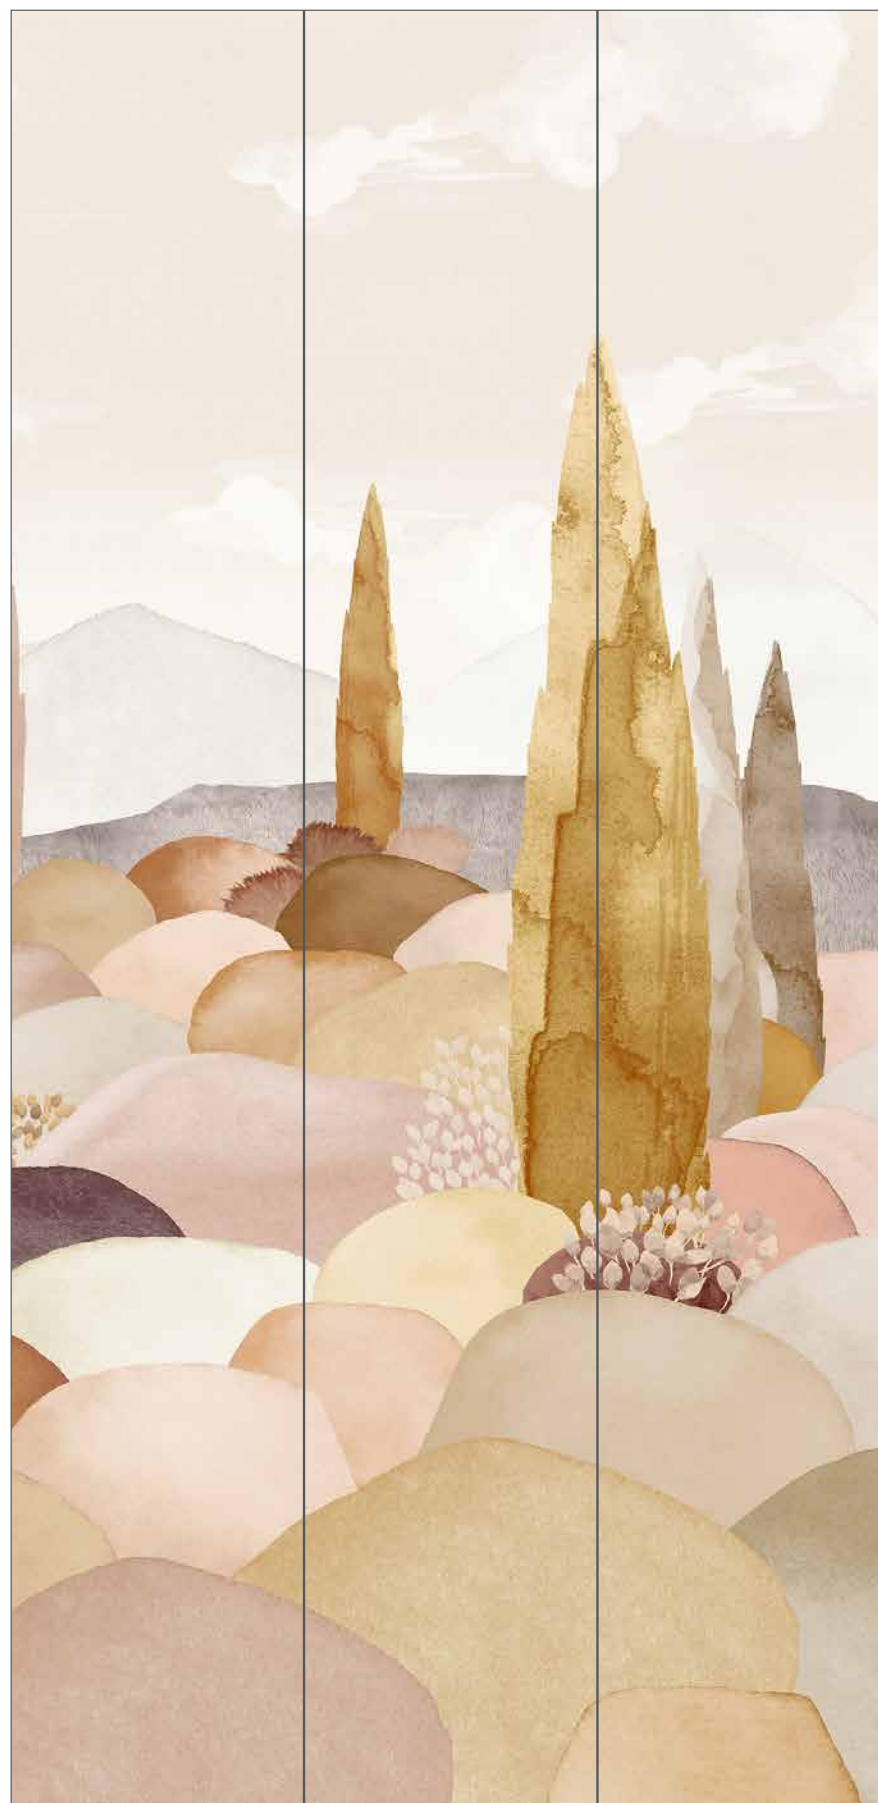

LA GARRIGUE

Pack n°2

120"
305 cm

50 cm
19,68"

Terre du sud 1310

300 cm
118"

FORMAT & RACCORD

Packs vendu individuellement, respectez les n° de bain.

Le design est conçu pour convenir à des murs entre H200 et H300 cm de hauteur suivant le modèle.

Raccord : les packs se raccordent à l'infini pour convenir à toutes longueurs de mur

CARACTÉRISTIQUES

- Papier peint intissé Mat lavable 155g
- Pose facile, encoller que le mur

SIZE & REPEAT

Sets sold individually, please respect bath numbers

The design is suitable for walls between 200 and 300 cm depending on the model.

Repeat : Sets can be infinitely connected to suit any wall length

CARACTÉRISTIQUES

- Matt washable non-woven wallpaper 155g
- Easy to install, glue only the wall

Fabriqué en France - Made In France

PAPERMINT