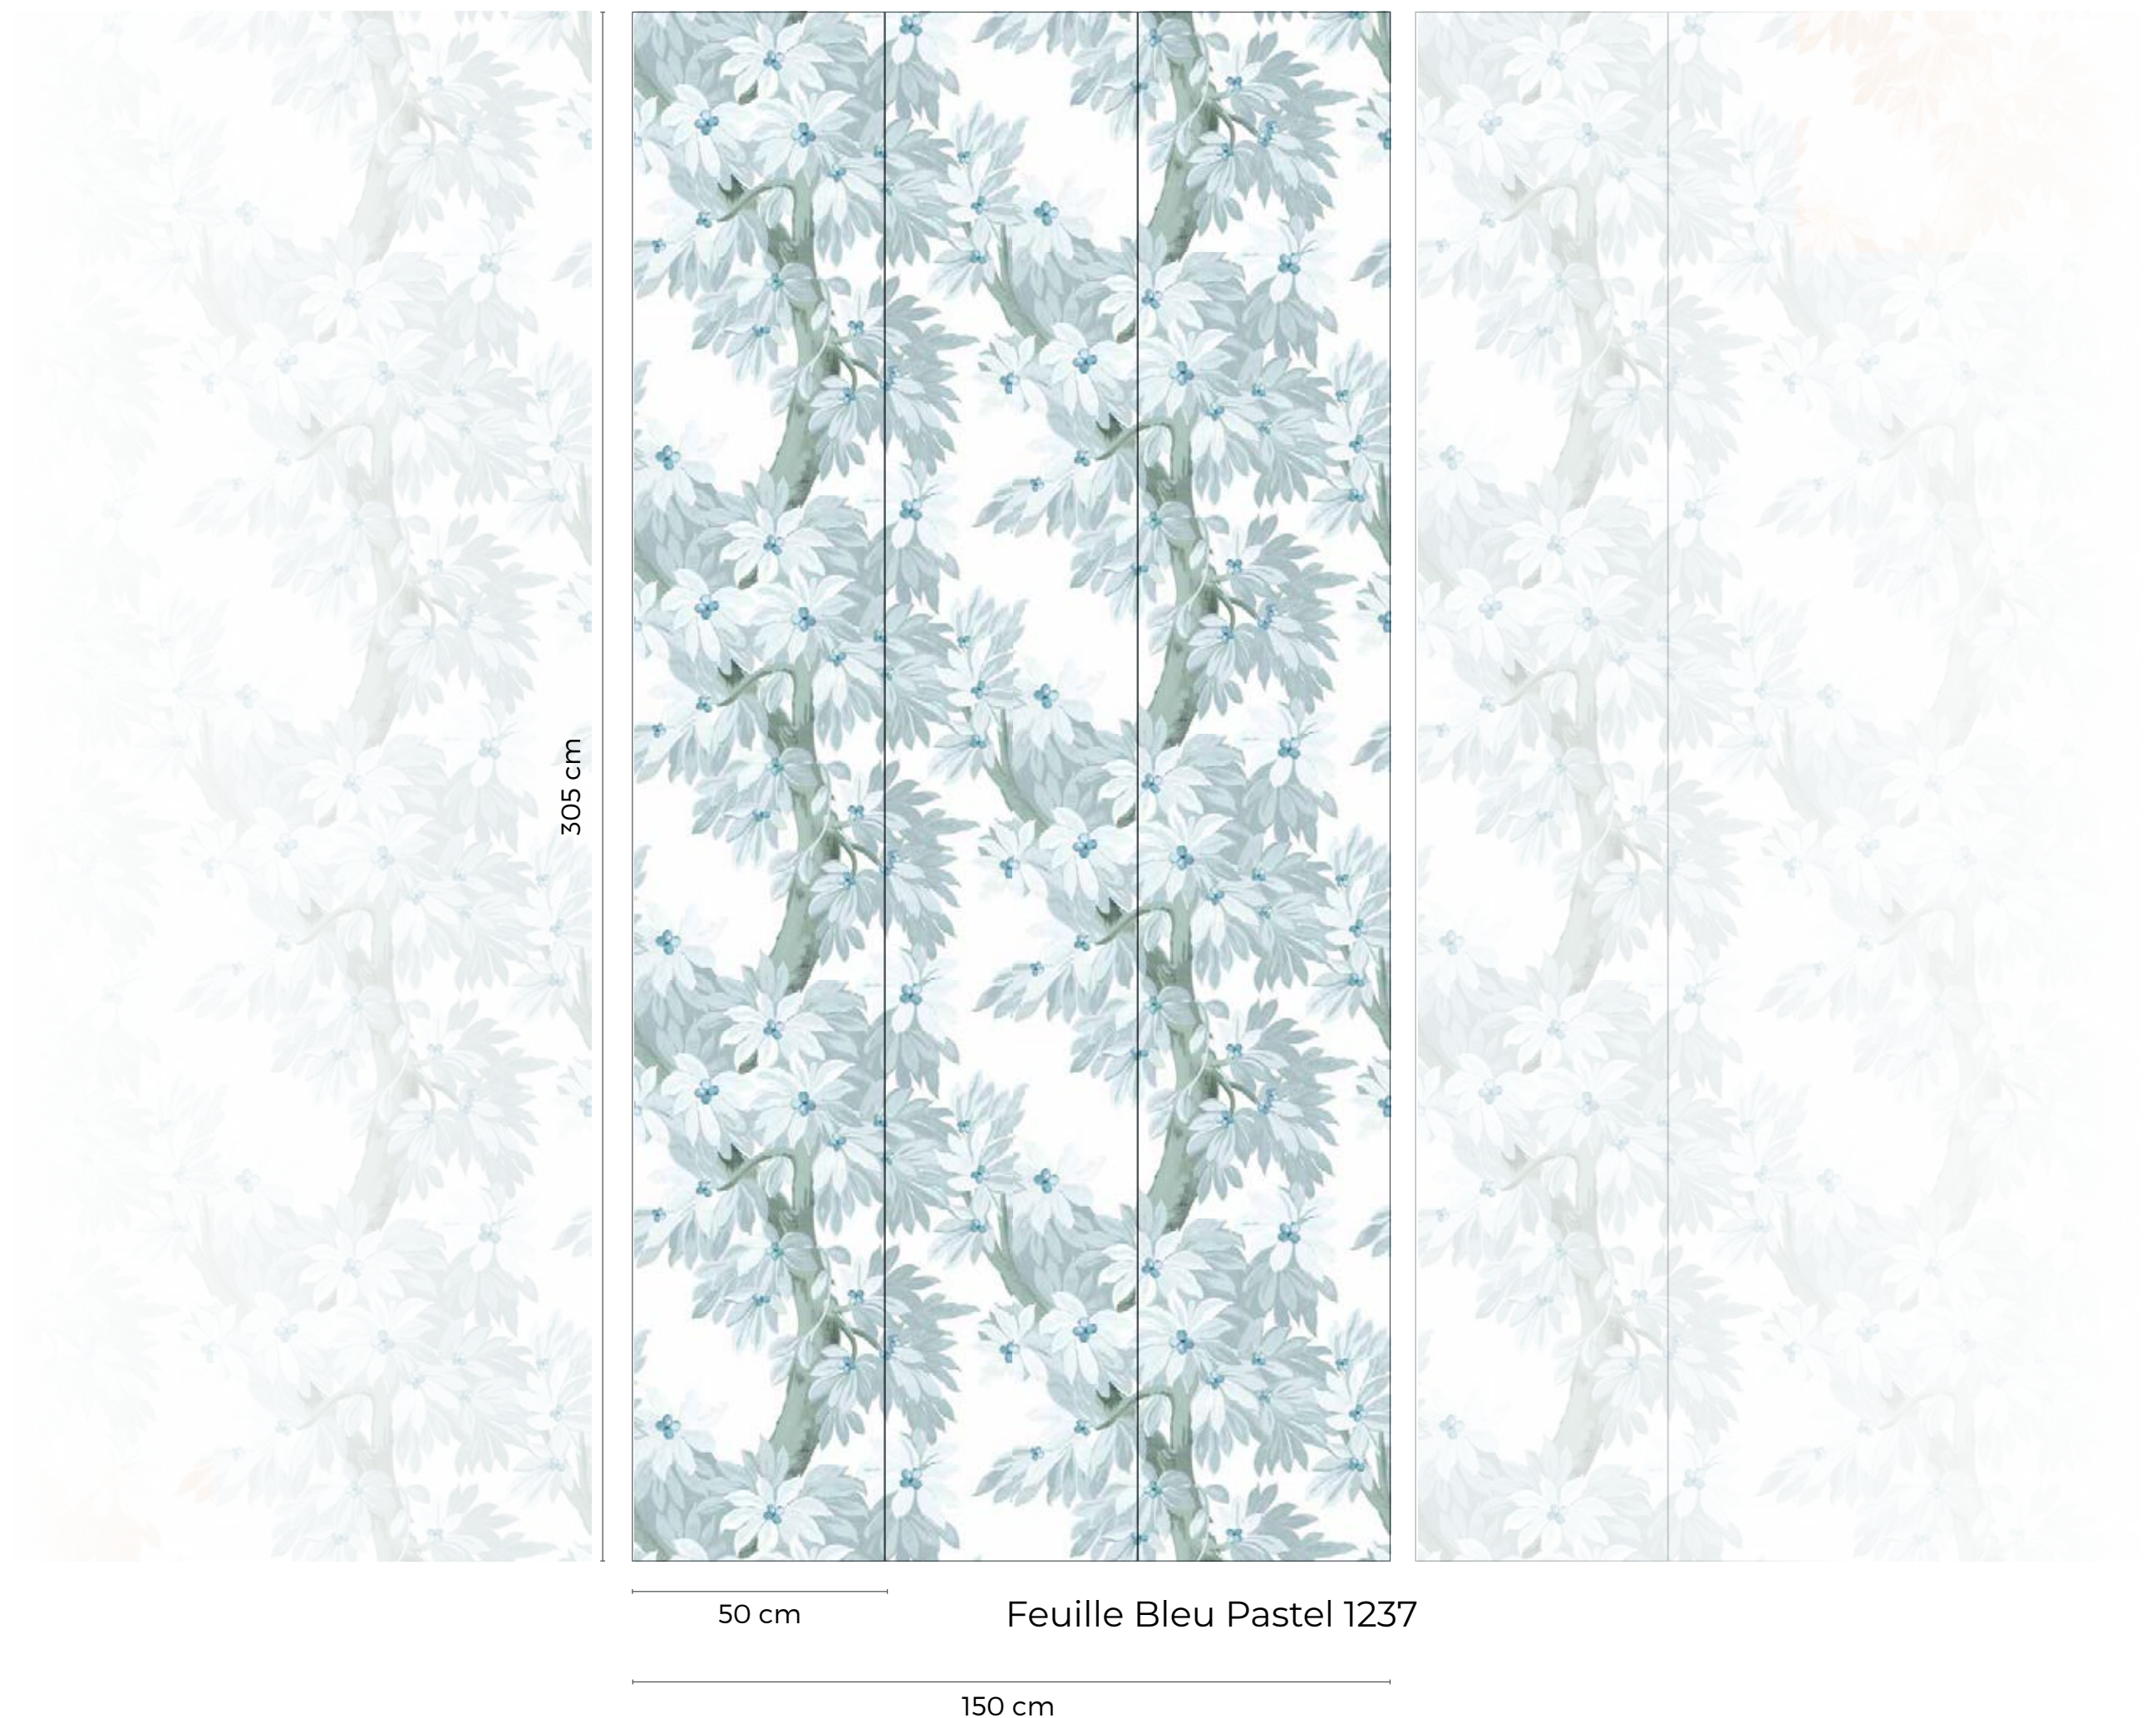

OMBRAGE

FRESQUE PACK

Pack n°1

Pack n°1

FORMAT & RACCORD

Packs vendu individuellement, respectez les n° de bain.

Le design est conçu pour convenir à des murs entre H200 et H300 cm de hauteur suivant le modèle.

Raccord : les packs se raccordent à l'infini pour convenir à toutes longueurs de mur

CARACTÉRISTIQUES

- Papier peint intissé Mat lavable 155g
- Pose facile, encoller que le mur

SIZE & REPEAT

Sets sold individually, please respect bath numbers

The design is suitable for walls between 200 and 300 cm depending on the model.

Repeat : Sets can be infinitely connected to suit any wall length

CARACTÉRISTIQUES

- Matt washable non-woven wallpaper 155g
- Easy to install, glue only the wall

Fabriqué en France - Made In France

PAPERMINT