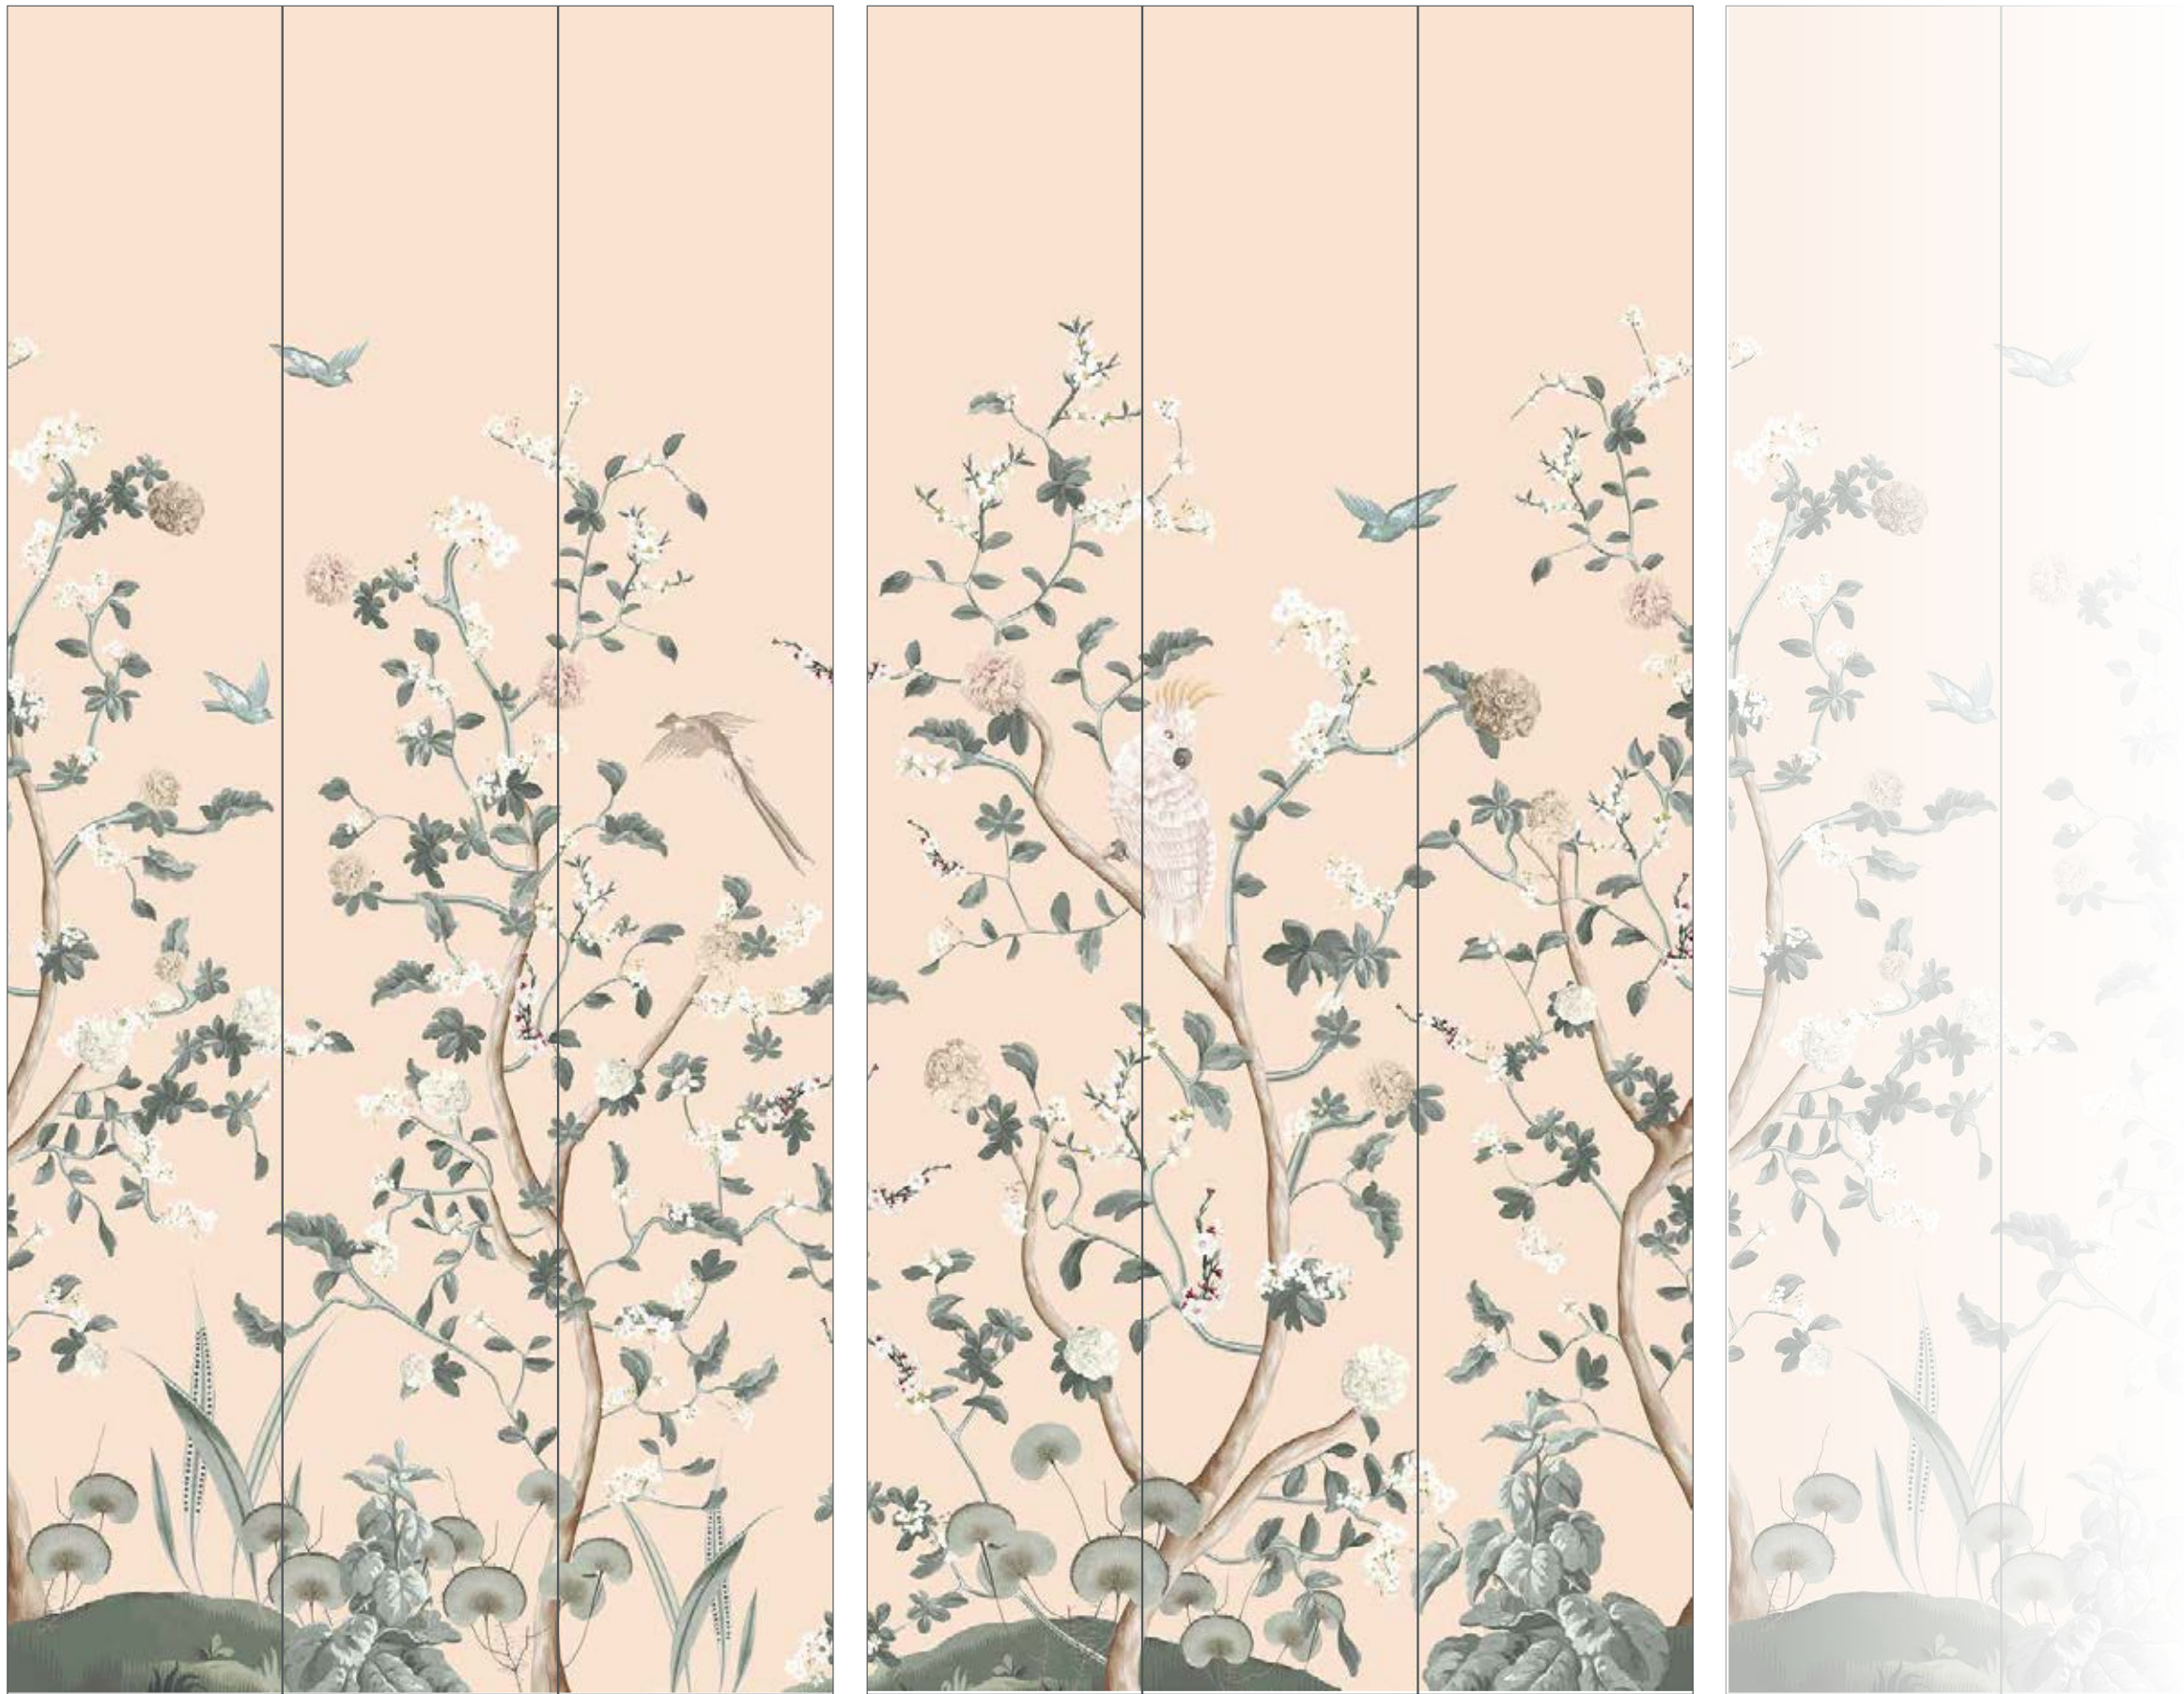

CHINOISERIE

Pack n°1

Pack n°2

Pack n°1

120"
305 cm

50 cm
19,68"

Pêche 1306

300 cm
118"

FORMAT & RACCORD

Packs vendu individuellement, respectez les n° de bain.

Le design est conçu pour convenir à des murs entre H200 et H300 cm de hauteur suivant le modèle.

Raccord : les packs se raccordent à l'infini pour convenir à toutes longueurs de mur

CARACTÉRISTIQUES

- Papier peint intissé Mat lavable 155g
- Pose facile, encoller que le mur

SIZE & REPEAT

Sets sold individually, please respect bath numbers

The design is suitable for walls between 200 and 300 cm depending on the model.

Repeat : Sets can be infinitely connected to suit any wall length

CARACTÉRISTIQUES

- Matt washable non-woven wallpaper 155g
- Easy to install, glue only the wall

Fabriqué en France - Made In France

PAPERMINT