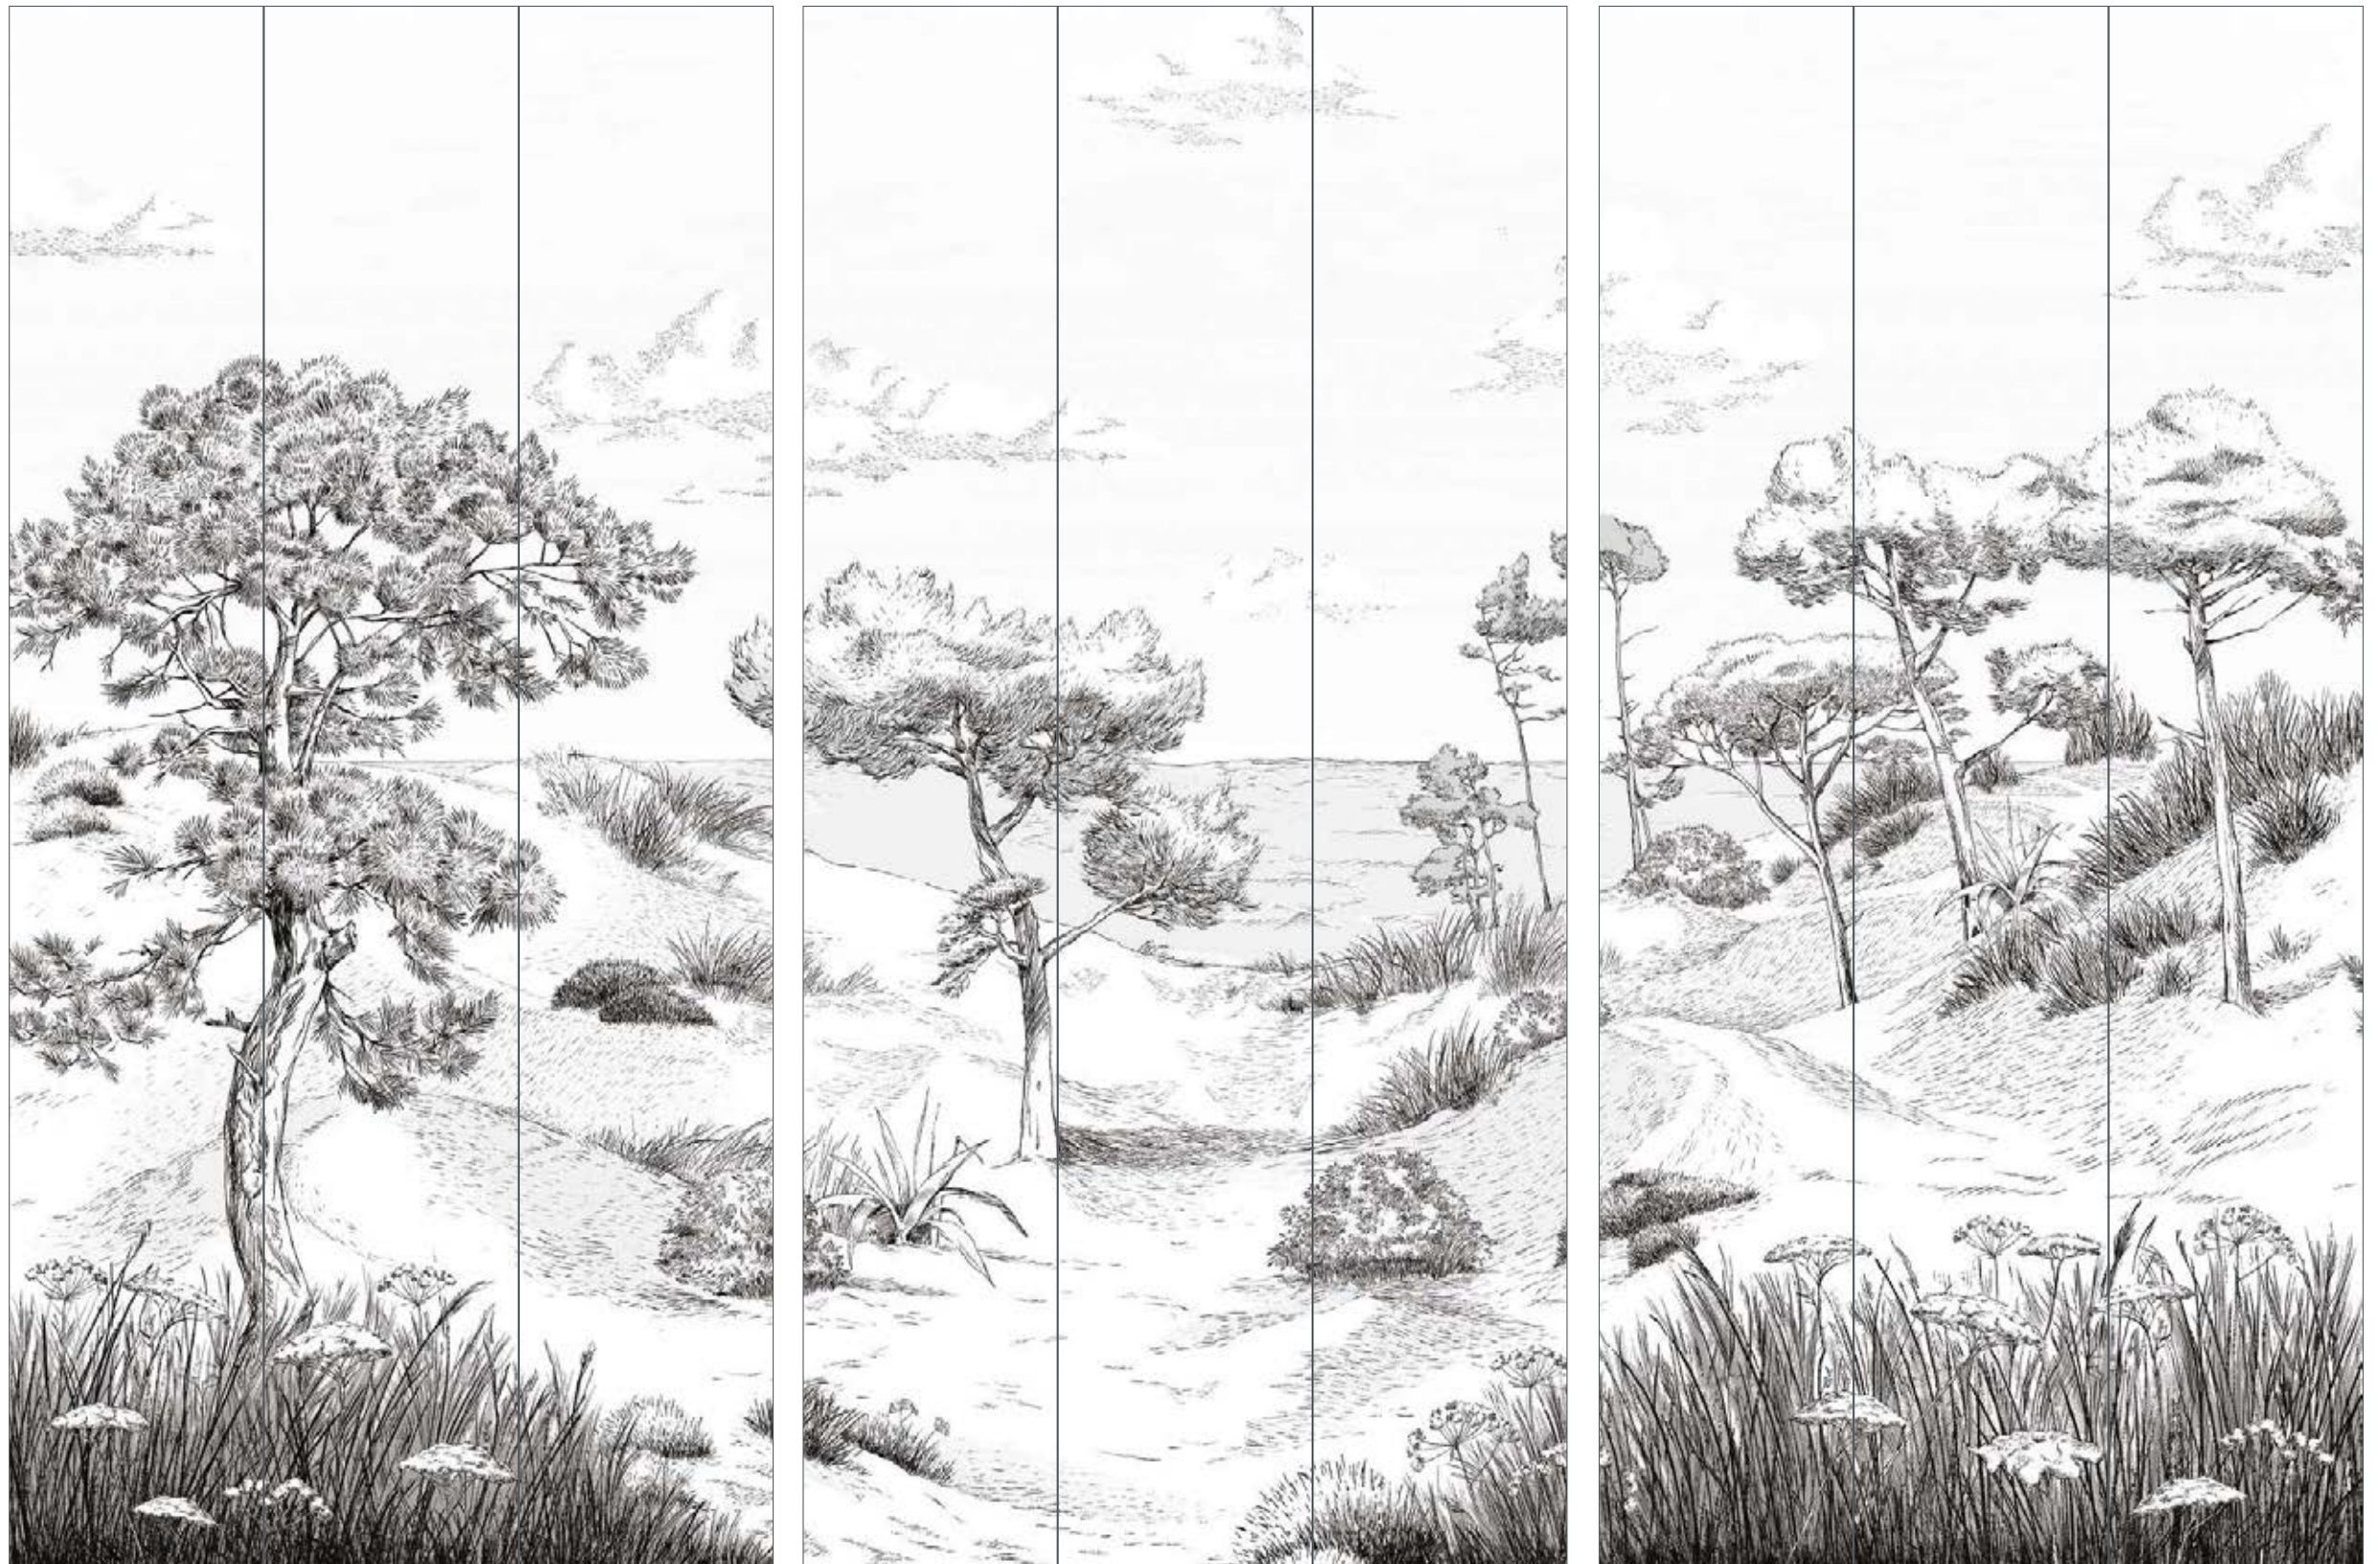

CÔTE SAUVAGE

EMBRUNS

Pack n°1

Pack n°2

Pack n°3

305 cm

150 cm