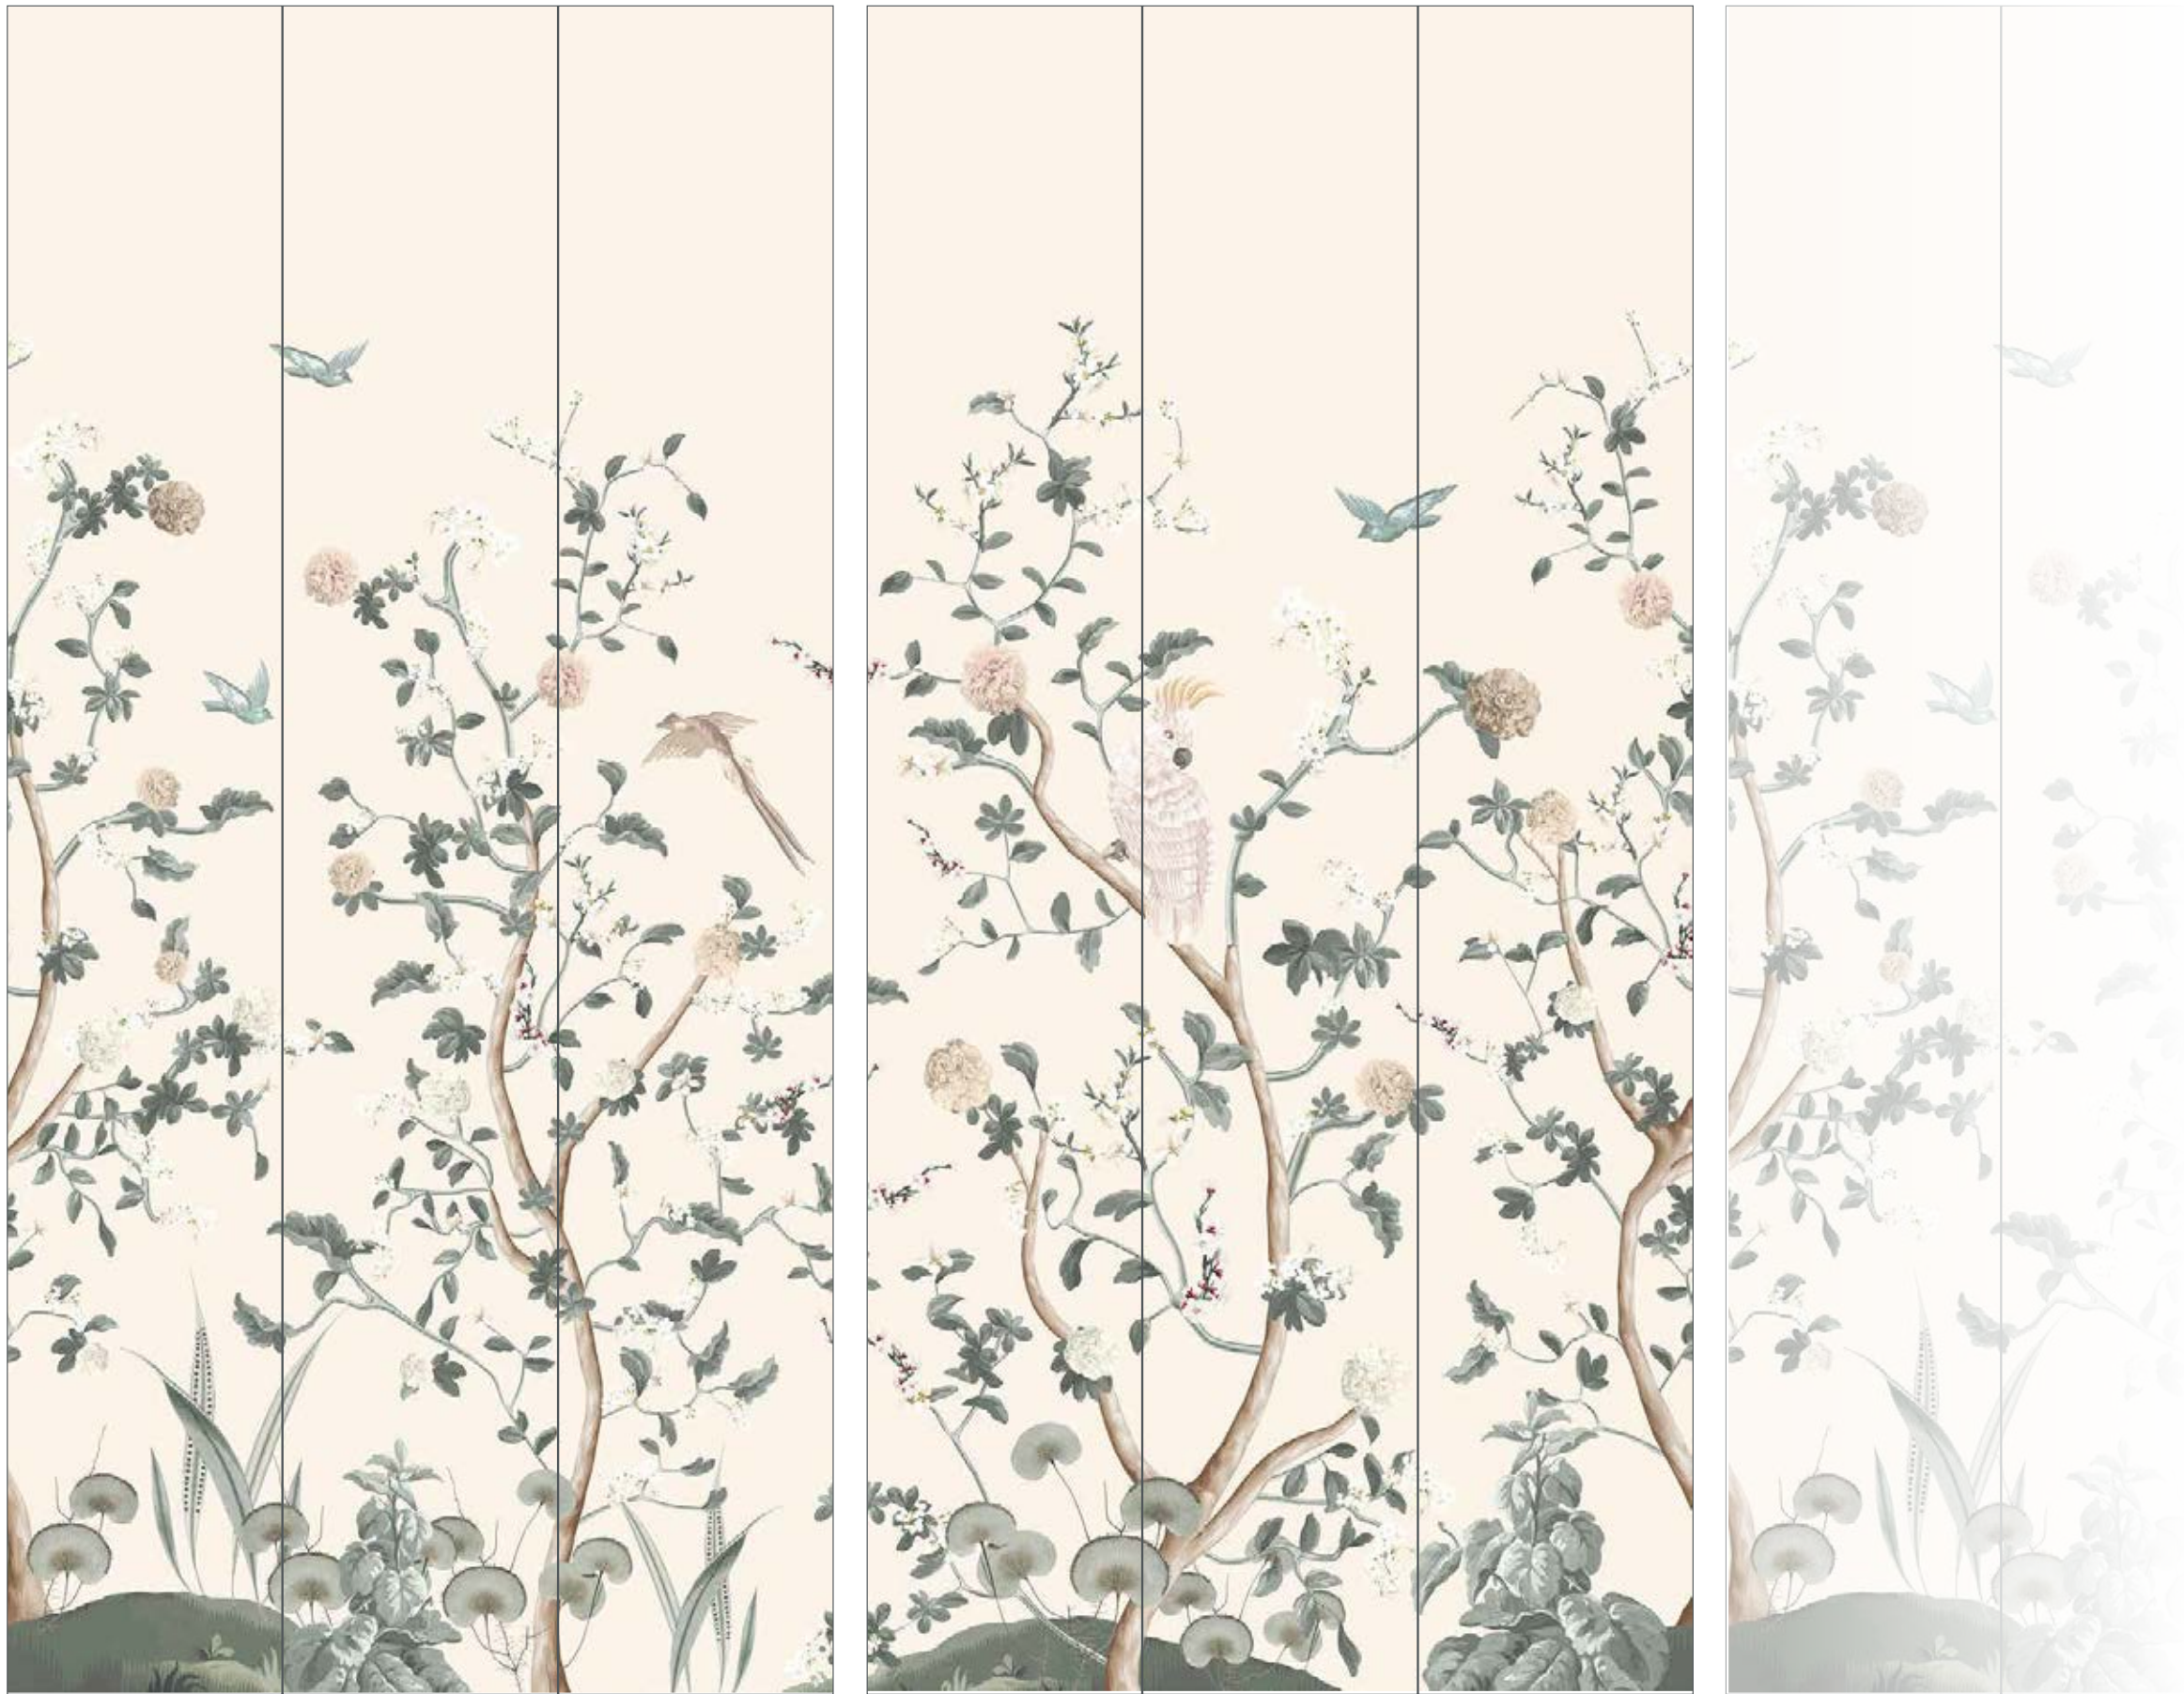

CHINOISERIE

Pack n°1

Pack n°2

Pack n°1

120"
305 cm

50 cm
19,68"

Plume 1308

300 cm
118"

FORMAT & RACCORD

Packs vendu individuellement, respectez les n° de bain.

Le design est conçu pour convenir à des murs entre H200 et H300 cm de hauteur suivant le modèle.

Raccord : les packs se raccordent à l'infini pour convenir à toutes longueurs de mur

CARACTÉRISTIQUES

- Papier peint intissé Mat lavable 155g
- Pose facile, encoller que le mur

SIZE & REPEAT

Sets sold individually, please respect bath numbers

The design is suitable for walls between 200 and 300 cm depending on the model.

Repeat : Sets can be infinitely connected to suit any wall length

CARACTÉRISTIQUES

- Matt washable non-woven wallpaper 155g
- Easy to install, glue only the wall

Fabriqué en France - Made In France

PAPERMINT