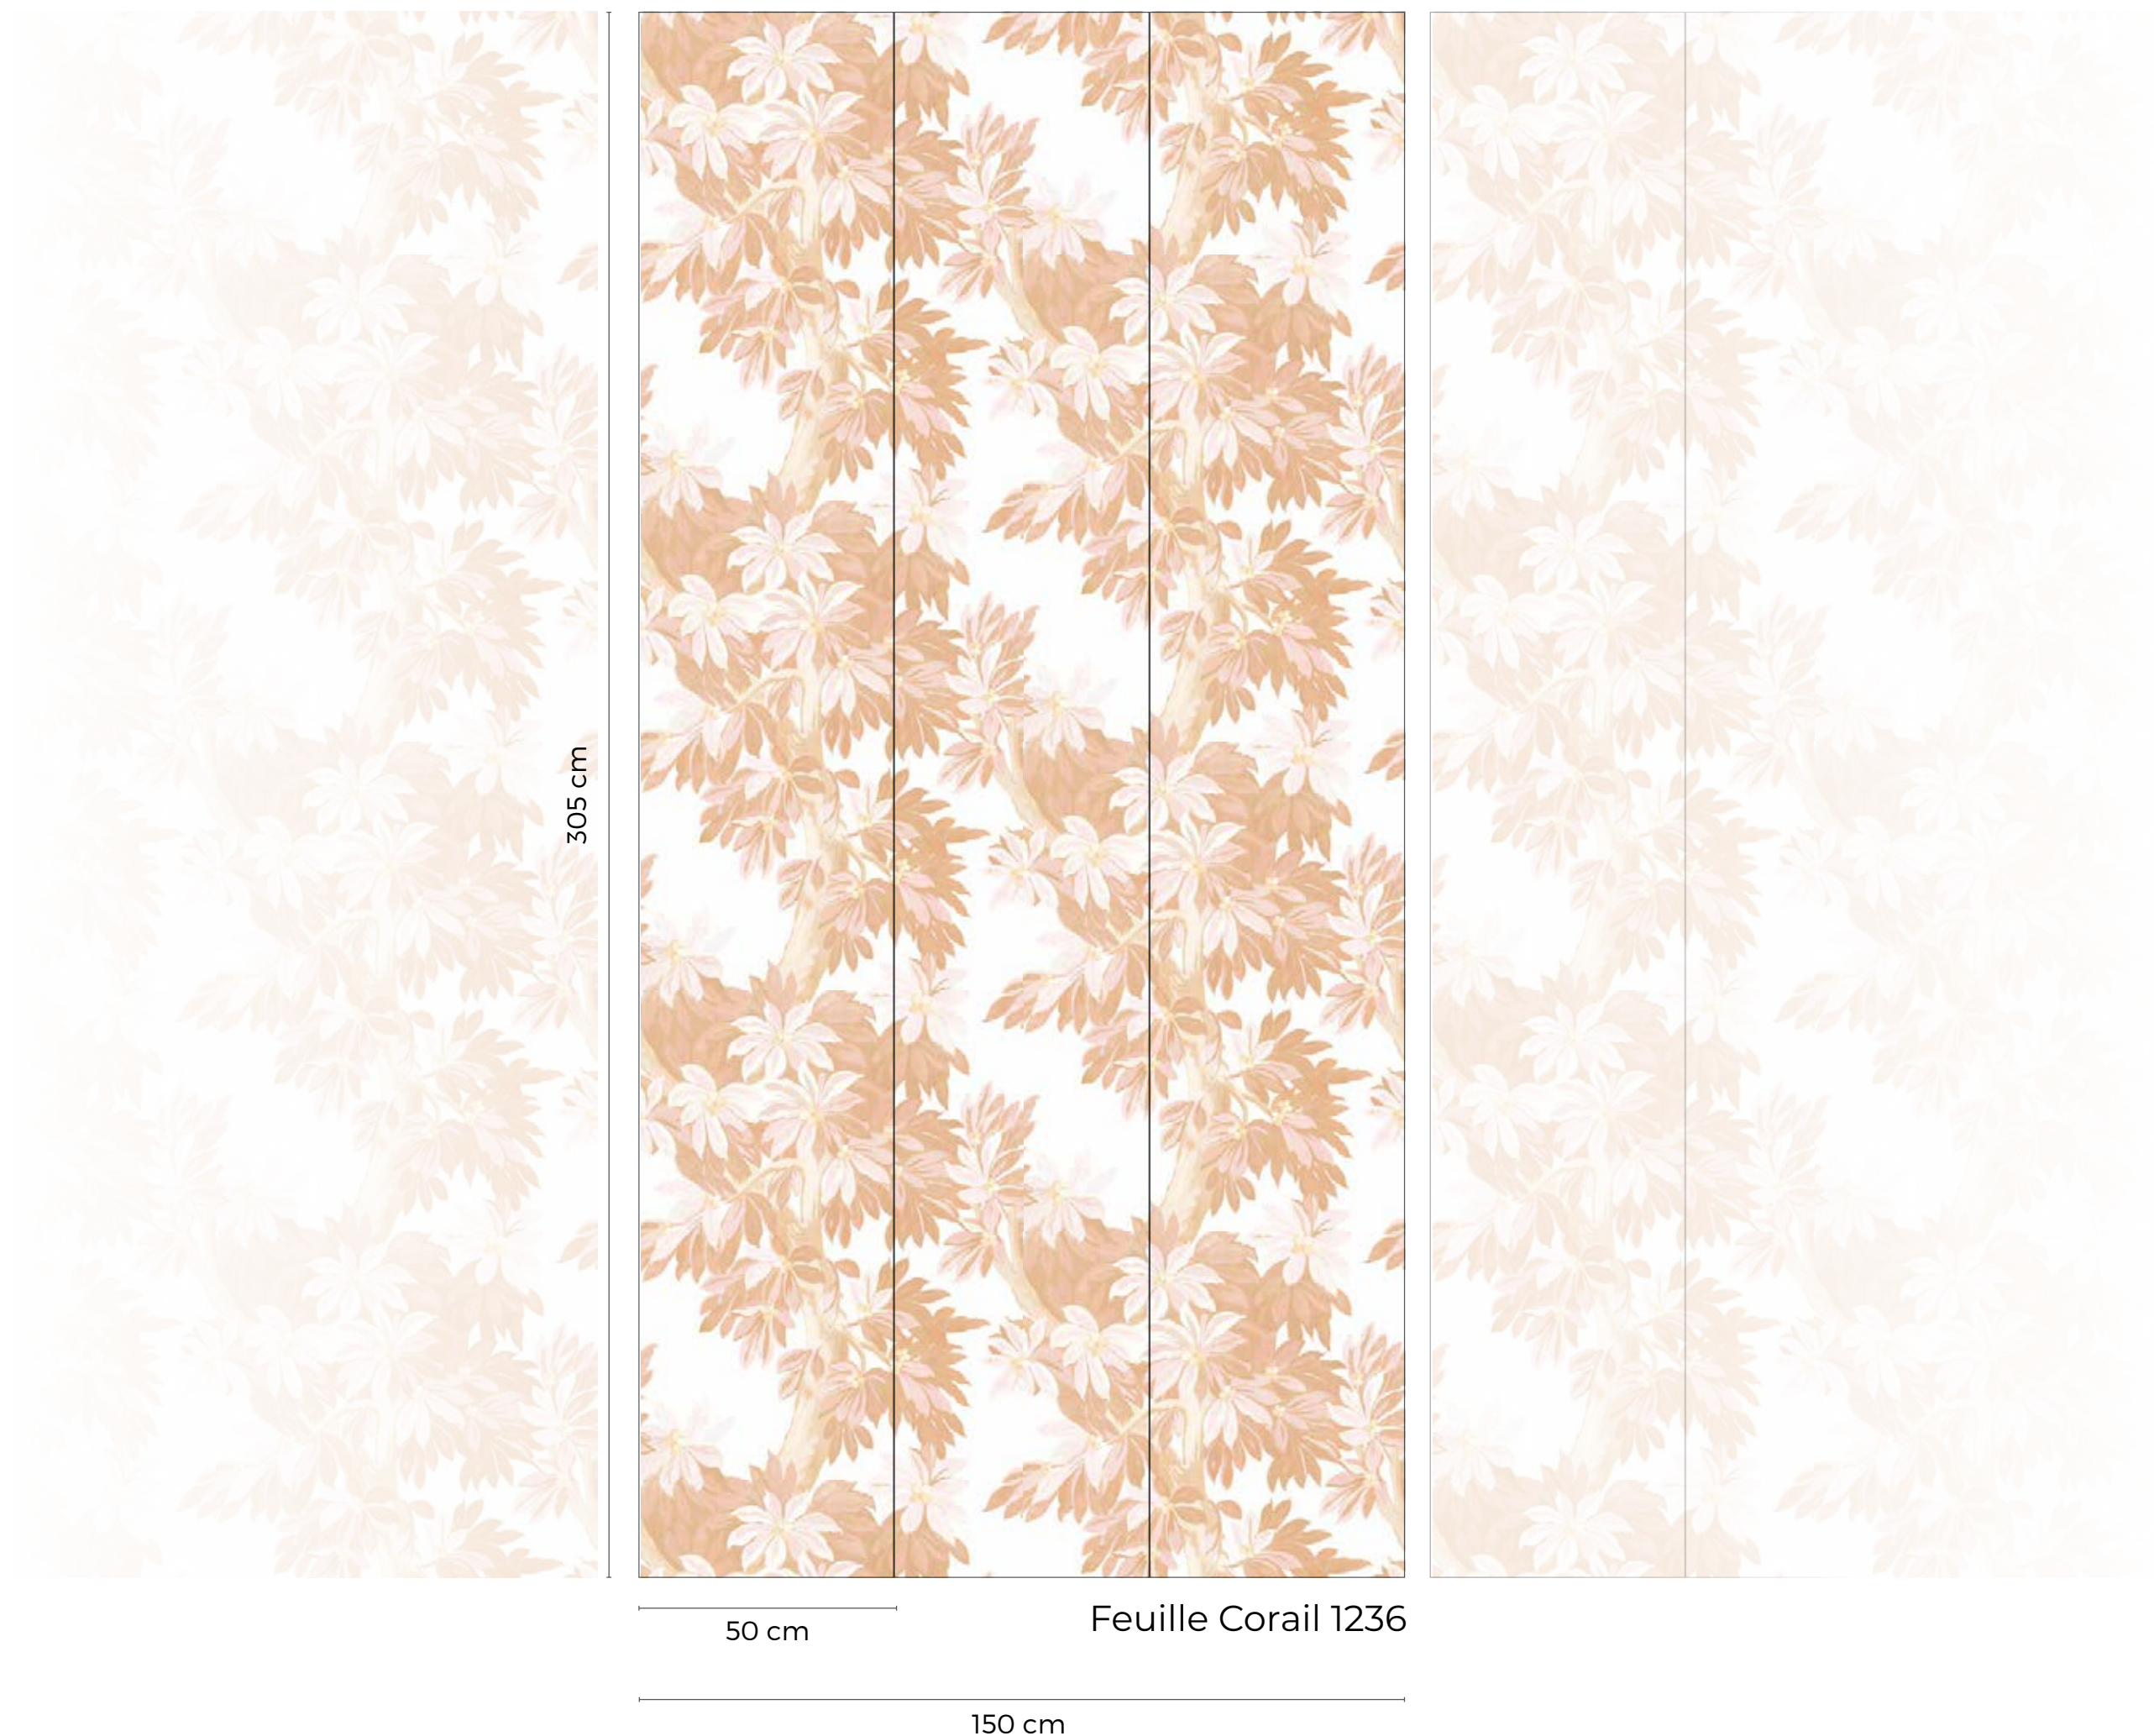

OMBRAGE

FRESQUE PACK

Pack n°1

Pack n°1

FORMAT & RACCORD

Packs vendu individuellement, respectez les n° de bain.

Le design est conçu pour convenir à des murs entre H200 et H300 cm de hauteur suivant le modèle.

Raccord : les packs se raccordent à l'infini pour convenir à toutes longueurs de mur

CARACTÉRISTIQUES

- Papier peint intissé Mat lavable 155g
- Pose facile, encoller que le mur

SIZE & REPEAT

Sets sold individually, please respect bath numbers

The design is suitable for walls between 200 and 300 cm depending on the model.

Repeat : Sets can be infinitely connected to suit any wall length

CARACTÉRISTIQUES

- Matt washable non-woven wallpaper 155g
- Easy to install, glue only the wall

Fabriqué en France - Made In France

PAPERMINT