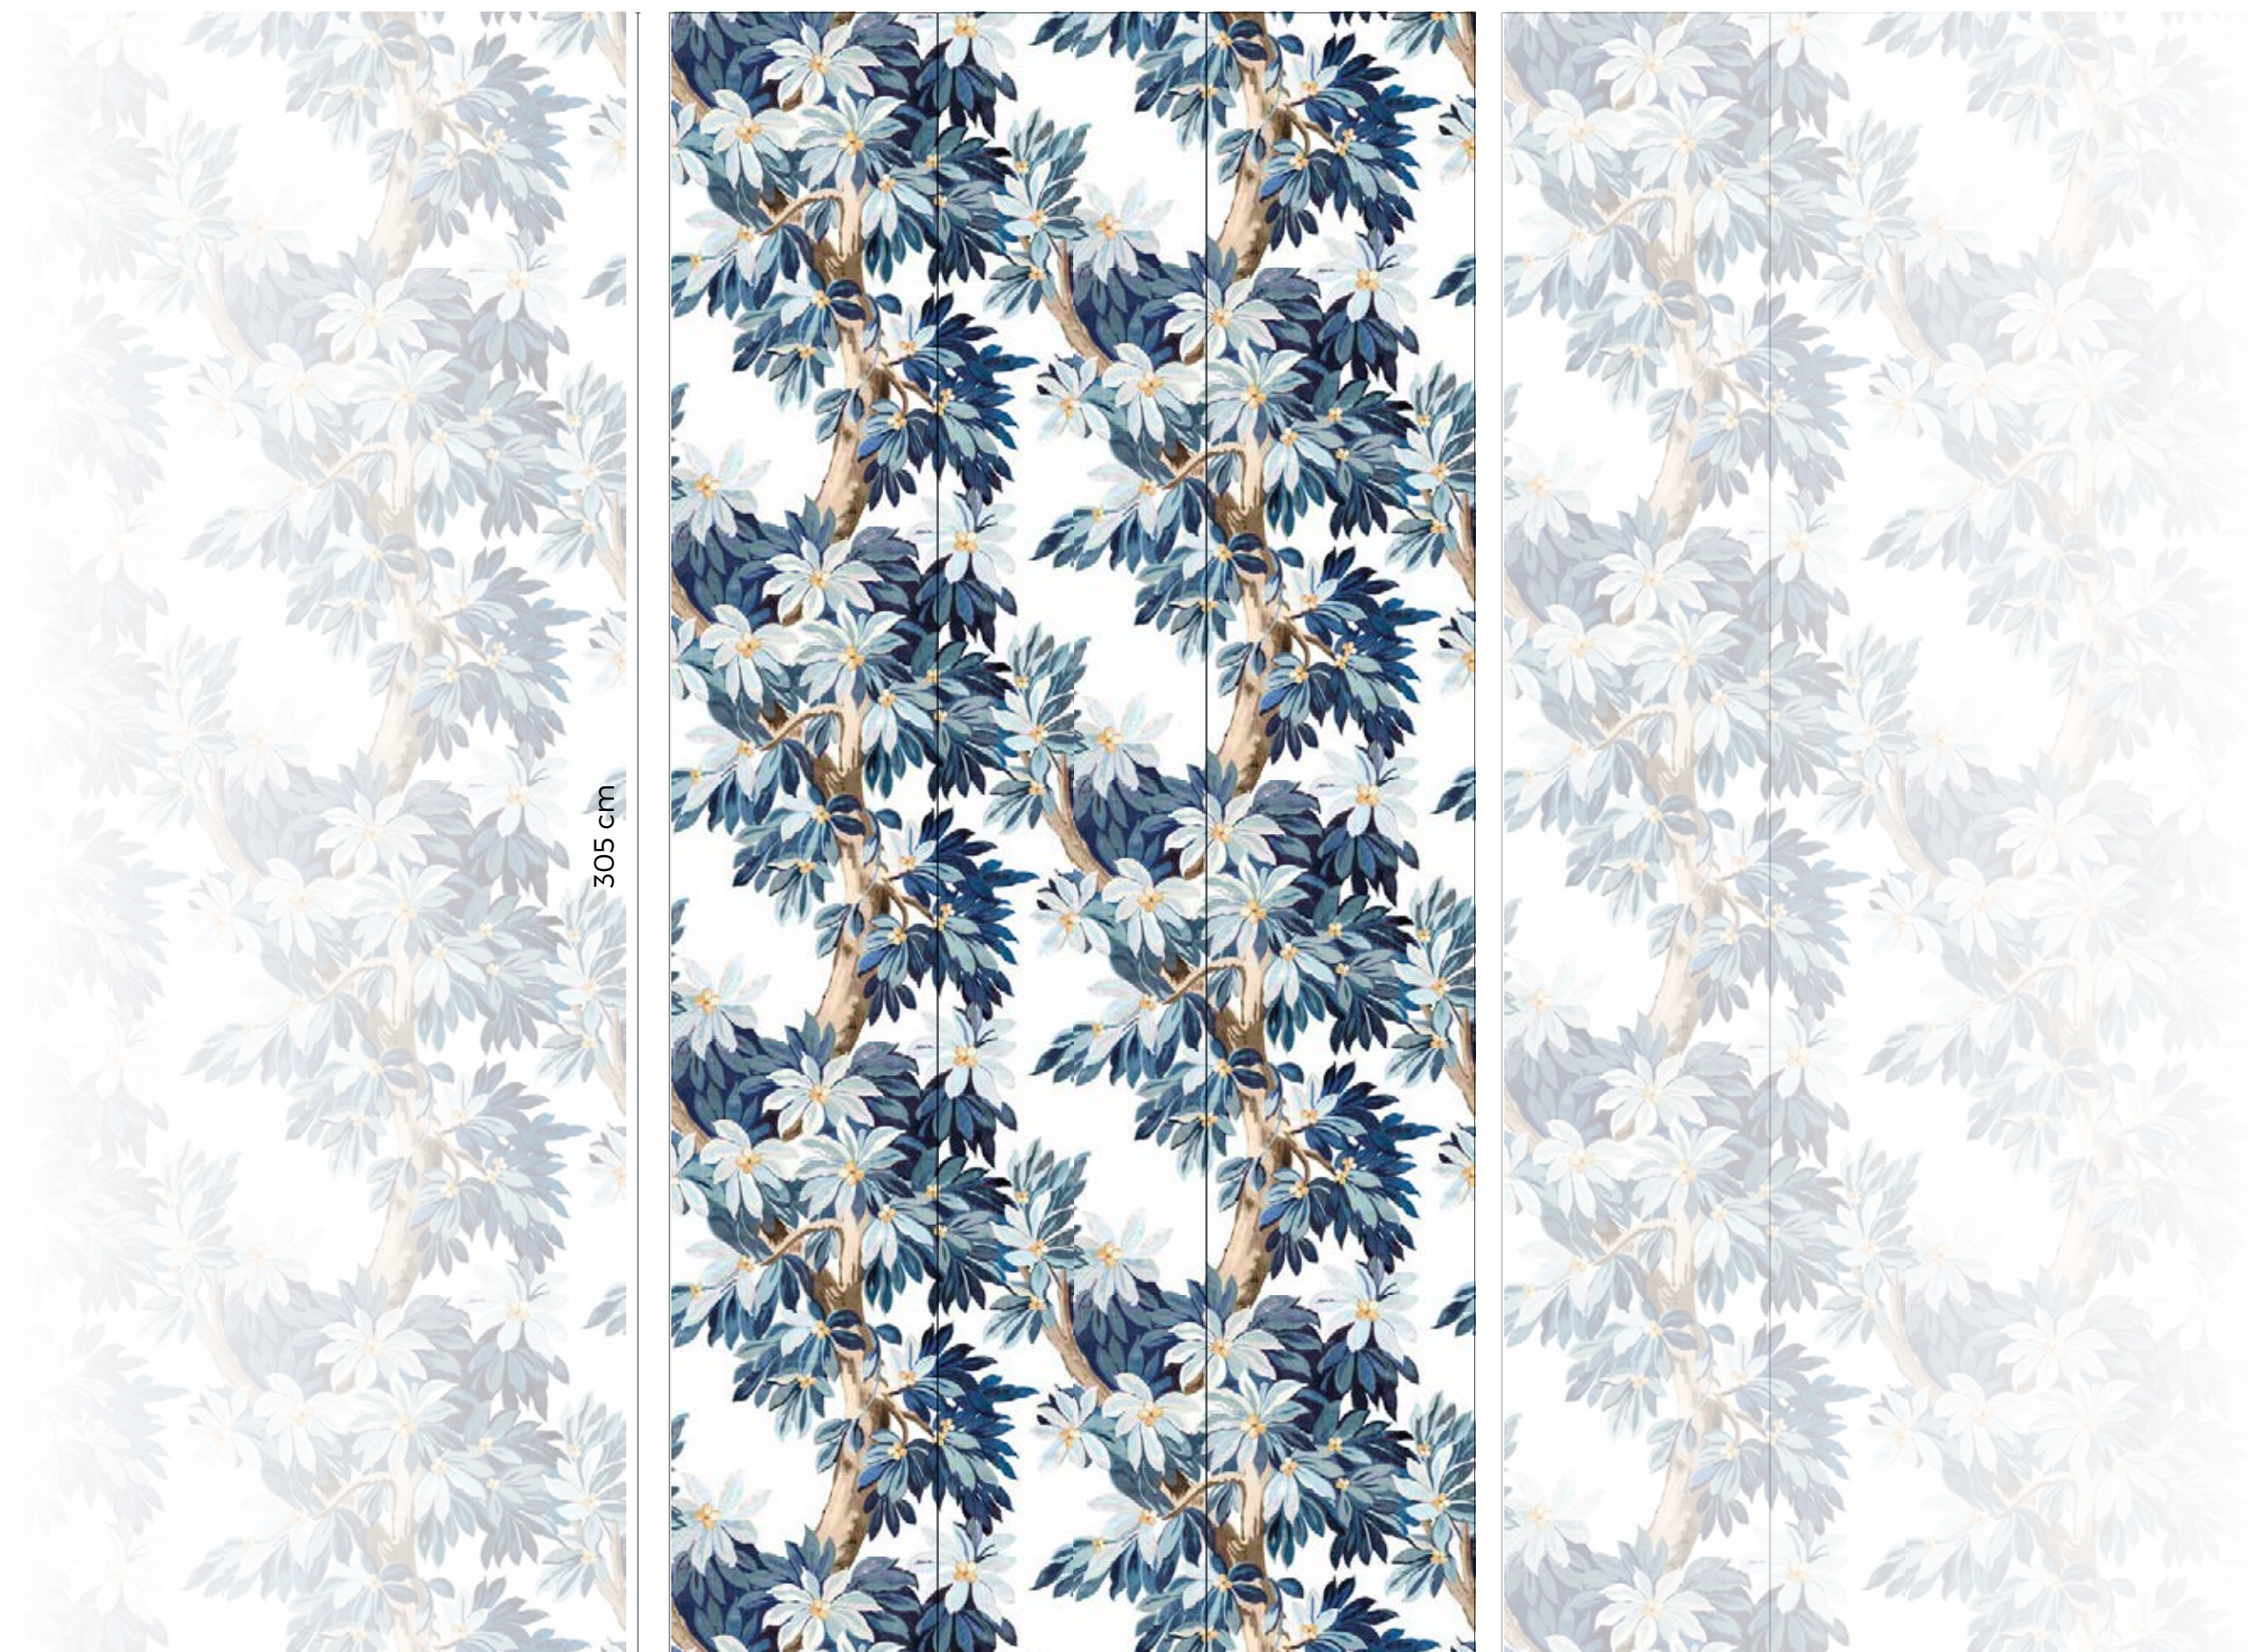

OMBRAGE

FRESQUE PACK

Pack n°1

Pack n°1

50 cm

Feuille Bleutée 1233

150 cm

FORMAT & RACCORD

Packs vendu individuellement, respectez les n° de bain.

Le design est conçu pour convenir à des murs entre H200 et H300 cm de hauteur suivant le modèle.

Raccord : les packs se raccordent à l'infini pour convenir à toutes longueurs de mur

CARACTÉRISTIQUES

- Papier peint intissé Mat lavable 155g
- Pose facile, encoller que le mur

SIZE & REPEAT

Sets sold individually, please respect bath numbers

The design is suitable for walls between 200 and 300 cm depending on the model.

Repeat : Sets can be infinitely connected to suit any wall length

CARACTÉRISTIQUES

- Matt washable non-woven wallpaper 155g
- Easy to install, glue only the wall

Fabriqué en France - Made In France

PAPERMINT