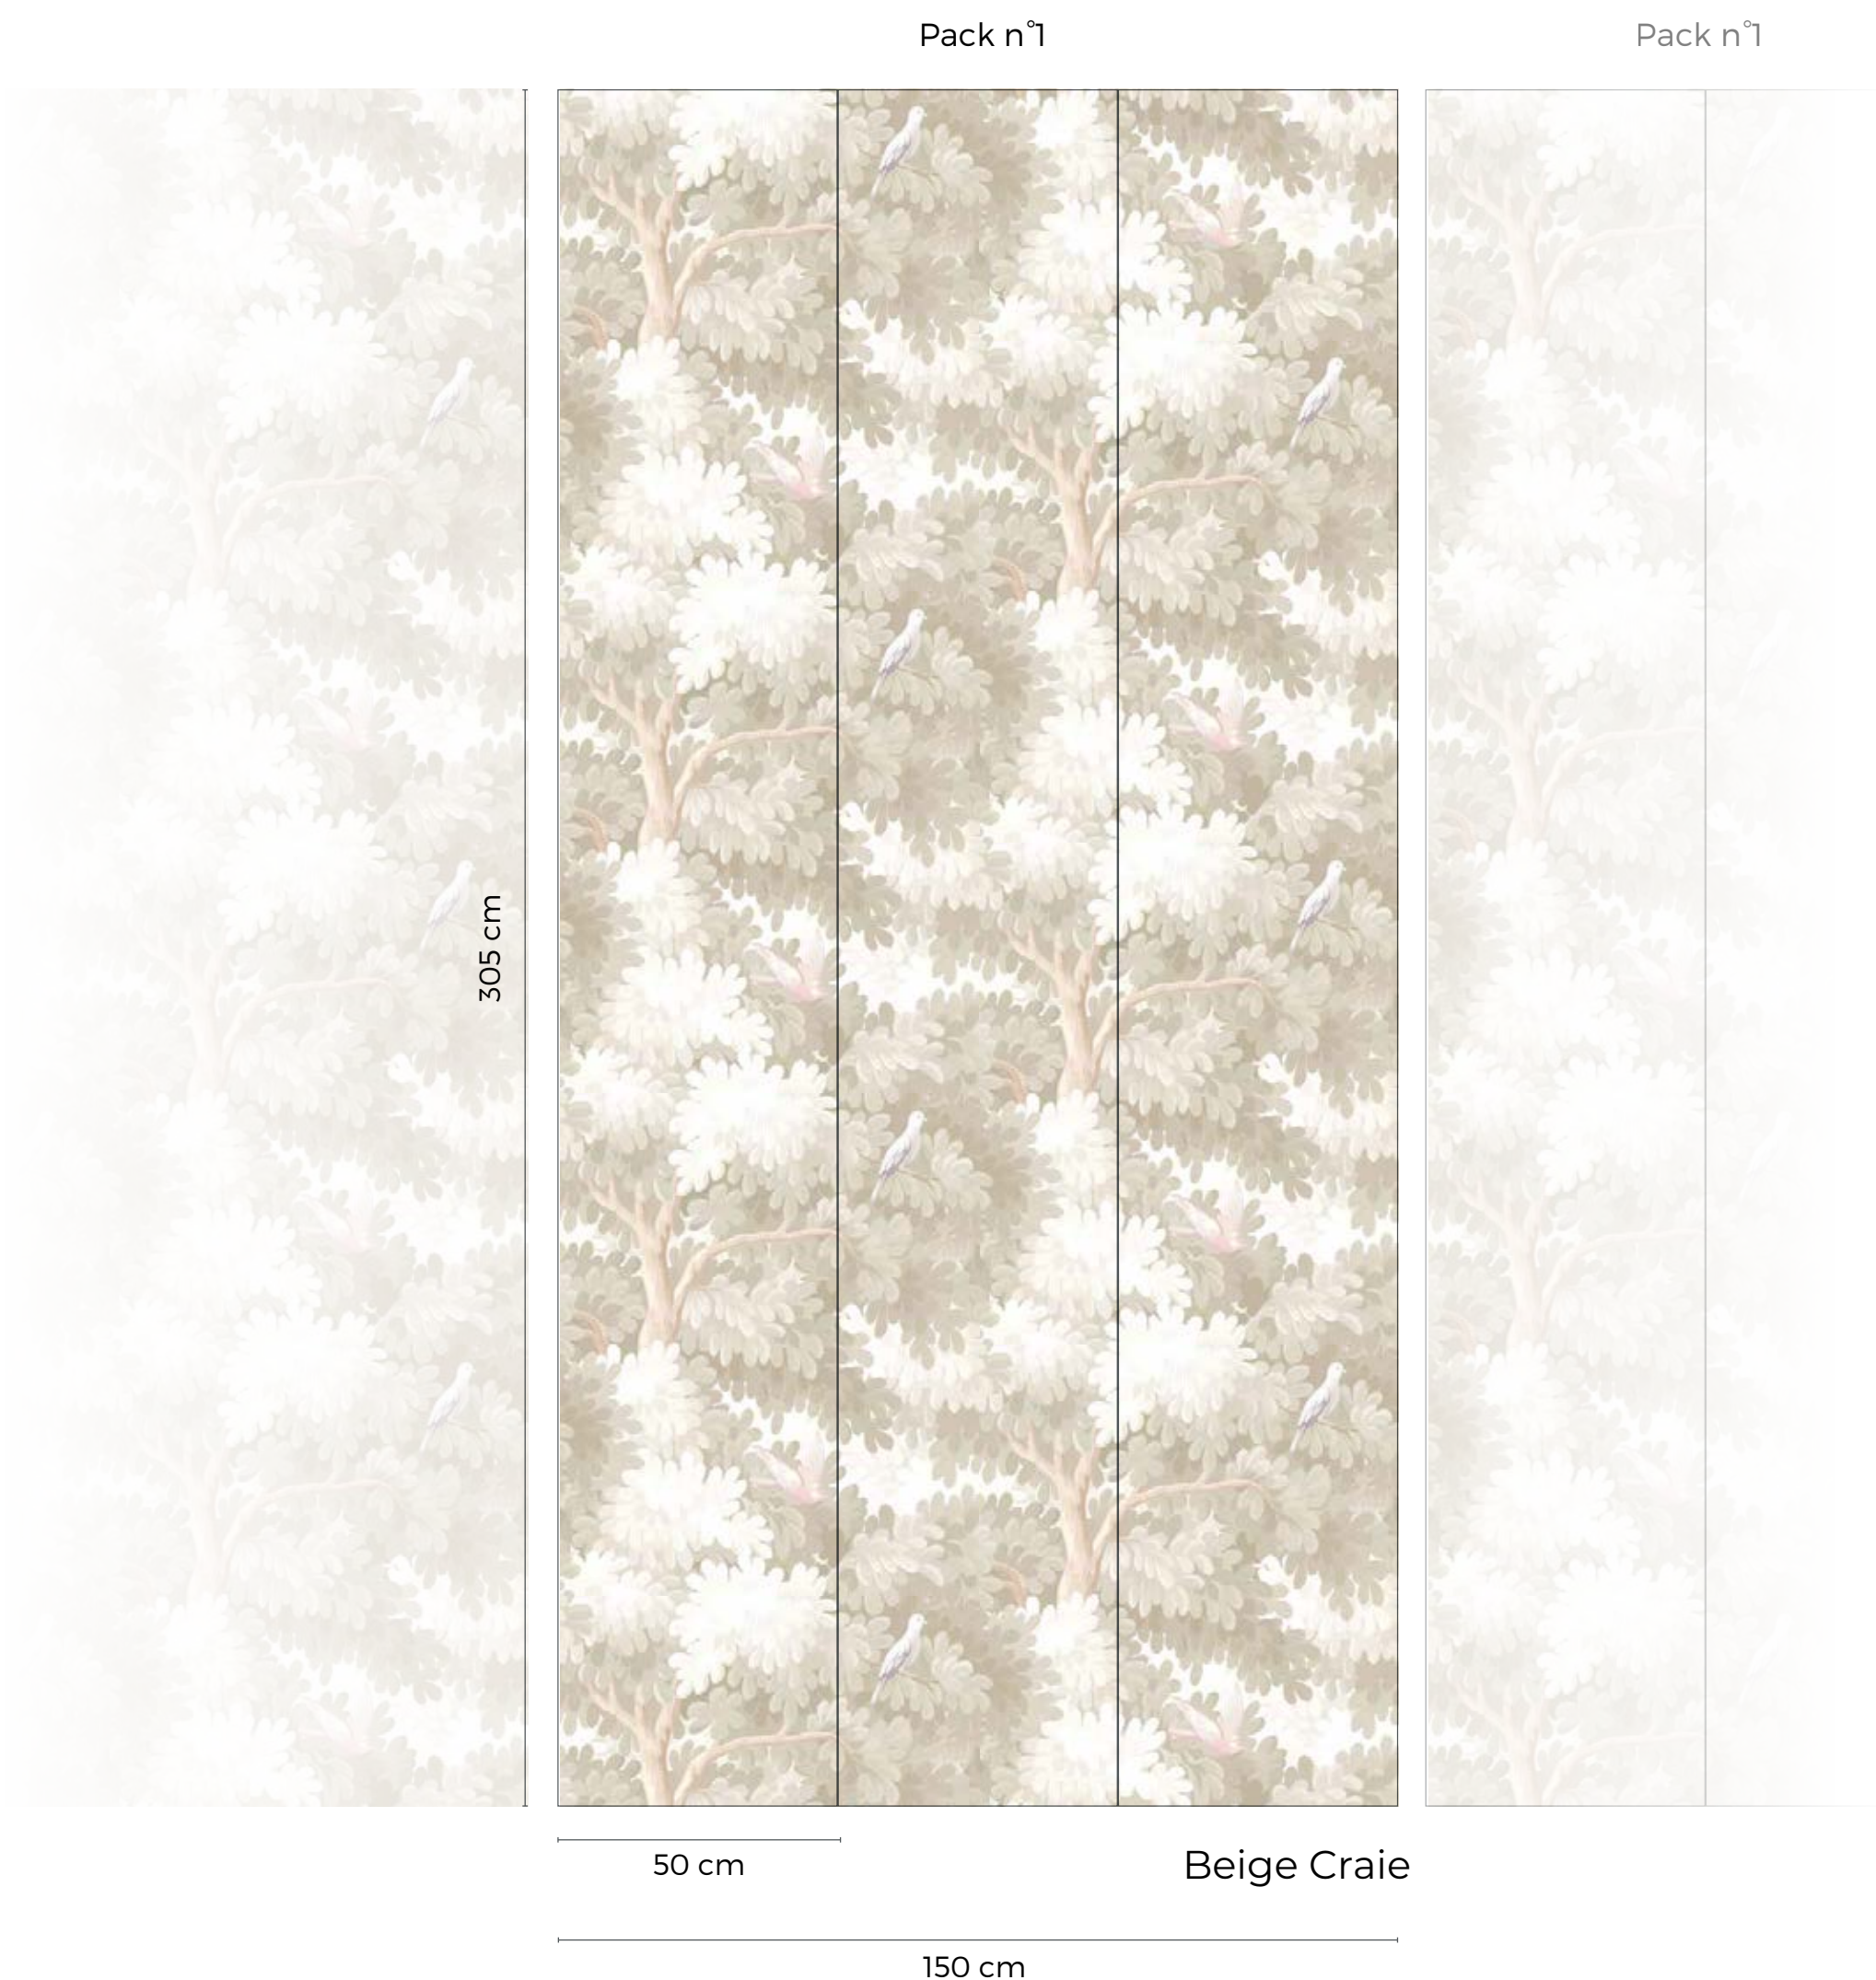

PERLE DE VERDURE

FRESQUE PACK

FORMAT & RACCORD

Packs vendu individuellement, respectez les n° de bain.

Le design est conçu pour convenir à des murs entre H200 et H300 cm de hauteur suivant le modèle.

Raccord : les packs se raccordent à l'infini pour convenir à toutes longueurs de mur

CARACTÉRISTIQUES

- Papier peint intissé Mat lavable 155g
- Pose facile, encoller que le mur

SIZE & REPEAT

Sets sold individually, please respect bath numbers

The design is suitable for walls between 200 and 300 cm depending on the model.

Repeat : Sets can be infinitely connected to suit any wall length

CARACTÉRISTIQUES

- Matt washable non-woven wallpaper 155g
- Easy to install, glue only the wall

Fabriqué en France - Made In France

PAPERMINT