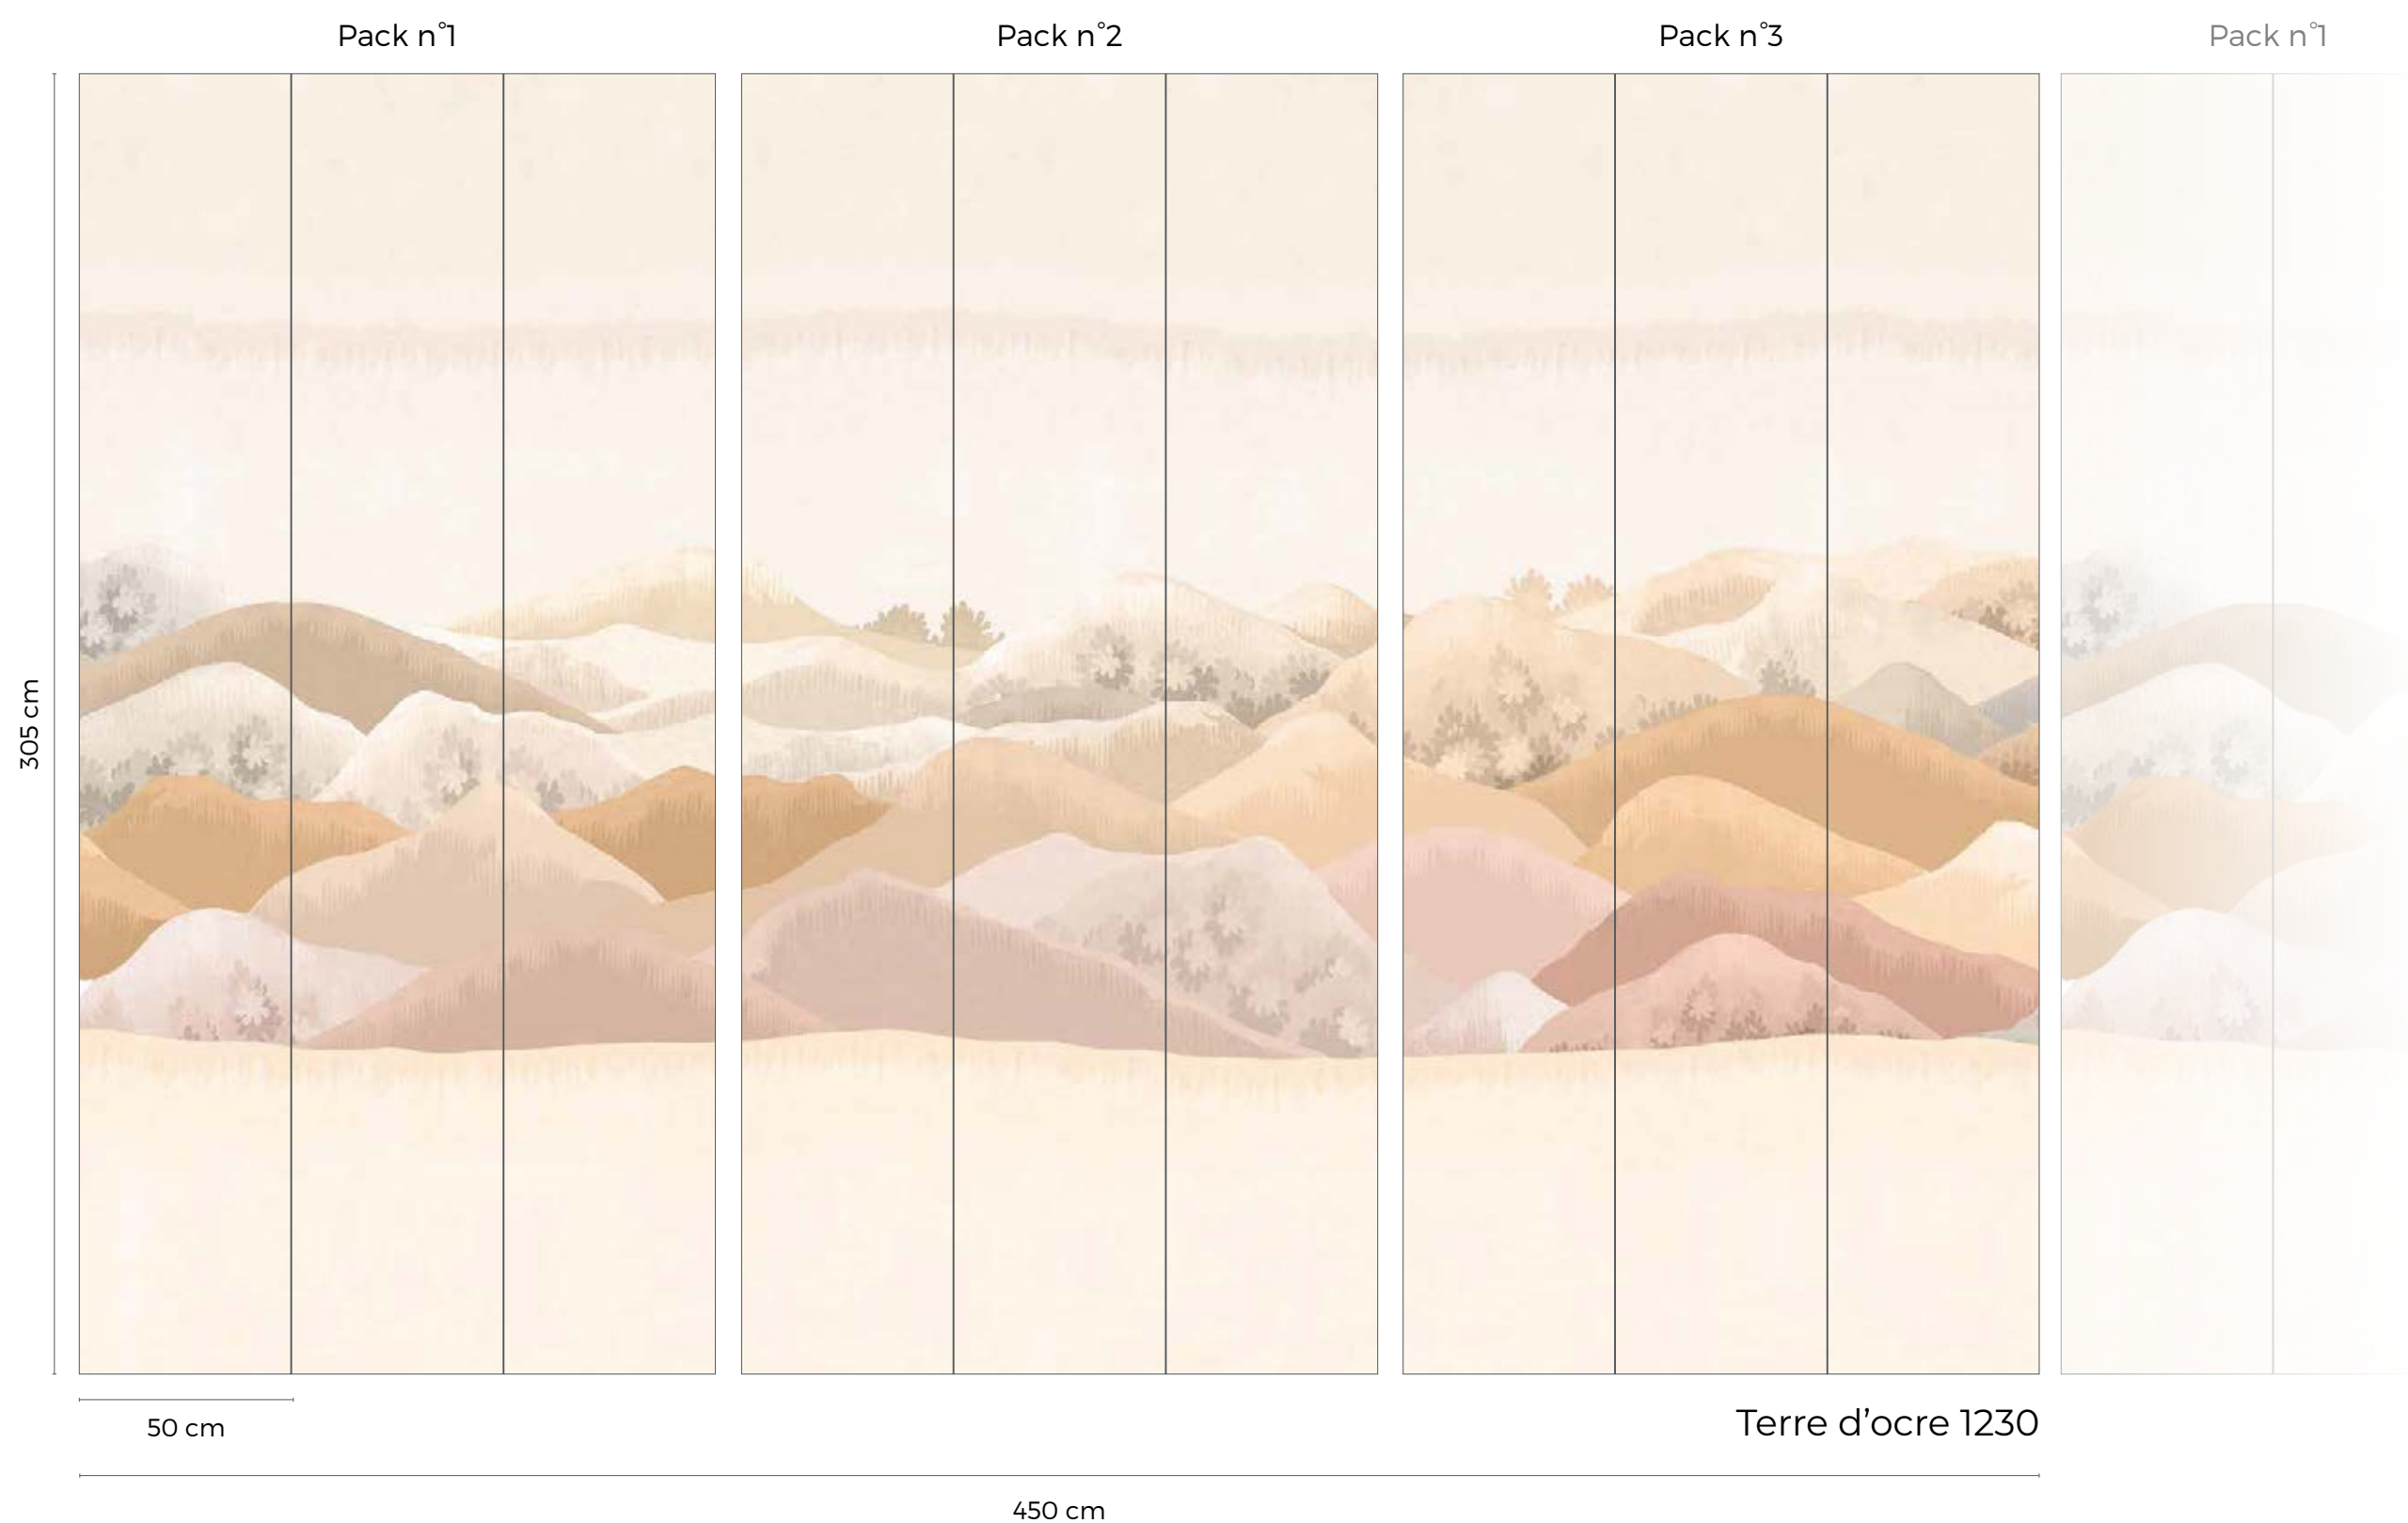

DOUCE MONTAGNE

FRESQUE PACK

FORMAT & RACCORD

Packs vendu individuellement, respectez les n° de bain.

Le design est conçu pour convenir à des murs entre H200 et H300 cm de hauteur suivant le modèle.

Raccord : les packs se raccordent à l'infini pour convenir à toutes longueurs de mur

CARACTÉRISTIQUES

- Papier peint intissé Mat lavable 155g
- Pose facile, encoller que le mur

SIZE & REPEAT

Sets sold individually, please respect bath numbers

The design is suitable for walls between 200 and 300 cm depending on the model.

Repeat : Sets can be infinitely connected to suit any wall length

CARACTÉRISTIQUES

- Matt washable non-woven wallpaper 155g
- Easy to install, glue only the wall

Fabriqué en France - Made In France

PAPERMINT