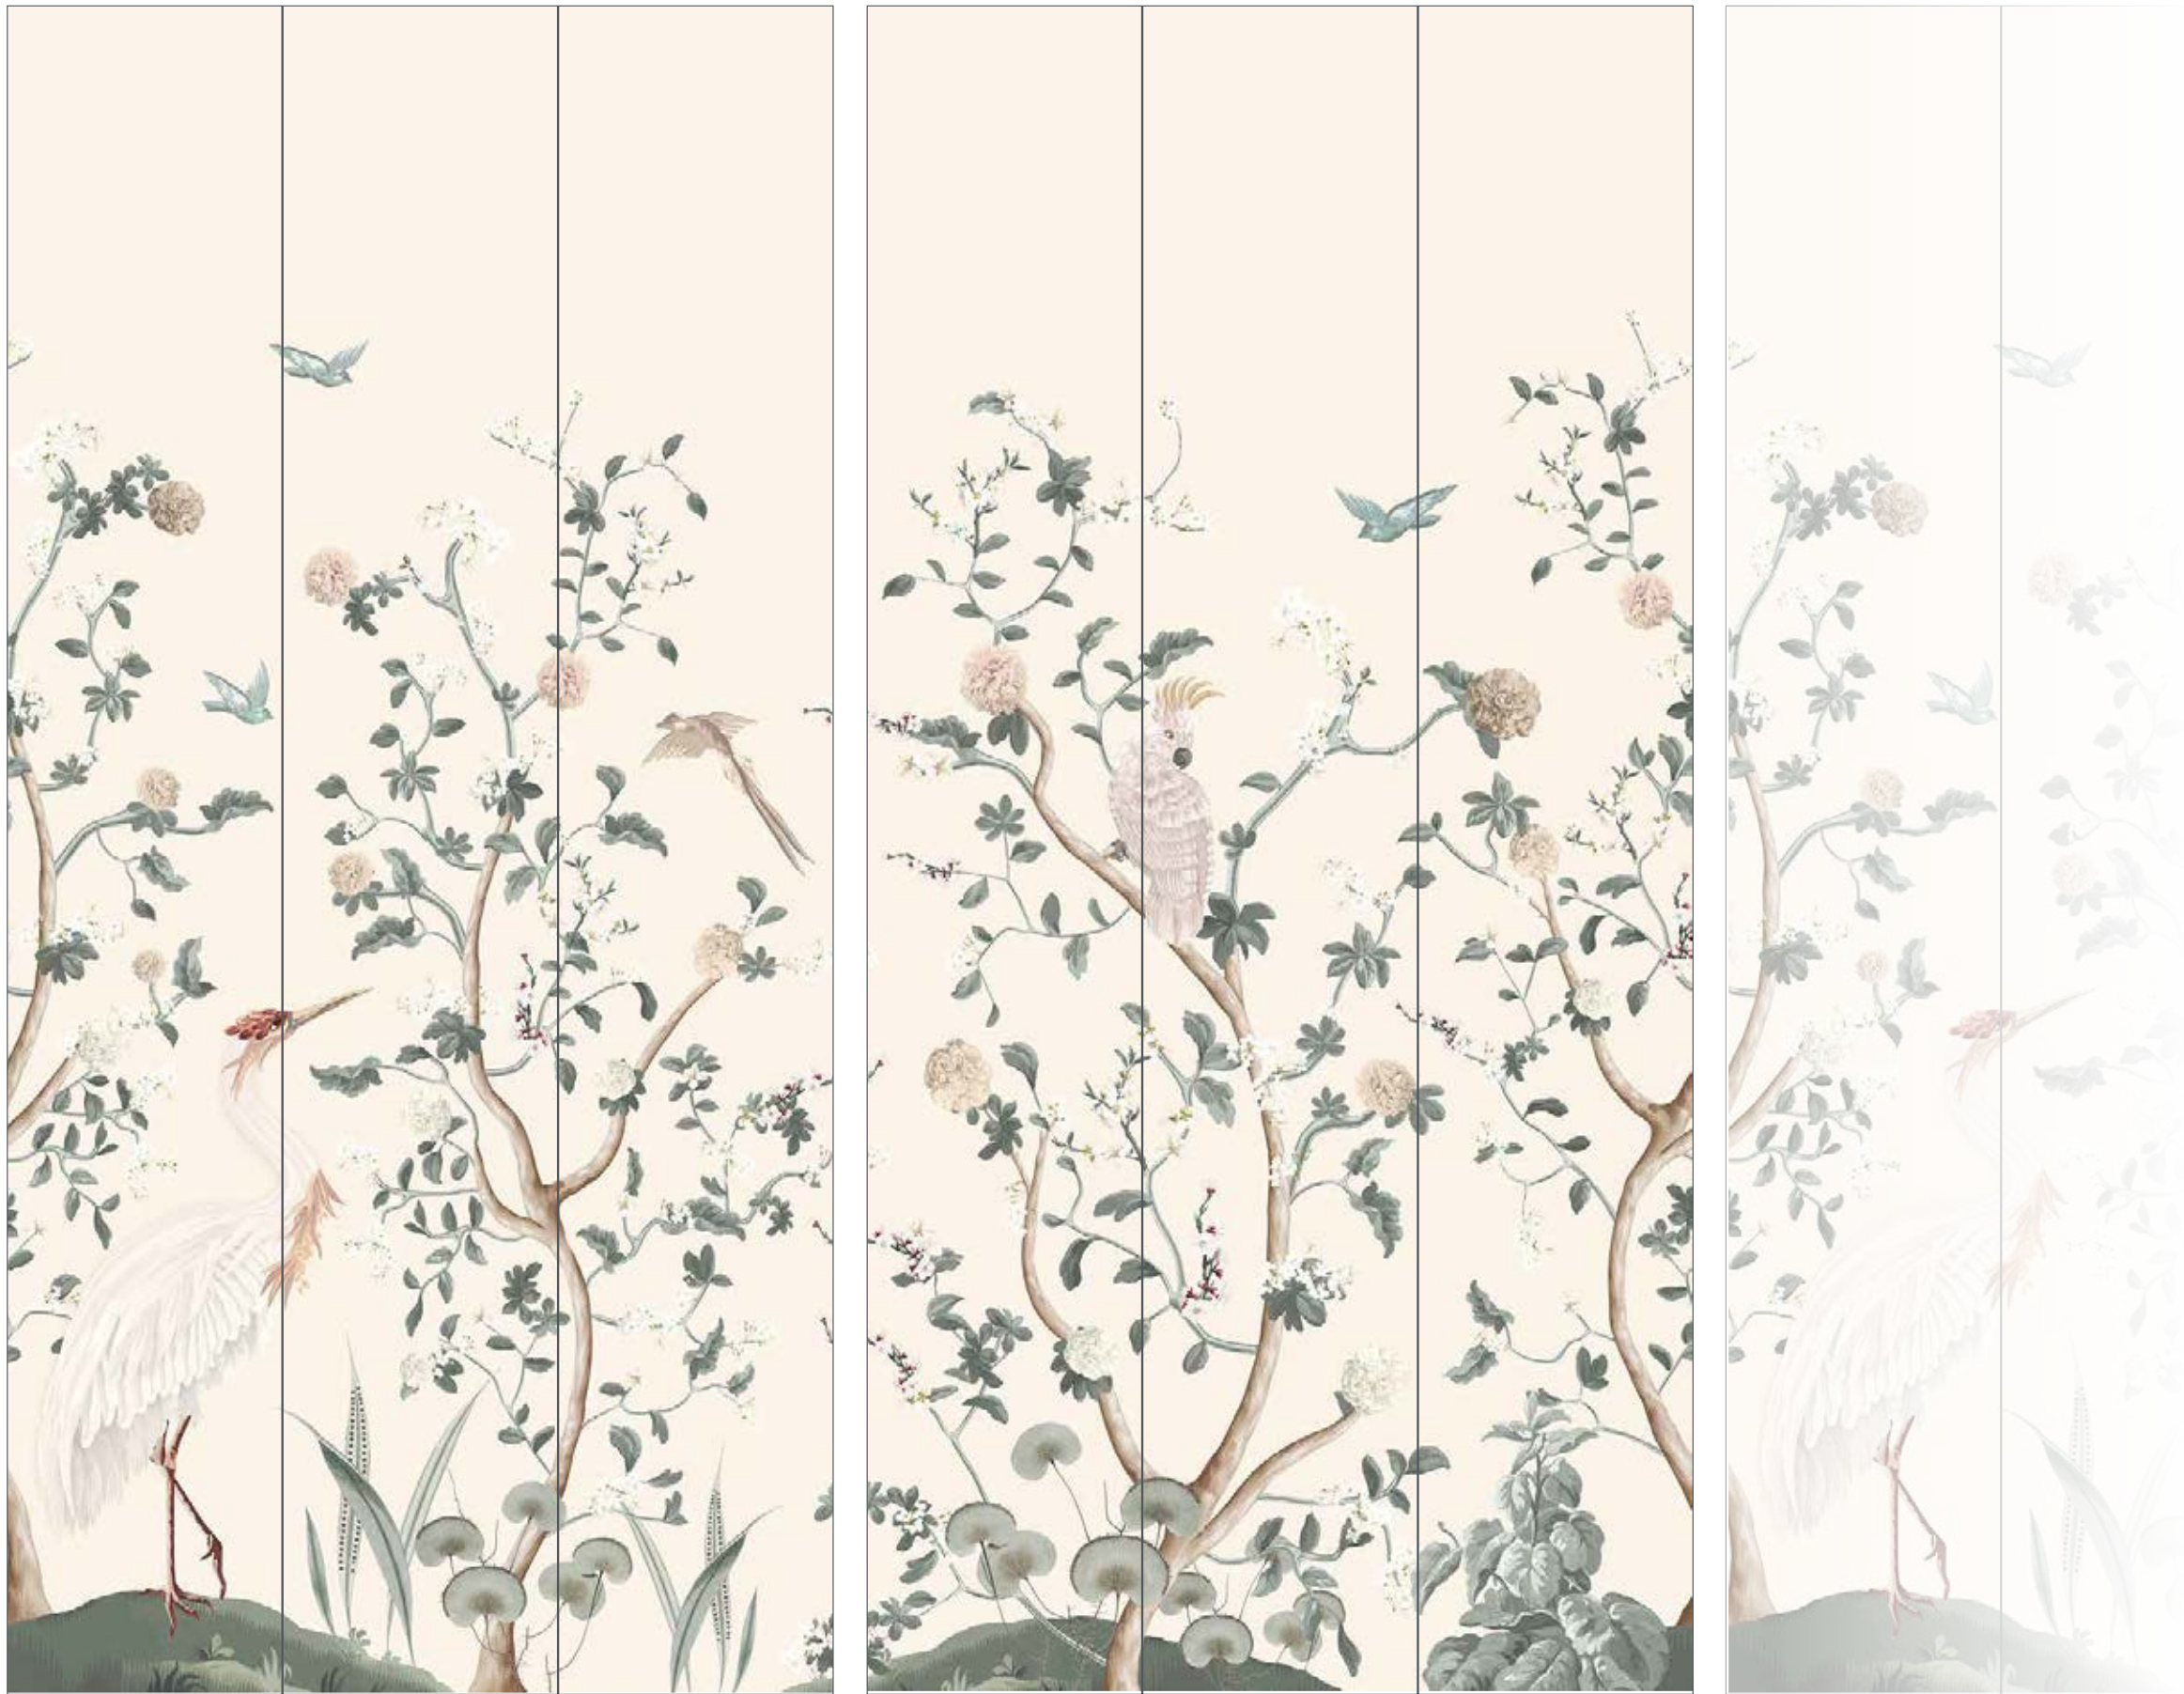

CHINOISERIE & LE HÉRON

Pack n°1

Pack n°2

Pack n°1

120"
305 cm

50 cm
19,68"

Plume 1308-h

300 cm
118"

FORMAT & RACCORD

Packs vendu individuellement, respectez les n° de bain.

Le design est conçu pour convenir à des murs entre H200 et H300 cm de hauteur suivant le modèle.

Raccord : les packs se raccordent à l'infini pour convenir à toutes longueurs de mur

CARACTÉRISTIQUES

- Papier peint intissé Mat lavable 155g
- Pose facile, encoller que le mur

SIZE & REPEAT

Sets sold individually, please respect bath numbers

The design is suitable for walls between 200 and 300 cm depending on the model.

Repeat : Sets can be infinitely connected to suit any wall length

CARACTÉRISTIQUES

- Matt washable non-woven wallpaper 155g
- Easy to install, glue only the wall

Fabriqué en France - Made In France

PAPERMINT