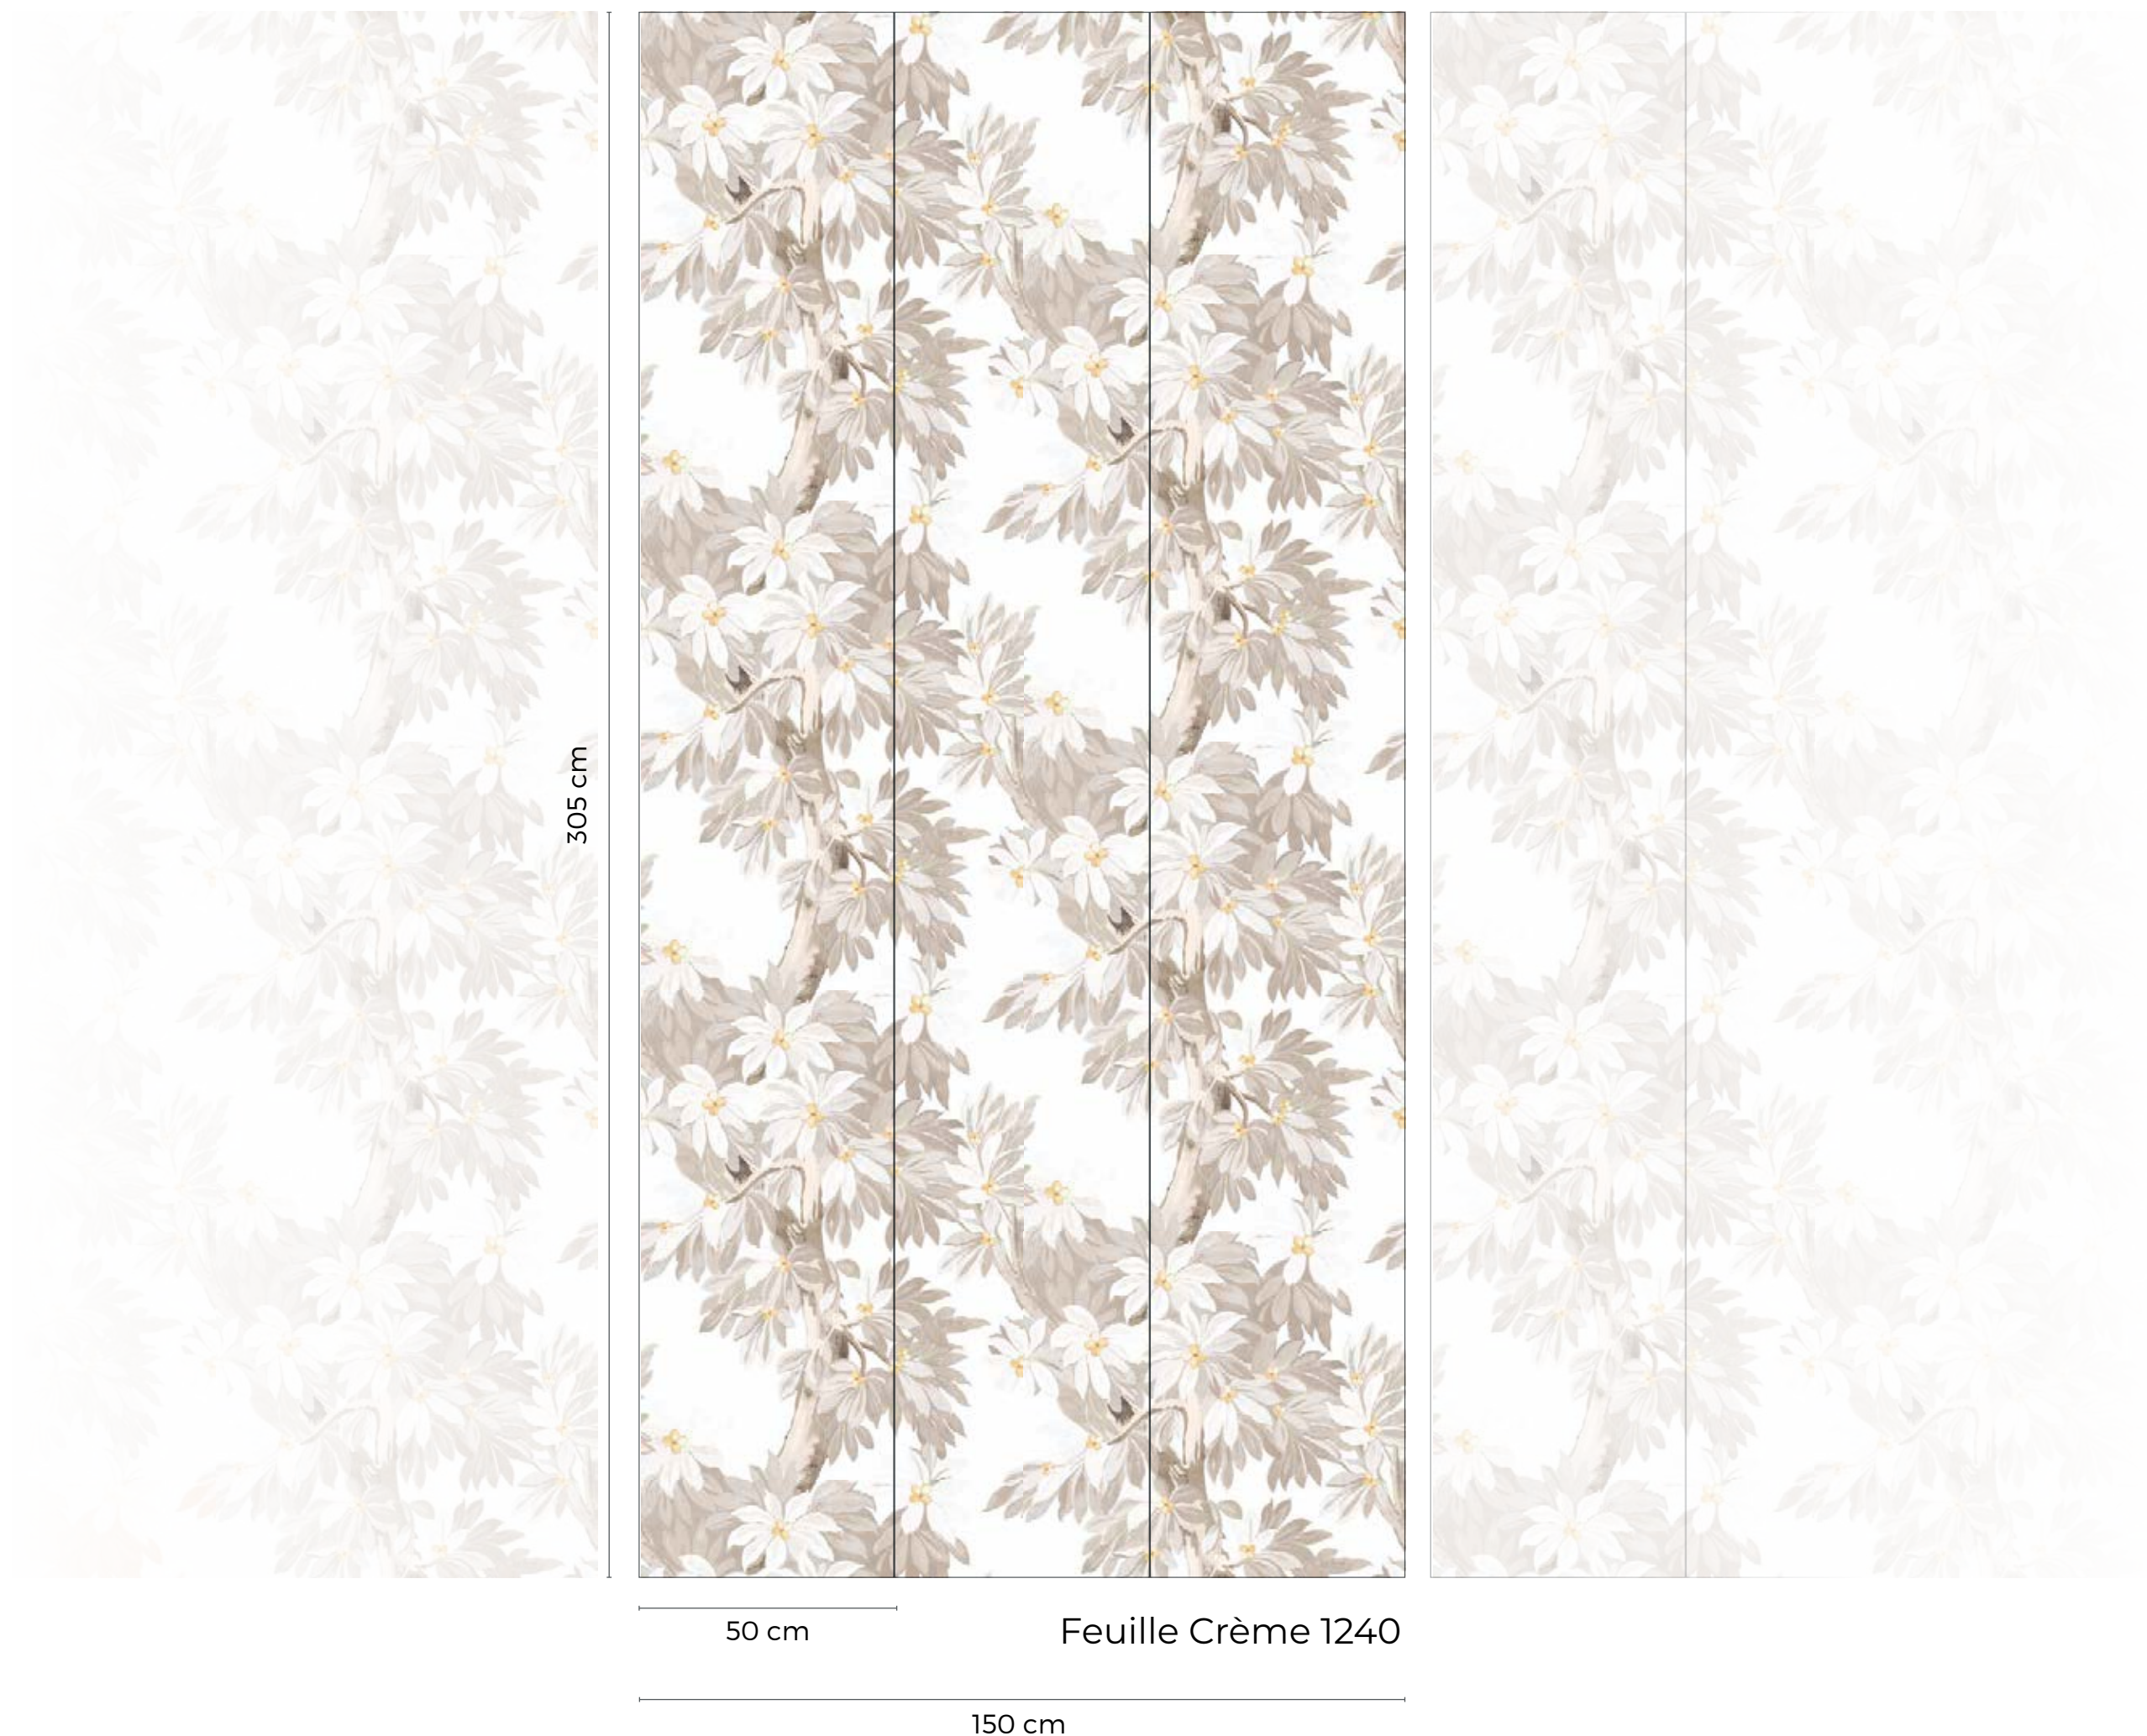

OMBRAGE

FRESQUE PACK

Pack n°1

Pack n°1

FORMAT & RACCORD

Packs vendu individuellement, respectez les n° de bain.

Le design est conçu pour convenir à des murs entre H200 et H300 cm de hauteur suivant le modèle.

Raccord : les packs se raccordent à l'infini pour convenir à toutes longueurs de mur

CARACTÉRISTIQUES

- Papier peint intissé Mat lavable 155g
- Pose facile, encoller que le mur

SIZE & REPEAT

Sets sold individually, please respect bath numbers

The design is suitable for walls between 200 and 300 cm depending on the model.

Repeat : Sets can be infinitely connected to suit any wall length

CARACTÉRISTIQUES

- Matt washable non-woven wallpaper 155g
- Easy to install, glue only the wall

Fabriqué en France - Made In France

PAPERMINT