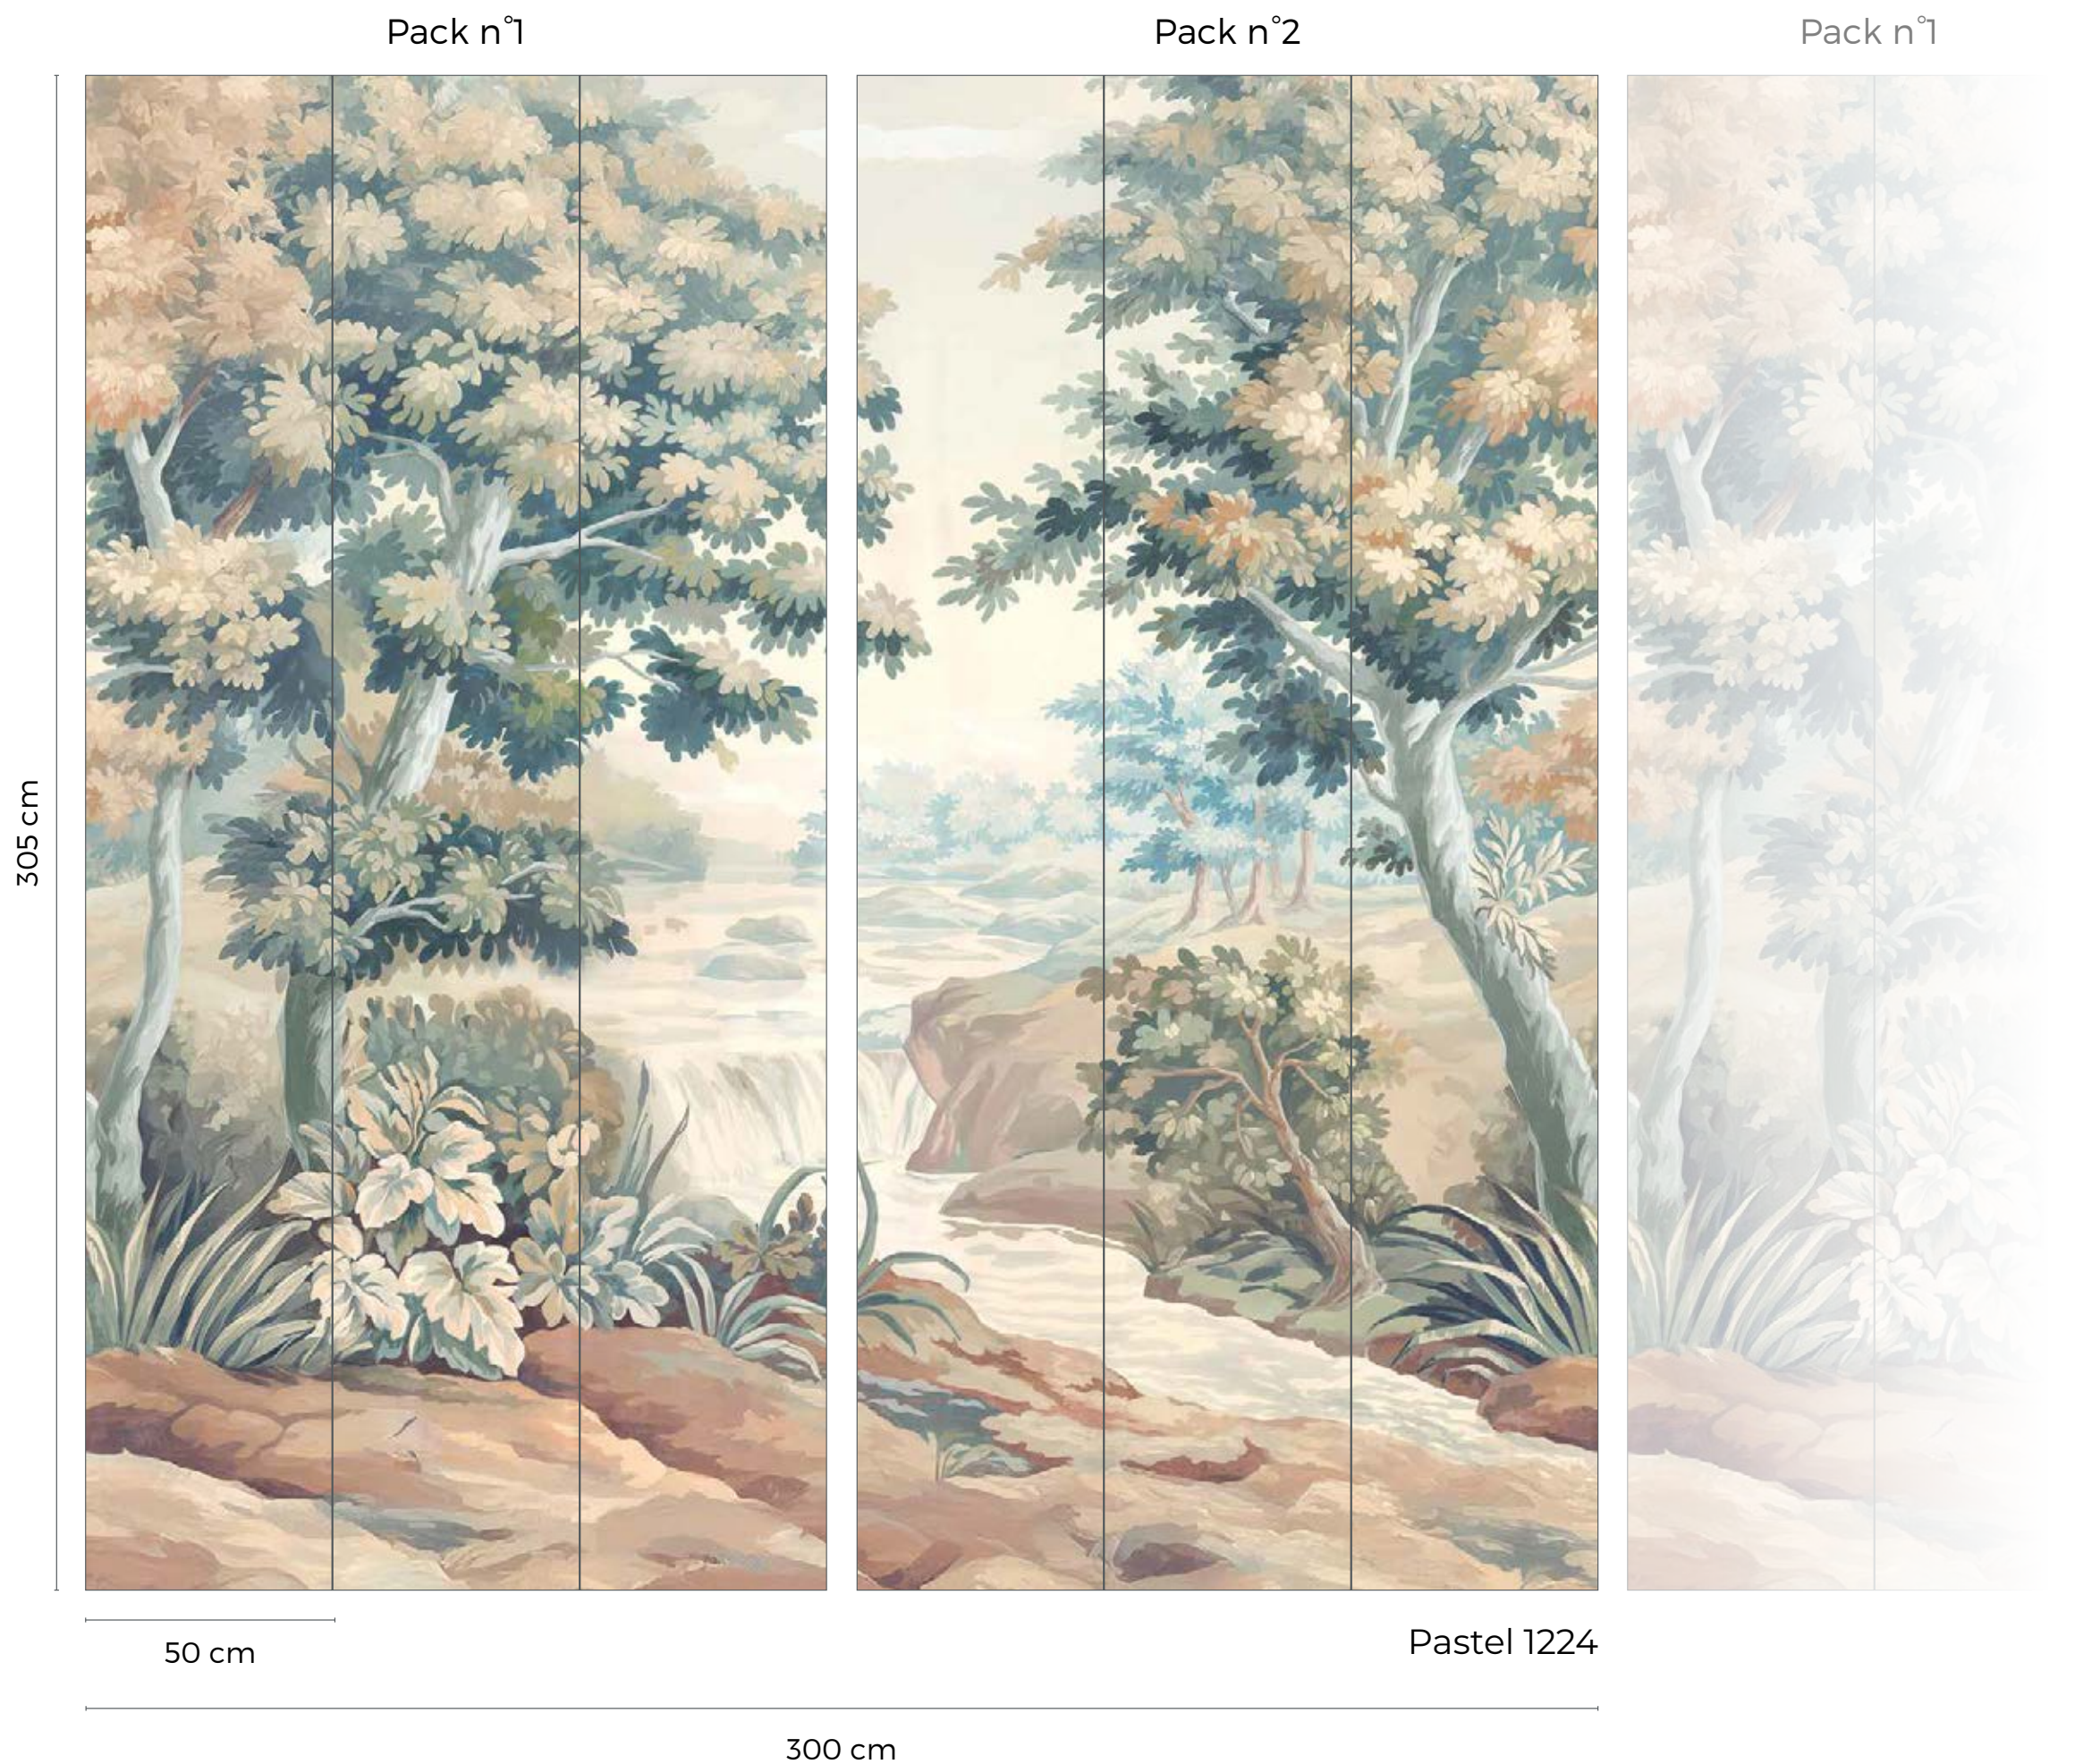

VAL DE LOIRE

FRESQUE PACK

FORMAT & RACCORD

Packs vendu individuellement, respectez les n° de bain.

Le design est conçu pour convenir à des murs entre H200 et H300 cm de hauteur suivant le modèle.

Raccord : les packs se raccordent à l'infini pour convenir à toutes longueurs de mur

CARACTÉRISTIQUES

- Papier peint intissé Mat lavable 155g
- Pose facile, encoller que le mur

SIZE & REPEAT

Sets sold individually, please respect bath numbers

The design is suitable for walls between 200 and 300 cm depending on the model.

Repeat : Sets can be infinitely connected to suit any wall length

CARACTÉRISTIQUES

- Matt washable non-woven wallpaper 155g
- Easy to install, glue only the wall

Fabriqué en France - Made In France

PAPERMINT