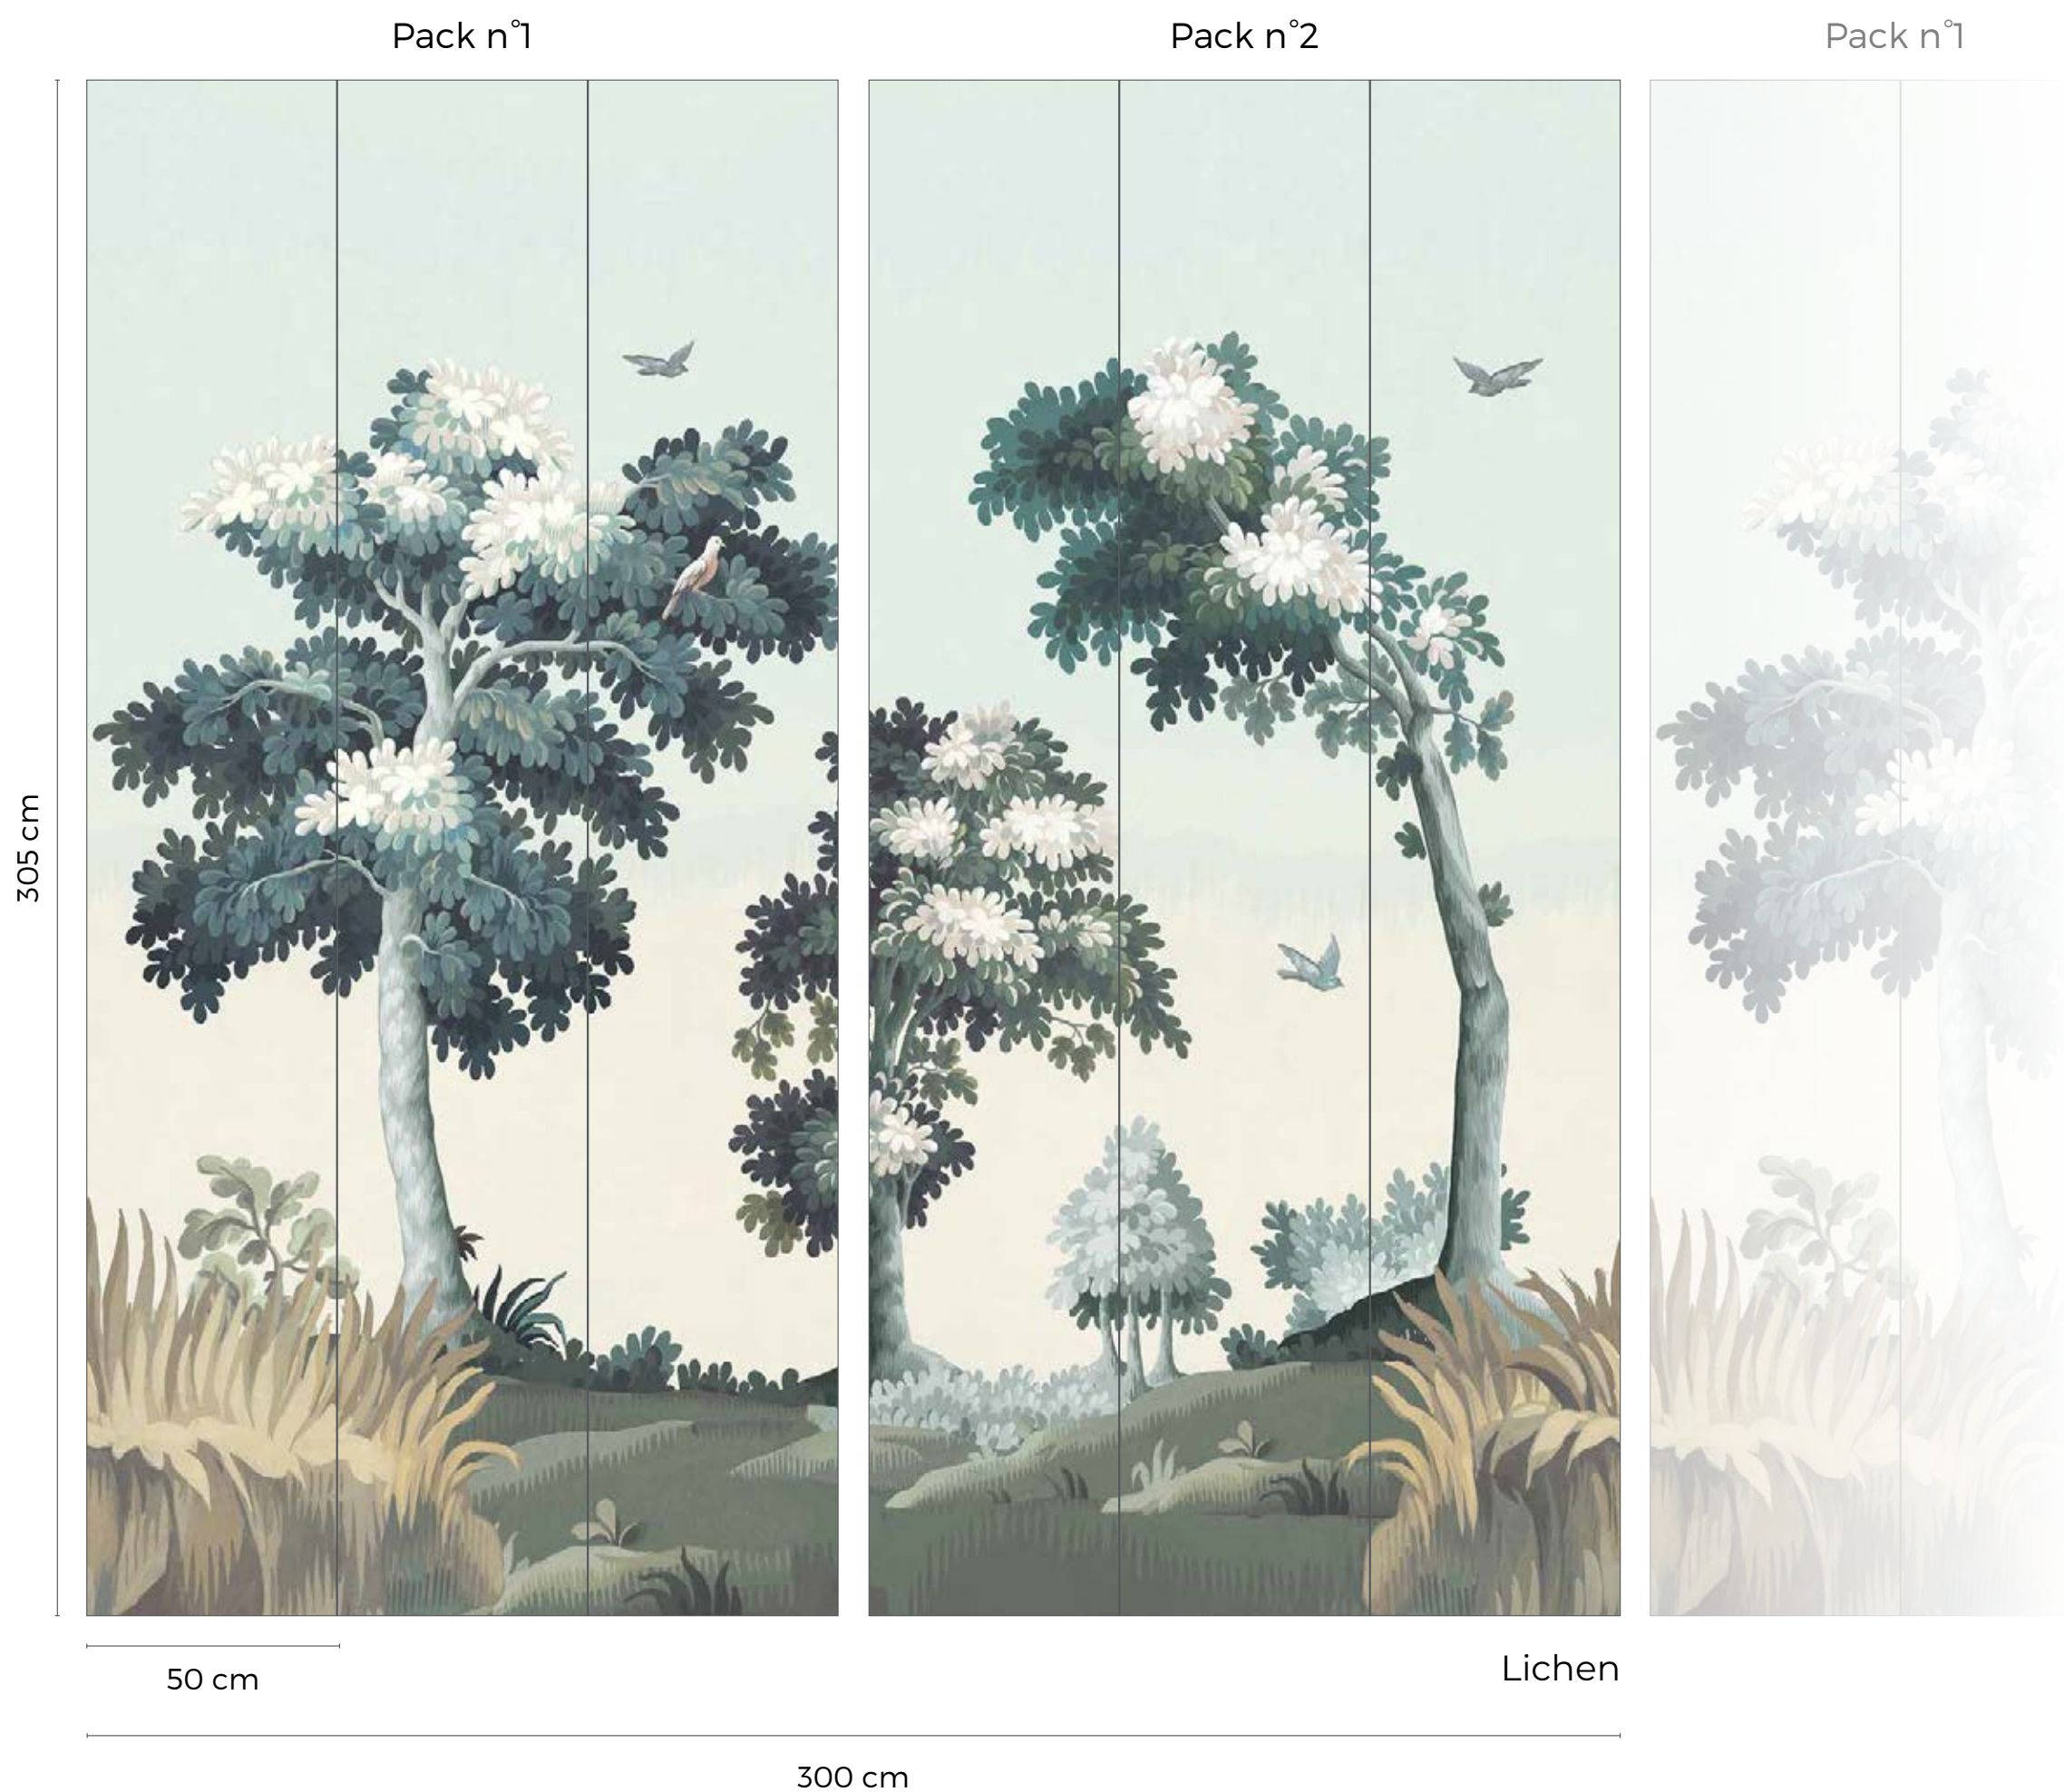

SOUS-BOIS

FRESQUE PACK

FORMAT & RACCORD

Packs vendu individuellement, respectez les n° de bain.

Le design est conçu pour convenir à des murs entre H200 et H300 cm de hauteur suivant le modèle.

Raccord : les packs se raccordent à l'infini pour convenir à toutes longueurs de mur

CARACTÉRISTIQUES

- Papier peint intissé Mat lavable 155g
- Pose facile, encoller que le mur

SIZE & REPEAT

Sets sold individually, please respect bath numbers

The design is suitable for walls between 200 and 300 cm depending on the model.

Repeat : Sets can be infinitely connected to suit any wall length

CARACTÉRISTIQUES

- Matt washable non-woven wallpaper 155g
- Easy to install, glue only the wall

Fabriqué en France - Made In France

PAPERMINT