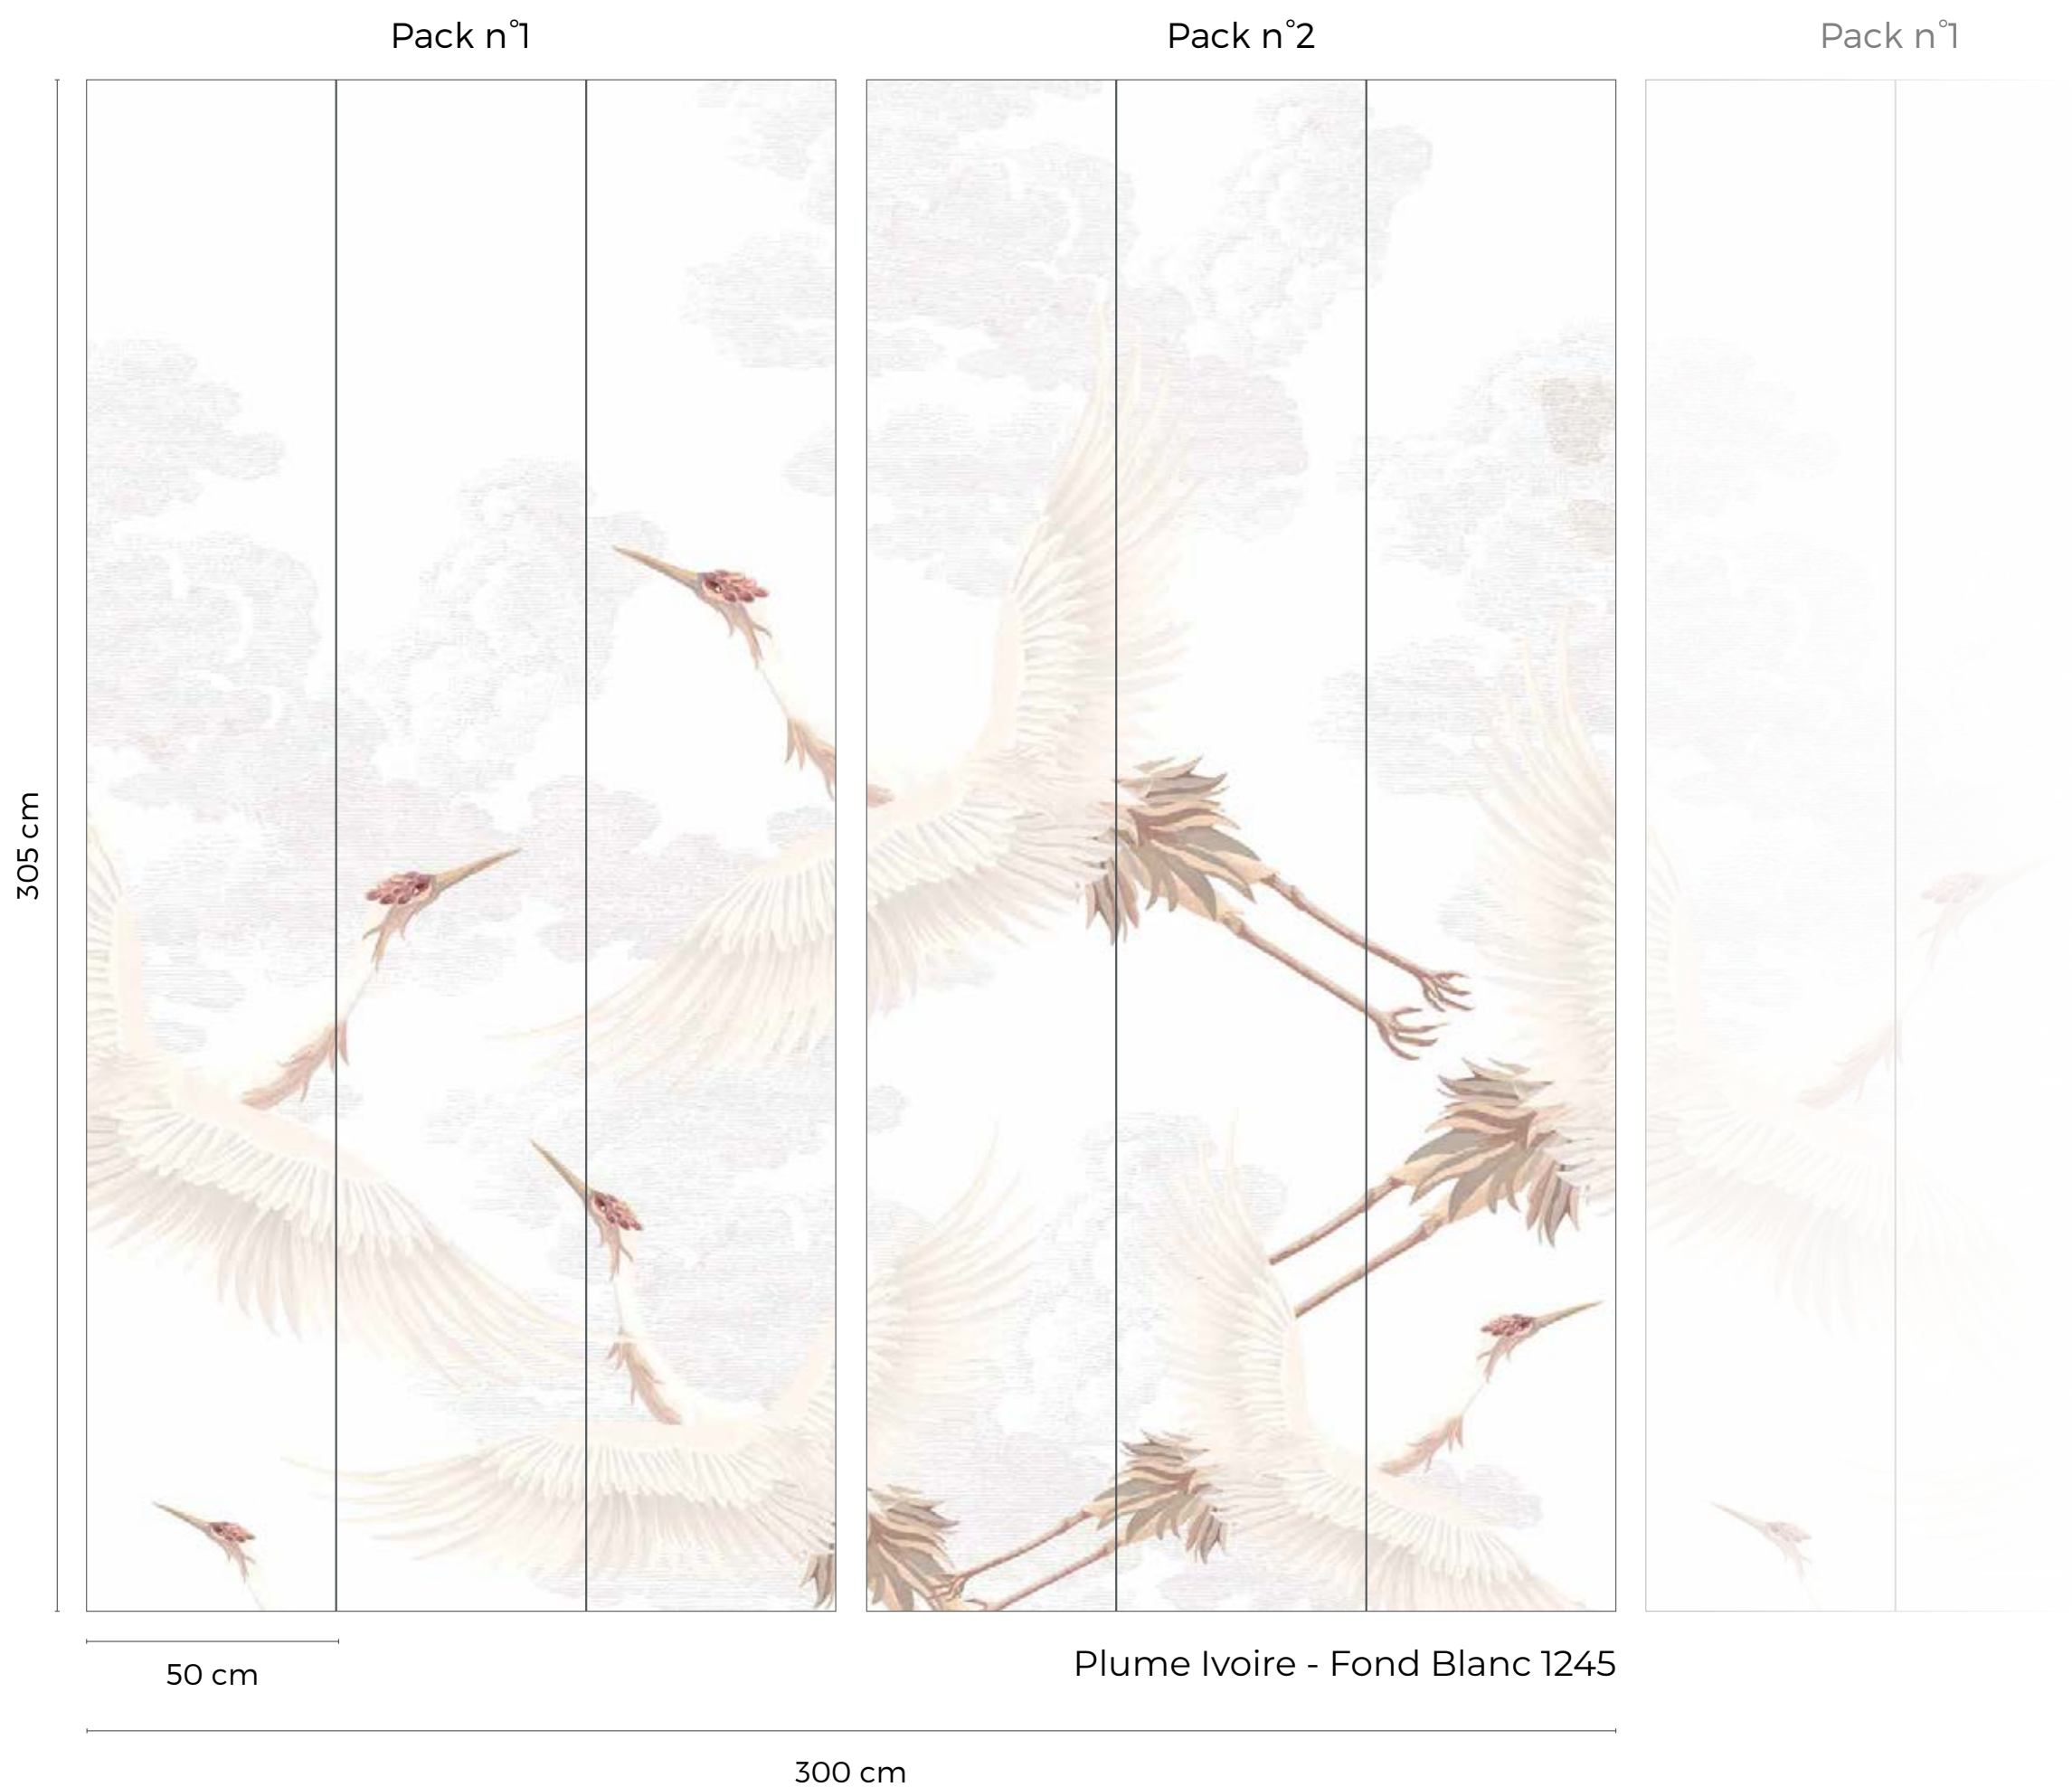

L'ENVOL DU HÉRON

FRESQUE PACK

FORMAT & RACCORD

Packs vendu individuellement, respectez les n° de bain.

Le design est conçu pour convenir à des murs entre H200 et H300 cm de hauteur suivant le modèle.

Raccord : les packs se raccordent à l'infini pour convenir à toutes longueurs de mur

CARACTÉRISTIQUES

- Papier peint intissé Mat lavable 155g
- Pose facile, encoller que le mur

SIZE & REPEAT

Sets sold individually, please respect bath numbers

The design is suitable for walls between 200 and 300 cm depending on the model.

Repeat : Sets can be infinitely connected to suit any wall length

CARACTÉRISTIQUES

- Matt washable non-woven wallpaper 155g
- Easy to install, glue only the wall

Fabriqué en France - Made In France

PAPERMINT