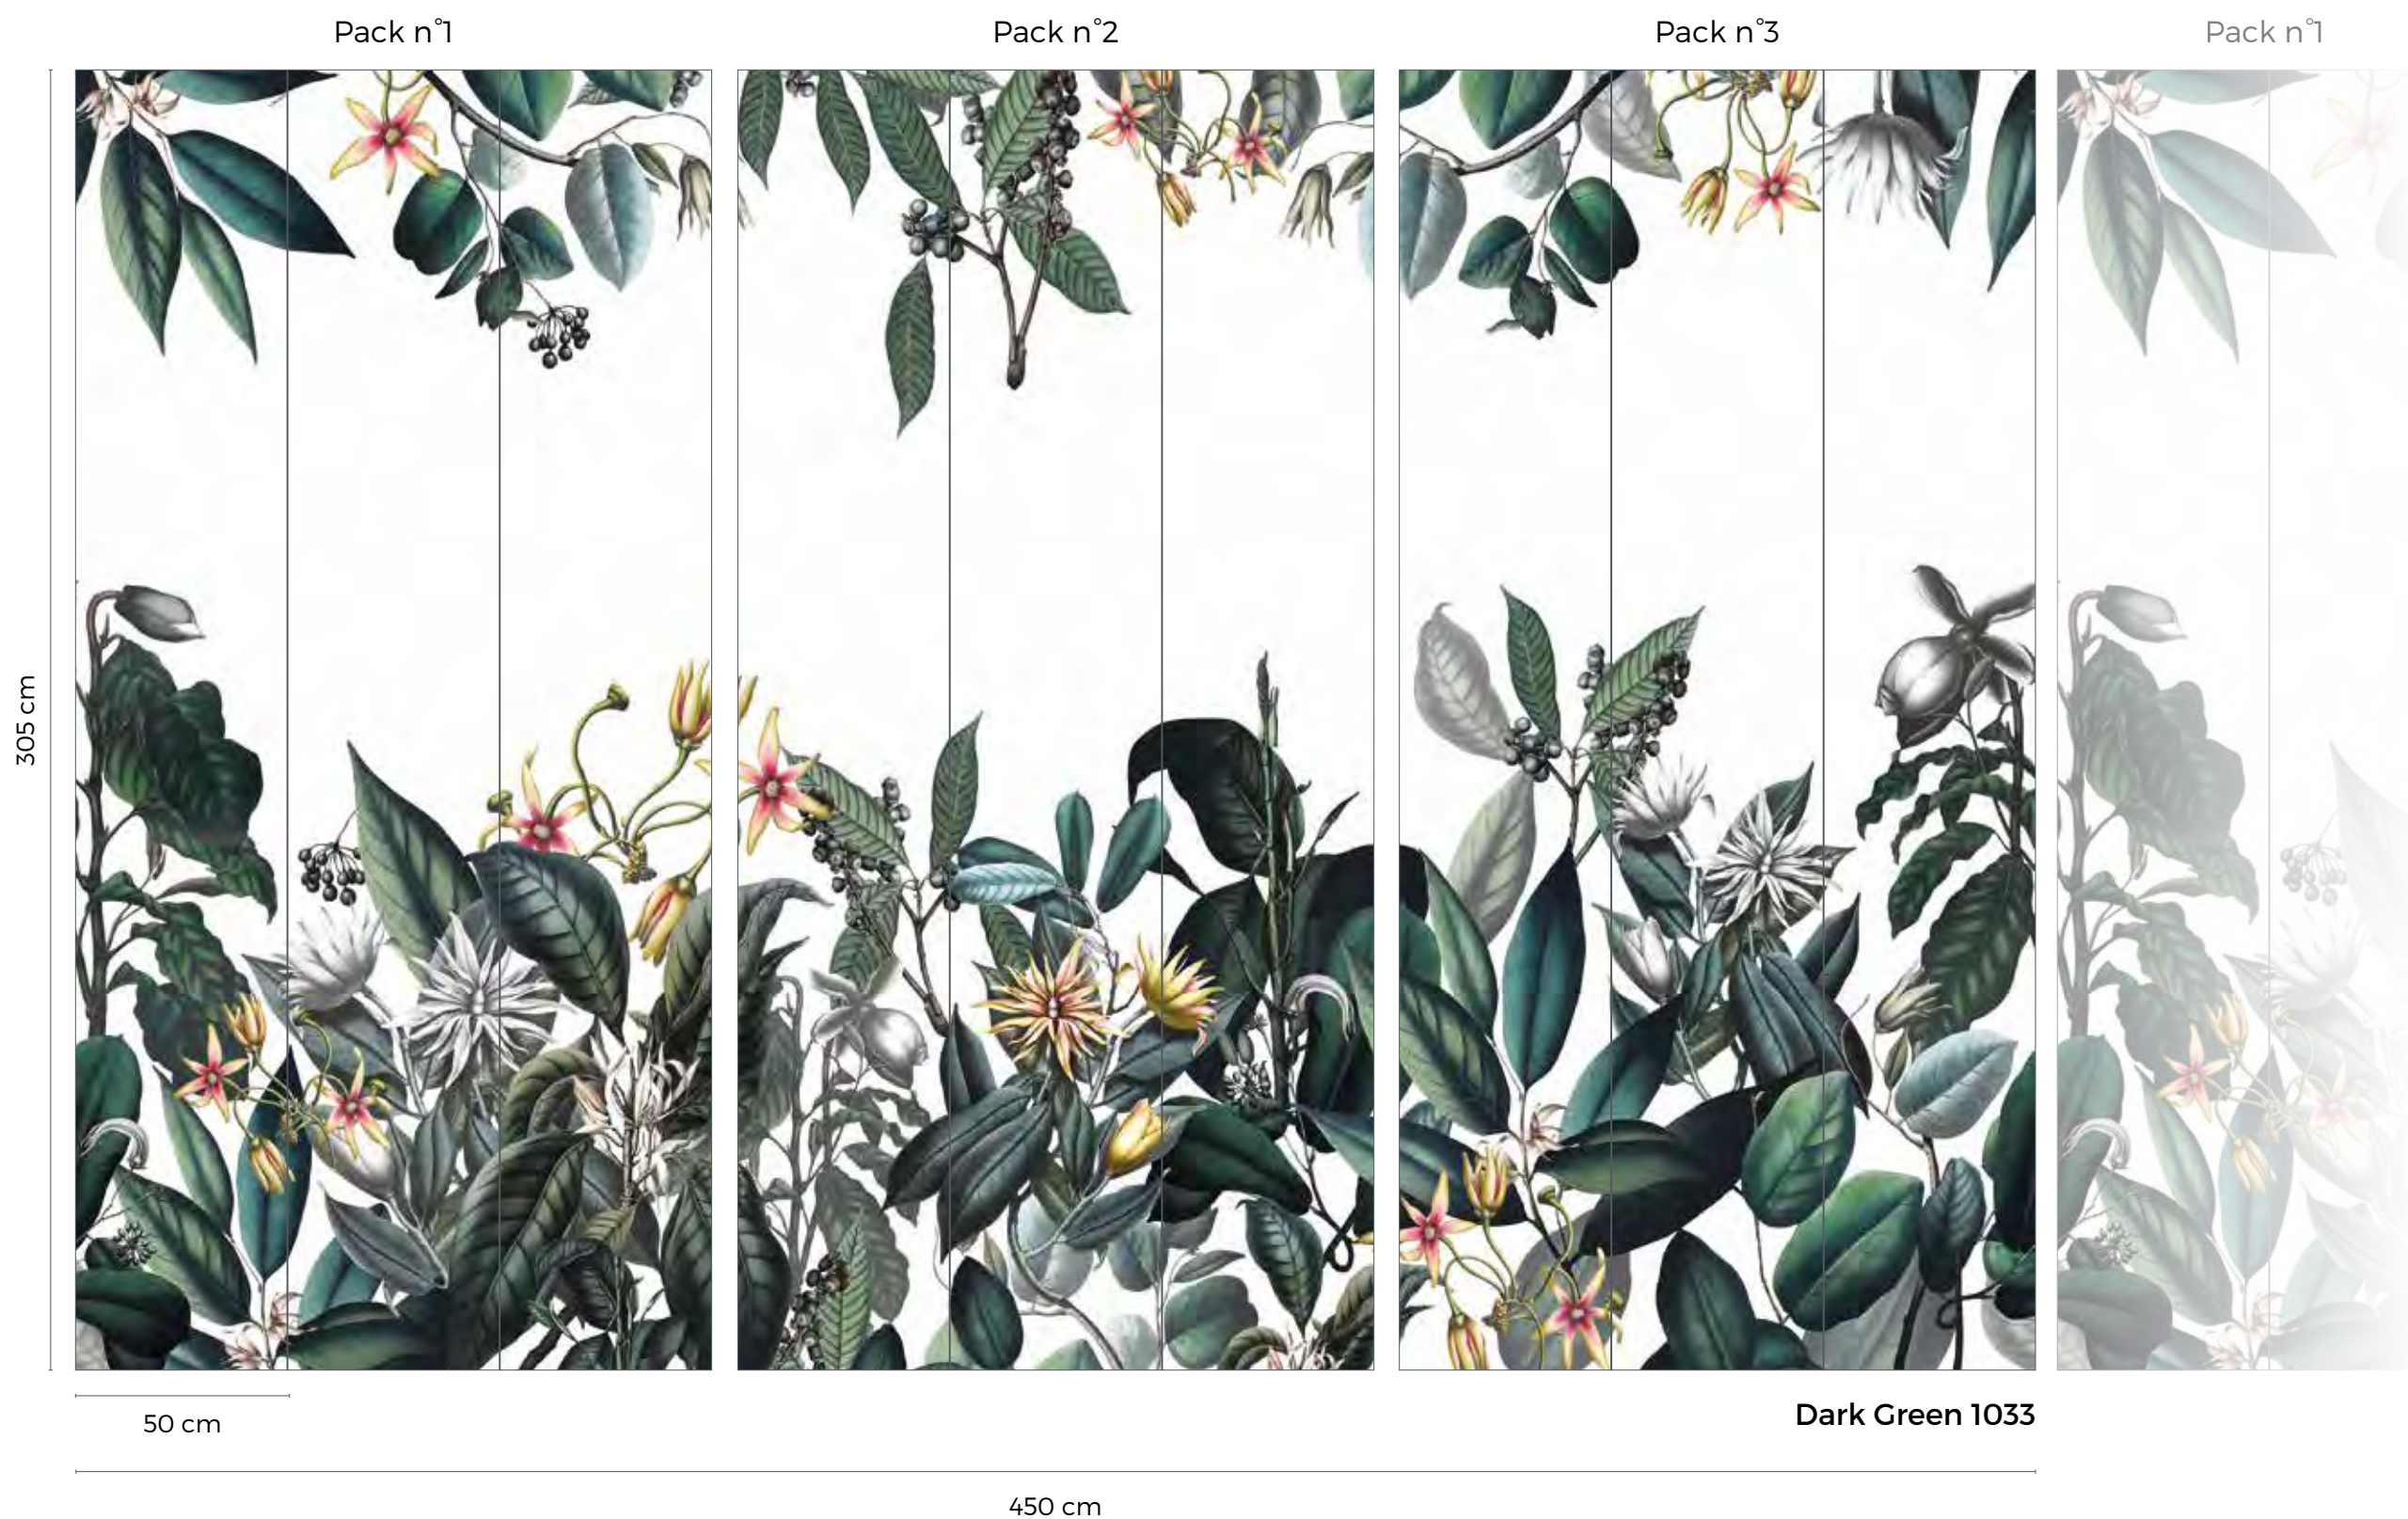

CALI FLORAL

PACKS ORIGINS

FORMAT & RACCORD

Décor composé de 3 packs : L 450 x H 305 cm
Chaque pack peut être vendu individuellement

Raccord : les packs n°1 et n°3 se raccordent à l'infini (attention à respecter des bords identiques).

CARACTÉRISTIQUES

Papier peint intissé lavable : WallDecor MAT 155g
Fabriqué en France

SIZE & REPEAT

Complete wallpanel of 3 packs : W 450 x H 305 cm
Available for sale individually

Repeat: Packs n°1 and n°3 can be connected endlessly (be careful to respect identical bords).

CARACTÉRISTIQUES

Matt washable non-woven wallpaper 155g
Made in France