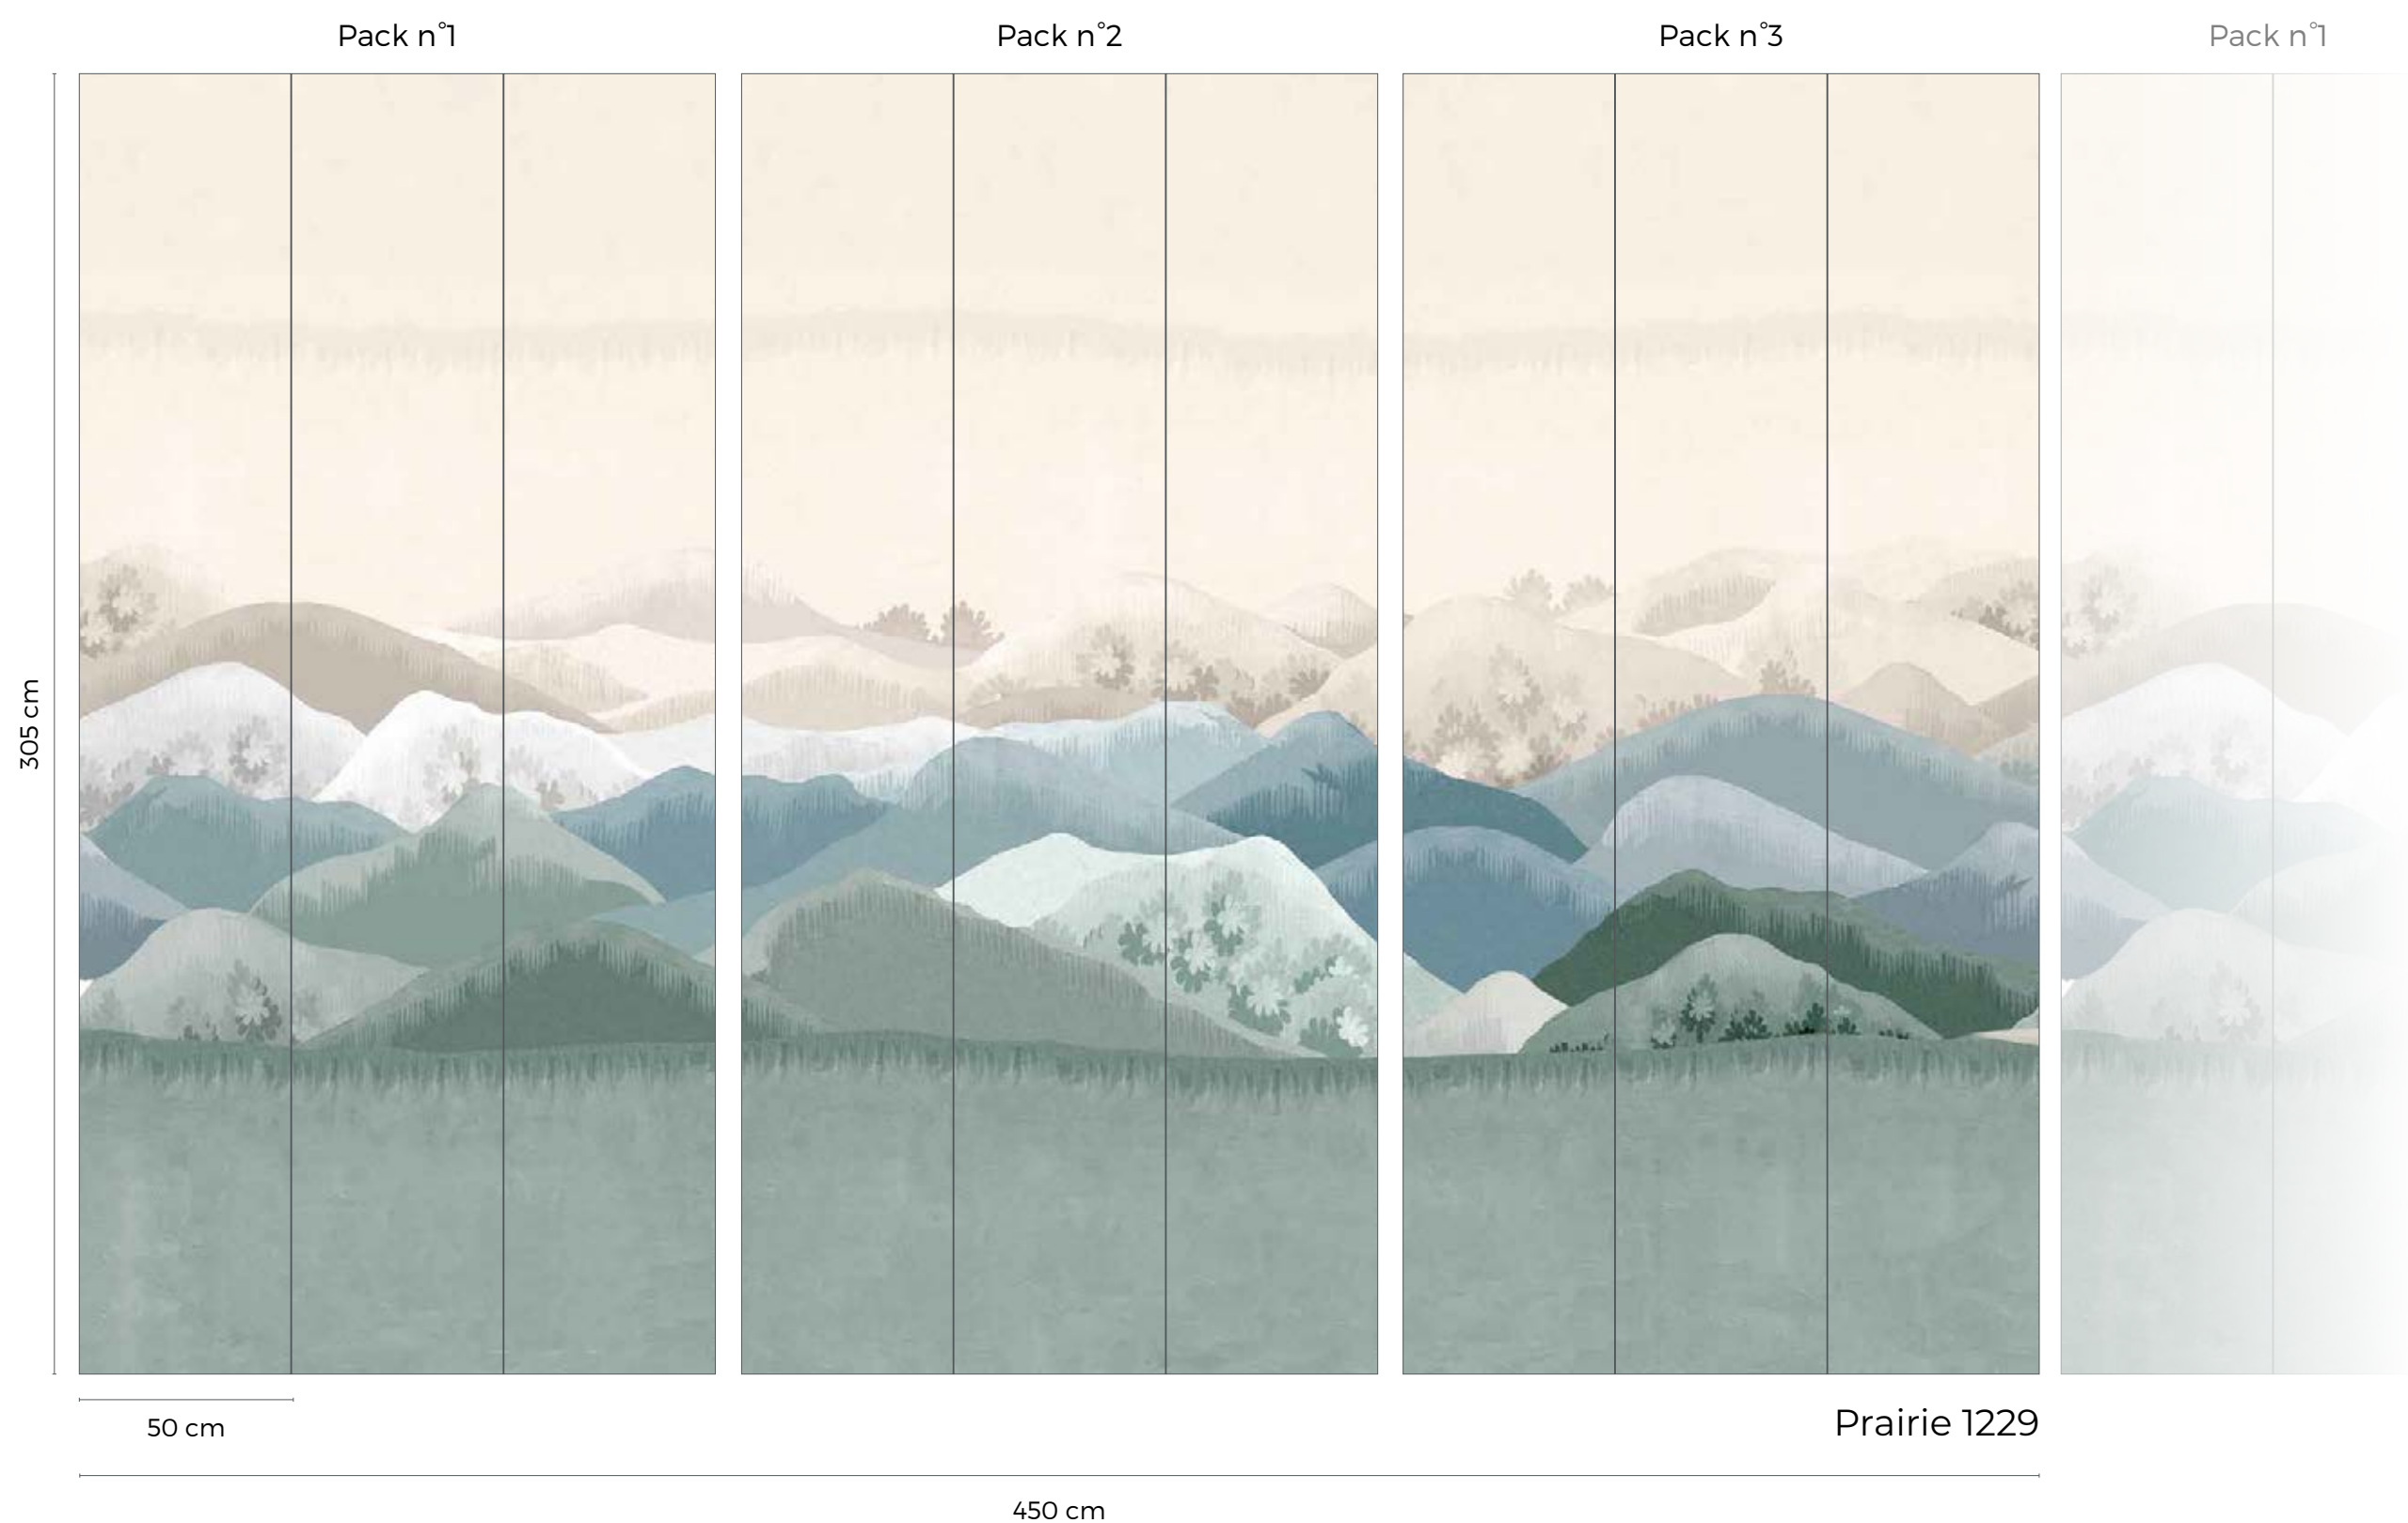

DOUCE MONTAGNE

FRESQUE PACK

FORMAT & RACCORD

Packs vendu individuellement, respectez les n° de bain.

Le design est conçu pour convenir à des murs entre H200 et H300 cm de hauteur suivant le modèle.

Raccord : les packs se raccordent à l'infini pour convenir à toutes longueurs de mur

CARACTÉRISTIQUES

- Papier peint intissé Mat lavable 155g
- Pose facile, encoller que le mur

SIZE & REPEAT

Sets sold individually, please respect bath numbers

The design is suitable for walls between 200 and 300 cm depending on the model.

Repeat : Sets can be infinitely connected to suit any wall length

CARACTÉRISTIQUES

- Matt washable non-woven wallpaper 155g
- Easy to install, glue only the wall

Fabriqué en France - Made In France

PAPERMINT