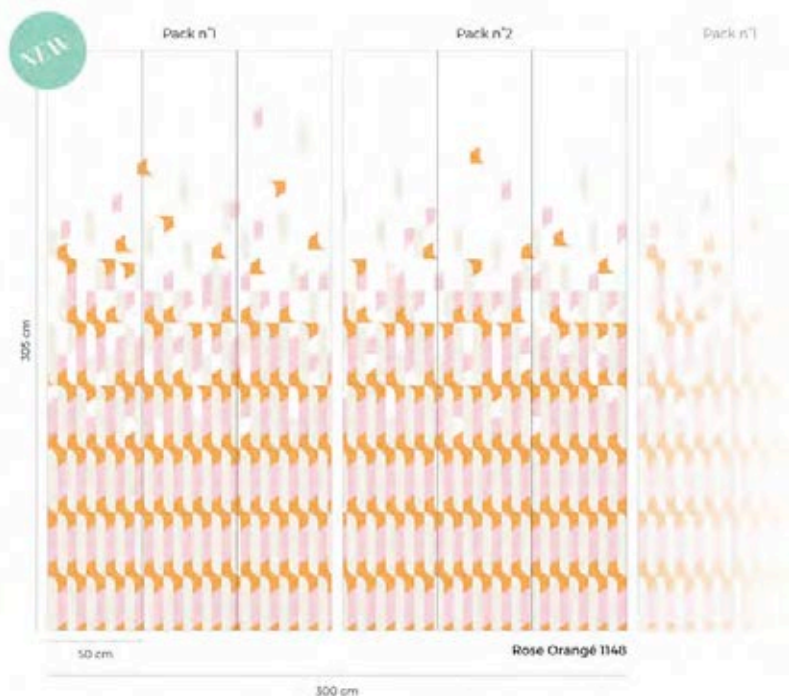

ALMA

PACKS ORIGINS

FORMAT & RACCORD

Décor raccordable de 2 packs : L 300 x H 305 cm

Chaque pack peut être vendu individuellement

Raccord : les packs n°1 et n°2 se raccordent à l'infini
(attention à respecter des bords identiques)

SIZE & REPEAT

Connecting wallpanel of 2 packs : W 300 x H 305 cm

Available for sale individually

Repeat : Packs n°1 and n°2 can be connected endlessly
(be careful to respect identical baths)

CARACTÉRISTIQUES

Papier peint intissé lavable : WallDecor MAT 155g
Fabriqué en France

CARACTÉRISTIQUES

Matt washable non-woven wallpaper 155g
Made in France