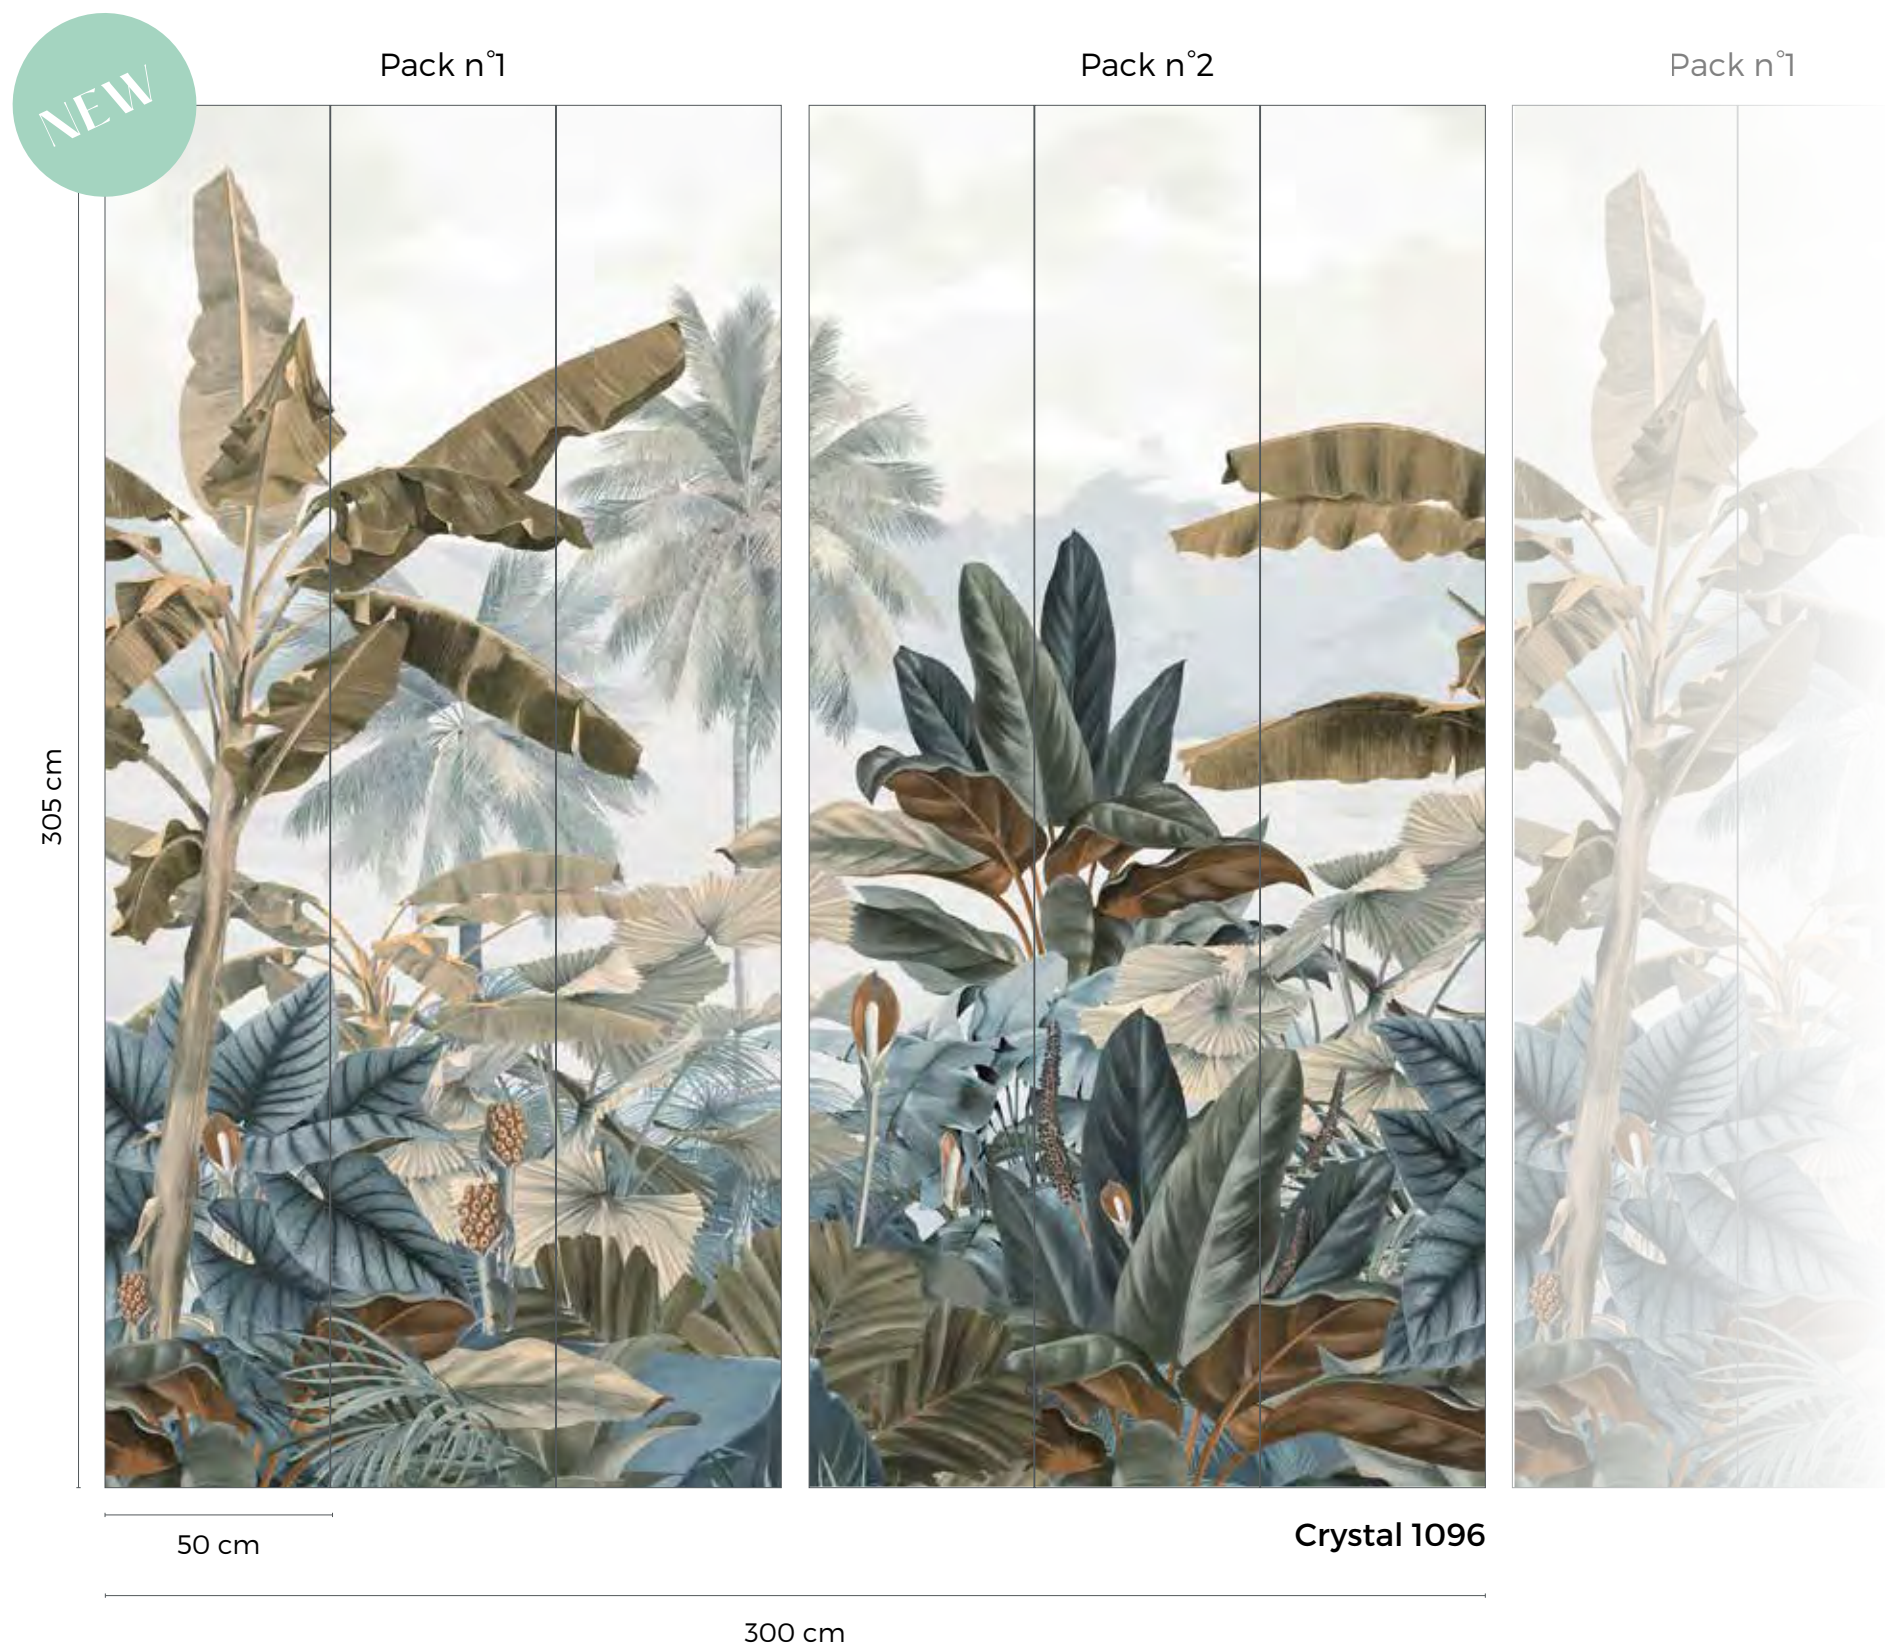

EXOTIC

PACKS ORIGINS

FORMAT & RACCORD

Décor raccordable de 2 packs : L 300 x H 305 cm

Chaque pack peut être vendu individuellement

Raccord : les packs n°1 et n°2 se raccordent à l'infini (attention à respecter des bords identiques).

SIZE & REPEAT

Connecting wallpanel of 2 packs : W 300 x H 305 cm

Available for sale individually

Repeat: Packs n°1 and n°2 can be connected endlessly (be careful to respect identical bords).

CARACTÉRISTIQUES

Papier peint intissé lavable : WallDecor MAT 155g

Fabriqué en France

CARACTÉRISTIQUES

Matt washable non-woven wallpaper 155g

Made in France