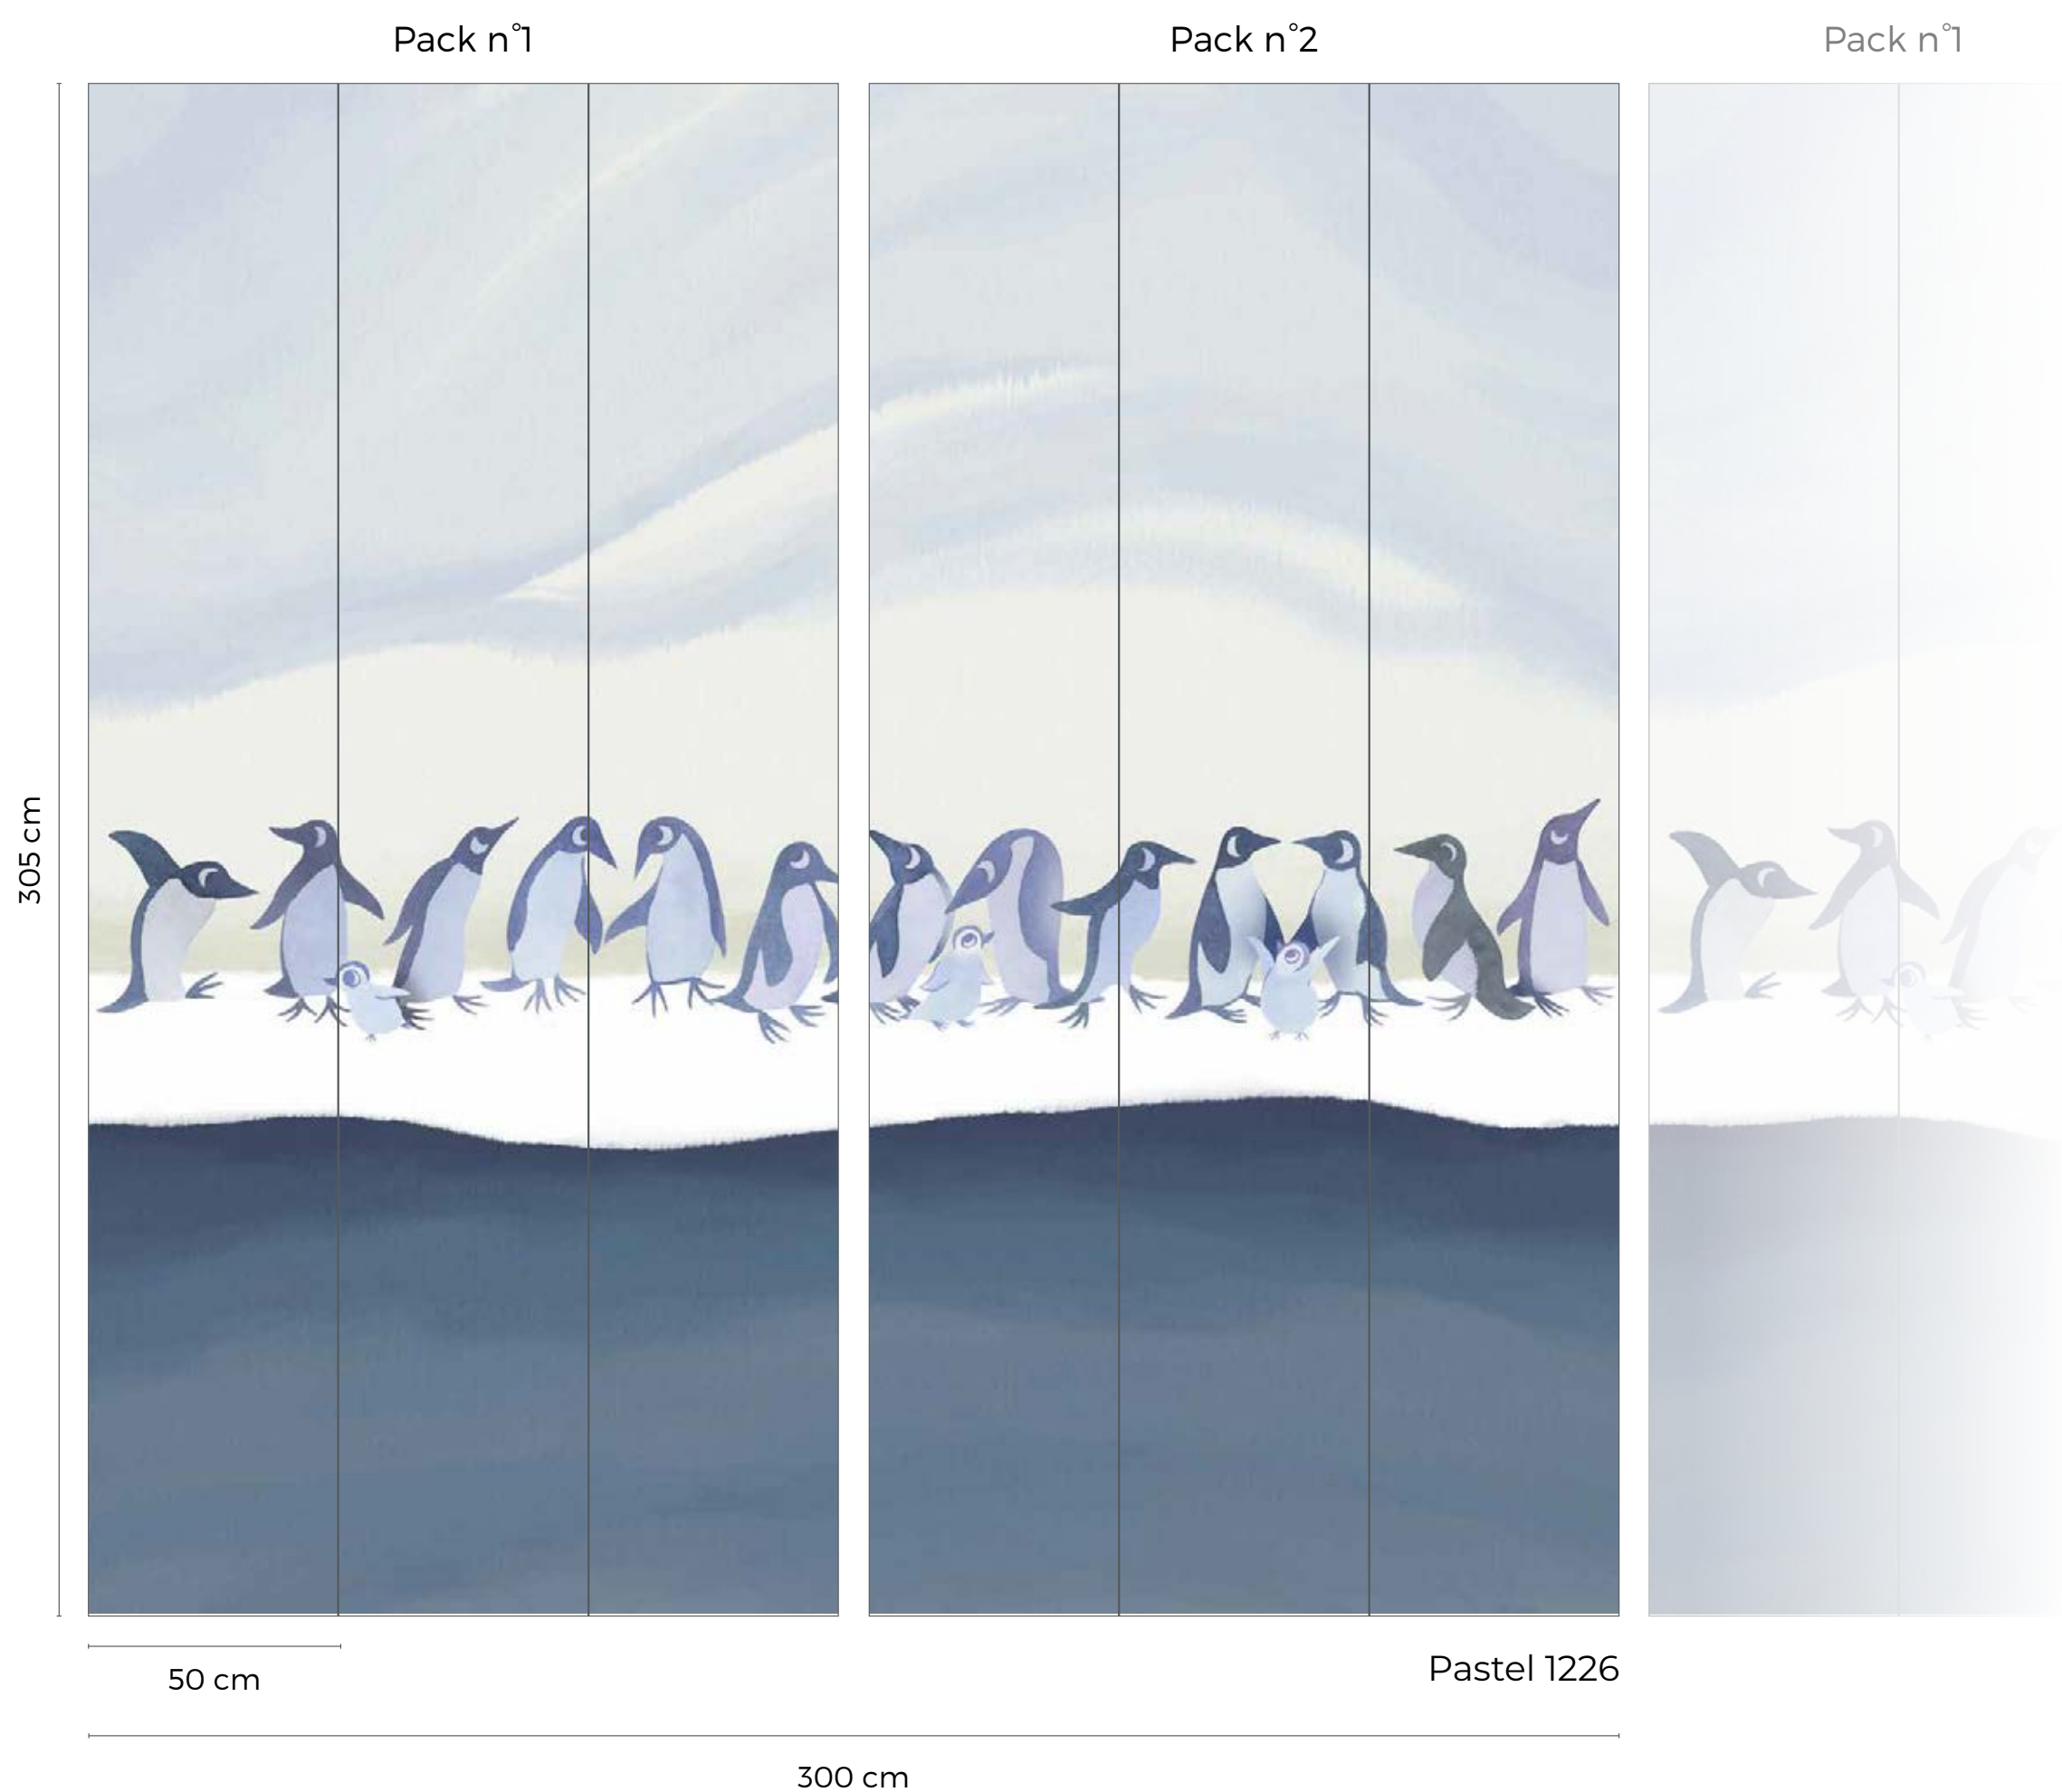

LA BANQUISE

FRESQUE PACK

FORMAT & RACCORD

Packs vendu individuellement, respectez les n° de bain.

Le design est conçu pour convenir à des murs entre H200 et H300 cm de hauteur suivant le modèle.

Raccord : les packs se raccordent à l'infini pour convenir à toutes longueurs de mur

CARACTÉRISTIQUES

- Papier peint intissé Mat lavable 155g
- Pose facile, encoller que le mur

SIZE & REPEAT

Sets sold individually, please respect bath numbers

The design is suitable for walls between 200 and 300 cm depending on the model.

Repeat : Sets can be infinitely connected to suit any wall length

CARACTÉRISTIQUES

- Matt washable non-woven wallpaper 155g
- Easy to install, glue only the wall

Fabriqué en France - Made In France

PAPERMINT